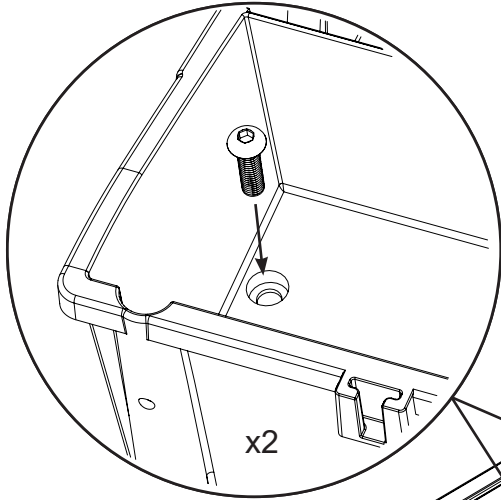

MM-0

Numatic

numatic.com

Original Instructions

Item	Description	Quantity
1	Reflo Base	1
2	Left Hand Upright	1
3	Right Hand Upright	1
4	Handle Frame	1
Optional Extra:	-Axle and Wheel Assembly	1

x4

x2

NO6 X 1 3/8 Inch Long
Pozi Pan Screw

x2 x2 x2 x2 ✓

M8 X 25mm Socket Bolt

x2

x2

M8 X 25mm Socket Bolt

x2

Numatic

numatic.com