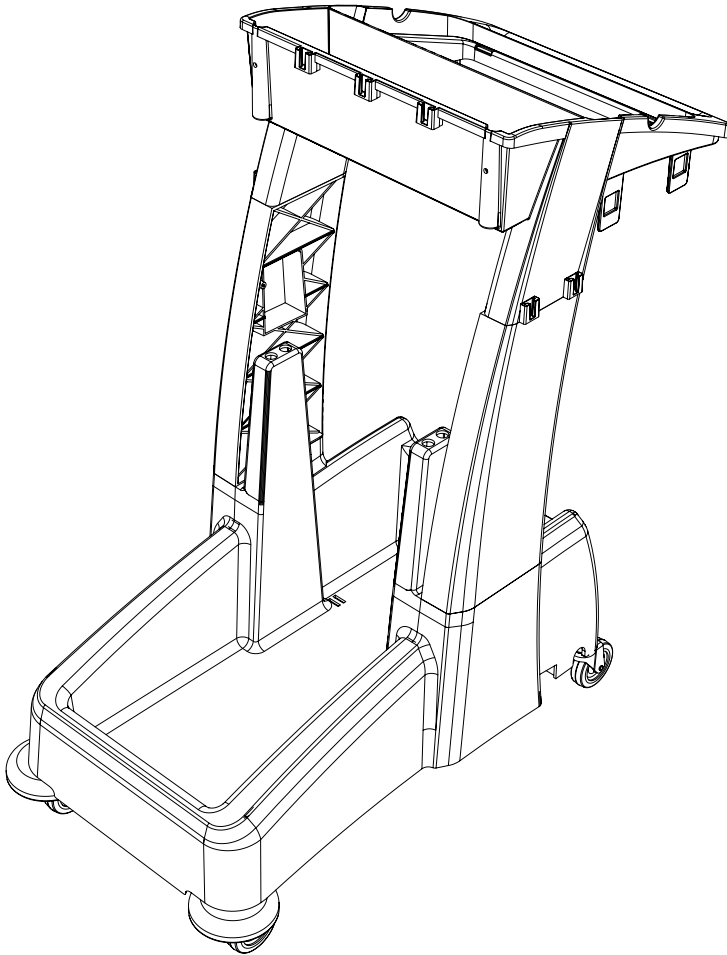

MM-0

Numatic

numatic.com

Original Instructions

Item	Description	Quantity
1	Reflo Base	1
2	Left Hand Upright	1
3	Right Hand Upright	1
4	Handle Frame	1
Optional Extra:	-Axle and Wheel Assembly	1

x4

x2

NO6 X 1 3/8 Inch Long
Pozi Pan Screw

x2 x2 x2 x2 ✓

M8 X 25mm Socket Bolt

x2

x2

M8 X 25mm Socket Bolt

x2

Numatic

numatic.com