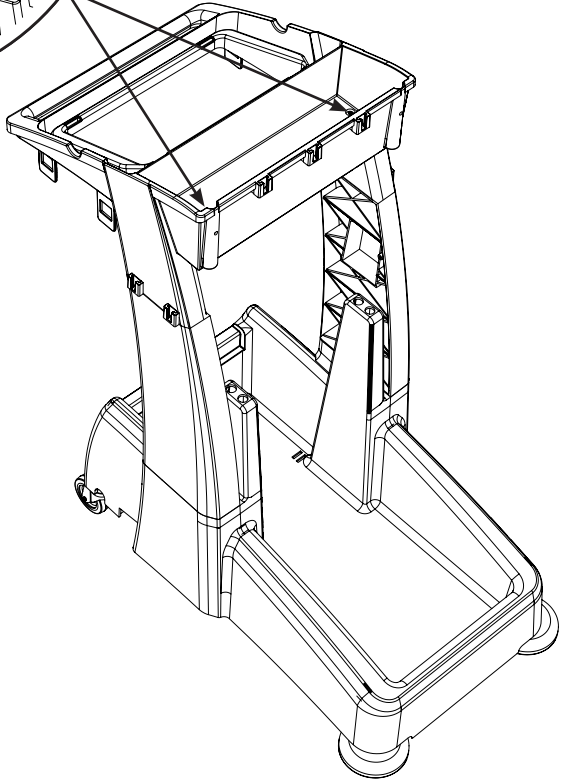

MM-0

Numatic

numatic.com

Original Instructions

Item	Description	Quantity
1	Reflo Base	1
2	Left Hand Upright	1
3	Right Hand Upright	1
4	Handle Frame	1
Optional Extra:	-Axle and Wheel Assembly	1

x4

x2

NO6 X 1 3/8 Inch Long
Pozi Pan Screw

x2 x2 x2 x2 ✓

M8 X 25mm Socket Bolt

x2

x2

M8 X 25mm Socket Bolt

x2

Numatic

numatic.com