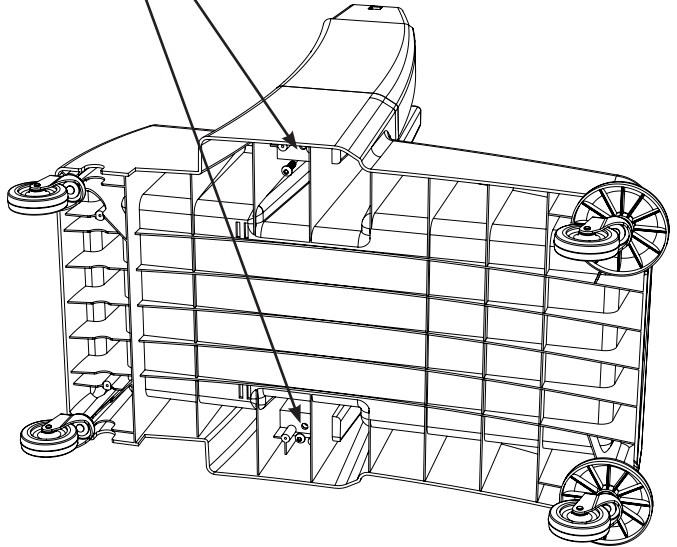

MM-0

Numatic

numatic.com

Original Instructions

Item	Description	Quantity
1	Reflo Base	1
2	Left Hand Upright	1
3	Right Hand Upright	1
4	Handle Frame	1
Optional Extra:	-Axle and Wheel Assembly	1

x4

x2

NO6 X 1 3/8 Inch Long
Pozi Pan Screw

x2 x2 x2 x2 ✓

M8 X 25mm Socket Bolt

x2

x2

M8 X 25mm Socket Bolt

x2

Numatic

numatic.com