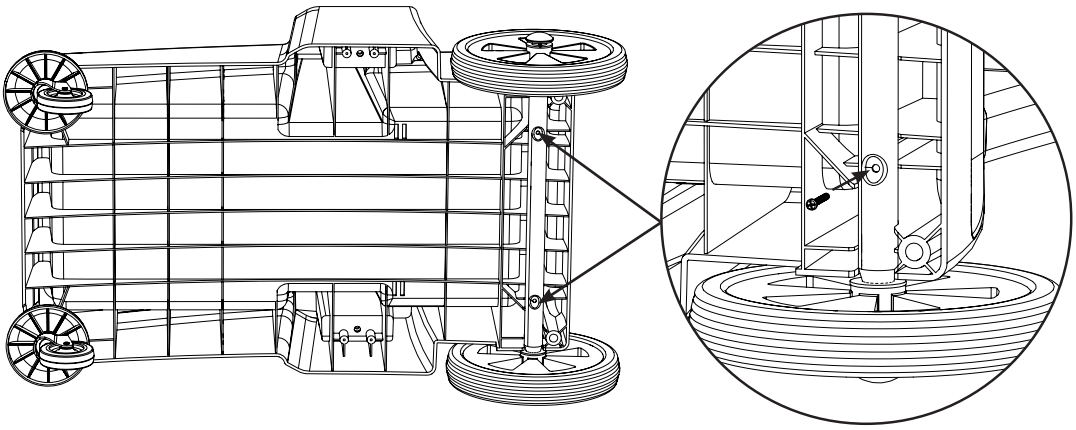

MM-0

Numatic

numatic.com

Original Instructions

Item	Description	Quantity
1	Reflo Base	1
2	Left Hand Upright	1
3	Right Hand Upright	1
4	Handle Frame	1
Optional Extra:	-Axle and Wheel Assembly	1

x4

x2

NO6 X 1 3/8 Inch Long
Pozi Pan Screw

x2 x2 x2 x2 ✓

M8 X 25mm Socket Bolt

x2

x2

M8 X 25mm Socket Bolt

x2

Numatic

numatic.com