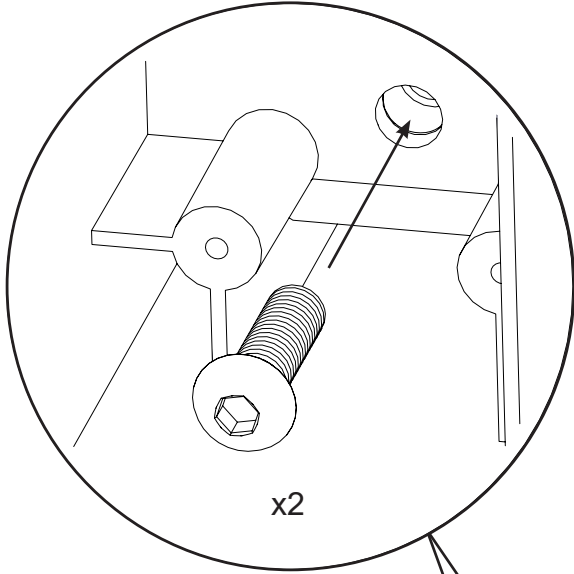

MM-0

Numatic

numatic.com

Original Instructions

Item	Description	Quantity
1	Reflo Base	1
2	Left Hand Upright	1
3	Right Hand Upright	1
4	Handle Frame	1
Optional Extra:	-Axle and Wheel Assembly	1

x4

x2

NO6 X 1 3/8 Inch Long
Pozi Pan Screw

x2 x2 x2 x2 ✓

M8 X 25mm Socket Bolt

x2

x2

M8 X 25mm Socket Bolt

x2

Numatic

numatic.com