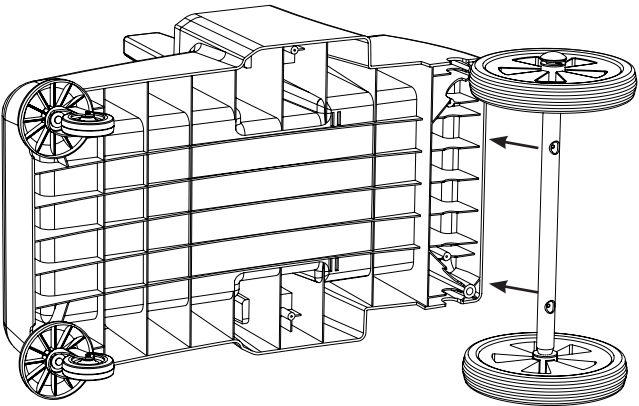

MM-0

Numatic

numatic.com

Original Instructions

Item	Description	Quantity
1	Reflo Base	1
2	Left Hand Upright	1
3	Right Hand Upright	1
4	Handle Frame	1
Optional Extra:	-Axle and Wheel Assembly	1

x4

x2

NO6 X 1 3/8 Inch Long
Pozi Pan Screw

x2 x2 x2 x2 ✓

M8 X 25mm Socket Bolt

x2

x2

M8 X 25mm Socket Bolt

x2

Numatic

numatic.com