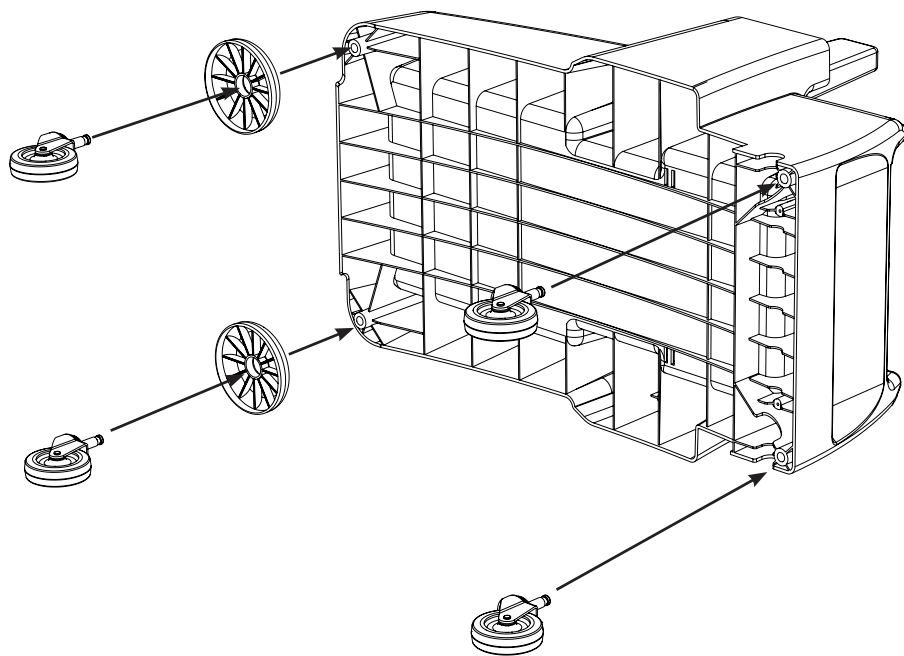

MM-0

Numatic

numatic.com

Original Instructions

Item	Description	Quantity
1	Reflo Base	1
2	Left Hand Upright	1
3	Right Hand Upright	1
4	Handle Frame	1
Optional Extra:	-Axle and Wheel Assembly	1

x4

x2

NO6 X 1 3/8 Inch Long
Pozi Pan Screw

x2 x2 x2 x2 ✓

M8 X 25mm Socket Bolt

x2

x2

M8 X 25mm Socket Bolt

x2

Numatic

numatic.com