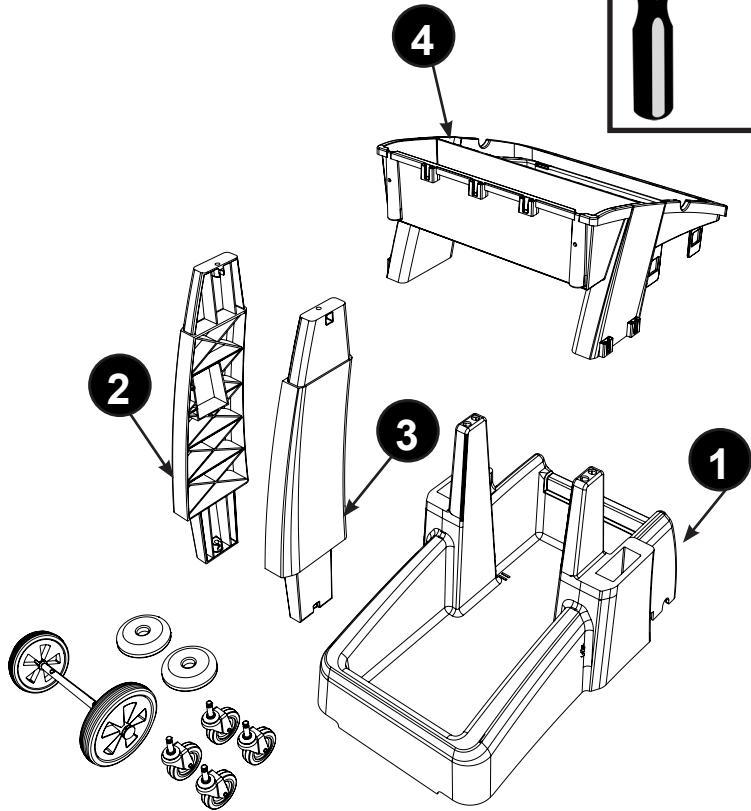

MM-0

Numatic

numatic.com

Original Instructions

Item	Description	Quantity
1	Reflo Base	1
2	Left Hand Upright	1
3	Right Hand Upright	1
4	Handle Frame	1
Optional Extra:	-Axle and Wheel Assembly	1

x4

x2

NO6 X 1 3/8 Inch Long
Pozi Pan Screw

x2 x2 x2 x2 ✓

M8 X 25mm Socket Bolt

x2

x2

M8 X 25mm Socket Bolt

x2

Numatic

numatic.com