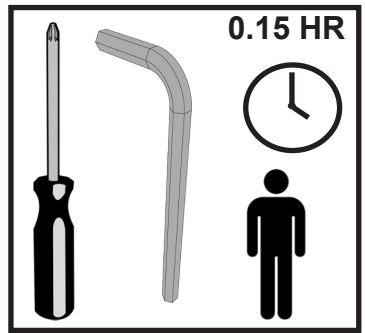

MM-0

Numatic

numatic.com

Original Instructions

Item	Description	Quantity
1	Reflo Base	1
2	Left Hand Upright	1
3	Right Hand Upright	1
4	Handle Frame	1
Optional Extra:	-Axle and Wheel Assembly	1

x4

x2

NO6 X 1 3/8 Inch Long
Pozi Pan Screw

x2 x2 x2 x2 ✓

M8 X 25mm Socket Bolt

x2

x2

M8 X 25mm Socket Bolt

x2

Numatic

numatic.com