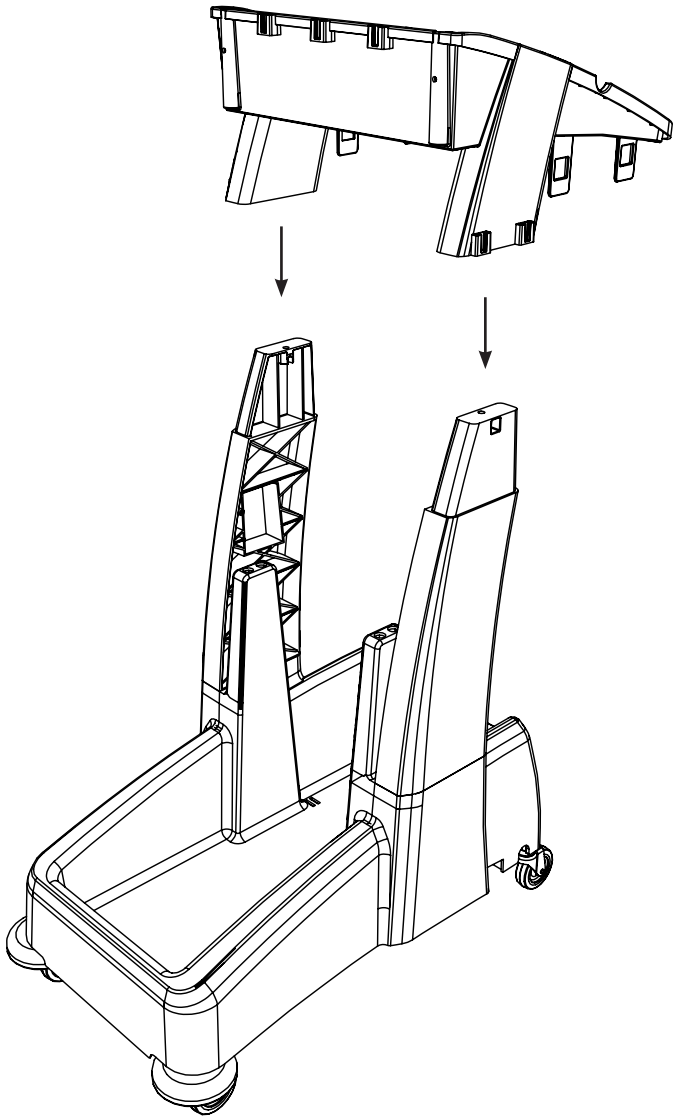

MM-0

Numatic

numatic.com

Original Instructions

Item	Description	Quantity
1	Reflo Base	1
2	Left Hand Upright	1
3	Right Hand Upright	1
4	Handle Frame	1
Optional Extra:	-Axle and Wheel Assembly	1

x4

x2

NO6 X 1 3/8 Inch Long
Pozi Pan Screw

x2 x2 x2 x2 ✓

M8 X 25mm Socket Bolt

x2

x2

M8 X 25mm Socket Bolt

x2

Numatic

numatic.com