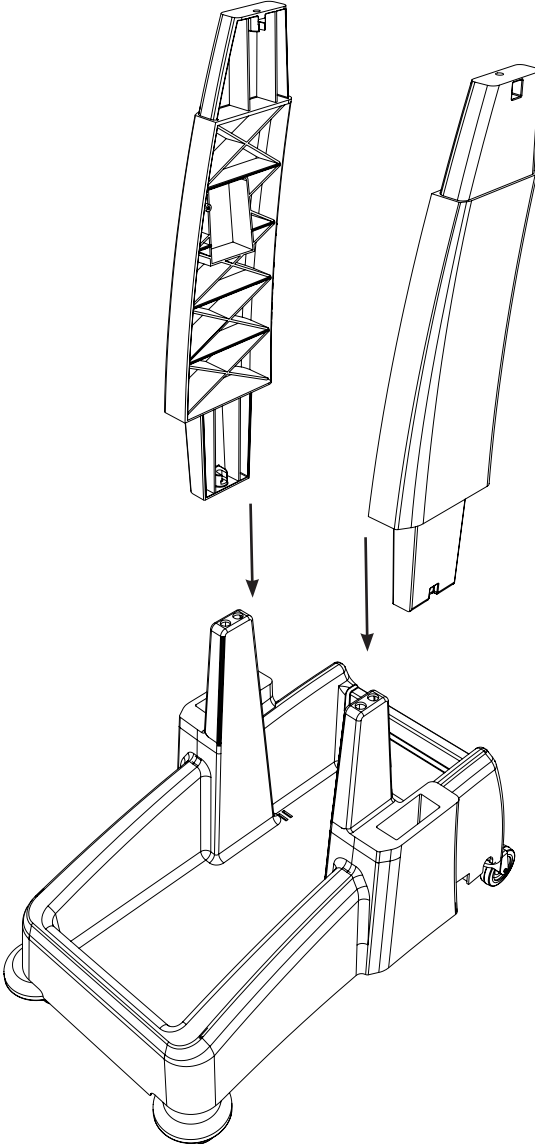

MM-0

Numatic

numatic.com

Original Instructions

Item	Description	Quantity
1	Reflo Base	1
2	Left Hand Upright	1
3	Right Hand Upright	1
4	Handle Frame	1
Optional Extra:	-Axle and Wheel Assembly	1

x4

x2

NO6 X 1 3/8 Inch Long
Pozi Pan Screw

x2 x2 x2 x2 ✓

M8 X 25mm Socket Bolt

x2

x2

M8 X 25mm Socket Bolt

x2

Numatic

numatic.com