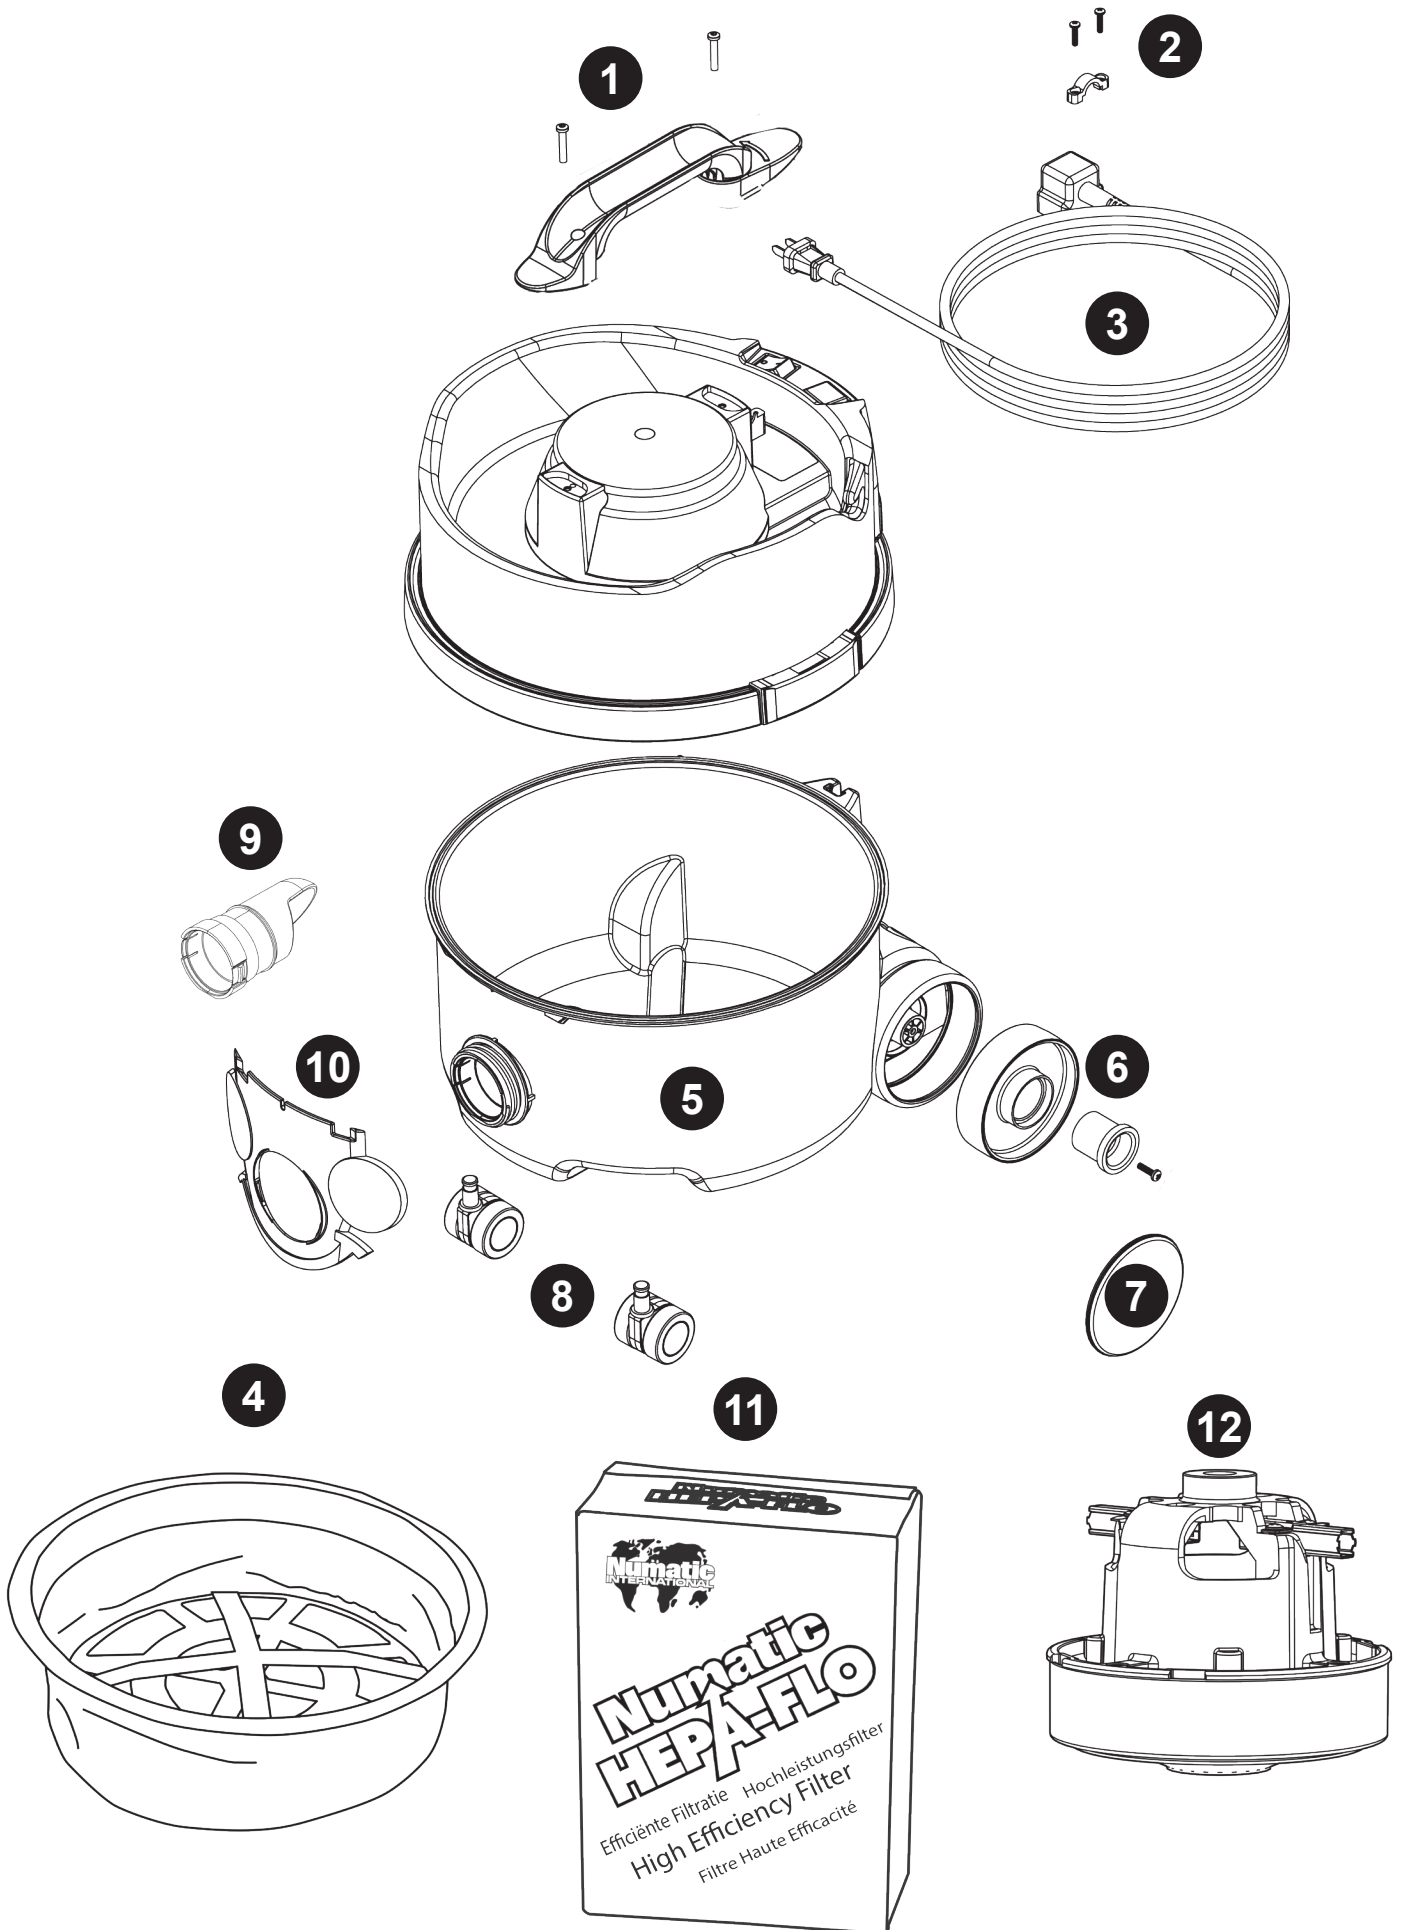

JVP180 (JAMES) Exploded Spares

Hi-Line VACUUM RANGE

Num	Description	Num
1	Cable management handle - main body	906071
	Cable management handle - lower housing	906072
	Cable management handle - swivel lock	906073
	NO8 X 1 INCH PLASTITE TX20 PAN SCREW (NEW HEAD)	913898
2	Plug location clamp	227564
	No6.5/8 inch lg pozi-pan screw z/pl plastite	219107
3	10.0MT X 1MM X 2 Core cable (socket & plug) UK	236009
	10.0MT X 1MM X 2 Core cable (socket & plug) European	236013
	10.0MT X 1MM X 2 Core cable (socket & plug) Swiss	236017
	10.0MT X 18AWG X 2 Core yellow cable (socket & plug)	236025
	10.0MT X 1MM X 2 Core cable (socket & plug) South Africa	236021
	10.0MT X 1MM X 2 Core cable (socket & plug) Australia	236044
4	TriTex Filter (Boxed)	604165
5	180 Drum Complete SKY Blue	909377
6	Wheel hub for 2 shot wheel	227868
	Henry Wheel 2 shot moulding	227640
	NO8.5/8 inch lg pozi-pan screw z/pl plastite	219105
7	Coloured wheel disc (SKY Blue)	229578
8	40mm Front castors for 180 drum	204000
9	Dry bag connector	237119
10	Sky blue snap fit face printed	326194
11	Pack of 3 NVM-1CH HepaFlo bags	909291
	Box of 5 NVM-1CH HepaFlo bags	907076
	Box of 10 NVM-1CH HepaFlo bags	907075
12	230V Single stage TF motor (DLI 653T)	908947

(903146 Kit ASO)

Image Reference	Item Description	Part Number	Item Quantity
	FLO MAX CONICAL HOSE 38MM-32MM (BOFLEX) (2.2M)	915909	1
	280MM COMBINATION TOOL HEAD PLASTIC BASE (PRO-FLO PF280)	911609	1
	32mm Stainless Steel Tube Set	909563	1
	Handy Kit	909564	1