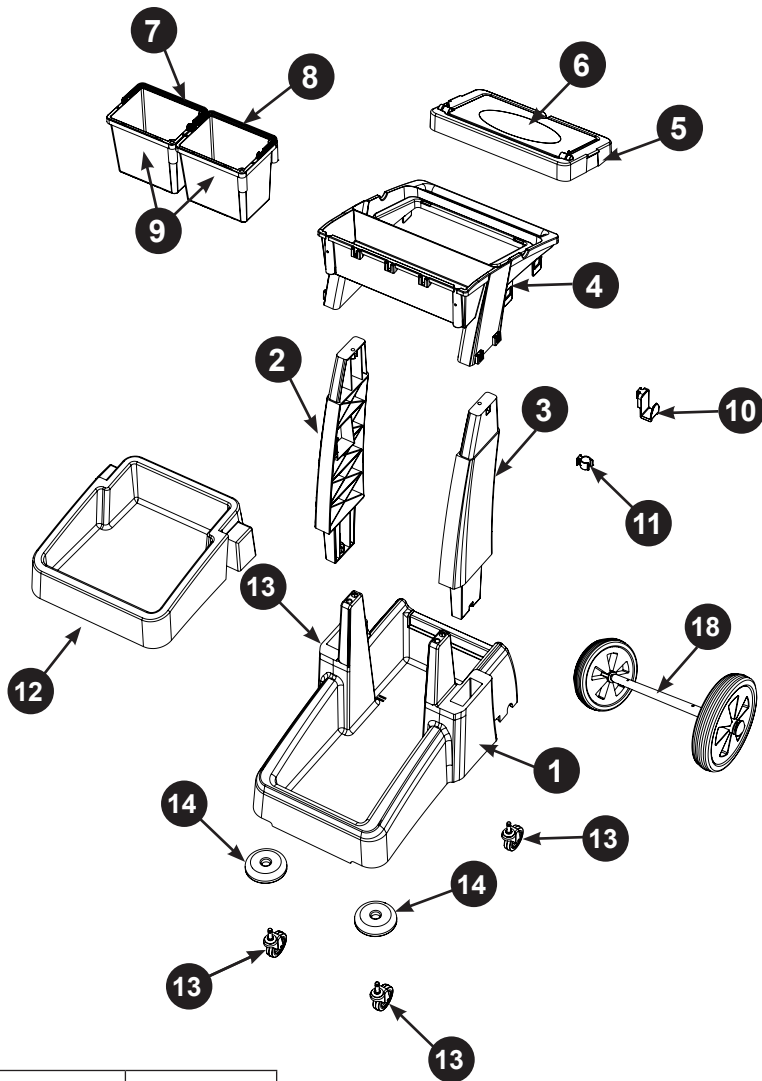

Exploded Spares MM-6

Number	Description	Part Number	Quantity
1	Reflo Base	915029	1
2	Left Hand Upright	914907	1
3	Right Hand Upright	914906	1
4	Handle Frame	913982	1
5	Bag Securing	913978	1
6	Lid	913979	1
7	Red Handle	905149	1
8	Blue Handle	905150	1
9	5 Litre Bucket	223565	2
10	Versaclean Hook T Slot x 10	912547	1
11	22mm Mid Mop Clamp x 10	629883	1
12	Storage Tray	915060	1
13	Castors	204118	4
14	Buffers	227479	2
15	70-Litre Grey Waste Bags (Roll of 10)	908230	1
16	M8 x 25mm Socket Bolt	219555	4
Big Wheel Only:			
17	No 6 X 1 3/8 Inch Long Pozi Pan Screw	219848	2
18	Replacement Axle Wheel Assembly	915320	1

Revision A03

Part Number 915065