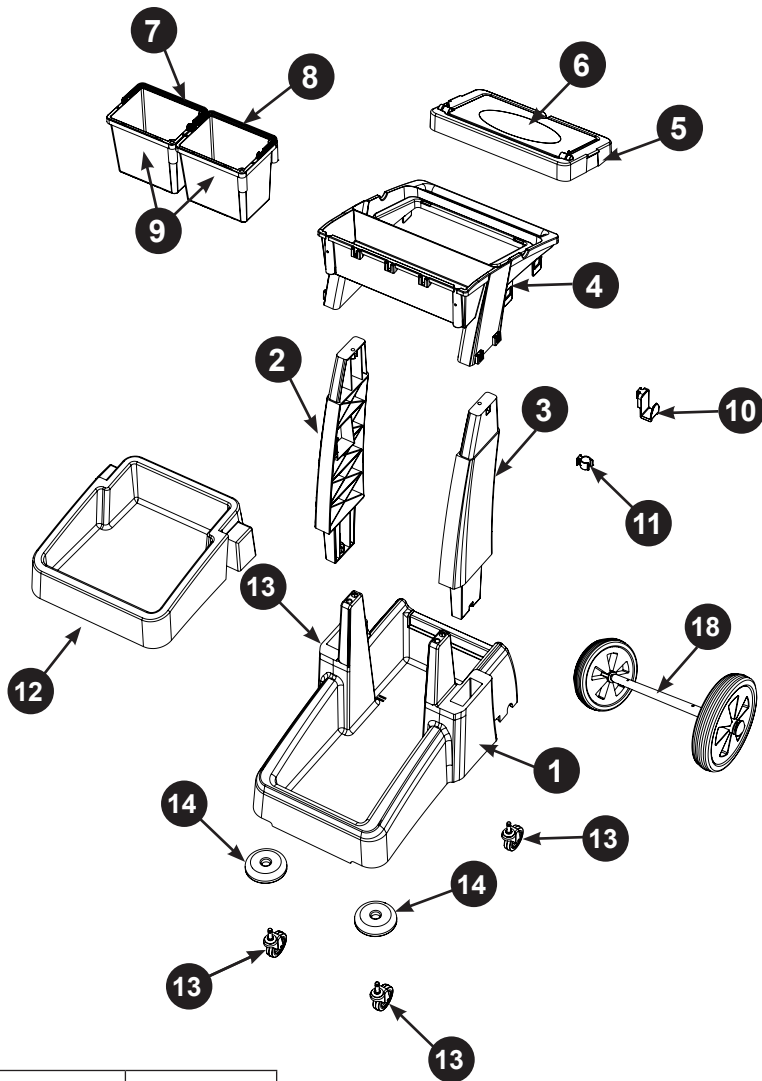

Exploded Spares MM-6

Number	Description	Part Number	Quantity
1	Reflo Base	915029	1
2	Left Hand Upright	914907	1
3	Right Hand Upright	914906	1
4	Handle Frame	913982	1
5	Bag Securing	913978	1
6	Lid	913979	1
7	Red Handle	905149	1
8	Blue Handle	905150	1
9	5 Litre Bucket	223565	2
10	Versaclean Hook T Slot x 10	912547	1
11	22mm Mid Mop Clamp x 10	629883	1
12	Storage Tray	915060	1
13	Castors	204118	4
14	Buffers	227479	2
15	70-Litre Grey Waste Bags (Roll of 10)	908230	1
16	M8 x 25mm Socket Bolt	219555	4
Big Wheel Only:			
17	No 6 X 1 3/8 Inch Long Pozi Pan Screw	219848	2
18	Replacement Axle Wheel Assembly	915320	1