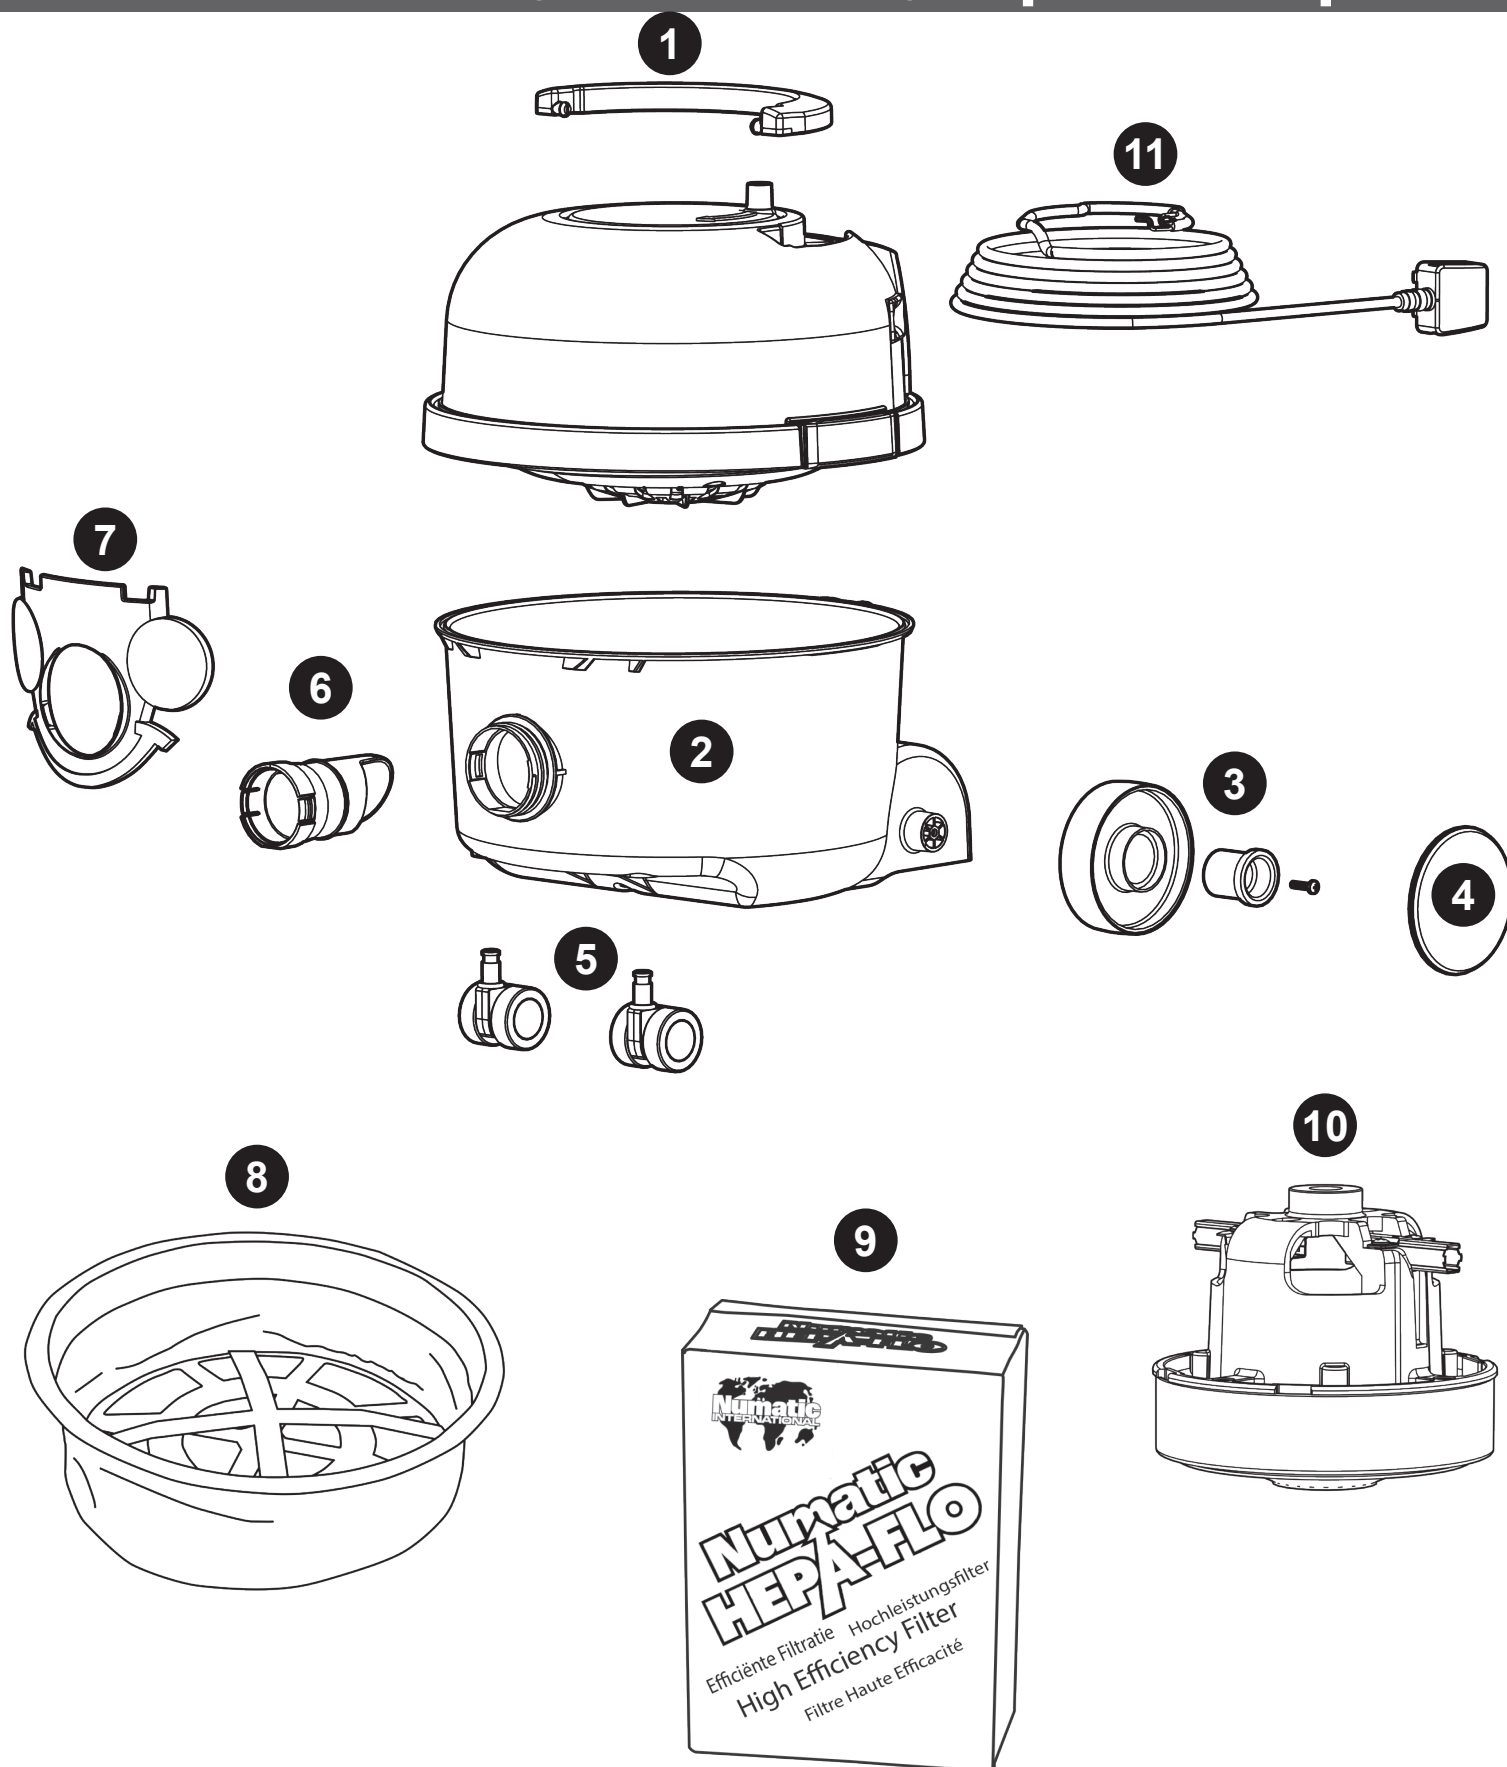

## (HENRY PETCARE) Exploded Spares

Num	Description			Num	
1	Reeler handle			<b>227120</b>	
2	11 Inch 160 drum with accessory with storage (Green) + Henry face			<b>909342</b>	
3	Wheel hub for 2 shot wheel x 2 off			<b>227868</b>	
	Henry wheel 2 shot moulding x 2 off			<b>227640</b>	
	NO8.5/8 linch long pozi-pan screw Z/pl Plastite (3) x 2 off			<b>219105</b>	
4	Coloured wheel disc (Green) (Pack of 2)			<b>227689</b>	
5	40mm Twin wheel castor with PU tyre (Pack of 2)			<b>204000</b>	
6	Dry 11 inch diffuser neck			<b>237009</b>	
7	11 Inch Henry snap face (Green)			<b>909345</b>	
8	11 Inch MicroFresh filter + grid (Dry only use)			<b>909562</b>	
9	Pack of 3 NVM-1CH HepaFlo bags			<b>909291</b>	
	Box of 5 NVM-1CH HepaFlo bags			<b>907076</b>	
	Pack of 10 NVM-1CH HepaFlo Bags			<b>907075</b>	
10	230V Single stage TF motor (DLI 653T) TCO (6210820147) (UK)			<b>908947</b>	
11	10 Metre X 0.75MM X 2 Core (UK plug)	<b>236115</b>	11	8M X 18AWG X 2 Core cable (CSA plug)	<b>904060</b>
	10 Metre X 0.75MM X 2 Core (European plug)	<b>236300</b>		10 Metre X 0.75MM X 2 Core (South Africa plug)	<b>236036</b>
	10 Metre X 0.75MM X 2 Core (Swiss plug)	<b>236047</b>		10 Metre X 0.75MM X 2 Core (Australia plug)	<b>236044</b>