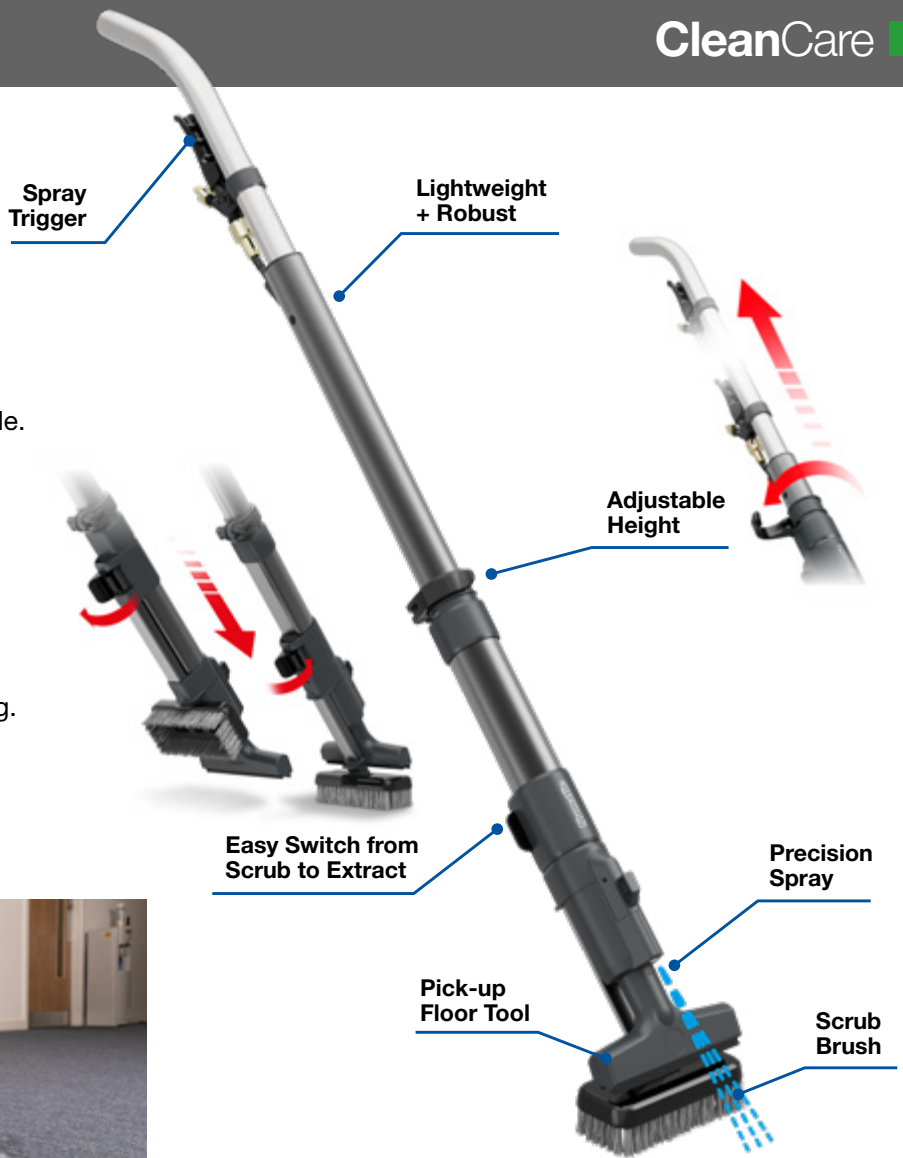

Numatic Xtract

Total Performance for Tough to Clean

Numatic

Numatic Xtract

Master Your Environment

The NEW X-tract wand is fully compatible for all Numatic carpet extraction vacuums available.

With X-tract, you can clean, scrub and dry every area that your current scrubber dryer misses or the mop doesn't clean effectively. It is perfect for those hard-to-reach areas and getting around awkward obstacles.

With the Carpet Kit, tackle spills before they turn into stains. Easily switch between brush and extraction tool for effective carpet cleaning.

Low-cost and mechanical-free, X-tract is the right tool to complete the job, for less.

Spray, scrub and extract

in all tight areas

Even clean up the walls...

Deep Clean Hard-to-Reach Areas with Ease

- Perfect for small, hard-to-reach areas, corners, edges and around obstacles
- Thoroughly clean those areas that are usually missed
- Leave the floors clean, dry and safe
- Tackle dirty spills and soiled areas with no fuss
- Fits and cleans where scrubber dryers cannot
- Use on carpets and hard floors