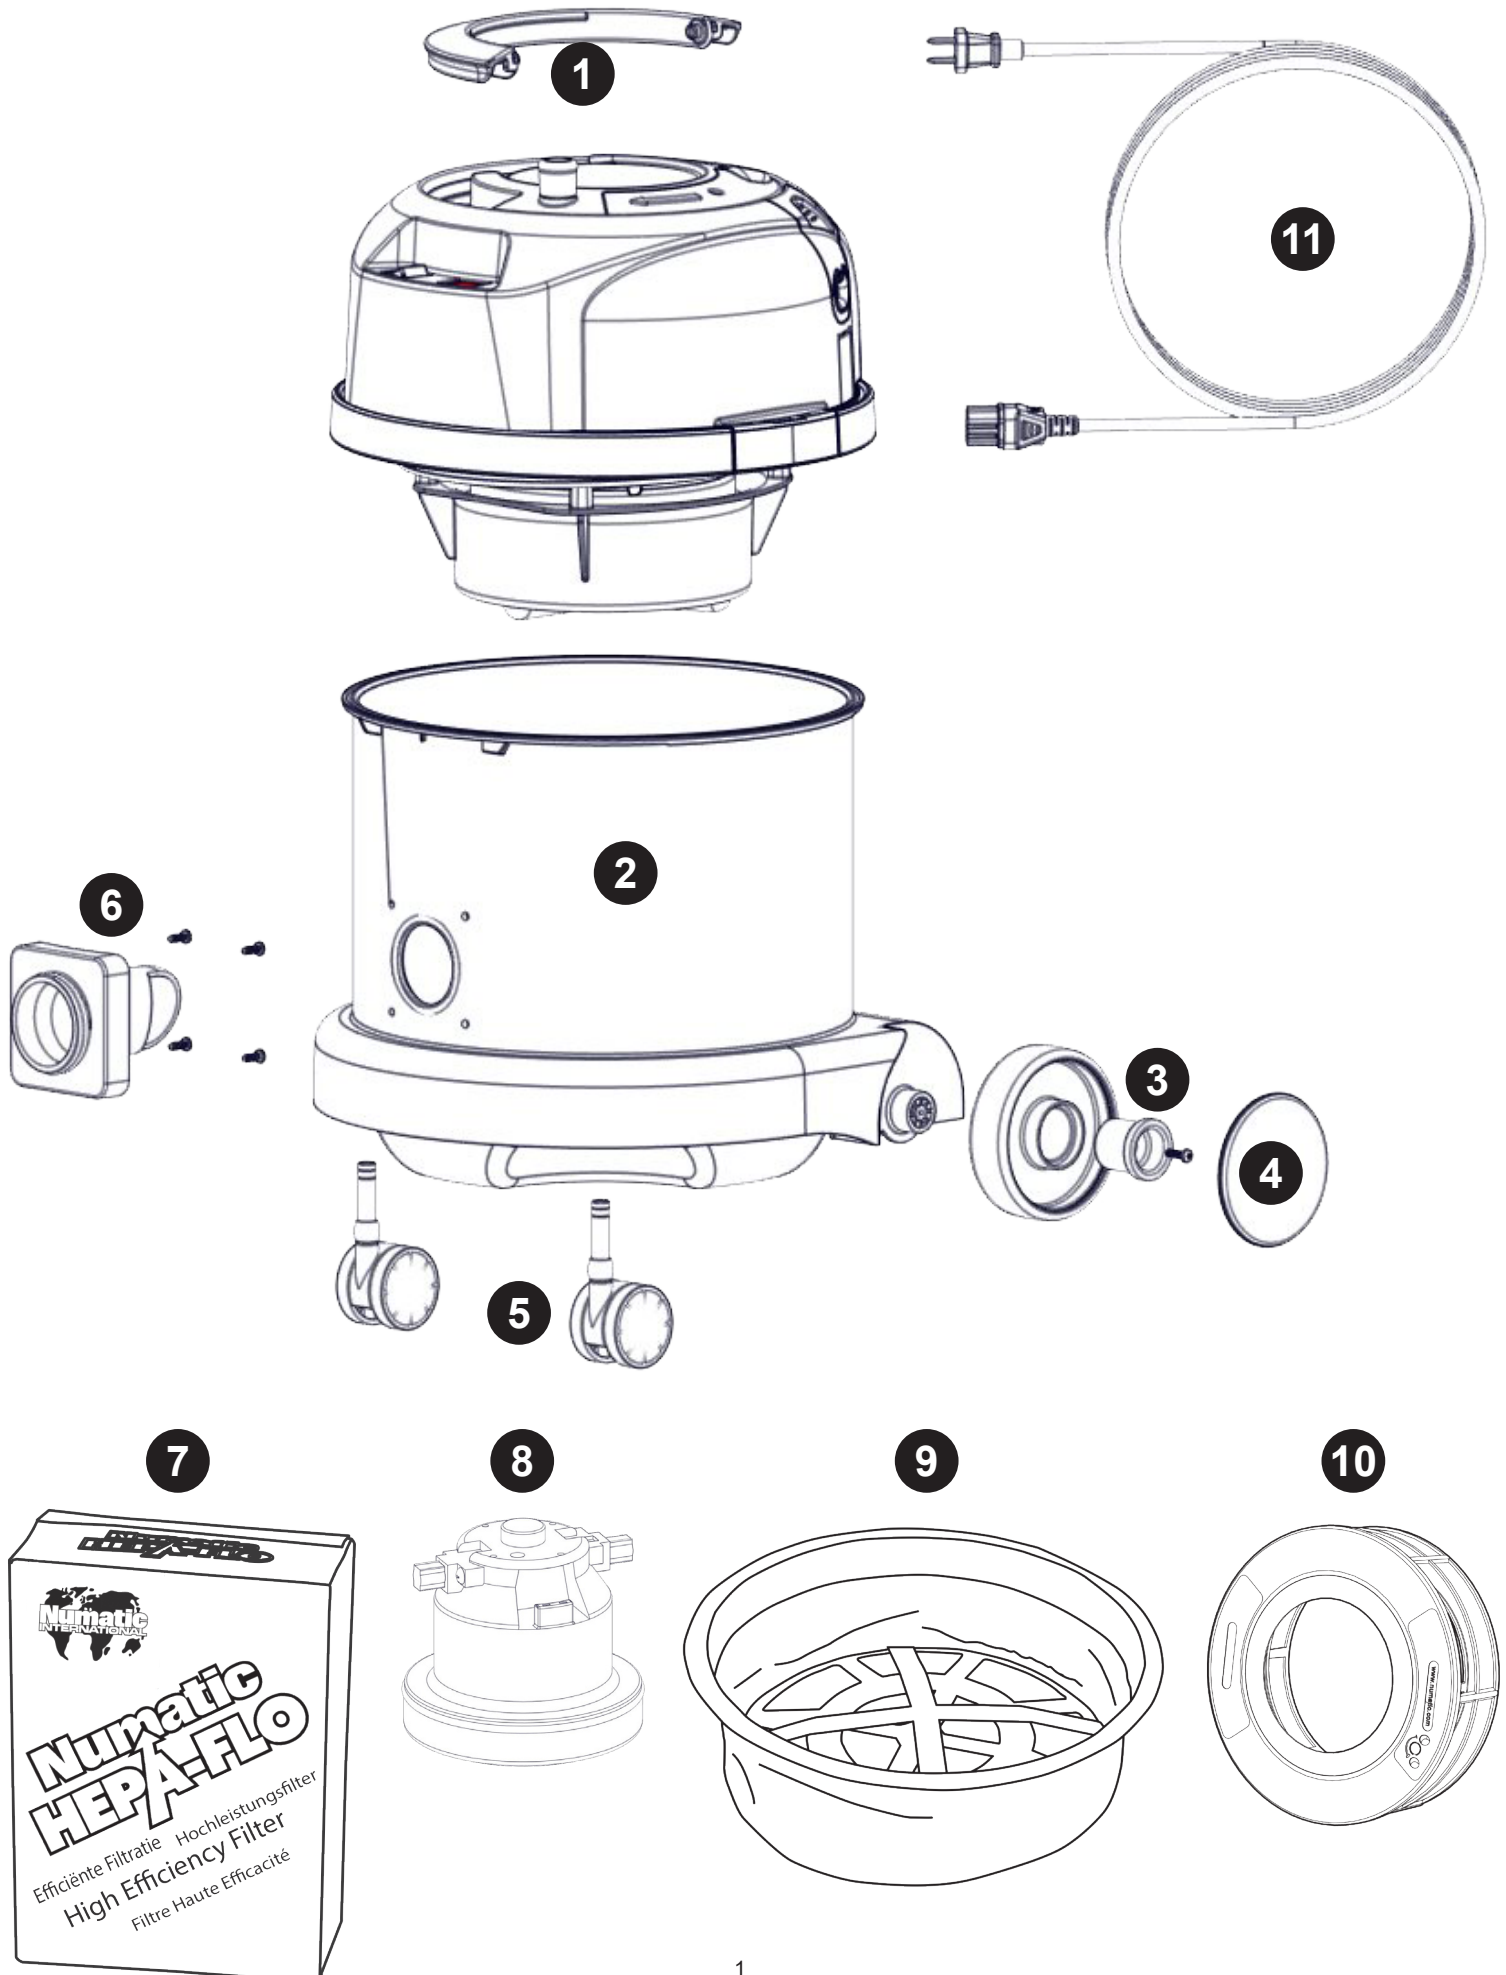

PPH320 Exploded Spares

HEPA FILTRATION

Num	Description	Num
1	PPR (PLUGGED) HANDLE	237396
2	PPH 370 WHITE DRUM ASSEMBLY	525048
3	HENRY WHEEL 2 SHOT MOULDING	227640
	WHEEL HUB FOR 2 SHOT WHEEL	227868
	NO8.5/8 INCH LG.POZI-PAN.SCREW.Z/PL.PLASTITE	219105
4	TRIM FOR 2 SHOT WHEEL (BLACK)	227638
5	50MM TWIN WHEEL CASTOR WITH PU TYRE	204111
6	DRY HOSE CONNECTOR FLANGE	206024
	HOSE FLANGE GASKET	202027
7	BOX OF 10 NVM-2BH HEPAFLO BAGS	604016
8	230V SINGLE STAGE TF MOTOR (DLI 653T) TCO (6210820147)	908947
9	12 INCH FILTER + GRID (DOUBLE BOTTOM)	909559
10	H13 FILTER CARTRIDGE (PPH) [2]	901650
11	MAINS CABLE.YELLOW.12500.0m75.2.NU17S PLUG.UK PLUG	911501
	MAINS CABLE.YELLOW.12500.0m75.2.NU17S PLUG.EURO PLUG	911506
	12.5MT X 1MM X 2 CORE CABLE (PPR PLUGGED) SOUTH AFRICA	236158
	12.5MT X 1.0MM X 2 CORE CABLE (PPR PLUGGED) AUSTRALIAN	236159
	12.5MT X 1MM X 2 CORE CABLE (PPR PLUGGED) SWISS	236157
	12.5MT X 18AWG X 2 CORE YELLOW CABLE (PPR PLUGGED) CSA	236160
	MAINS CABLE. YELLOW.12500.0m75.2.NU17S PLUG.SOUTH AFRICAN PLUG	911504

903146 (Kit AS0)

Image Reference	Item Description	Part Number	Item Quantity
	FLO MAX CONICAL HOSE 38MM-32MM (BOFLEX) (2.2M)	915909	1
	COMBINATION TOOL HEAD	911609	1
	32mm Stainless Steel Tube Set	909563	1
	Handy Kit	909564	1