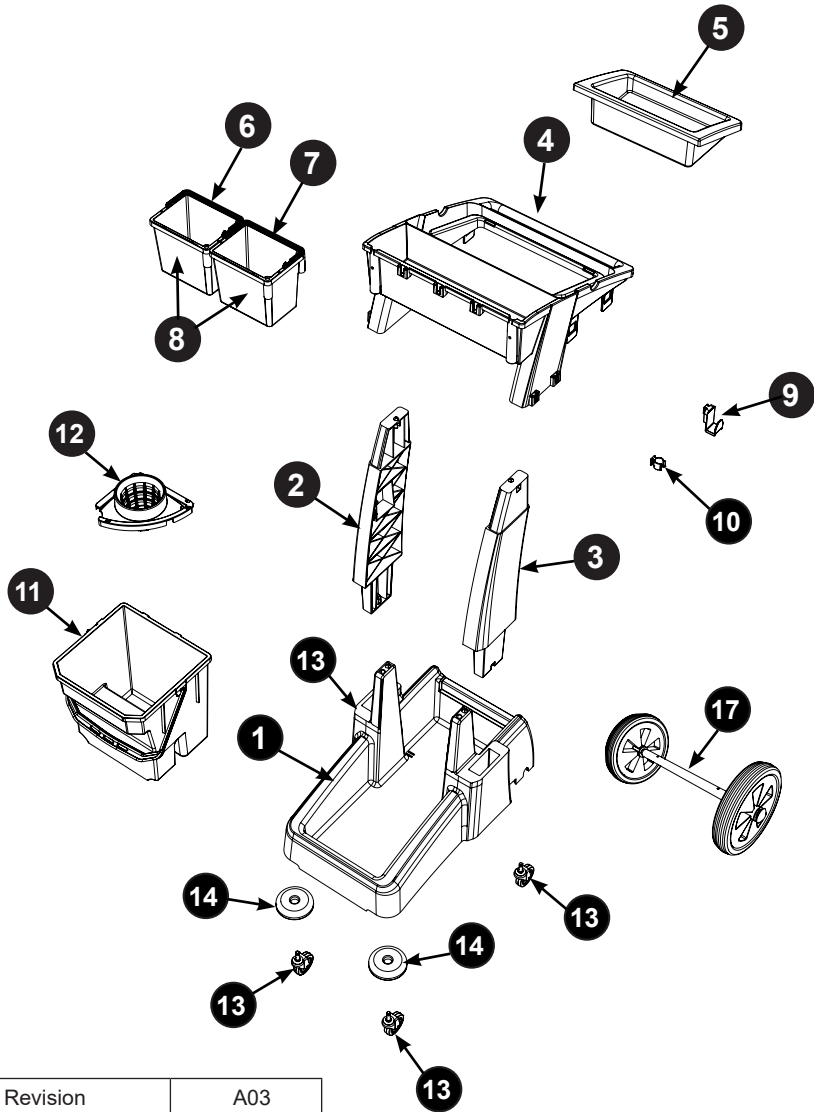

Exploded Spares MM-1

Number	Description	Part Number	Quantity
1	Reflo Base	915029	1
2	Left Hand Upright	914907	1
3	Right Hand Upright	914906	1
4	Handle Frame	913982	1
5	Top Tray	913981	1
6	Red Handle	905149	1
7	Blue Handle	905150	1
8	5 Litre Bucket	223565	2
9	Versaclean Hook T Slot x 10	912547	1
10	22mm Mid Mop Clamp x 10	629883	1
11	28 Litre Bucket- Blue Handle	905218	1
12	Twistmop Wringer	906866	1
13	Castors	204118	4
14	Buffers	227479	2
15	M8 x 25MM Socket Bolt	219555	4
Big Wheel Only:			
16	No 6 X 1 3/8 Inch Long Pozi Pan Screw	219848	2
17	Replacement Axle Wheel Assembly	915320	1

Revision	A03
Part Number	914913