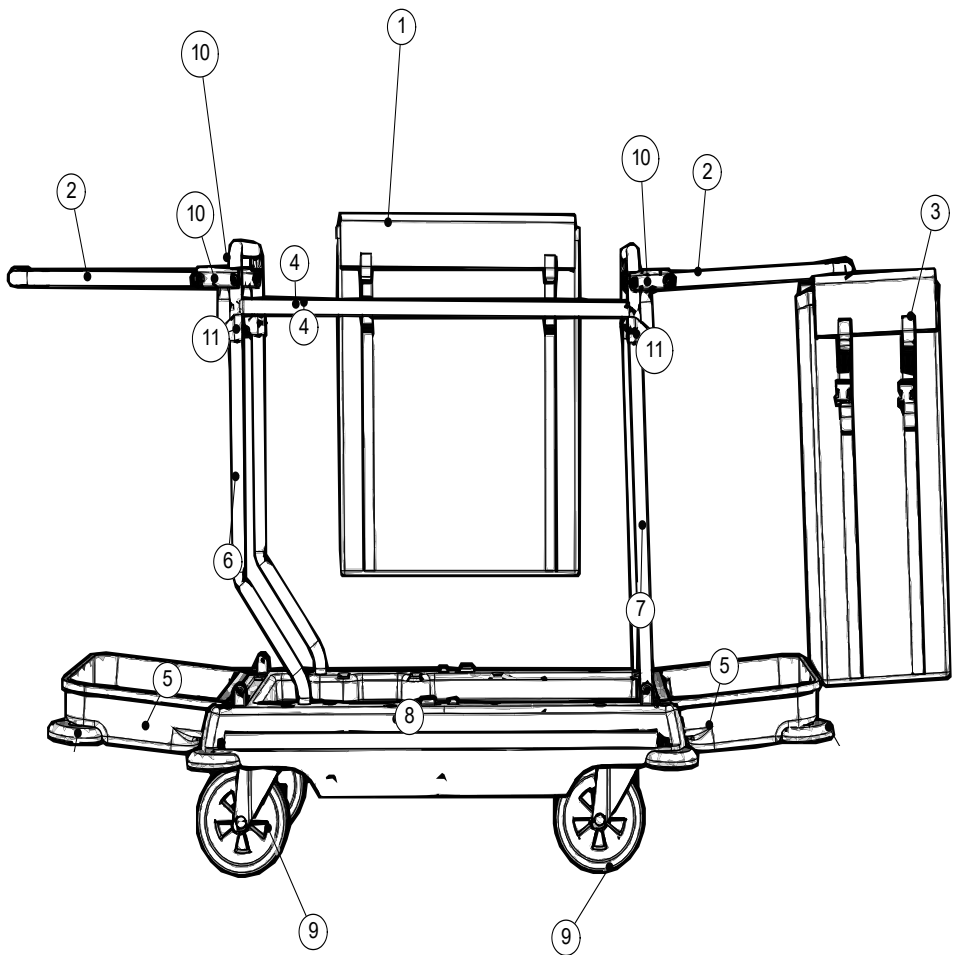

ITEM	DESCRIPTION	QTY
1	200-LITRE LAUNDRY BAG	—
2	BAG FRAME	—
3	100 LITRE LAUNDRY BAG	—
4	UPPER TIE BAR PAINTED	2
5	BAG SUPPORT TRAY	—
6	LEFT HAND UPRIGHT FRAME	1
7	RIGHT HAND UPRIGHT FRAME	1
8	TROLLEY BASE	1
9	200MM CASTOR	4
10	LEFT HAND REVERSE PIVOT MOULDING	—
10	RIGHT HAND REVERSE PIVOT MOULDING	—
11	LID FRAME MOUNTING BRACKET	—
12	HOLE PLUG SET (NOT SHOWN)	2