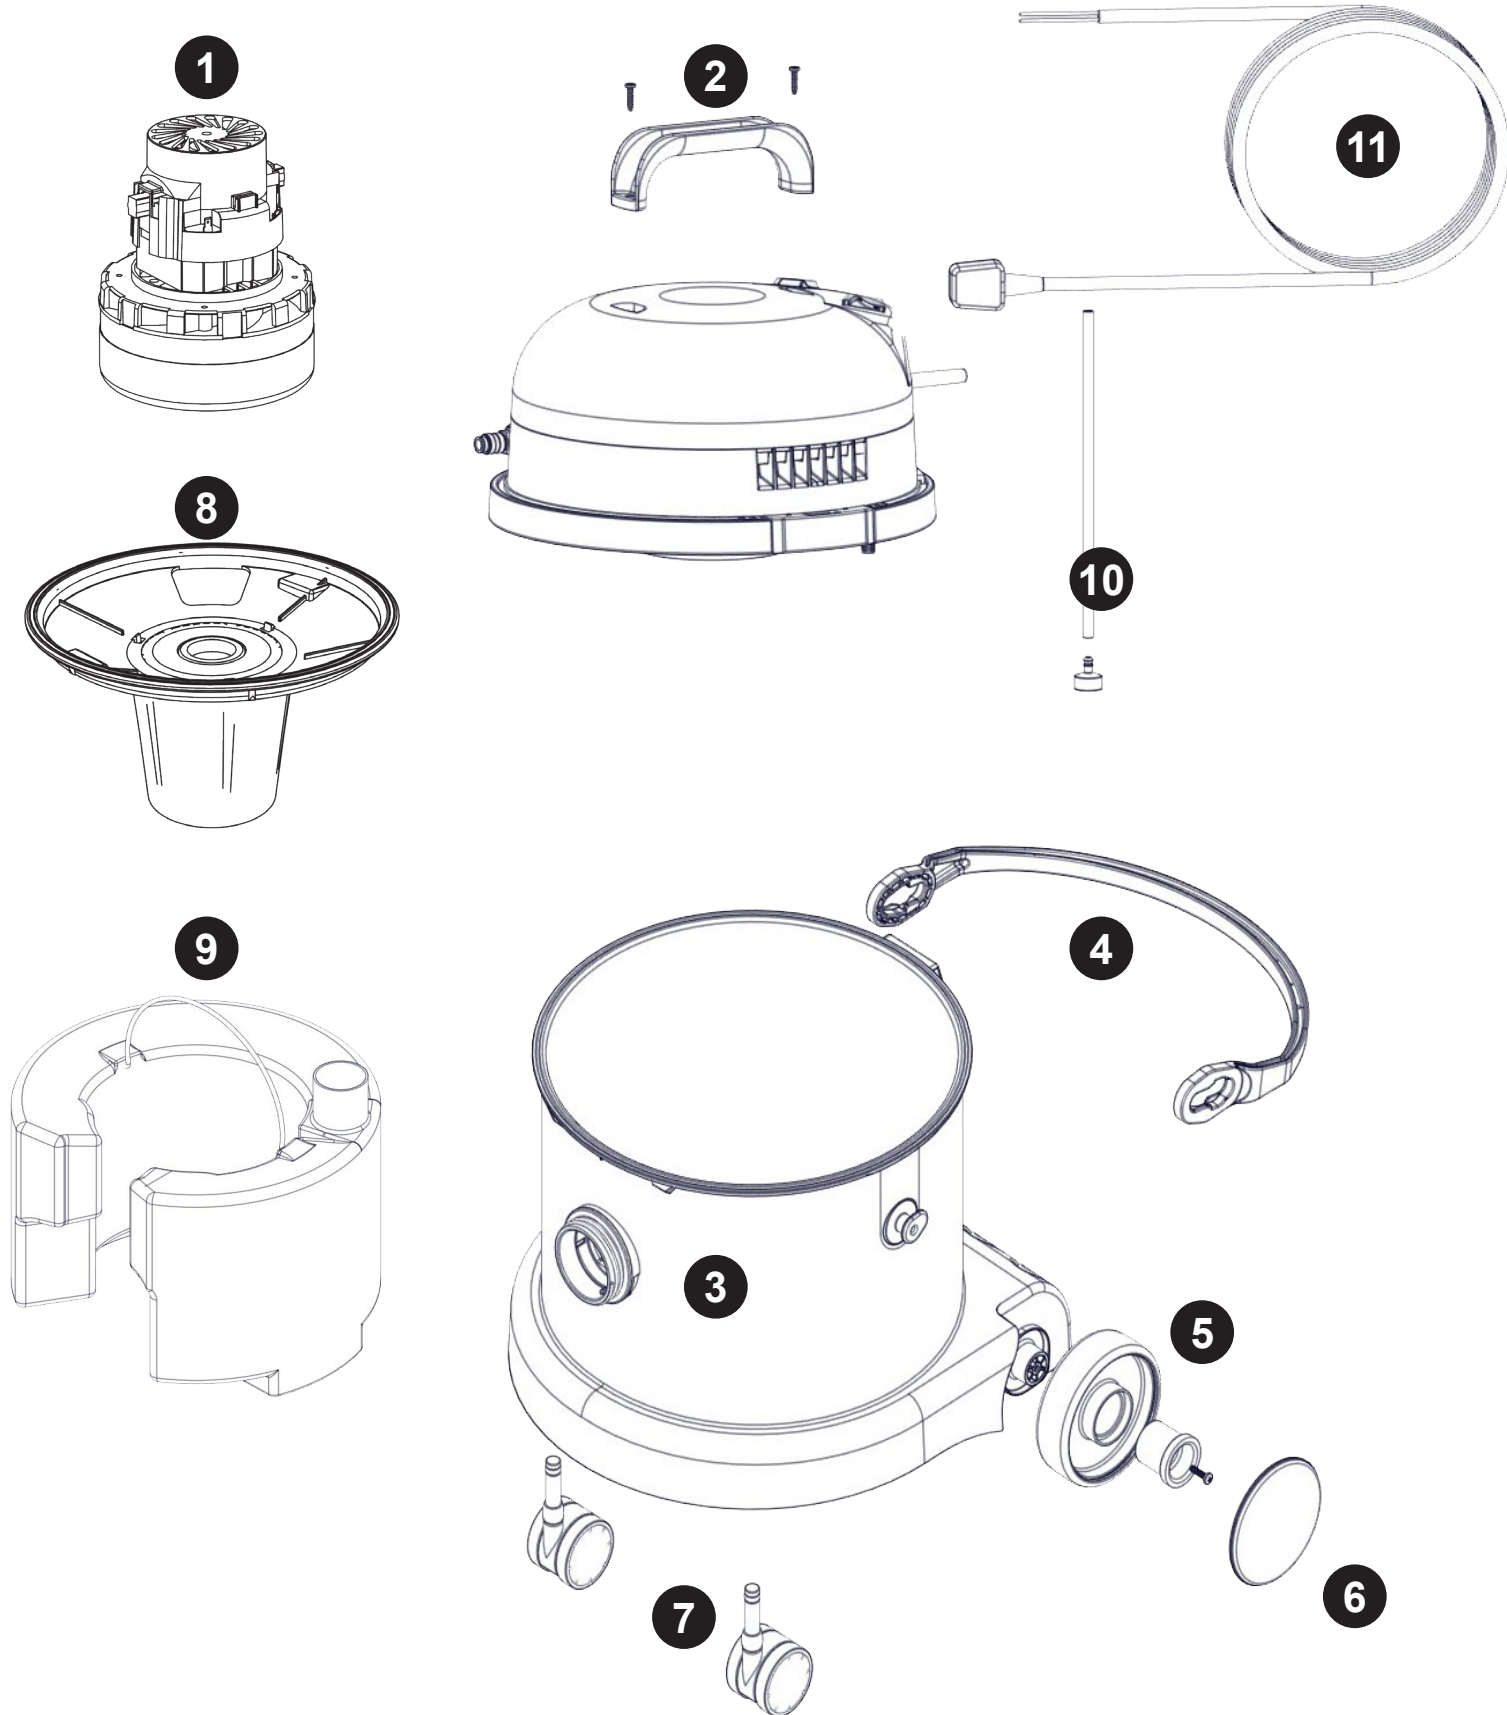

CT370 Exploded Spares

Carpet Extraction Vacuum

| Num | Description | Num |
|------------|--|---------------|
| 1 | 230V 2 STAGE D.I BYPASS ACUSTEK MOTOR (BL21104T)(MARKED 230V)TCO | 205443 |
| | 120V 2 STAGE D.I BYPASS ACUSTEK MOTOR (BL21101T)TCO | 205441 |
| 2 | HANDLE (EXTRA-VAC) | 206451 |
| | NO8.1 INCH LG.POZI-PAN.SCREW.STAINLESS STEEL.PLASTITE | 219369 |
| 3 | 370 BLUE DRUM CONFIGURATION 2 ASSEMBLY | 908663 |
| 4 | 370 DRUM HANDLE | 907190 |
| 5 | WHEEL HUB FOR 2 SHOT WHEEL | 227868 |
| | HENRY WHEEL 2 SHOT MOULDING | 227640 |
| | NO8.5/8 INCH LG.POZI-PAN.SCREW.Z/PL.PLASTITE | 219105 |
| 6 | TRIM FOR 2 SHOT WHEEL (BLACK) | 227638 |
| 7 | 50MM TWIN WHEEL CASTOR WITH PU TYRE (REF HF0380) | 204111 |
| 8 | CT/GVE FLOAT CAGE ASSEMBLY | 502036 |
| 9 | NVE 3 FLUID CONTAINER ASSY | 227065 |
| 10 | LOW SOL INLET HOSE (260MM) & FILTER ASSY CT 370/375 | 303018 |
| 11 | 10 METRE X 1.0MM X 2 CORE YELLOW CABLE WITH UK PLUG | 911552 |
| | 10MT X 2 CORE X 1.5MM CABLE PLUS 16AMP INDUSTRIAL PLUG | 236049 |

CT Accessories
(607147 Kit A40A)

| Image Reference | Item Description | Part Number | Item Quantity |
|--|--|----------------------------|---------------|
|  | 4m CleanTec Extraction Hose | 601399 | 1 |
|  | Extraction Bend Tube Lower Extraction Tube Straight Tube | 601009 601006 601008 | 1 |
|  | Fish Tail Extraction Tool | 601126 | 1 |
|  | Upholstery Tool | 601225 | 1 |
|  | Trigger + Solution tube | 601968 | 1 |