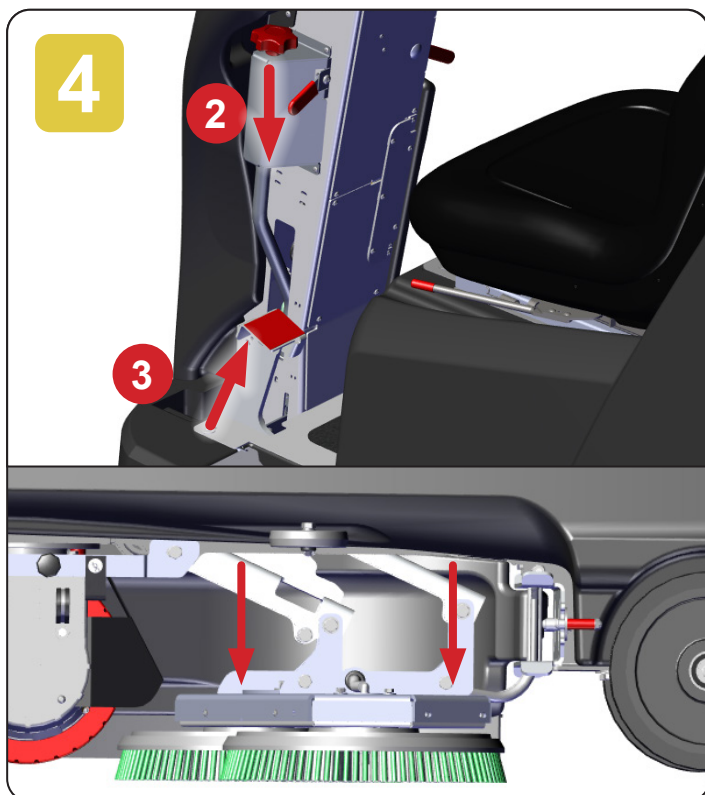

TRL720 Operating Guide

Ride-On Scrubber Dryer

To start the machine, turn the key (1) set the direction switch to forward (2) set the speed control and water flow rate(3).

With the machine running press Vacuum On/Off button.

then press the accelerator peddle to operate