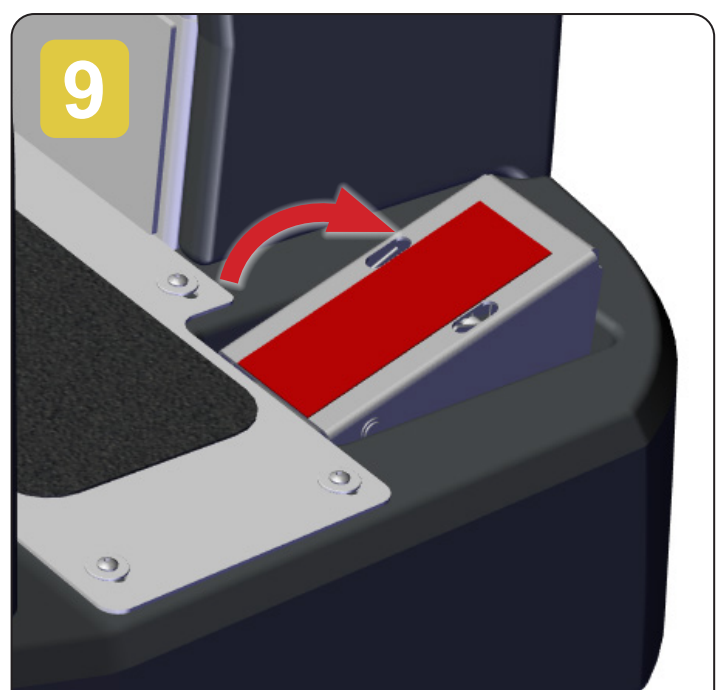

TRL720 Operating Guide

Ride-On Scrubber Dryer

To start the machine, turn the key (1) set the direction switch to forward (2) set the speed control and water flow rate(3).

With the machine running press Vacuum On/Off button.

then press the accelerator peddle to operate