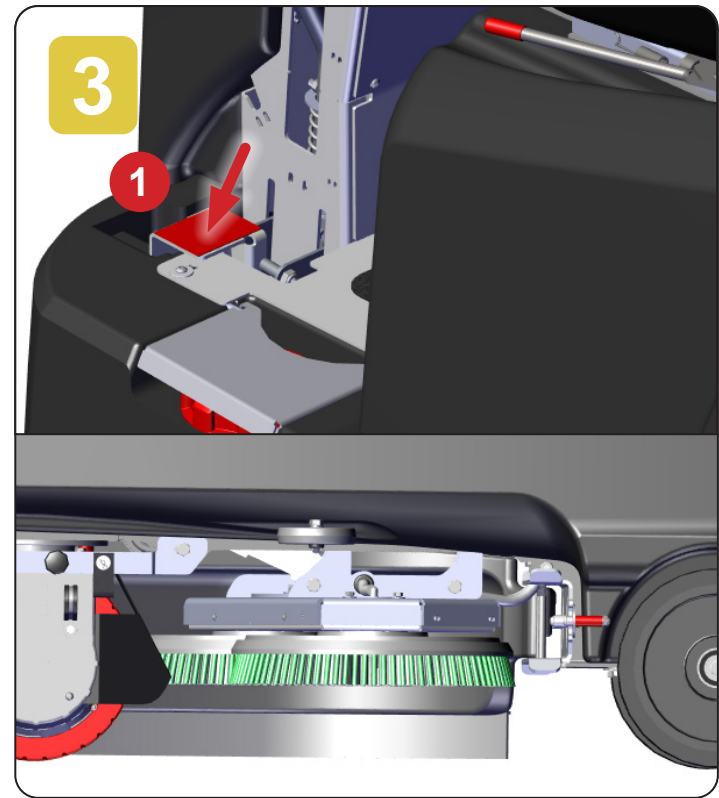

TRL720 Operating Guide

Ride-On Scrubber Dryer

To start the machine, turn the key (1) set the direction switch to forward (2) set the speed control and water flow rate(3).

With the machine running press Vacuum On/Off button.

then press the accelerator peddle to operate