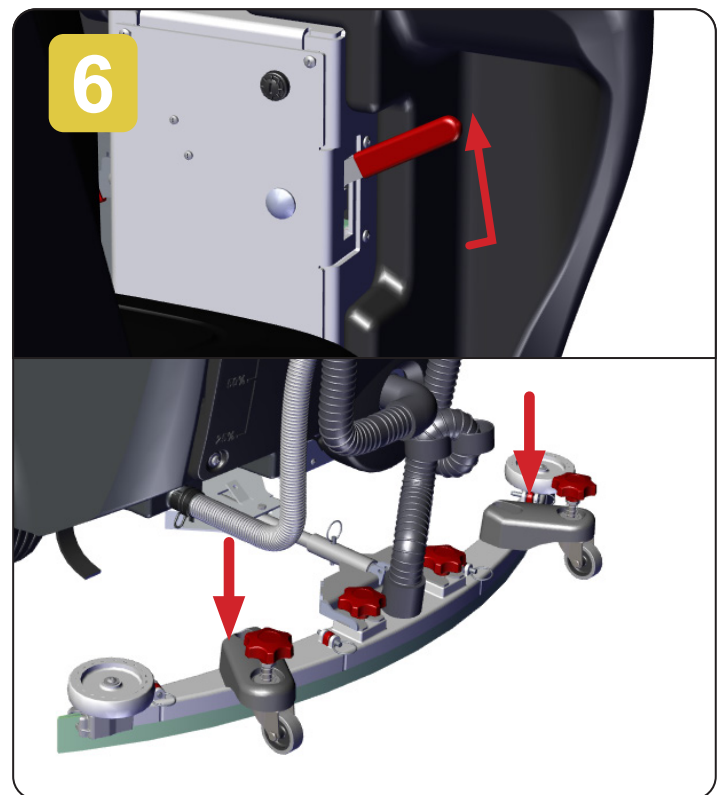

TRL720 Operating Guide

Ride-On Scrubber Dryer

To start the machine, turn the key (1) set the direction switch to forward (2) set the speed control and water flow rate(3).

With the machine running press Vacuum On/Off button.

then press the accelerator peddle to operate