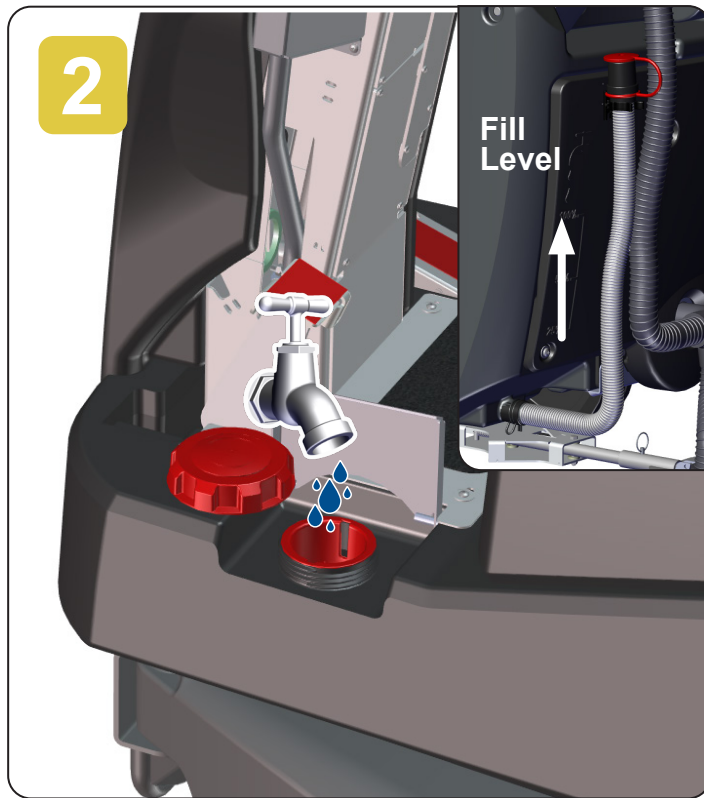

TRL720 Operating Guide

Ride-On Scrubber Dryer

To start the machine, turn the key (1) set the direction switch to forward (2) set the speed control and water flow rate(3).

With the machine running press Vacuum On/Off button.

then press the accelerator peddle to operate