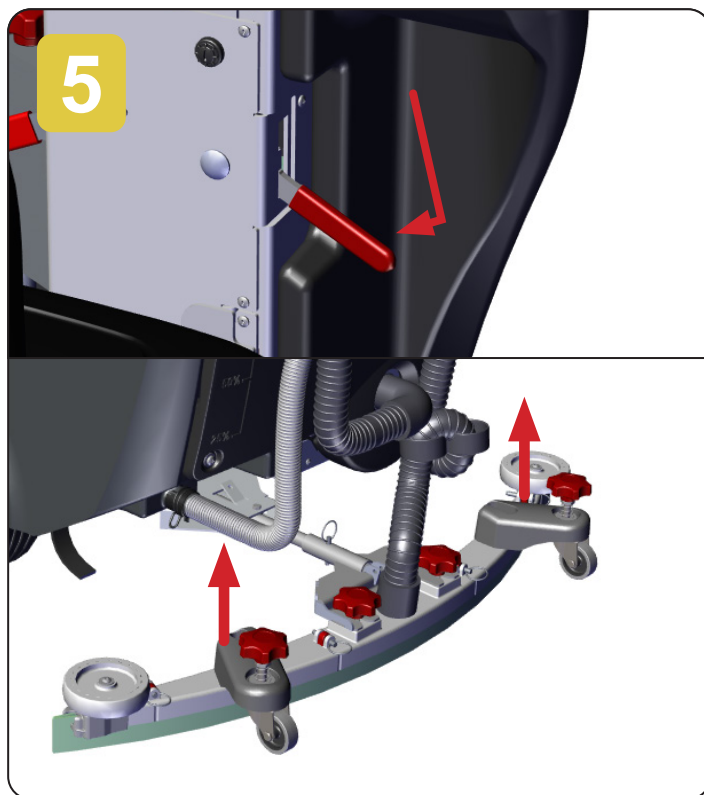

TRL720 Operating Guide

Ride-On Scrubber Dryer

To start the machine, turn the key (1) set the direction switch to forward (2) set the speed control and water flow rate(3).

With the machine running press Vacuum On/Off button.

then press the accelerator peddle to operate