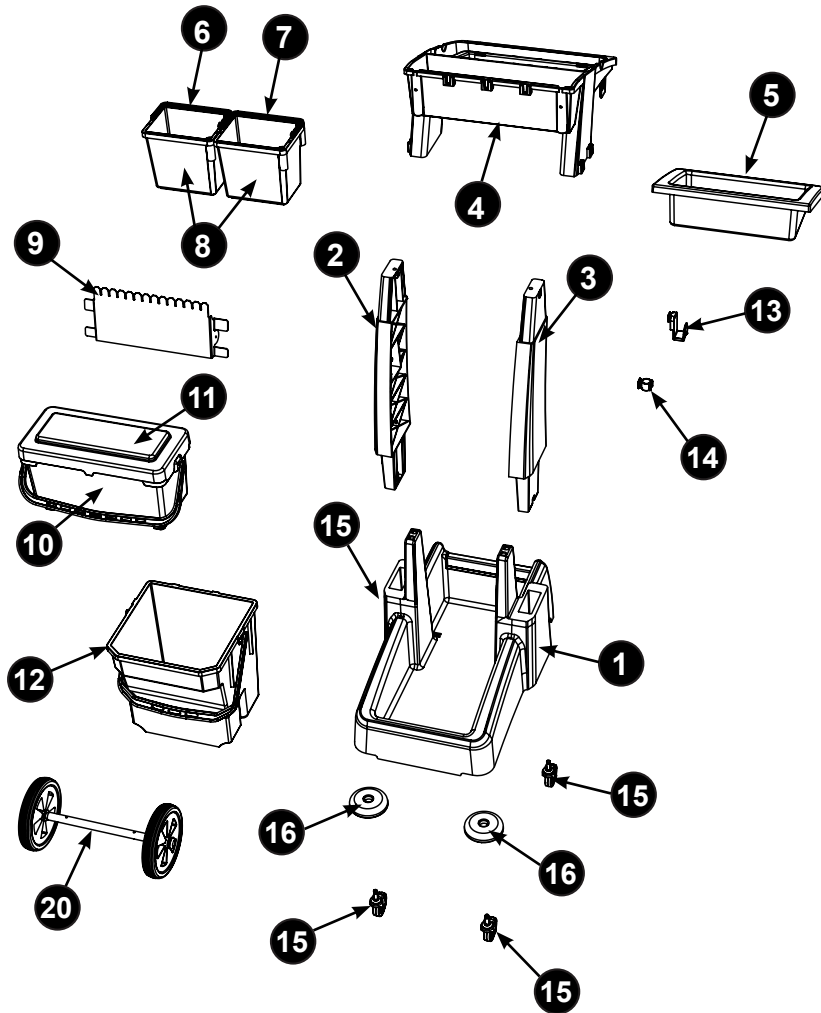

# Exploded Spares MM-7/BW

Number	Description	Part Number	Quantity
1	Reflo Base	915029	1
2	Left Hand Upright	914907	1
3	Right Hand Upright	914906	1
4	Handle Frame	913982	1
5	Top Tray	913981	1
6	Red Handle	905149	1
7	Blue Handle	905150	1
8	5 Litre Bucket	223565	2
9	MB 400 Bracket	915605	1
10	Mopmatic Bucket	915407	1
11	Mopmatic 3 Lid	915406	1
12	28 Litre Bucket	905217	1
13	Versaclean Hook T Slot x 10	912547	1
14	22 mm Mid Mop Clamp x 10	629883	1
15	Castors	204118	4
16	Buffers	227479	2
17	M8 x 25MM Socket Bolt	219555	4
18	NO8.1 Inch. Pozi-Pan Screw	219369	2
<b>Big Wheel Only:</b>			
19	No 6 X 1 3/8 Inch Long Pozi Pan Screw	219848	2
20	Replacement Axle Wheel Assembly	915320	1

Revision	A01
Part Number	915635