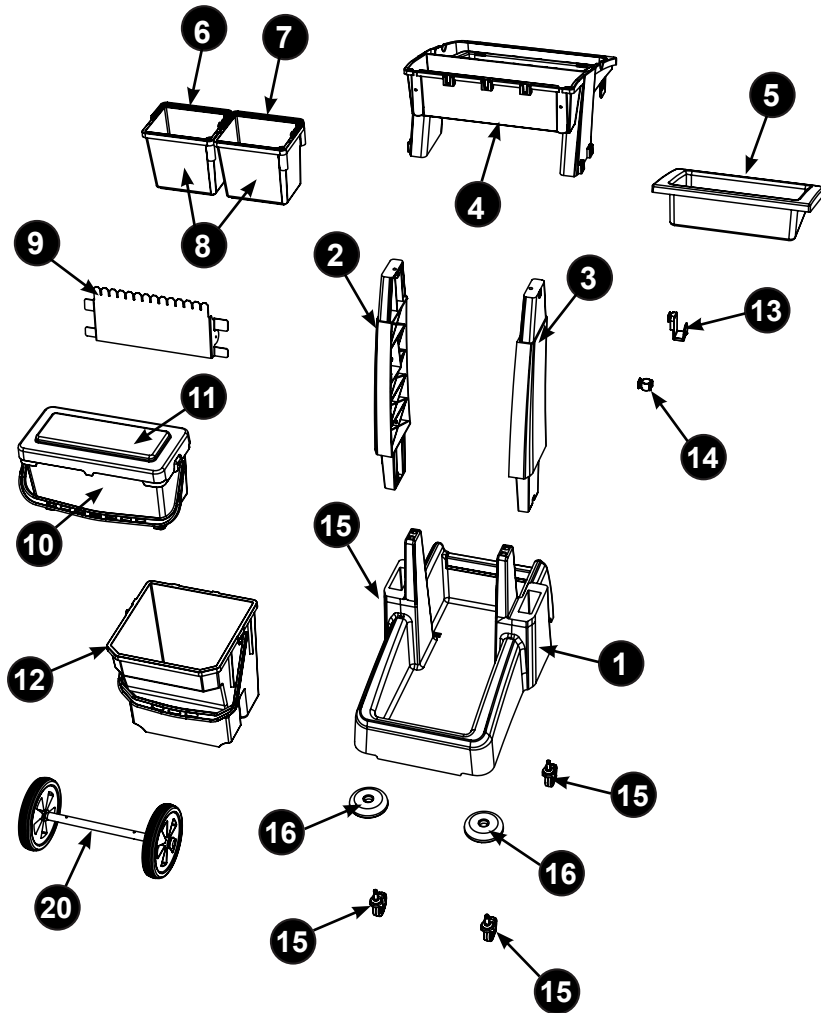

Exploded Spares MM-7/BW

Number	Description	Part Number	Quantity
1	Reflo Base	915029	1
2	Left Hand Upright	914907	1
3	Right Hand Upright	914906	1
4	Handle Frame	913982	1
5	Top Tray	913981	1
6	Red Handle	905149	1
7	Blue Handle	905150	1
8	5 Litre Bucket	223565	2
9	MB 400 Bracket	915605	1
10	Mopmatic Bucket	915407	1
11	Mopmatic 3 Lid	915406	1
12	28 Litre Bucket	905217	1
13	Versaclean Hook T Slot x 10	912547	1
14	22 mm Mid Mop Clamp x 10	629883	1
15	Castors	204118	4
16	Buffers	227479	2
17	M8 x 25MM Socket Bolt	219555	4
18	NO8.1 Inch. Pozi-Pan Screw	219369	2
Big Wheel Only:			
19	No 6 X 1 3/8 Inch Long Pozi Pan Screw	219848	2
20	Replacement Axle Wheel Assembly	915320	1

Revision	A01
Part Number	915635