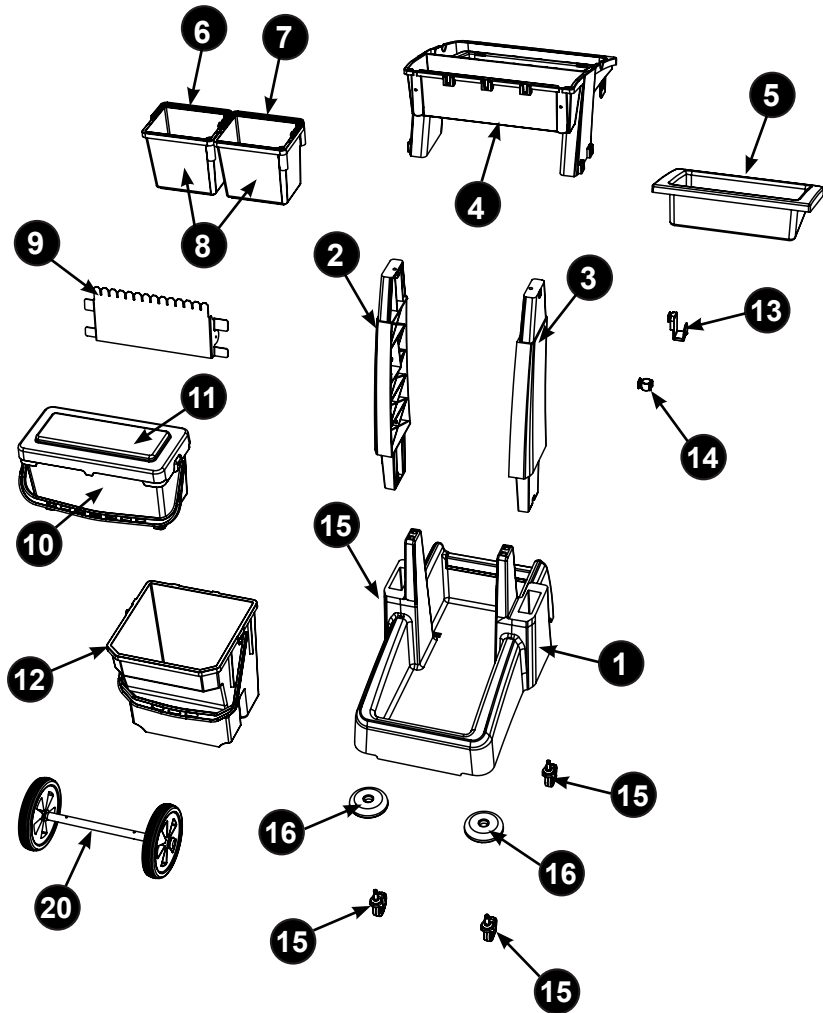

Exploded Spares MM-7/BW

Number	Description	Part Number	Quantity
1	Reflo Base	915029	1
2	Left Hand Upright	914907	1
3	Right Hand Upright	914906	1
4	Handle Frame	913982	1
5	Top Tray	913981	1
6	Red Handle	905149	1
7	Blue Handle	905150	1
8	5 Litre Bucket	223565	2
9	MB 400 Bracket	915605	1
10	Mopmatic Bucket	915407	1
11	Mopmatic 3 Lid	915406	1
12	28 Litre Bucket	905217	1
13	Versaclean Hook T Slot x 10	912547	1
14	22 mm Mid Mop Clamp x 10	629883	1
15	Castors	204118	4
16	Buffers	227479	2
17	M8 x 25MM Socket Bolt	219555	4
18	NO8.1 Inch. Pozi-Pan Screw	219369	2
Big Wheel Only:			
19	No 6 X 1 3/8 Inch Long Pozi Pan Screw	219848	2
20	Replacement Axle Wheel Assembly	915320	1

Revision	A01
Part Number	915635