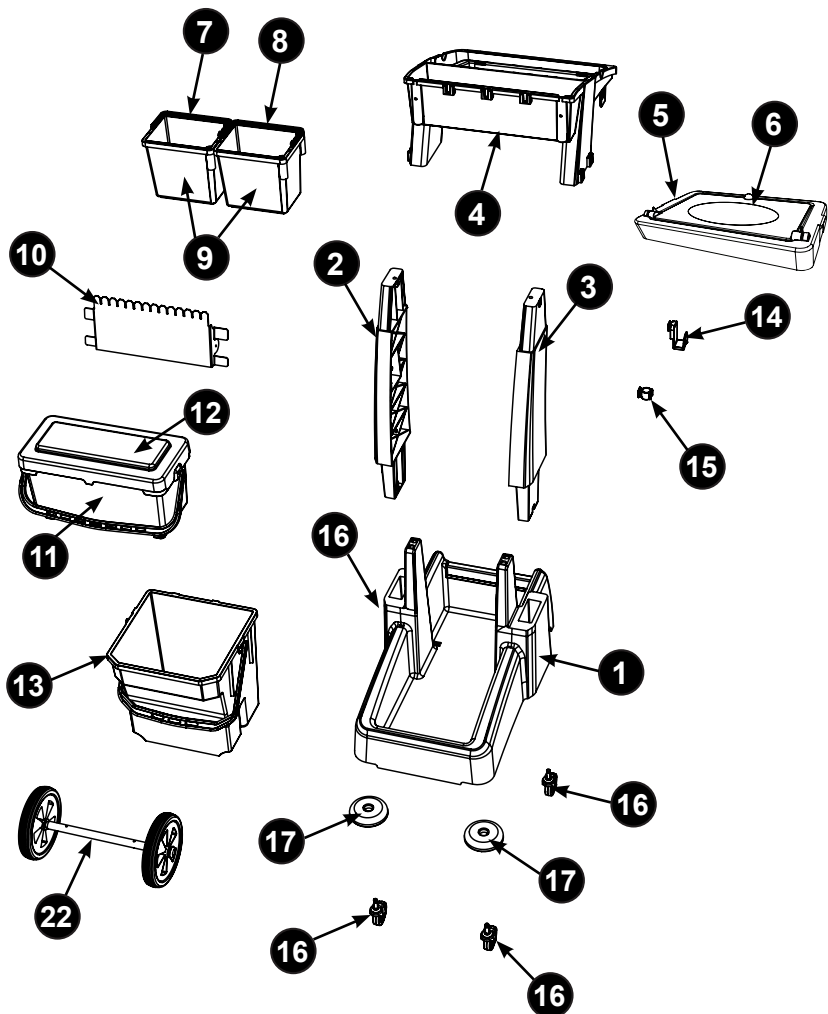

# Exploded Spares MM-8/BW

Number	Description	Part Number	Quantity
1	Reflo Base	915029	1
2	Left Hand Upright	914907	1
3	Right Hand Upright	914906	1
4	Handle Frame	913982	1
5	Bag Securing	913978	1
6	Lid	913979	1
7	Red Handle	905149	1
8	Blue Handle	905150	1
9	5 Litre Bucket	223565	2
10	MB 400 Bracket	915605	1
11	Mopmatic Bucket	915407	1
12	Mopmatic 3 Lid	915406	1
13	28 Litre Bucket	905217	1
14	Versaclean Hook T Slot x 10	912547	1
15	22 mm Mid Mop Clamp x 10	629883	1
16	Castors	204118	4
17	Buffers	227479	2
18	M8 x 25MM Socket Bolt	219555	4
19	NO8.1 Inch. Pozi-Pan Screw	219369	2
20	70-Litre Grey Waste Bags (Roll of 10)	908230	1
<b>Big Wheel Only:</b>			
21	No 6 X 1 3/8 Inch Long Pozi Pan Screw	219848	2
22	Replacement Axle Wheel Assembly	915320	1

Revision	A01
Part Number	915638