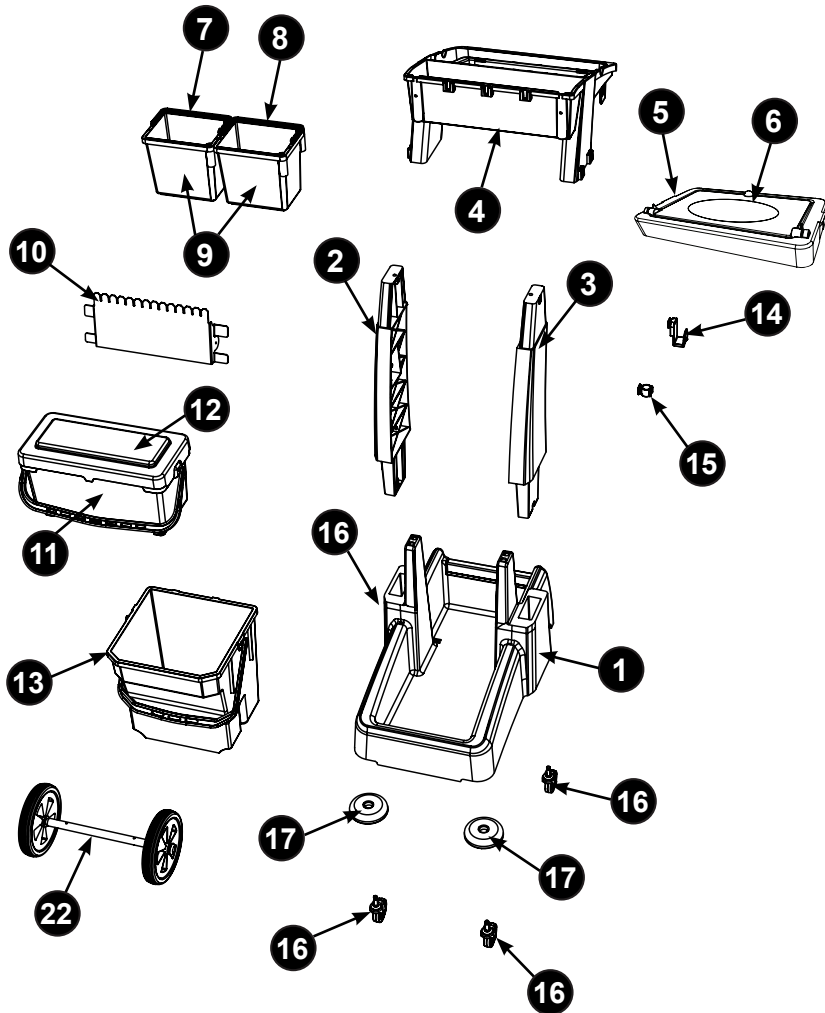

Exploded Spares MM-8/BW

Number	Description	Part Number	Quantity
1	Reflo Base	915029	1
2	Left Hand Upright	914907	1
3	Right Hand Upright	914906	1
4	Handle Frame	913982	1
5	Bag Securing	913978	1
6	Lid	913979	1
7	Red Handle	905149	1
8	Blue Handle	905150	1
9	5 Litre Bucket	223565	2
10	MB 400 Bracket	915605	1
11	Mopmatic Bucket	915407	1
12	Mopmatic 3 Lid	915406	1
13	28 Litre Bucket	905217	1
14	Versaclean Hook T Slot x 10	912547	1
15	22 mm Mid Mop Clamp x 10	629883	1
16	Castors	204118	4
17	Buffers	227479	2
18	M8 x 25MM Socket Bolt	219555	4
19	NO8.1 Inch. Pozi-Pan Screw	219369	2
20	70-Litre Grey Waste Bags (Roll of 10)	908230	1
Big Wheel Only:			
21	No 6 X 1 3/8 Inch Long Pozi Pan Screw	219848	2
22	Replacement Axle Wheel Assembly	915320	1

Revision	A01
Part Number	915638