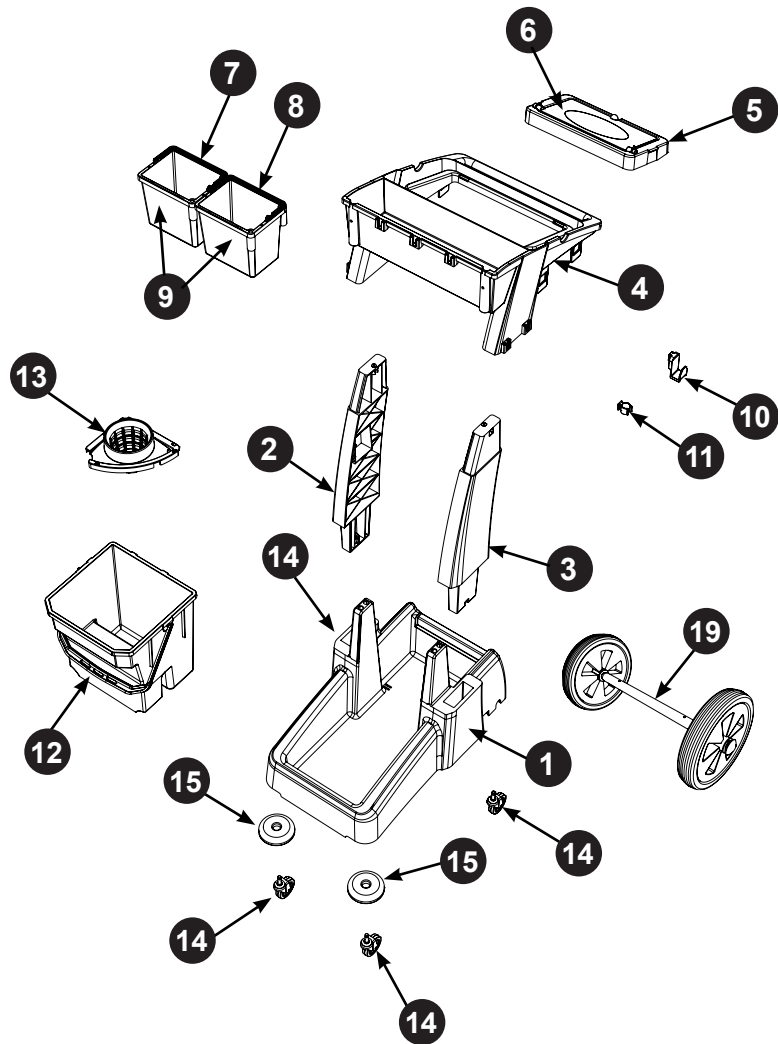

# Exploded Spares MM-2

Number	Description	Part Number	Quantity
1	Reflo Base	915029	1
2	Left Hand Upright	914907	1
3	Right Hand Upright	914906	1
4	Handle Frame	913982	1
5	Bag Securing	913978	1
6	Lid	913979	1
7	Red Handle	905149	1
8	Blue Handle	905150	1
9	5 Litre Bucket	223565	2
10	Versaclean Hook T Slot x 10	912547	1
11	22mm Mid Mop Clamp x 10	629883	1
12	28 Litre Bucket- Blue Handle	905218	1
13	Twistmop Wringer	906866	1
14	Castors	204118	4
15	Buffers	227479	2
16	M8 x 25mm Socket Bolt	219555	4
17	70-Litre Waste Bags (Roll of 10)	908230	1
<b>Big Wheel Only:</b>			
18	No 6 X 1 3/8 Inch Long Pozi Pan Screw	219848	2
19	Replacement Axle Wheel Assembly	915320	1

Revision	A03
Part Number	915050