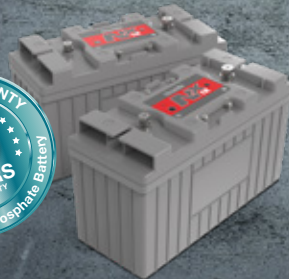

POWERFUL Cleaning Results

NX1K Battery Range powers commercial grade TwinFlo vacuum and brush motor for unrivaled cleaning performance in the most demanding environments.

CLEAN, DRY & SAFE Floors in Minutes

Consistent, quick and high-quality cleaning results, wherever they're needed.

FAST & FLEXIBLE Charging

Latest lithium phosphate technology provides fast charging with complete flexibility, with no impact on battery health.

USER FRIENDLY Features

Incorporating user-friendly, colour-coded controls for ease of use.

STAY CLEANING for Longer

Huge 40L capacity, 100rpm brush speed and 450mm brush width provides powerful cleaning results.

Nu-Track Insights[‡]

Built-in with our intelligent fleet management telemetry system, Nu-Track. Providing in-depth insights, lowering costs and increasing productivity across your fleet.

Nu-Assist

With the Nu-Assist App on hand, you and your team have 24/7 access to multilingual training, troubleshooting and maintenance content from any device, increasing cleaning productivity across the board.

Next Generation Lithium Power

4x Longer Lasting than Lead Batteries*

Advanced & Safe Lithium Phosphate Technology

Flexible Charging

4000 Charge Cycles

3 Years Warranty[†]

Accessories and Replacement Parts

A comprehensive range of accessories and replacement parts are available to achieve professional results, whatever the challenge.