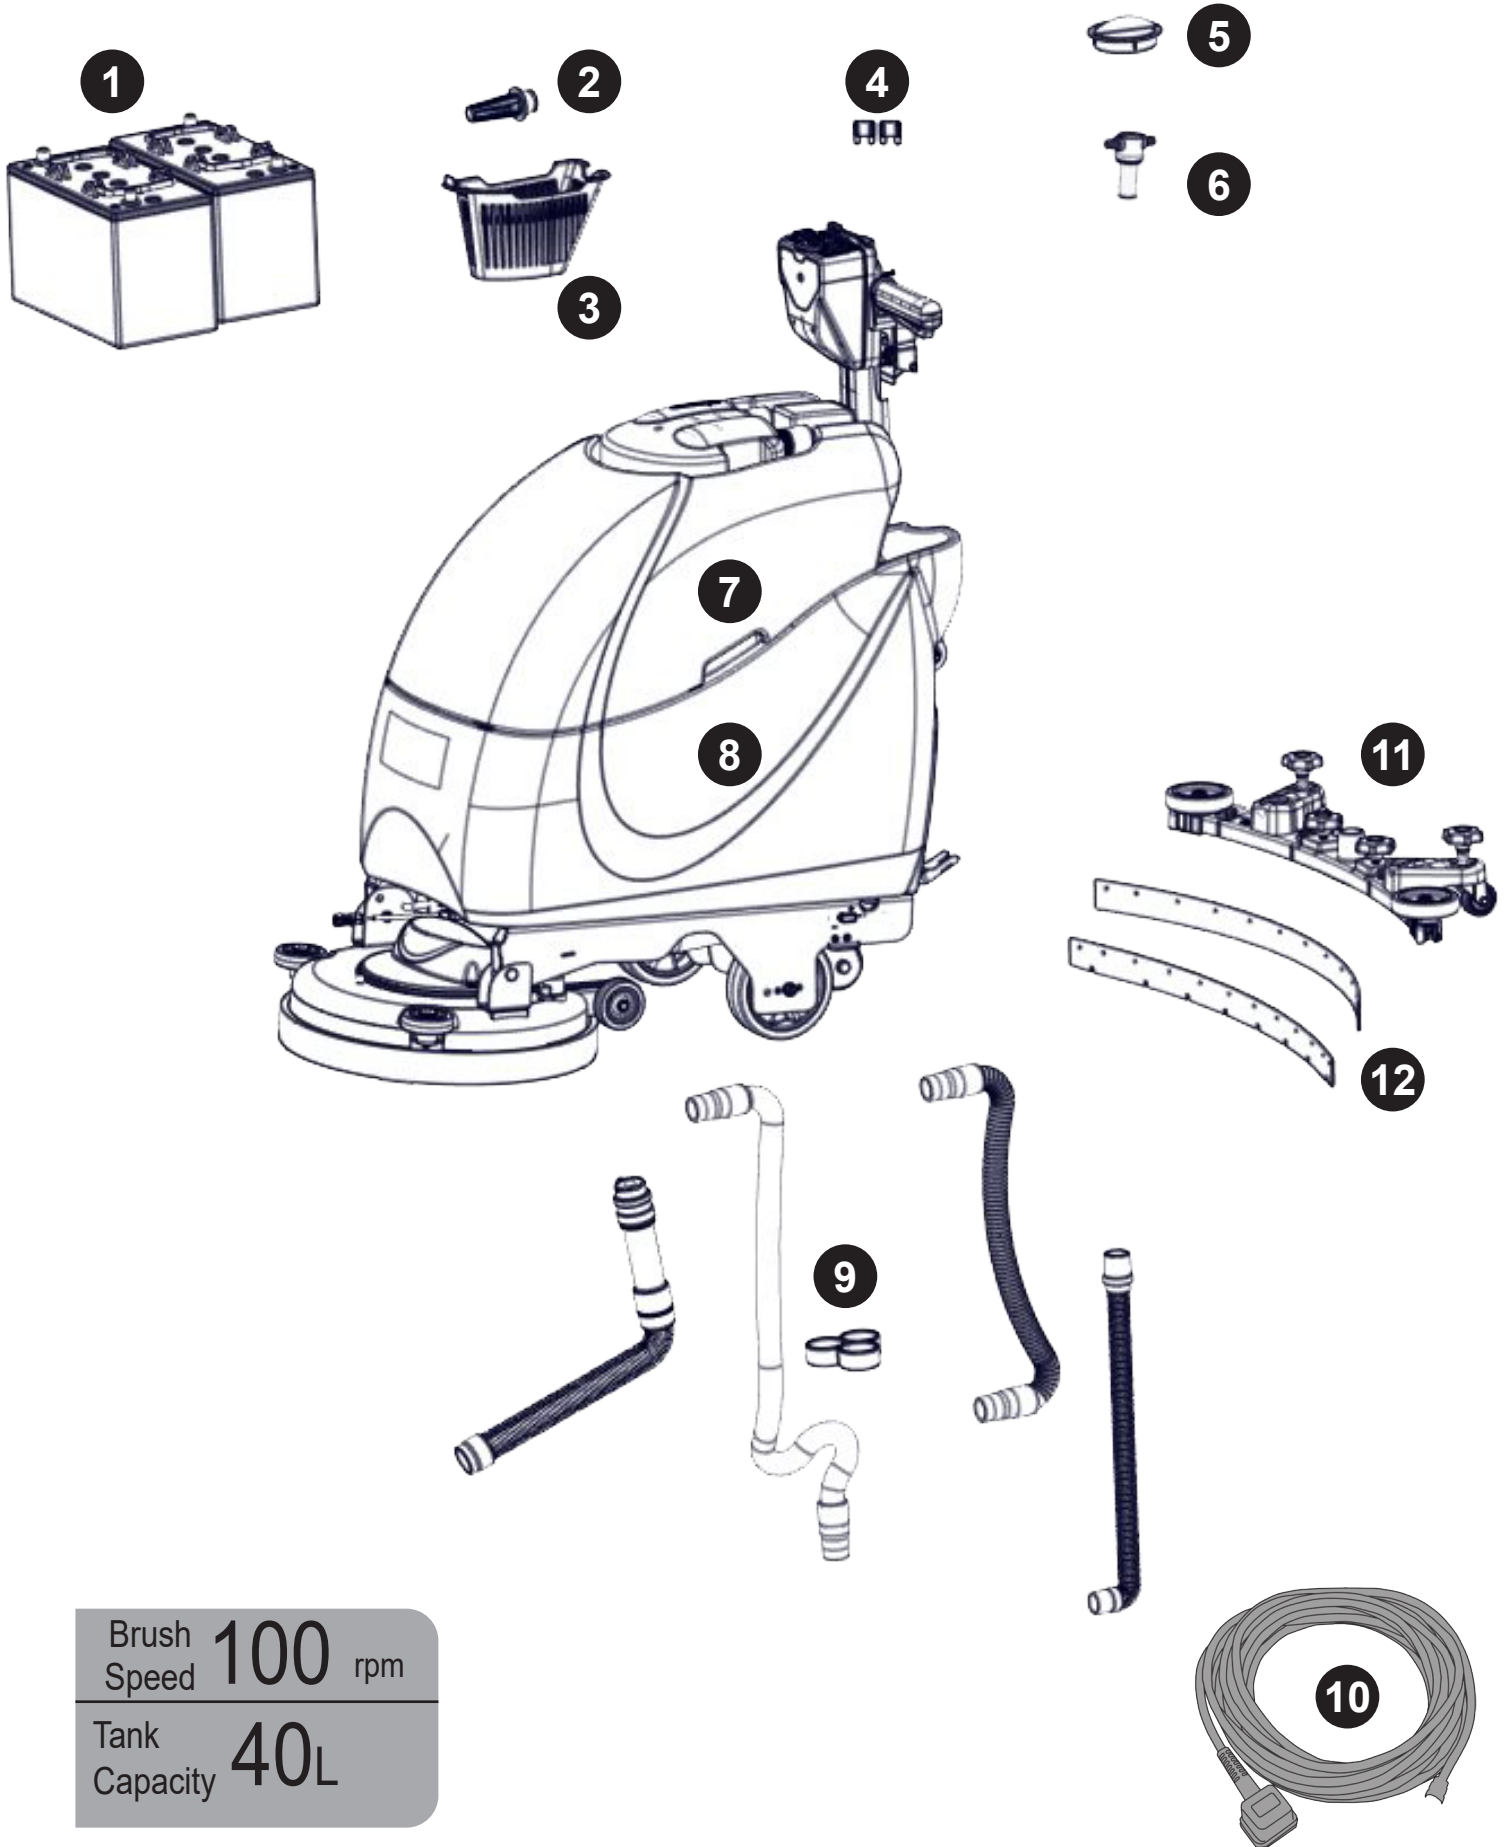

TGB4045 TGB4055 Exploded Spares

TWIN TEC GEL BATTERY RANGE

Brush Speed	100 rpm
Tank Capacity	40L

Num	Description	Num
1	98 AMP/HOUR STUD TERMINAL GEL TYPE BATTERY (E31 SLD G ST)	230138
2	TT/B 345 BARREL FILTER	206265
3	MESHLESS FILTER BASKET (RED)	906070
4	20 AMP FUSE	221037
	20 AMP MAXI FUSE (YELLOW)	221091
	40 AMP MAXI FUSE (ORANGE)	221047
	30 AMP MAXI FUSE (GREEN)	230104
	FUSE 2.5A (6.3x32)	903066
5	FILLER CAP LID (RED)	903544
6	EXTENDED STRAINER	208888
7	TGB4045 TOP TANK ASSEMBLY	903842
8	TGB4045 BOTTOM TANK ASSEMBLY (LESS BATTERIES)	906104
9	DUMP HOSE ASSEMBLY WITH RED HOSE CAP	903977
	28MM X 270MM LONG 3:1 STRETCH HOSE WITH RED CAP	903695
	35MM X 250MM STRETCH HOSE (3:1) WITH ADJUSTABLE CUFF WITH CAP	901548
	35MM X 690MM LONG 3:1 STRETCH HOSE (SHORT & LONG CUFF)	280019
	VAC HOSE 650MM X Ø38MM	213058
	HOSE GUIDE	237718
10	UK TYPE CHARGING LEAD	220386
11	650 TWINTEC ALUMINIUM FLOOR TOOL (,RED TRIM, SERILOR BLADES)	904691
	750 TWINTEC ALUMINIUM FLOOR TOOL	904699
12	650 SERILOR BLADES	900518
	750 SERILOR BLADES	900519

The user is solely responsible for evaluating Numatic International Ltd products and evaluating if said product is suitable for a particular purpose and user's method of application.

TGB4055G

606028	550mm Polyscrub Brush (Single) (For Tough Marks)	612002	20m Cable roll Extension UK (Extension Lead)
606193	Wander Floor Kit for all TGB machines (38mm)	612003	20m Cable Roll Extension EURO (Extension Lead)
606319	Twintec Aluminium Floor Tool Castor Upgrade Kit	900519	Replacement Green Polyurethane Blade Set, for 750 Floor Tool
606550	550mm Nyloscrub Shampoo Brush (single)	900526	NuLoc2 Drive Board 500mm
606551	550mm LongLife Scrubbing Brush (For Tough Marks)	900971	Nuplex Pads - 3 Pack 550mm
609100	Emptying Hose Extensions Kit	900973	Nuplex Pads - 5 Pack 550mm
904699	Aluminium Floor tool 750mm	901050	550mm LongLife Light Scrub Brush