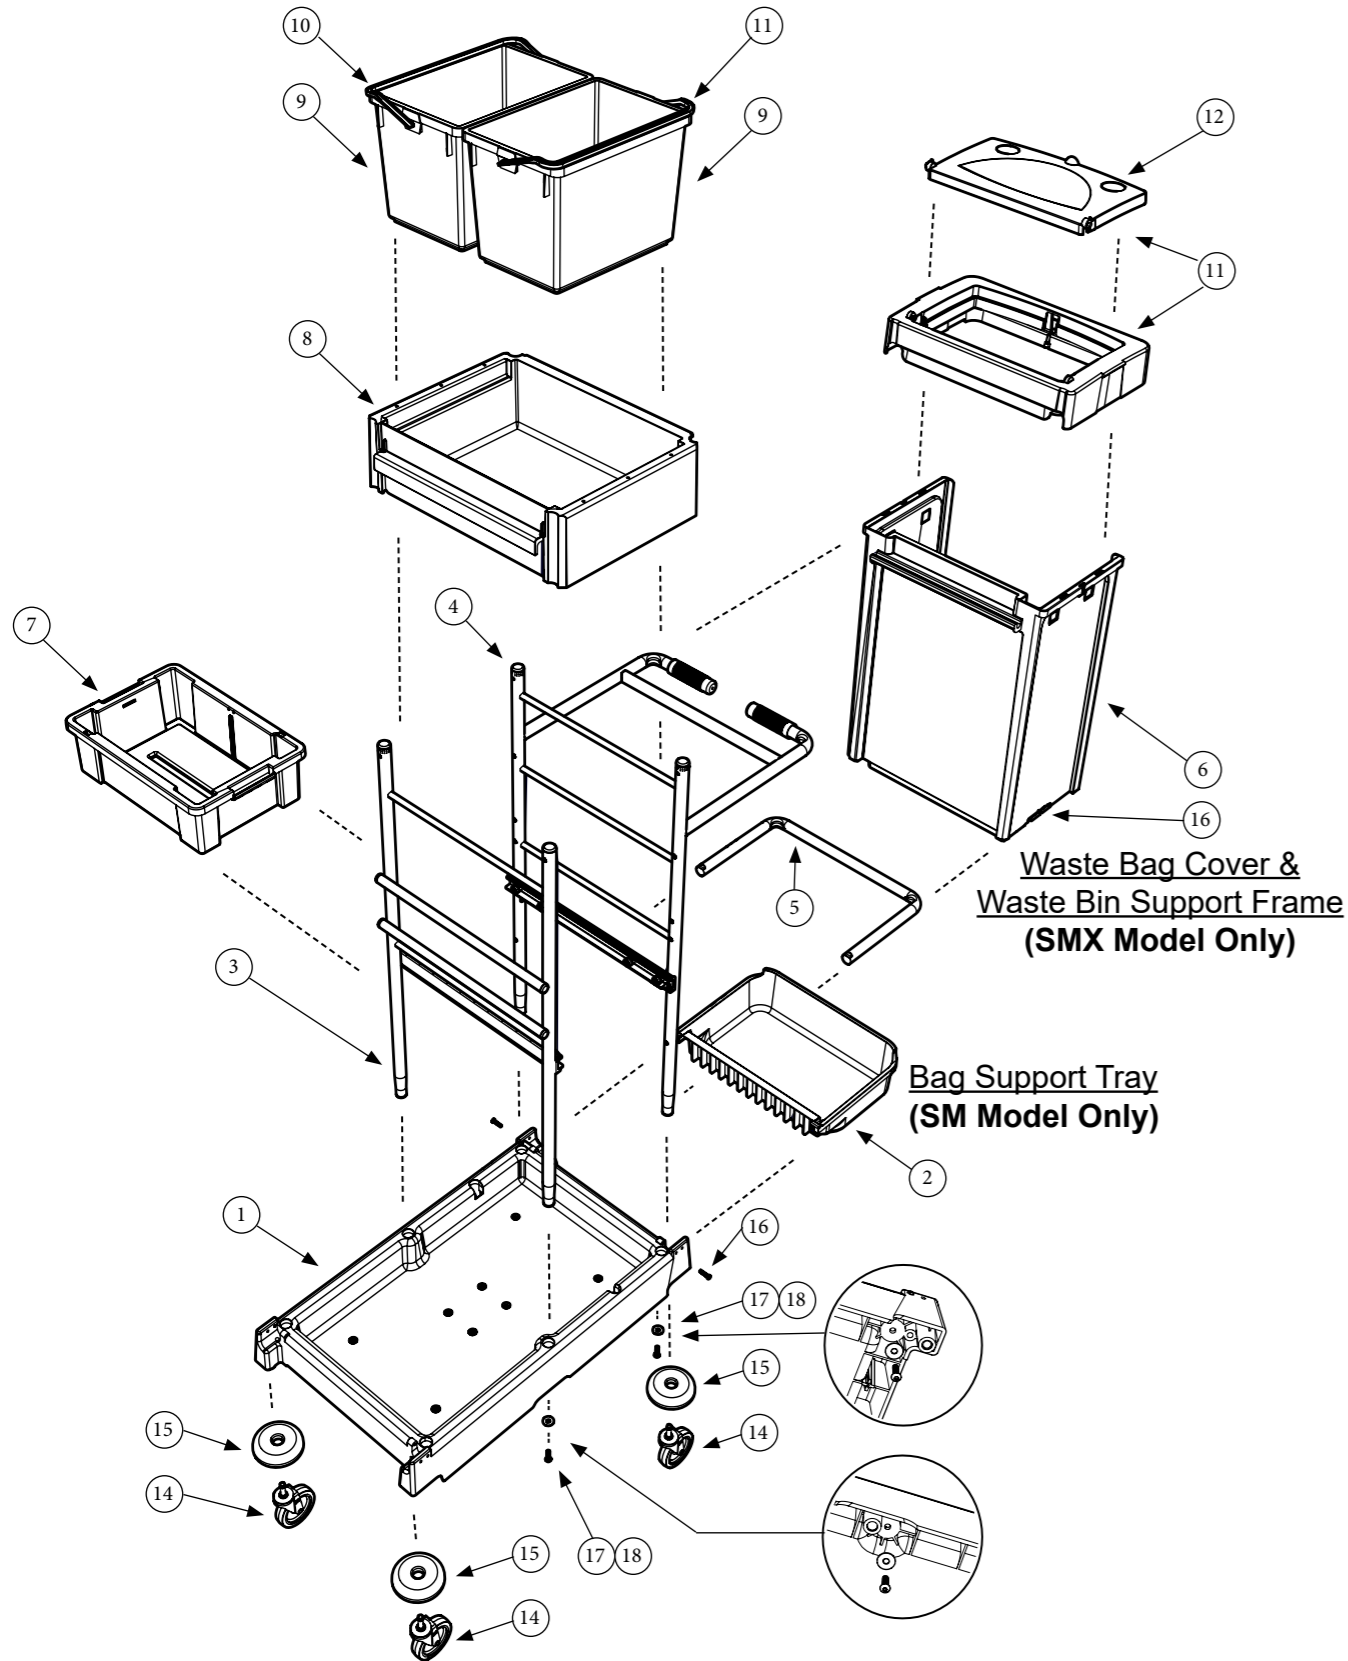

# Exploded Spare ServoMatic SMX-1705

Item Number	Item Description	Part Number	Quantity	Trolley Model
1	Large black refo trolley base	910011	1	SM & SMX
2	Bag support tray black refo	910372	1	SM ONLY
3	Front upright assembly with 1 x runner	910972	1	SM & SMX
4	Rear upright assembly painted silver with 1 x runner and handle grips	912705	1	SM & SMX
5	Waste bin support frame (mild steel) weld assembly painted silver	912012	1	SMX ONLY
6	Waste bag cover and clip assembly	912677	1	SMX ONLY
7	Half storage black refo box assembly	910305	1	SM & SMX
8	Clip on balck refo plain tray moulding	910012	1	SM & SMX
9	10 Litre bucket (grey)	905126	2	SM & SMX
10	6L Bucket handle (red)	905161	1	SM & SMX
11	6L Bucket handle (blue)	905162	1	SM & SMX
12	3 Piece Lidset	912676	1	SM & SMX
13	Colour code disc dark grey	223124	2	SM & SMX
14	4 Inch stem fitting castor	204062	4	SM & SMX
15	Buffer moulding	227479	4	SM & SMX
16	M5 x 35mm Pozi-pan screw Z/PL	220033	-	SM & SMX
17	M8 x 25mm LG.Socket bolt Z/PL	219555	-	SM & SMX
18	M8 Washer Z/PL	221154	-	SM & SMX
19	120-Litre grey waste bags (roll of 10 - 700mm x 1100mm) - <b>Optional</b>	908229	0.1	SM & SMX