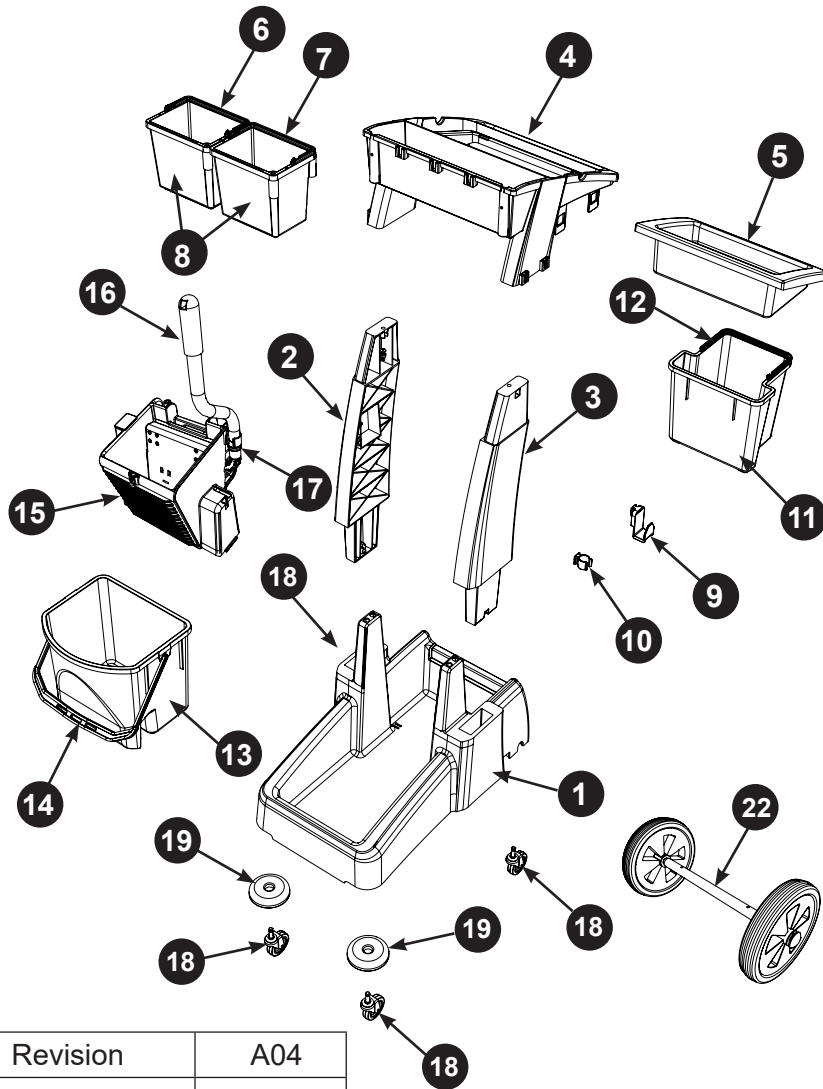

# Exploded Spares MM-3

Revision	A04
Part Number	915052

Number	Description	Part Number	Quantity
1	Reflo Base	915029	1
2	Left Hand Upright	914907	1
3	Right Hand Upright	914906	1
4	Handle Frame	913982	1
5	Top Tray	913981	1
6	Red Handle	905149	1
7	Blue Handle	905150	1
8	5 Litre Bucket	223565	2
9	Versaclean Hook T Slot x 10	912547	1
10	22mm Mid Mop Clamp x 10	629883	1
11	15 Litre Rear Bucket	913976	1
12	Red Handle- (For Rear Bucket)	913977	1
13	17 Litre Front Bucket	913975	1
14	Blue Handle- (For Front Bucket)	905142	1
15	Mop Press	915236	1
16	Mop Press Handle	915056	1
17	C Clip	223399	1
18	Castors	204118	4
19	Buffers	227479	2
20	M8 x 25mm Socket Bolt	219555	4
Big Wheel Only:			
21	No 6 X 1 3/8 Inch Long Pozi Pan Screw	219848	2
22	Replacement Axle Wheel Assembly	915320	1