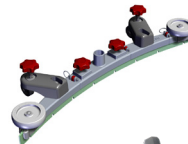

INCLUDED ACCESSORIES

2 x 903449 - 370MM POLYSCRUB
SCRUBBING BRUSH

903853 - 750 TWINTEC ALUMINIUM
FLOOR TOOL (38MM HOSE, RED
TRIM, SERILOR BLADES)

220386 - UK TYPE CHARGING LEAD