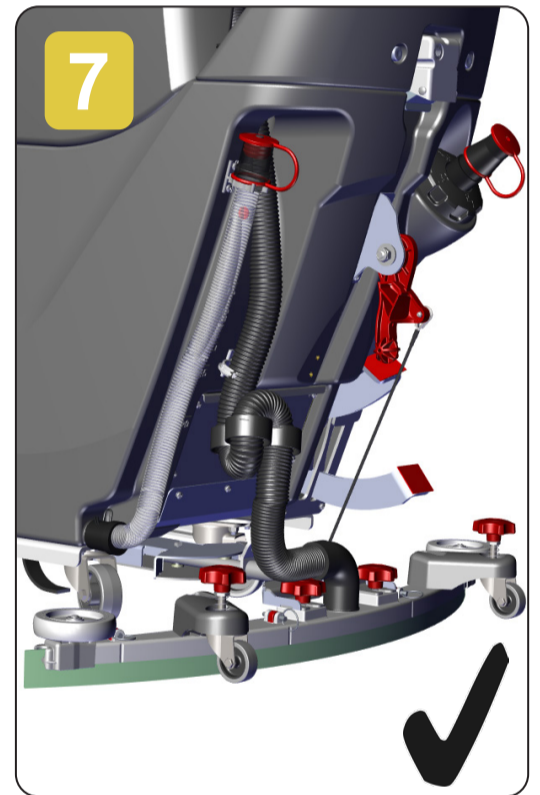

TBL8572 Operating Guide

Walk-behind Battery Scrubber Dryer

To start the machine, turn the key (1) set the direction switch to forward (2) set the speed control (3).

Wet water flow by turning the dial and the Vacuum On/Off button as required.

Pull the start triggers with the deck down, this will start the brush spinning.