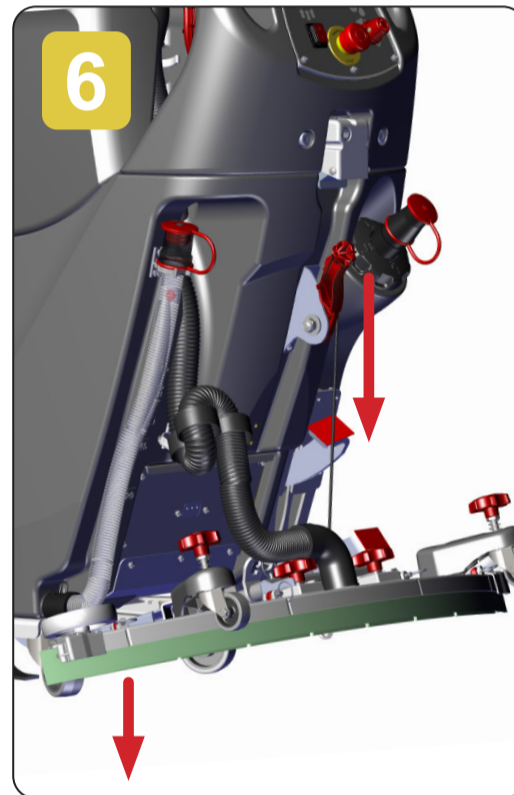

TBL8572 Operating Guide

Walk-behind Battery Scrubber Dryer

To start the machine, turn the key (1) set the direction switch to forward (2) set the speed control (3).

Wet water flow by turning the dial and the Vacuum On/Off button as required.

Pull the start triggers with the deck down, this will start the brush spinning.