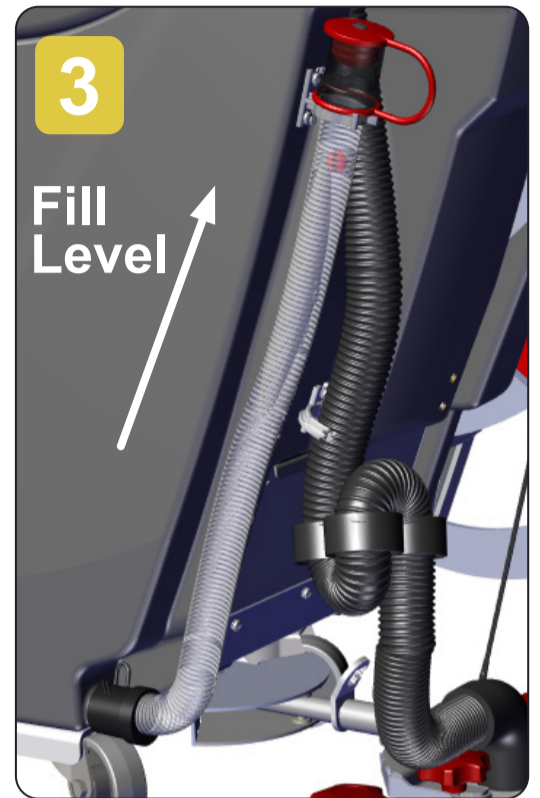

TBL8572 Operating Guide

Walk-behind Battery Scrubber Dryer

To start the machine, turn the key (1) set the direction switch to forward (2) set the speed control (3).

Wet water flow by turning the dial and the Vacuum On/Off button as required.

Pull the start triggers with the deck down, this will start the brush spinning.