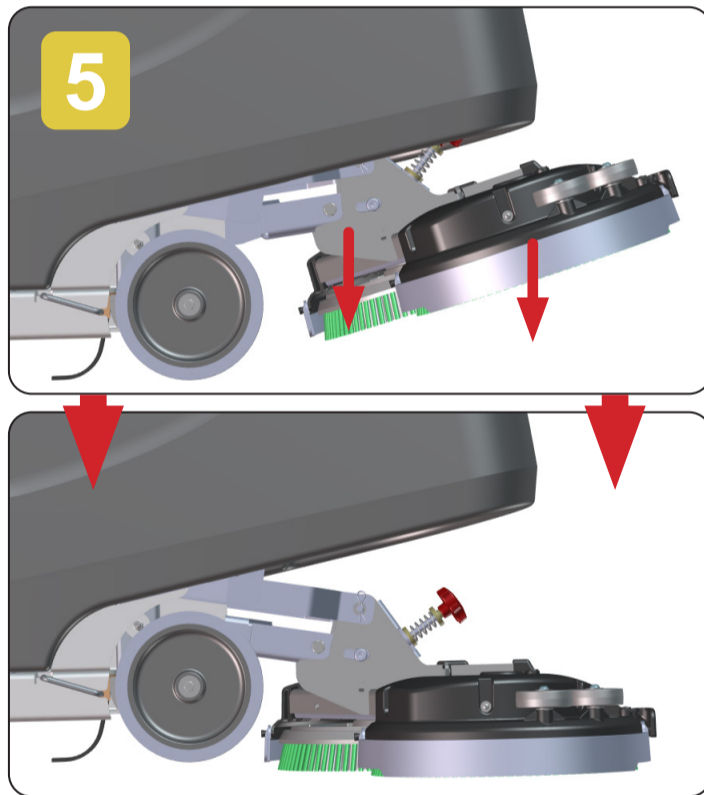

TBL8572 Operating Guide

Walk-behind Battery Scrubber Dryer

To start the machine, turn the key (1) set the direction switch to forward (2) set the speed control (3).

Wet water flow by turning the dial and the Vacuum On/Off button as required.

Pull the start triggers with the deck down, this will start the brush spinning.