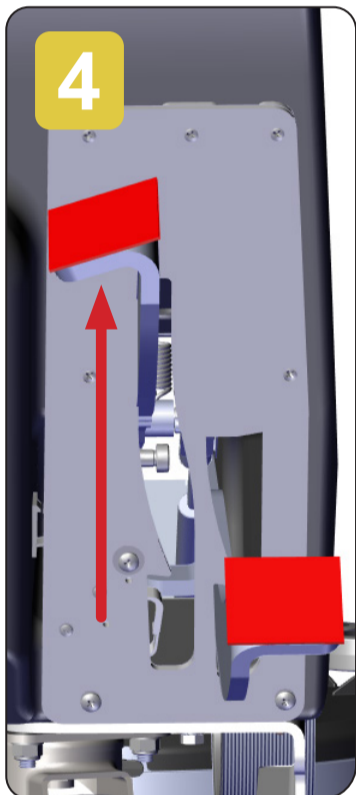

TBL8572 Operating Guide

Walk-behind Battery Scrubber Dryer

To start the machine, turn the key (1) set the direction switch to forward (2) set the speed control (3).

Wet water flow by turning the dial and the Vacuum On/Off button as required.

Pull the start triggers with the deck down, this will start the brush spinning.