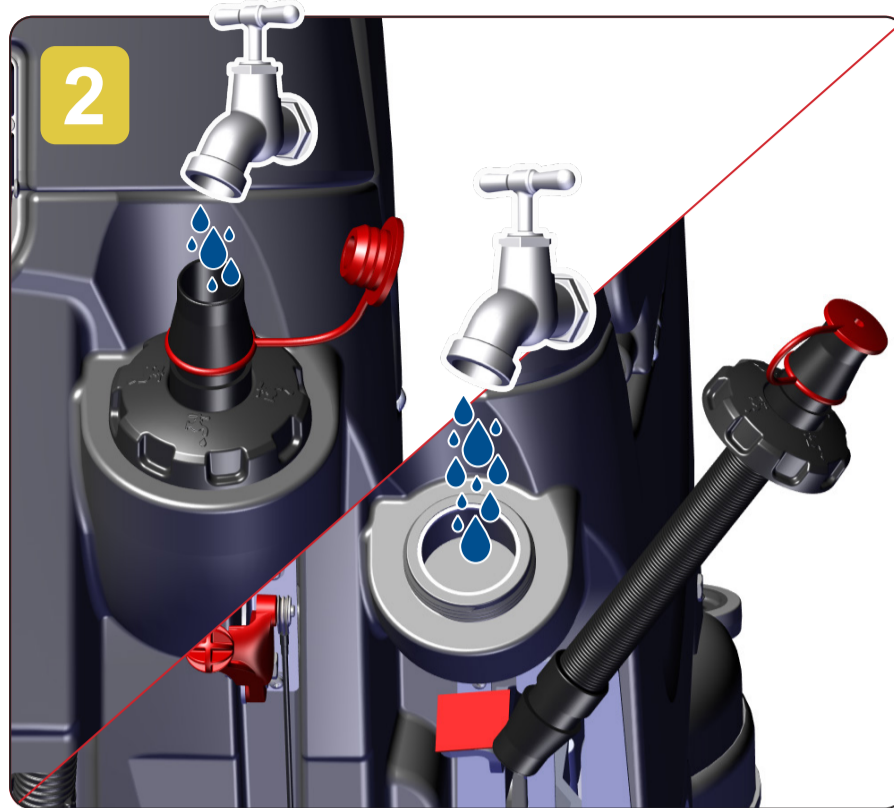

TBL8572 Operating Guide

Walk-behind Battery Scrubber Dryer

To start the machine, turn the key (1) set the direction switch to forward (2) set the speed control (3).

Wet water flow by turning the dial and the Vacuum On/Off button as required.

Pull the start triggers with the deck down, this will start the brush spinning.