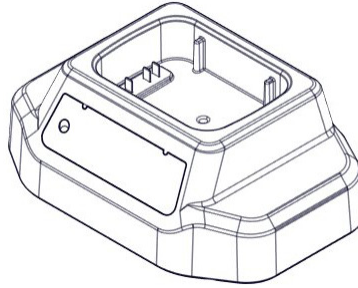

WBV370NX Exploded Spares

Numatic Battery Vacuum Range

8

1

9

2

10

3

4

7

5

6

11

12

	Description	Part Number
1	CINDERSON BYPASS MOTOR ASSEMBLY (36V DC 400W)	914156
2	WV/CVC FLOAT CAGE ASSEMBLY	502136
3	370 BLUE DRUM ASSEMBLY	908663
4	370 DRUM HANDLE	907190
5	WHEEL HUB FOR 2 SHOT WHEEL	227868
	HENRY WHEEL 2 SHOT MOULDING	227640
	NO8.5/8 INCH LG.POZI-PAN.SCREW.Z/PL.PLASTITE	219105
6	TRIM FOR 2 SHOT WHEEL (BLACK)	227638
7	50MM TWIN WHEEL CASTOR WITH PU TYRE (REF HF0380)	204111
8	NX 300.LITHIUM BATTERY.37.8100 (300W/HR) PACKED.UN3480 (V2)	913686
9	NX.300 LITHIUM BATTERY CHARGER	911334
10	MAINS CABLE.BLACK.1800.0m75.3 .UK PLUG.	912365
	MAINS CABLE.BLACK.1800.0m75.3.EUROPEAN PLUG.	912361
	MAINS CABLE.BLACK.1800.1.3. AUSTRALIAN PLUG.	912360
	MAINS CABLE.BLACK.1800.1.3. SWISS PLUG.	912364
	MAINS CABLE.BLACK.1800.18AWG.3. NORTH AMERICAN PLUG.	912362
	MAINS CABLE.BLACK.1800.1.3. SOUTH AFRICAN PLUG.	912363
11	12" TRITEX FILTER (DRY ONLY USE)	909559
12	10 X NVM2BH BAGS	604016