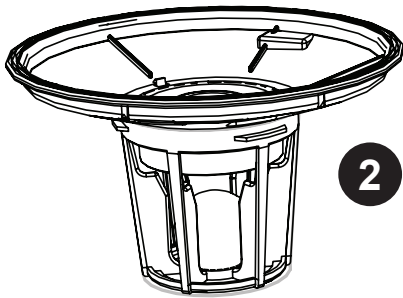

WBV370NX Exploded Spares

Numatic Battery Vacuum Range

8

1

9

2

10

3

4

7

5

6

11

12

	Description	Part Number
1	CINDERSON BYPASS MOTOR ASSEMBLY (36V DC 400W)	914156
2	WV/CVC FLOAT CAGE ASSEMBLY	502136
3	370 BLUE DRUM ASSEMBLY	908663
4	370 DRUM HANDLE	907190
5	WHEEL HUB FOR 2 SHOT WHEEL	227868
	HENRY WHEEL 2 SHOT MOULDING	227640
	NO8.5/8 INCH LG.POZI-PAN.SCREW.Z/PL.PLASTITE	219105
6	TRIM FOR 2 SHOT WHEEL (BLACK)	227638
7	50MM TWIN WHEEL CASTOR WITH PU TYRE (REF HF0380)	204111
8	NX 300.LITHIUM BATTERY.37.8100 (300W/HR) PACKED.UN3480 (V2)	913686
9	NX.300 LITHIUM BATTERY CHARGER	911334
10	MAINS CABLE.BLACK.1800.0m75.3 .UK PLUG.	912365
	MAINS CABLE.BLACK.1800.0m75.3.EUROPEAN PLUG.	912361
	MAINS CABLE.BLACK.1800.1.3. AUSTRALIAN PLUG.	912360
	MAINS CABLE.BLACK.1800.1.3. SWISS PLUG.	912364
	MAINS CABLE.BLACK.1800.18AWG.3. NORTH AMERICAN PLUG.	912362
	MAINS CABLE.BLACK.1800.1.3. SOUTH AFRICAN PLUG.	912363
11	12" TRITEX FILTER (DRY ONLY USE)	909559
12	10 X NVM2BH BAGS	604016