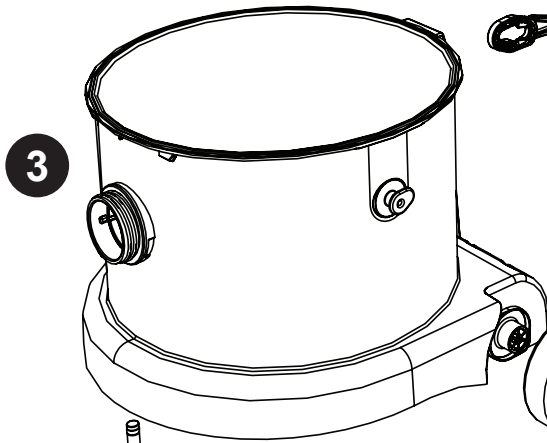

WBV370NX Exploded Spares

Numatic Battery Vacuum Range

8

1

9

2

10

3

4

7

5

6

11

12

	Description	Part Number
1	CINDERSON BYPASS MOTOR ASSEMBLY (36V DC 400W)	914156
2	WV/CVC FLOAT CAGE ASSEMBLY	502136
3	370 BLUE DRUM ASSEMBLY	908663
4	370 DRUM HANDLE	907190
5	WHEEL HUB FOR 2 SHOT WHEEL	227868
	HENRY WHEEL 2 SHOT MOULDING	227640
	NO8.5/8 INCH LG.POZI-PAN.SCREW.Z/PL.PLASTITE	219105
6	TRIM FOR 2 SHOT WHEEL (BLACK)	227638
7	50MM TWIN WHEEL CASTOR WITH PU TYRE (REF HF0380)	204111
8	NX 300.LITHIUM BATTERY.37.8100 (300W/HR) PACKED.UN3480 (V2)	913686
9	NX.300 LITHIUM BATTERY CHARGER	911334
10	MAINS CABLE.BLACK.1800.0m75.3 .UK PLUG.	912365
	MAINS CABLE.BLACK.1800.0m75.3.EUROPEAN PLUG.	912361
	MAINS CABLE.BLACK.1800.1.3. AUSTRALIAN PLUG.	912360
	MAINS CABLE.BLACK.1800.1.3. SWISS PLUG.	912364
	MAINS CABLE.BLACK.1800.18AWG.3. NORTH AMERICAN PLUG.	912362
	MAINS CABLE.BLACK.1800.1.3. SOUTH AFRICAN PLUG.	912363
11	12" TRITEX FILTER (DRY ONLY USE)	909559
12	10 X NVM2BH BAGS	604016

(607311 Kit A11/85)

Image Reference	Item Description	Part Number	Item Quantity
	PARALLEL HOSE 32MM (BOFLEX (2.2))	915907	1
	STAINLESS STEEL BEND STAINLESS STEEL STRAIGHT	601027 601008	1 2
	32MM MULTIFLO WET 300MM FLOOR NOZZLE	900954	1
	32MM MULTIFLO BRUSH 300MM FLOOR NOZZLE	900918	1