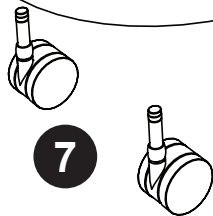

4

7

5

6

11

12

	Description	Part Number
1	CINDERSON BYPASS MOTOR ASSEMBLY (36V DC 400W)	914156
2	WV/CVC FLOAT CAGE ASSEMBLY	502136
3	370 BLUE DRUM ASSEMBLY	908663
4	370 DRUM HANDLE	907190
5	WHEEL HUB FOR 2 SHOT WHEEL	227868
	HENRY WHEEL 2 SHOT MOULDING	227640
	NO8.5/8 INCH LG.POZI-PAN.SCREW.Z/PL.PLASTITE	219105
6	TRIM FOR 2 SHOT WHEEL (BLACK)	227638
7	50MM TWIN WHEEL CASTOR WITH PU TYRE (REF HF0380)	204111
8	NX 300.LITHIUM BATTERY.37.8100 (300W/HR) PACKED.UN3480 (V2)	913686
9	NX.300 LITHIUM BATTERY CHARGER	911334
10	MAINS CABLE.BLACK.1800.0m75.3 .UK PLUG.	912365
	MAINS CABLE.BLACK.1800.0m75.3.EUROPEAN PLUG.	912361
	MAINS CABLE.BLACK.1800.1.3. AUSTRALIAN PLUG.	912360
	MAINS CABLE.BLACK.1800.1.3. SWISS PLUG.	912364
	MAINS CABLE.BLACK.1800.18AWG.3. NORTH AMERICAN PLUG.	912362
	MAINS CABLE.BLACK.1800.1.3. SOUTH AFRICAN PLUG.	912363
11	12" TRITEX FILTER (DRY ONLY USE)	909559
12	10 X NVM2BH BAGS	604016