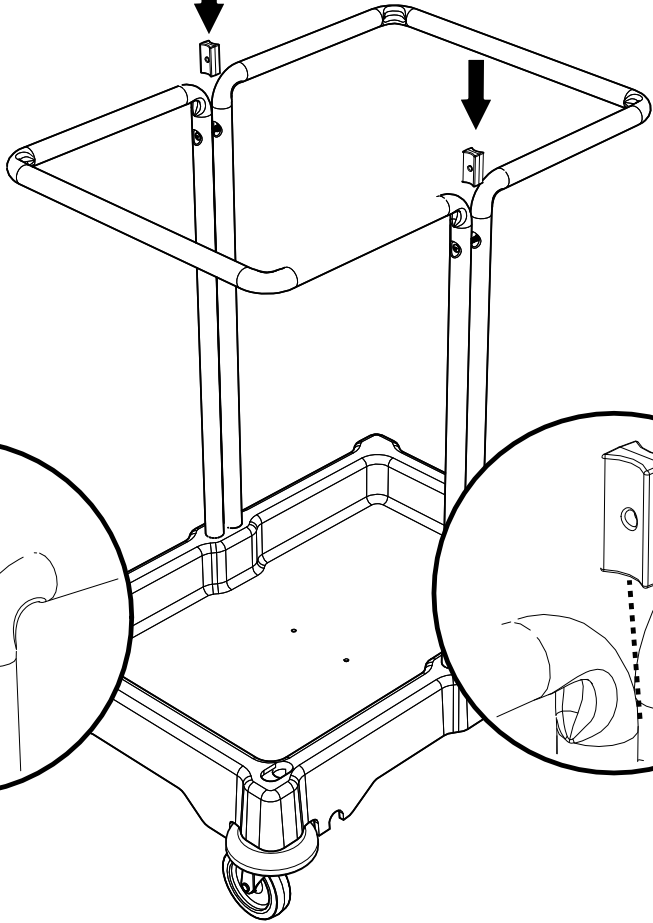

M8 25mm  
Socket Bolt

ITEM	DESCRIPTION	QTY
1	LID ASSEMBLY	2
2	UPRIGHT	1
3	UPRIGHT	1
4	BASE	1
7	REPLACEMENT 70 LTR POLYBAGS(NO SHOWN)	1 X 10

M5 X 45

NBT-200

NSX-200/LLT-200

120 LTR

140 LTR

# NSX-200/LLT-200

Notes:

A large rectangular area with rounded corners, containing 25 horizontal dotted lines for writing.