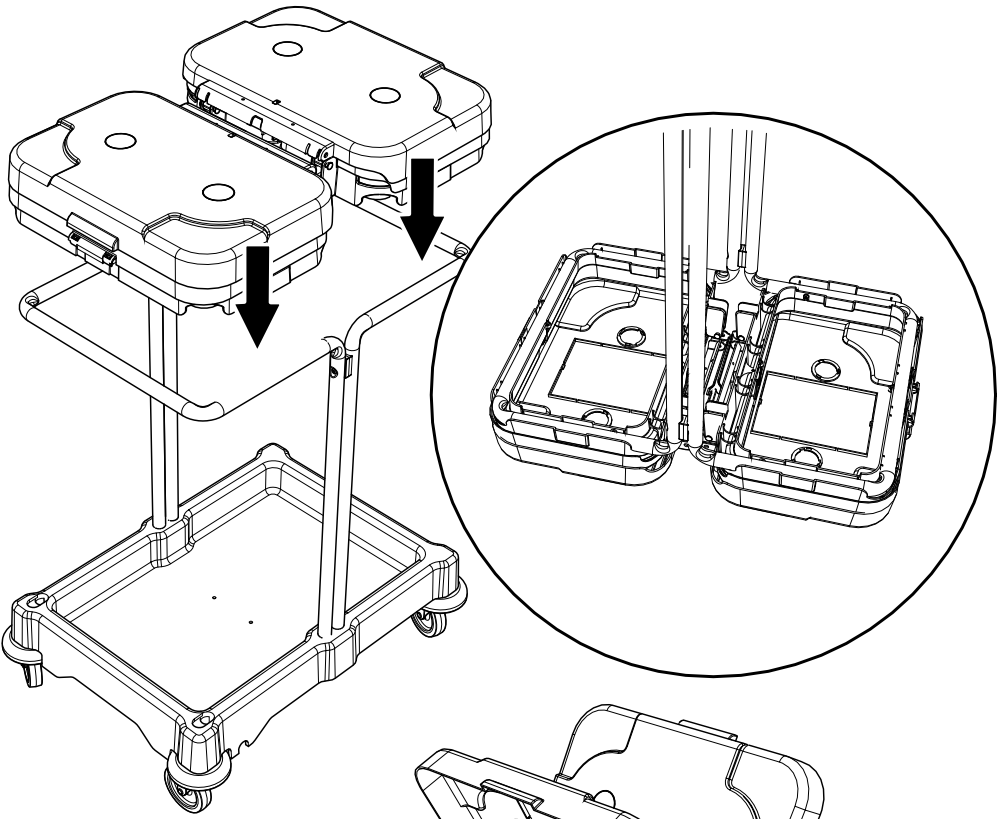

M8 25mm  
Socket Bolt

ITEM	DESCRIPTION	QTY
1	LID ASSEMBLY	2
2	UPRIGHT	1
3	UPRIGHT	1
4	BASE	1
7	REPLACEMENT 70 LTR POLYBAGS(NO SHOWN)	1 X 10

M5 X 45

NBT-200

NSX-200/LLT-200

120 LTR

140 LTR

# NSX-200/LLT-200

Notes:

A large rectangular area with rounded corners, containing 25 horizontal dotted lines for writing.