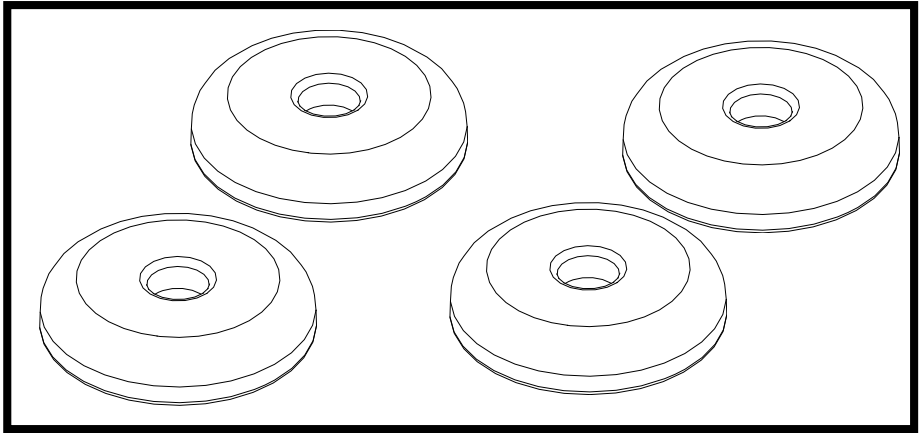

M8 25mm  
Socket Bolt

ITEM	DESCRIPTION	QTY
1	LID ASSEMBLY	2
2	UPRIGHT	1
3	UPRIGHT	1
4	BASE	1
7	REPLACEMENT 70 LTR POLYBAGS(NO SHOWN)	1 X 10

M5 X 45

NBT-200

NSX-200/LLT-200

120 LTR

140 LTR

# NSX-200/LLT-200

Notes:

A large rectangular area with rounded corners, containing 25 horizontal dotted lines for writing.