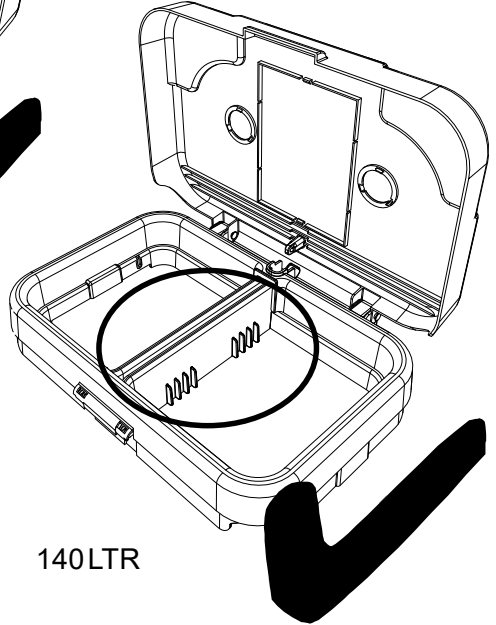

M8 25mm  
Socket Bolt

ITEM	DESCRIPTION	QTY
1	LID ASSEMBLY	2
2	UPRIGHT	1
3	UPRIGHT	1
4	BASE	1
7	REPLACEMENT 70 LTR POLYBAGS(NO SHOWN)	1 X 10

M5 X 45

NBT-200

NSX-200/LLT-200

120 LTR

140 LTR

# NSX-200/LLT-200

Notes:

A large rectangular area with rounded corners, containing 25 horizontal dotted lines for writing.