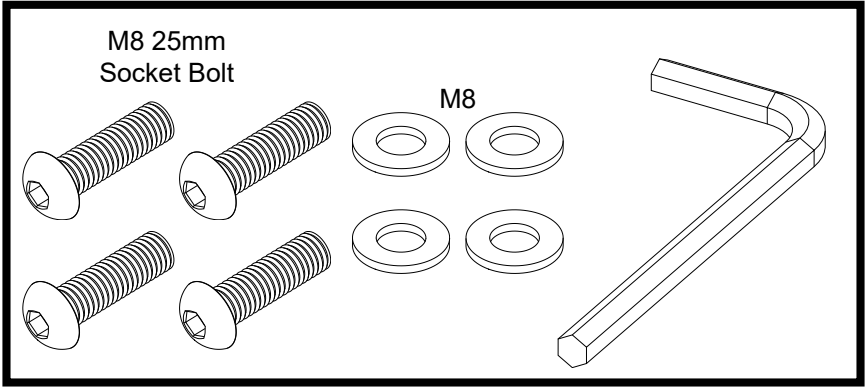

M8 25mm  
Socket Bolt

ITEM	DESCRIPTION	QTY
1	LID ASSEMBLY	2
2	UPRIGHT	1
3	UPRIGHT	1
4	BASE	1
7	REPLACEMENT 70 LTR POLYBAGS(NO SHOWN)	1 X 10

M5 X 45

NBT-200

NSX-200/LLT-200

120 LTR

140 LTR

# NSX-200/LLT-200

Notes:

A large rectangular area with rounded corners, containing 25 horizontal dotted lines for writing.