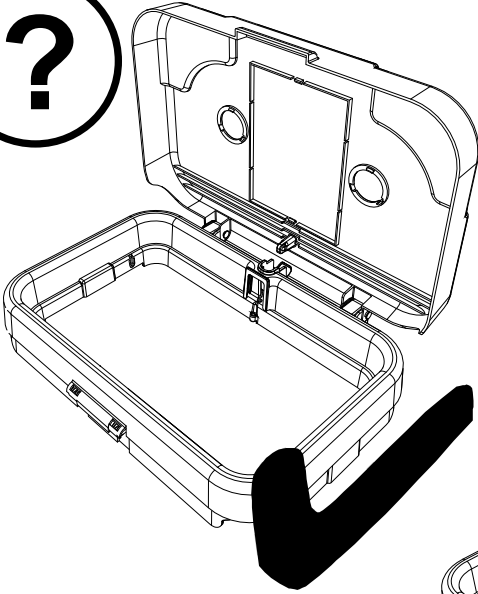

M8 25mm  
Socket Bolt

ITEM	DESCRIPTION	QTY
1	LID ASSEMBLY	2
2	UPRIGHT	1
3	UPRIGHT	1
4	BASE	1
7	REPLACEMENT 70 LTR POLYBAGS(NO SHOWN)	1 X 10

M5 X 45

NBT-200

NSX-200/LLT-200

120 LTR

140 LTR

# NSX-200/LLT-200

Notes:

A large rectangular area with rounded corners, containing 25 horizontal dotted lines for writing.