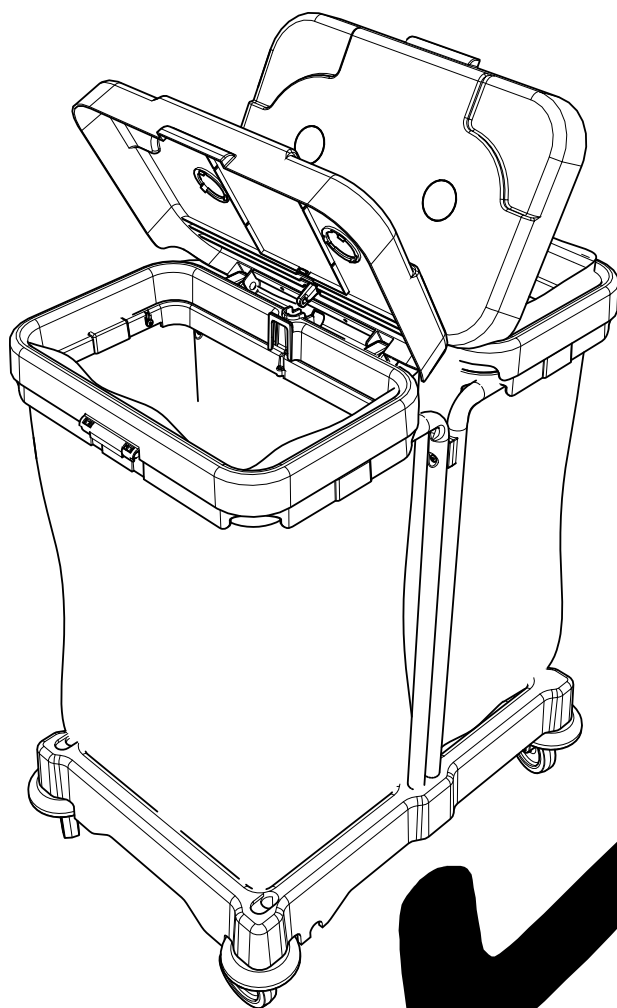

M8 25mm  
Socket Bolt

ITEM	DESCRIPTION	QTY
1	LID ASSEMBLY	2
2	UPRIGHT	1
3	UPRIGHT	1
4	BASE	1
7	REPLACEMENT 70 LTR POLYBAGS(NO SHOWN)	1 X 10

M5 X 45

NBT-200

NSX-200/LLT-200

120 LTR

140 LTR

# NSX-200/LLT-200

Notes:

A large rectangular area with rounded corners, containing 25 horizontal dotted lines for writing.