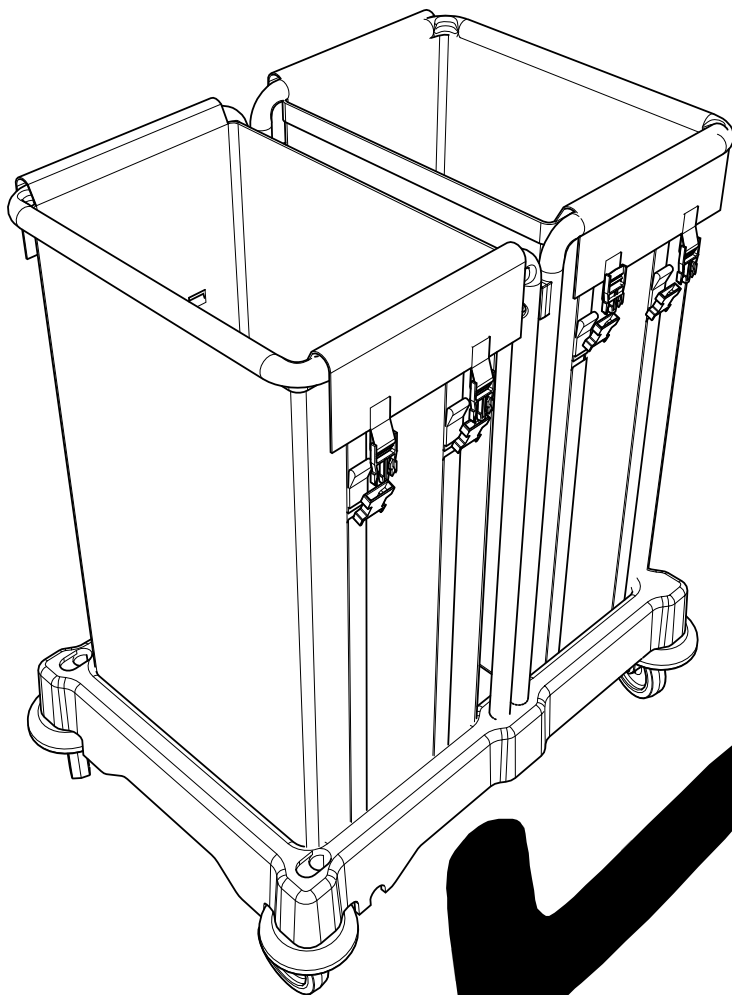

M8 25mm  
Socket Bolt

ITEM	DESCRIPTION	QTY
1	LID ASSEMBLY	2
2	UPRIGHT	1
3	UPRIGHT	1
4	BASE	1
7	REPLACEMENT 70 LTR POLYBAGS(NO SHOWN)	1 X 10

M5 X 45

NBT-200

NSX-200/LLT-200

120 LTR

140 LTR

# NSX-200/LLT-200

Notes:

A large rectangular area with rounded corners, containing 25 horizontal dotted lines for writing.