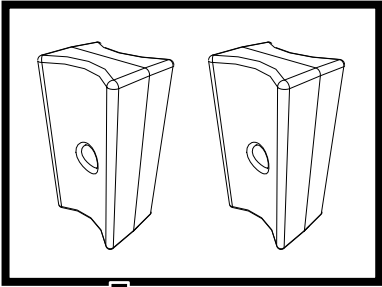

M8 25mm  
Socket Bolt

ITEM	DESCRIPTION	QTY
1	LID ASSEMBLY	2
2	UPRIGHT	1
3	UPRIGHT	1
4	BASE	1
7	REPLACEMENT 70 LTR POLYBAGS(NO SHOWN)	1 X 10

M5 X 45

NBT-200

NSX-200/LLT-200

120 LTR

140 LTR

# NSX-200/LLT-200

Notes:

A large rectangular area with rounded corners, containing 25 horizontal dotted lines for writing.