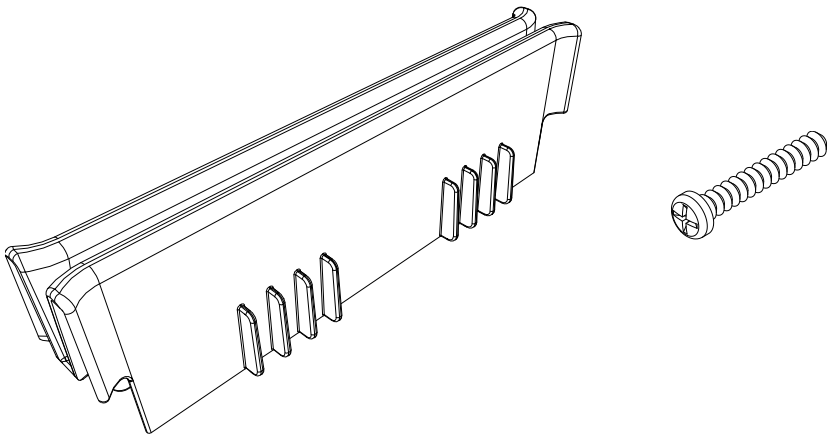

M8 25mm  
Socket Bolt

ITEM	DESCRIPTION	QTY
1	LID ASSEMBLY	2
2	UPRIGHT	1
3	UPRIGHT	1
4	BASE	1
7	REPLACEMENT 70 LTR POLYBAGS(NO SHOWN)	1 X 10

M5 X 45

NBT-200

NSX-200/LLT-200

120 LTR

140 LTR

# NSX-200/LLT-200

Notes:

A large rectangular area with rounded corners, containing 25 horizontal dotted lines for writing.