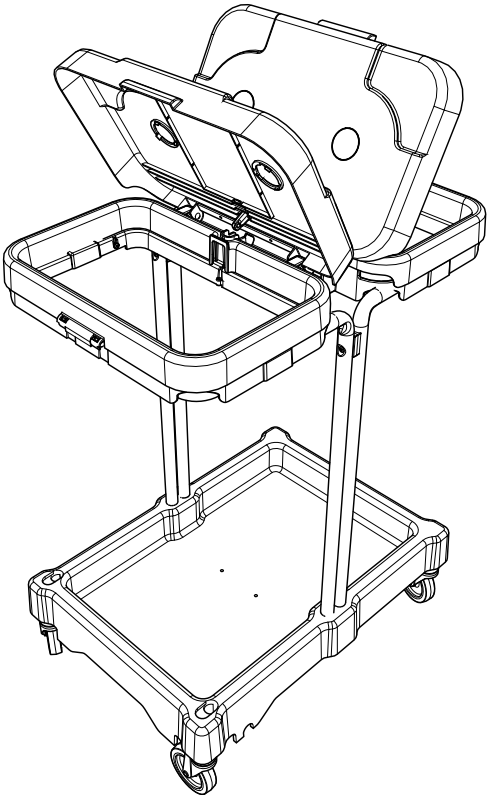

M8 25mm  
Socket Bolt

ITEM	DESCRIPTION	QTY
1	LID ASSEMBLY	2
2	UPRIGHT	1
3	UPRIGHT	1
4	BASE	1
7	REPLACEMENT 70 LTR POLYBAGS(NO SHOWN)	1 X 10

M5 X 45

NBT-200

NSX-200/LLT-200

120 LTR

140 LTR

# NSX-200/LLT-200

Notes:

A large rectangular area with rounded corners, containing 25 horizontal dotted lines for writing.