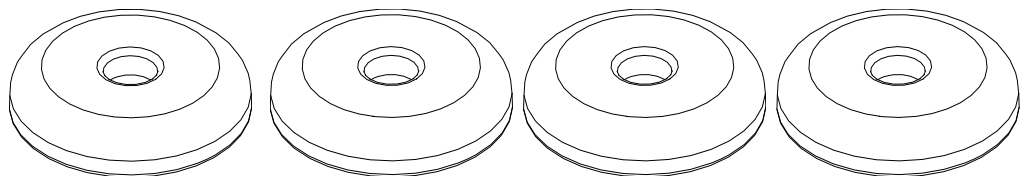

NSX-240

LLT-200

NBT-200

**Numatic**

numatic.com

Original Instructions

M8

M5 X 45

M8 25mm  
Socket Bolt

ITEM	DESCRIPTION	QTY
1	LID ASSEMBLY	2
2	UPRIGHT	1
3	UPRIGHT	1
4	BASE	1
7	REPLACEMENT 70 LTR POLYBAGS(NO SHOWN)	1 X 10

M5 X 45

NBT-200

NSX-200/LLT-200

120 LTR

140 LTR

# NSX-200/LLT-200

Notes:

A large rectangular area with rounded corners, containing 25 horizontal dotted lines for writing.