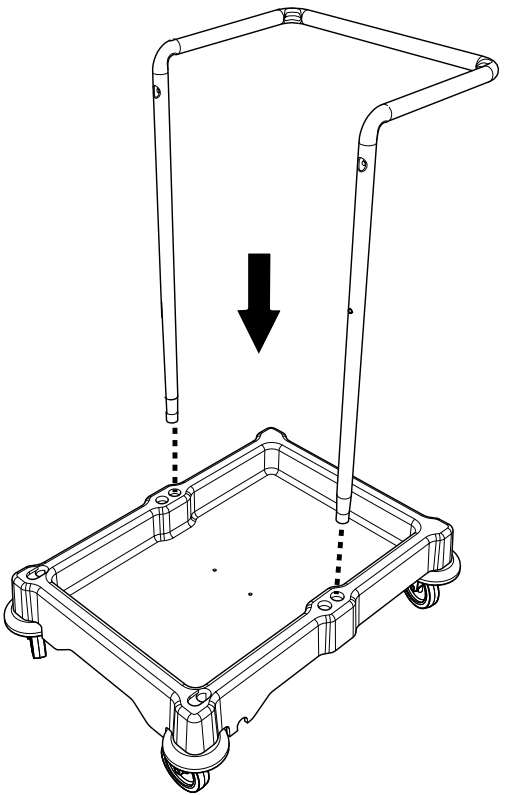

M8 25mm  
Socket Bolt

ITEM	DESCRIPTION	QTY
1	LID ASSEMBLY	2
2	UPRIGHT	1
3	UPRIGHT	1
4	BASE	1
7	REPLACEMENT 70 LTR POLYBAGS(NO SHOWN)	1 X 10

M5 X 45

NBT-200

NSX-200/LLT-200

120 LTR

140 LTR

# NSX-200/LLT-200

Notes:

A large rectangular area with rounded corners, containing 25 horizontal dotted lines for writing.