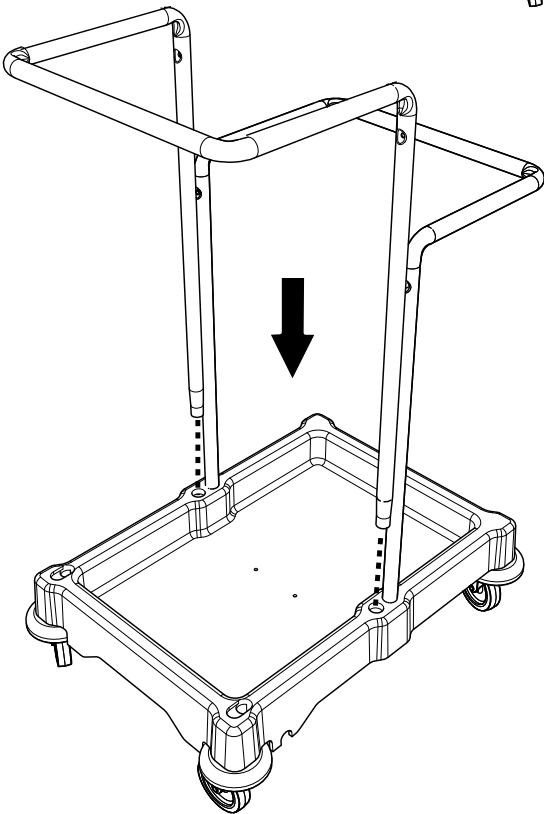

M8 25mm  
Socket Bolt

ITEM	DESCRIPTION	QTY
1	LID ASSEMBLY	2
2	UPRIGHT	1
3	UPRIGHT	1
4	BASE	1
7	REPLACEMENT 70 LTR POLYBAGS(NO SHOWN)	1 X 10

M5 X 45

NBT-200

NSX-200/LLT-200

120 LTR

140 LTR

# NSX-200/LLT-200

Notes:

A large rectangular area with rounded corners, containing 25 horizontal dotted lines for writing.