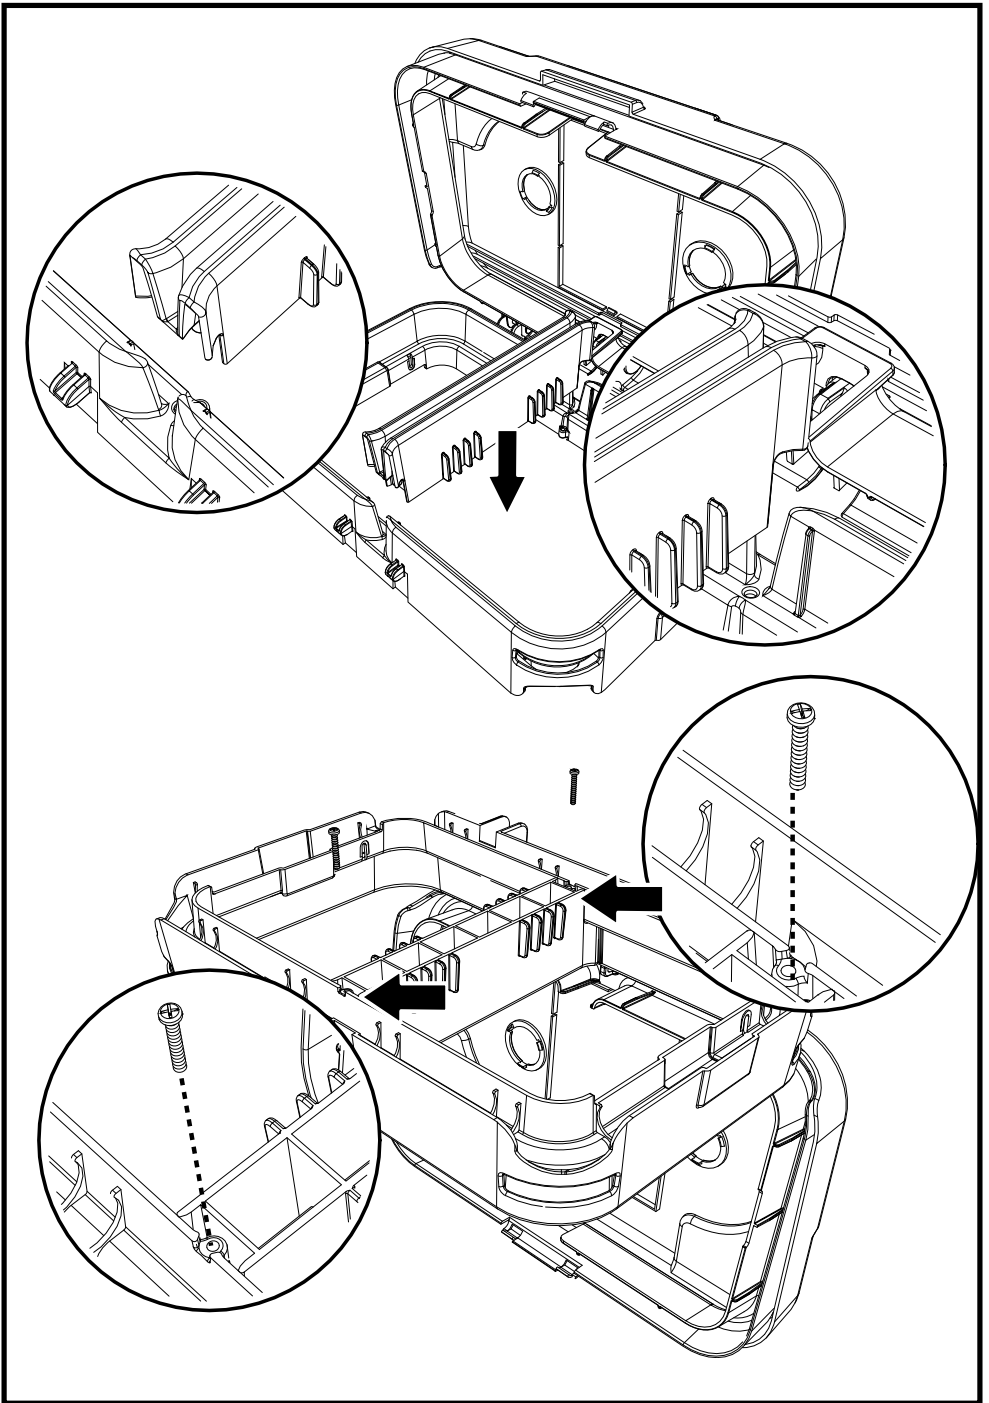

M8 25mm  
Socket Bolt

ITEM	DESCRIPTION	QTY
1	LID ASSEMBLY	2
2	UPRIGHT	1
3	UPRIGHT	1
4	BASE	1
7	REPLACEMENT 70 LTR POLYBAGS(NO SHOWN)	1 X 10

M5 X 45

NBT-200

NSX-200/LLT-200

120 LTR

140 LTR

# NSX-200/LLT-200

Notes:

A large rectangular area with rounded corners, containing 25 horizontal dotted lines for writing.