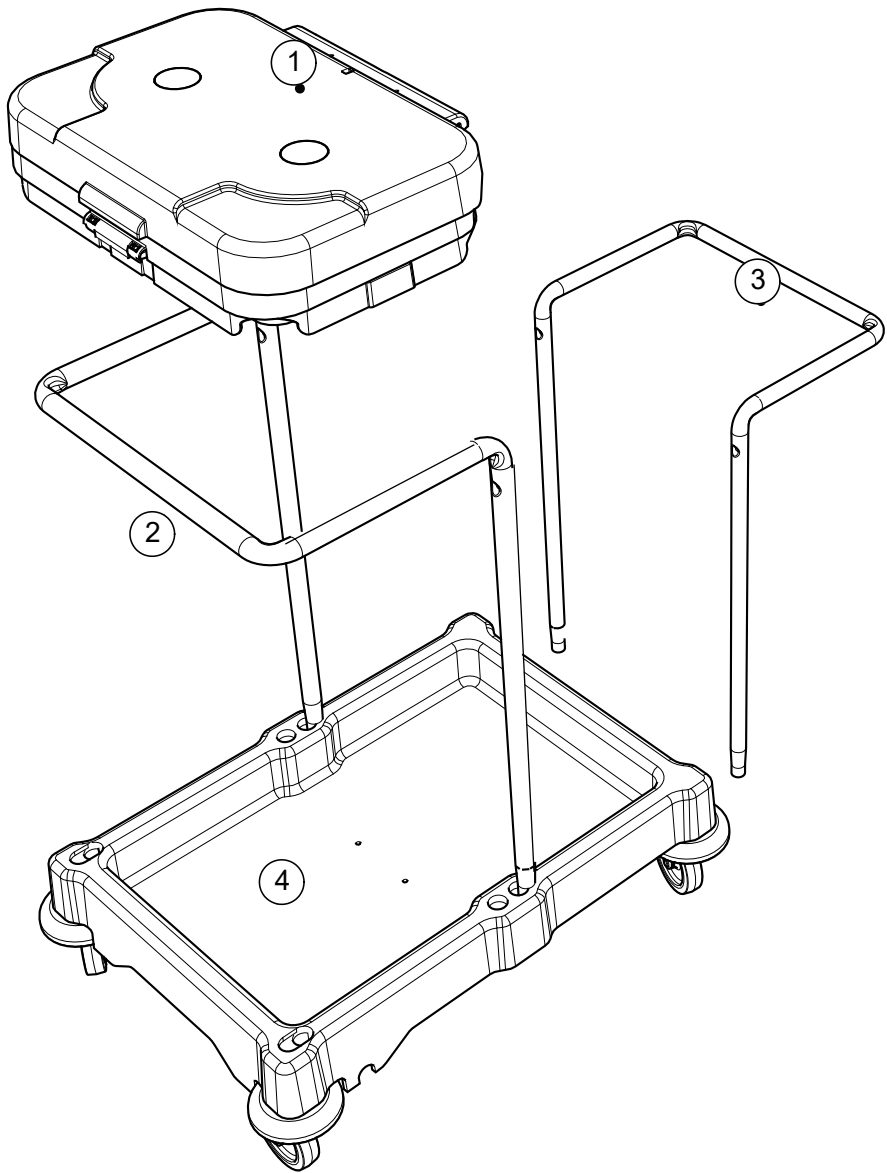

M8 25mm  
Socket Bolt

ITEM	DESCRIPTION	QTY
1	LID ASSEMBLY	2
2	UPRIGHT	1
3	UPRIGHT	1
4	BASE	1
7	REPLACEMENT 70 LTR POLYBAGS(NO SHOWN)	1 X 10

M5 X 45

NBT-200

NSX-200/LLT-200

120 LTR

140 LTR

# NSX-200/LLT-200

Notes:

A large rectangular area with rounded corners, containing 25 horizontal dotted lines for writing.