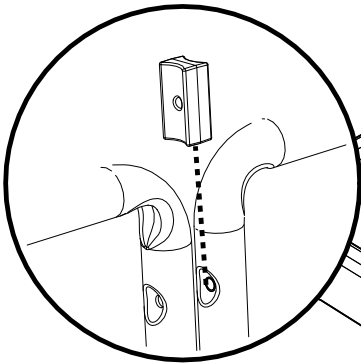

M8 25mm  
Socket Bolt

ITEM	DESCRIPTION	QTY
1	LID ASSEMBLY	2
2	UPRIGHT	1
3	UPRIGHT	1
4	BASE	1
7	REPLACEMENT 70 LTR POLYBAGS(NO SHOWN)	1 X 10

M5 X 45

NBT-200

NSX-200/LLT-200

120 LTR

140 LTR

# NSX-200/LLT-200

Notes:

A large rectangular area with rounded corners, containing 25 horizontal dotted lines for writing.