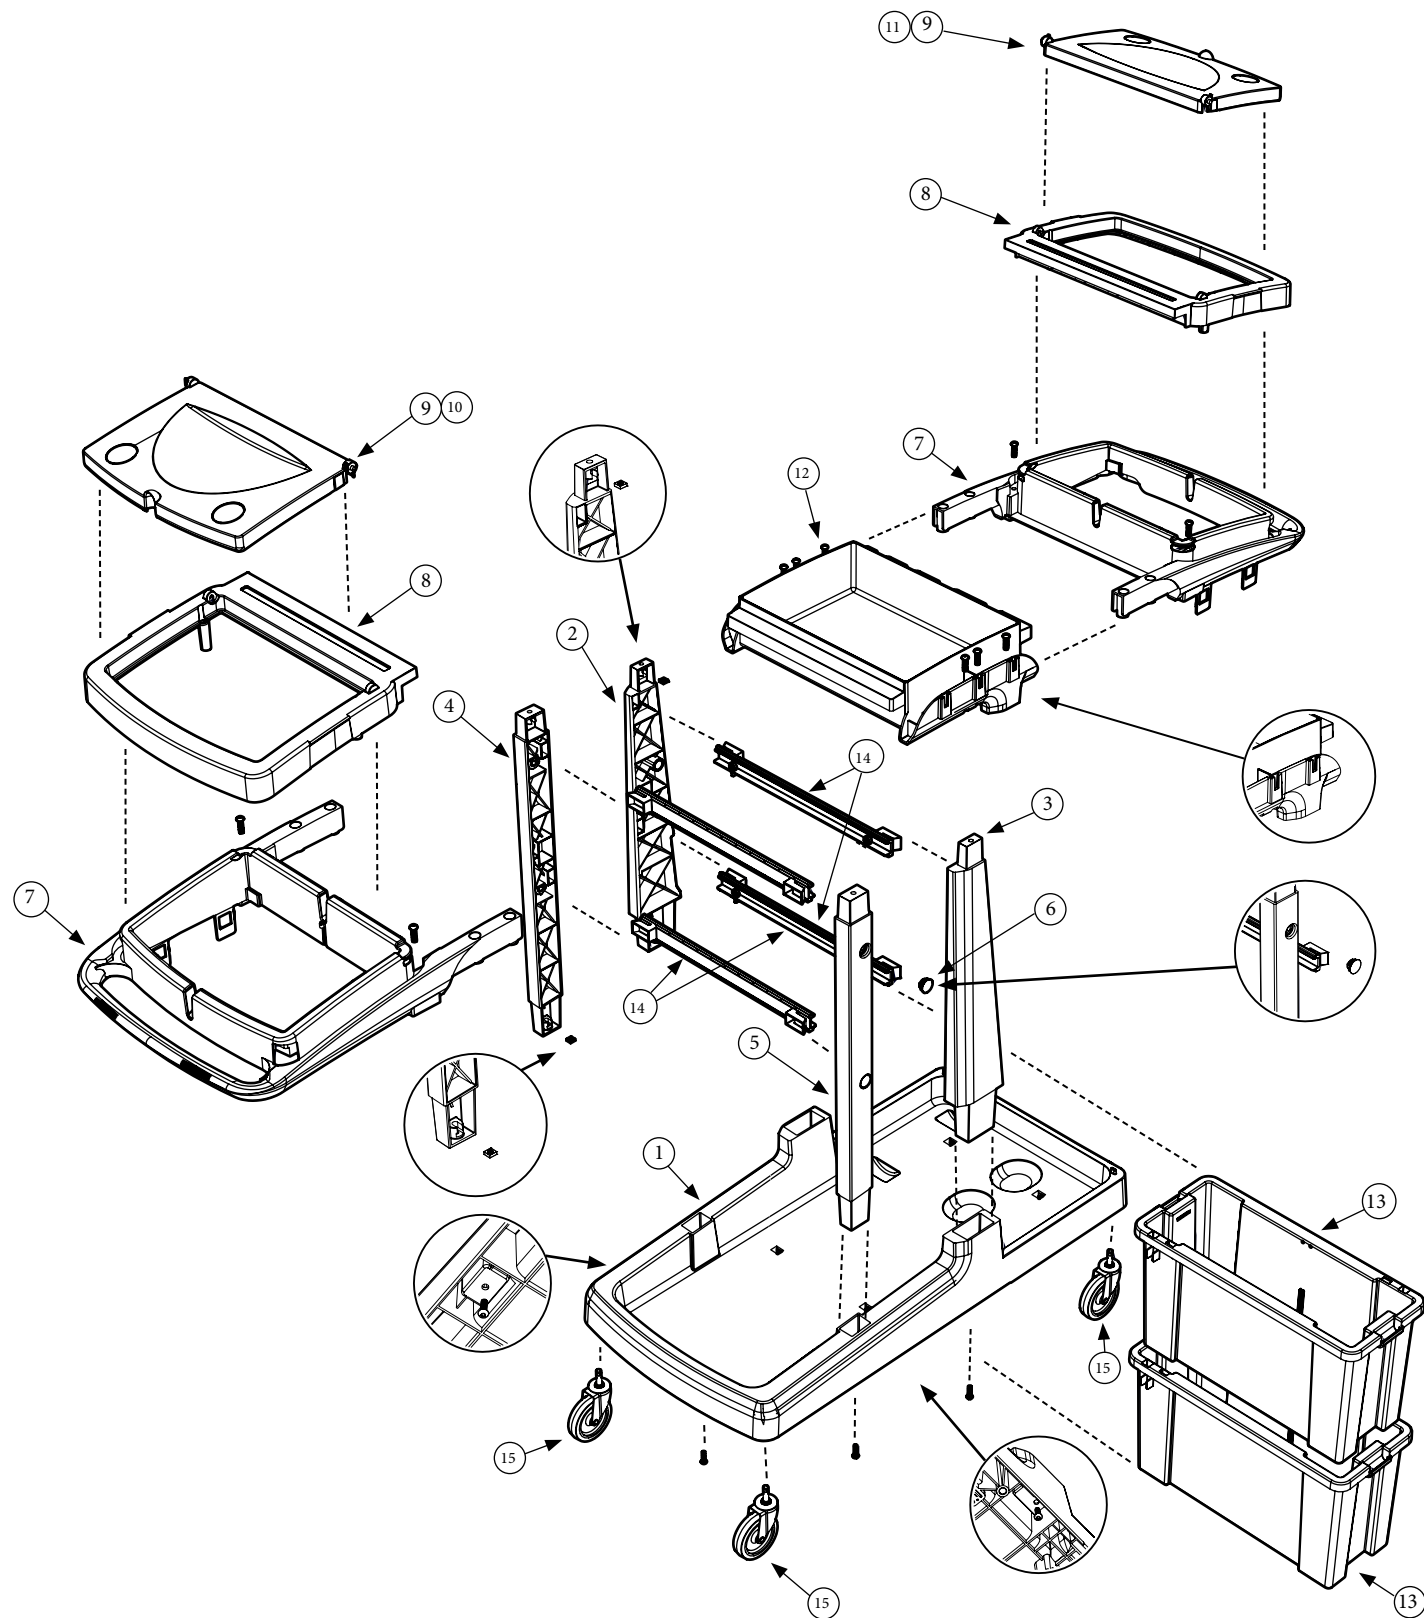

Exploded Spare EcoMatic EM-6

Number	Description	Part Number	Quantity
1	Ecomatic black base printed numatic refo - long	909997	1
2	Front left hand black refo upright assembly with nut & bolt fitted	909374	1
3	Front right hand black refo upright assembly with nut & bolt fitted	909373	1
4	Rear left hand black refo upright assembly with nut & bolt fitted	909363	1
5	Rear right hand black refo upright assembly with nut & bolt fitted	909375	1
6	Door hole plug graphite	902984	4
7	Ecomatic bag frame black refo	909358	2
8	Bag securing frame black refo	909187	2
9	Lid grey	912506	2
10	Colour code disc red	223127	1
11	Colour code disc blue	223128	1
12	Top tray black refo with nuts & bolts fitted	909357	1
13	Narrow black refo storage box with roller wheels	909995	2
14	Runner black refo	909364	4
15	4 x 4 Inch castor	908204	1
16	Ecomatic buffer set (x4) - Optional	910757	1
17	M8 x 25mm LG Socket bolt Z/PL	219555	-
18	Nut M8 Plain Z/PL	219079	-
19	120-Litre grey waste bags (roll of 10 - 700mm x 1100mm) - Optional	908229	0.2