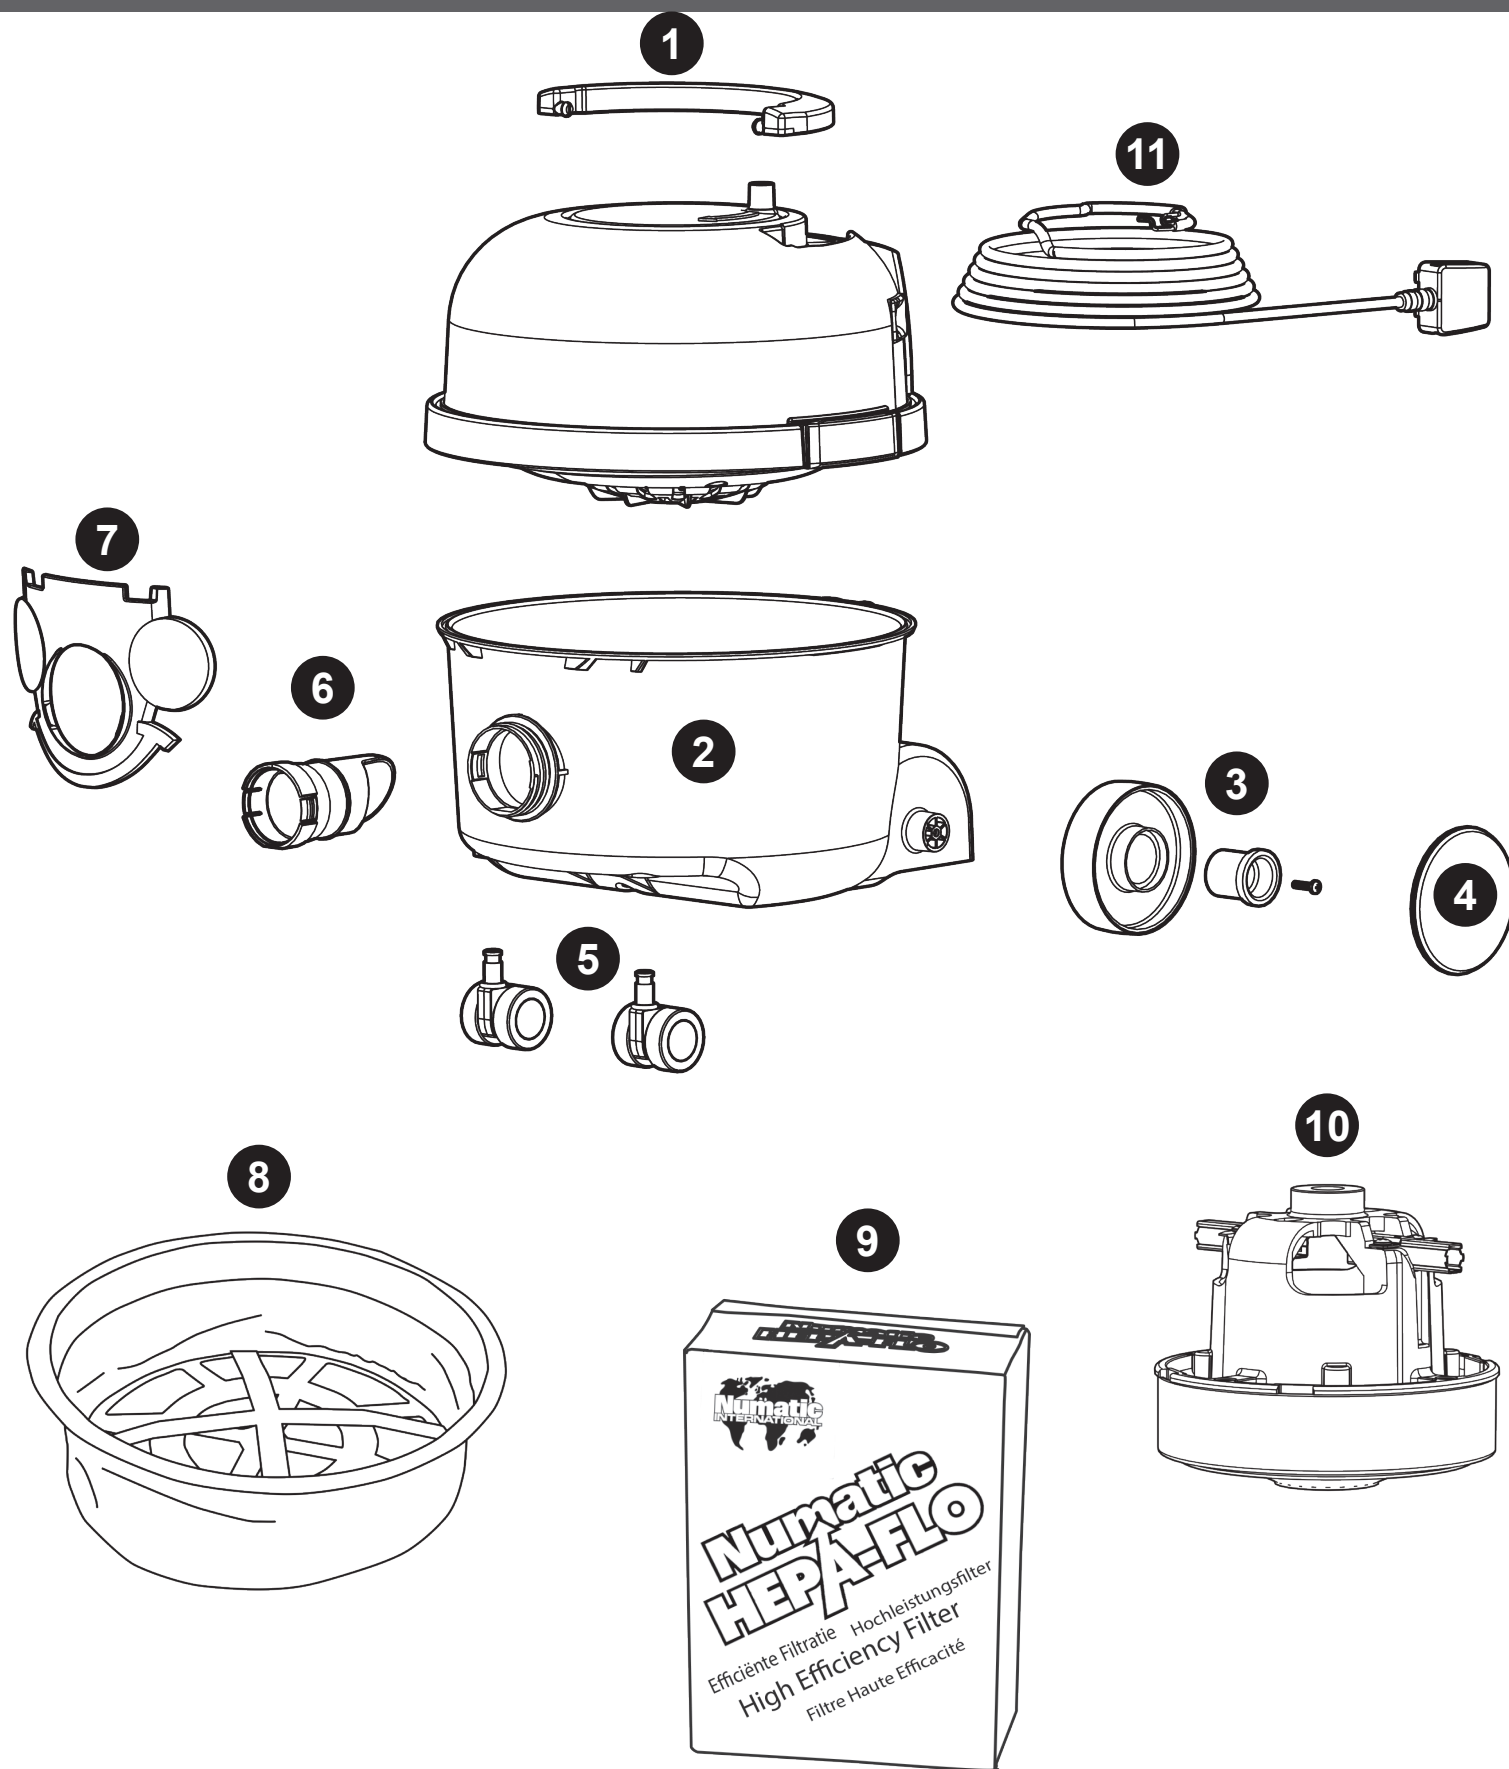

HVR HET 160 (HENRY HETTY) Exploded Spares

DRY VACUUM RANGE

Num	Description			Num	
1	Reeler handle			227120	
2	11 Inch 160 Drum with accessory with storage (RED) + Henry face			902391	
	11 Inch 160 Drum with accessory with storage (NUPRO BLUE) + Henry face			904601	
	11 Inch 160 Drum with accessory with storage (YELLOW) + Henry face			907318	
	11 Inch 160 Drum with accessory with storage (GREEN) + Henry face			907320	
	11 Inch 160 Drum with accessory with storage (PINK) + Hetty face			902285	
	11 Inch 160 Drum with accessory with storage (YELLOW) + Hetty face			912093	
3	Wheel hub for 2 shot wheel			227868	
	Henry wheel 2 shot moulding			227640	
	NO8.5/8 linch long pozi-pan screw z/pl.plastite			219105	
4	Coloured wheel Disc (RED)			227687	
	Coloured wheel Disc (NUPRO BLUE)			227688	
	Coloured wheel Disc (YELLOW)			227690	
	Coloured wheel Disc (GREEN)			227689	
	Coloured wheel Disc (PINK)			229798	
5	40mm Twin wheel castor with PU tyre			204000	
6	Front Fit Bag Connector			237119	
7	11 Inch Henry snap face (RED)			901538	
	11 Inch Henry snap face (NUPRO BLUE)			904600	
	11 Inch Henry snap face (YELLOW)			907315	
	11 Inch Henry snap face (GREEN)			906481	
	11 Inch Hetty snap on face (PINK)			901547	
	11 Inch Hetty snap on face (YELLOW)			912092	
8	11" TriTex filter (dry only use)			909560	
9	Pack of 3 NVM-1CH HepaFlo bags			909291	
	Box of 5 NVM-1CH HepaFlo bags			907076	
	Box of 10 NVM-1CH HepaFlo bags			907075	
10	230V SINGLE STAGE TF MOTOR (DLI 653T) TCO (6210820147)			908947	
11	10 Metre X 0.75MM X 2 Core (UK plug)	236115	11	8M X 18AWG X 2 Core cable (CSA plug)	904060
	10 Metre X 0.75MM X 2 Core (European plug)	236300		10 Metre X 0.75MM X 2 Core (South Africa plug)	236036
	10 Metre X 0.75MM X 2 Core (Swiss plug)	236047		10 Metre X 0.75MM X 2 Core (Australia plug)	236044