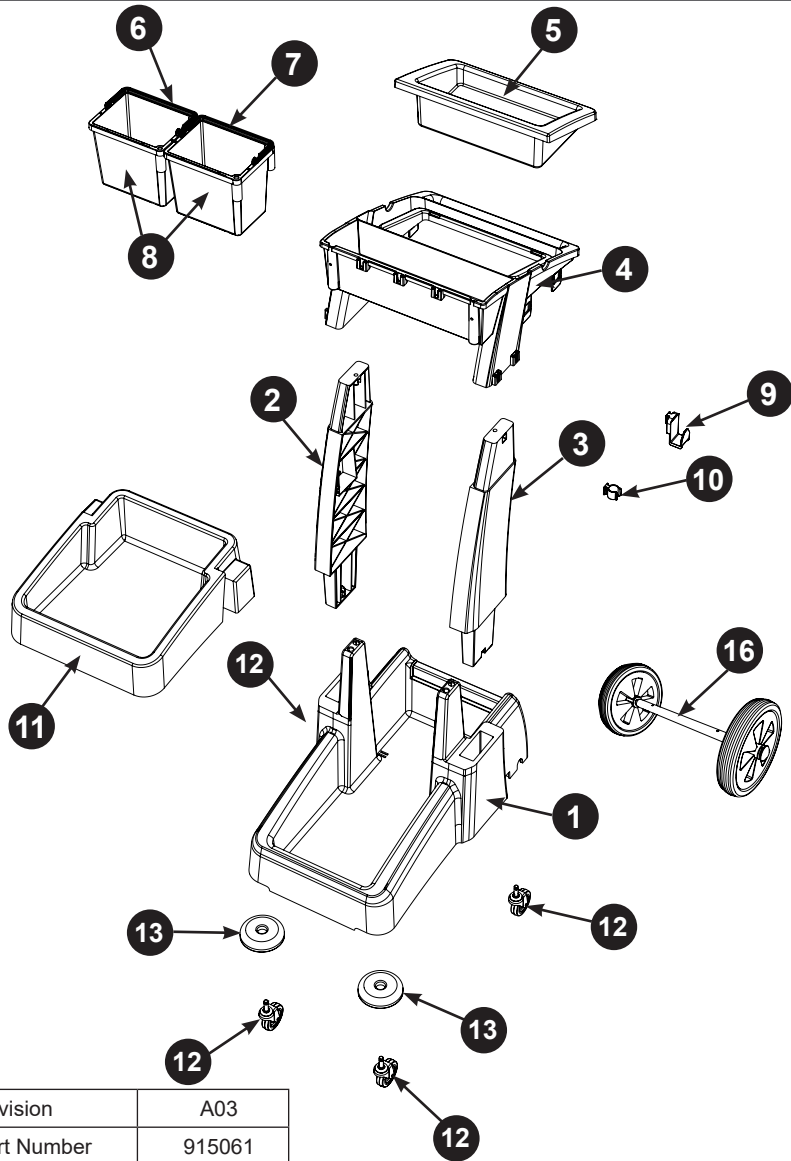

# Exploded Spares MM-5

Number	Description	Part Number	Quantity
1	Reflo Base	915029	1
2	Left Hand Upright	914907	1
3	Right Hand Upright	914906	1
4	Handle Frame	913982	1
5	Top Tray	913981	1
6	Red Handle	905149	1
7	Blue Handle	905150	1
8	5 Litre Bucket	223565	2
9	Versaclean Hook T Slot x 10	912547	1
10	22mm Mid Mop Clamp x 10	629883	1
11	Storage Tray	915060	1
12	Castors	204118	4
13	Buffers	227479	2
14	M8 x 25mm Socket Bolt	219555	4
Big Wheel Only:			
15	No 6 X 1 3/8 Inch Long Pozi Pan Screw	219848	2
16	Replacement Axle Wheel Assembly	915320	1

Revision	A03
Part Number	915061