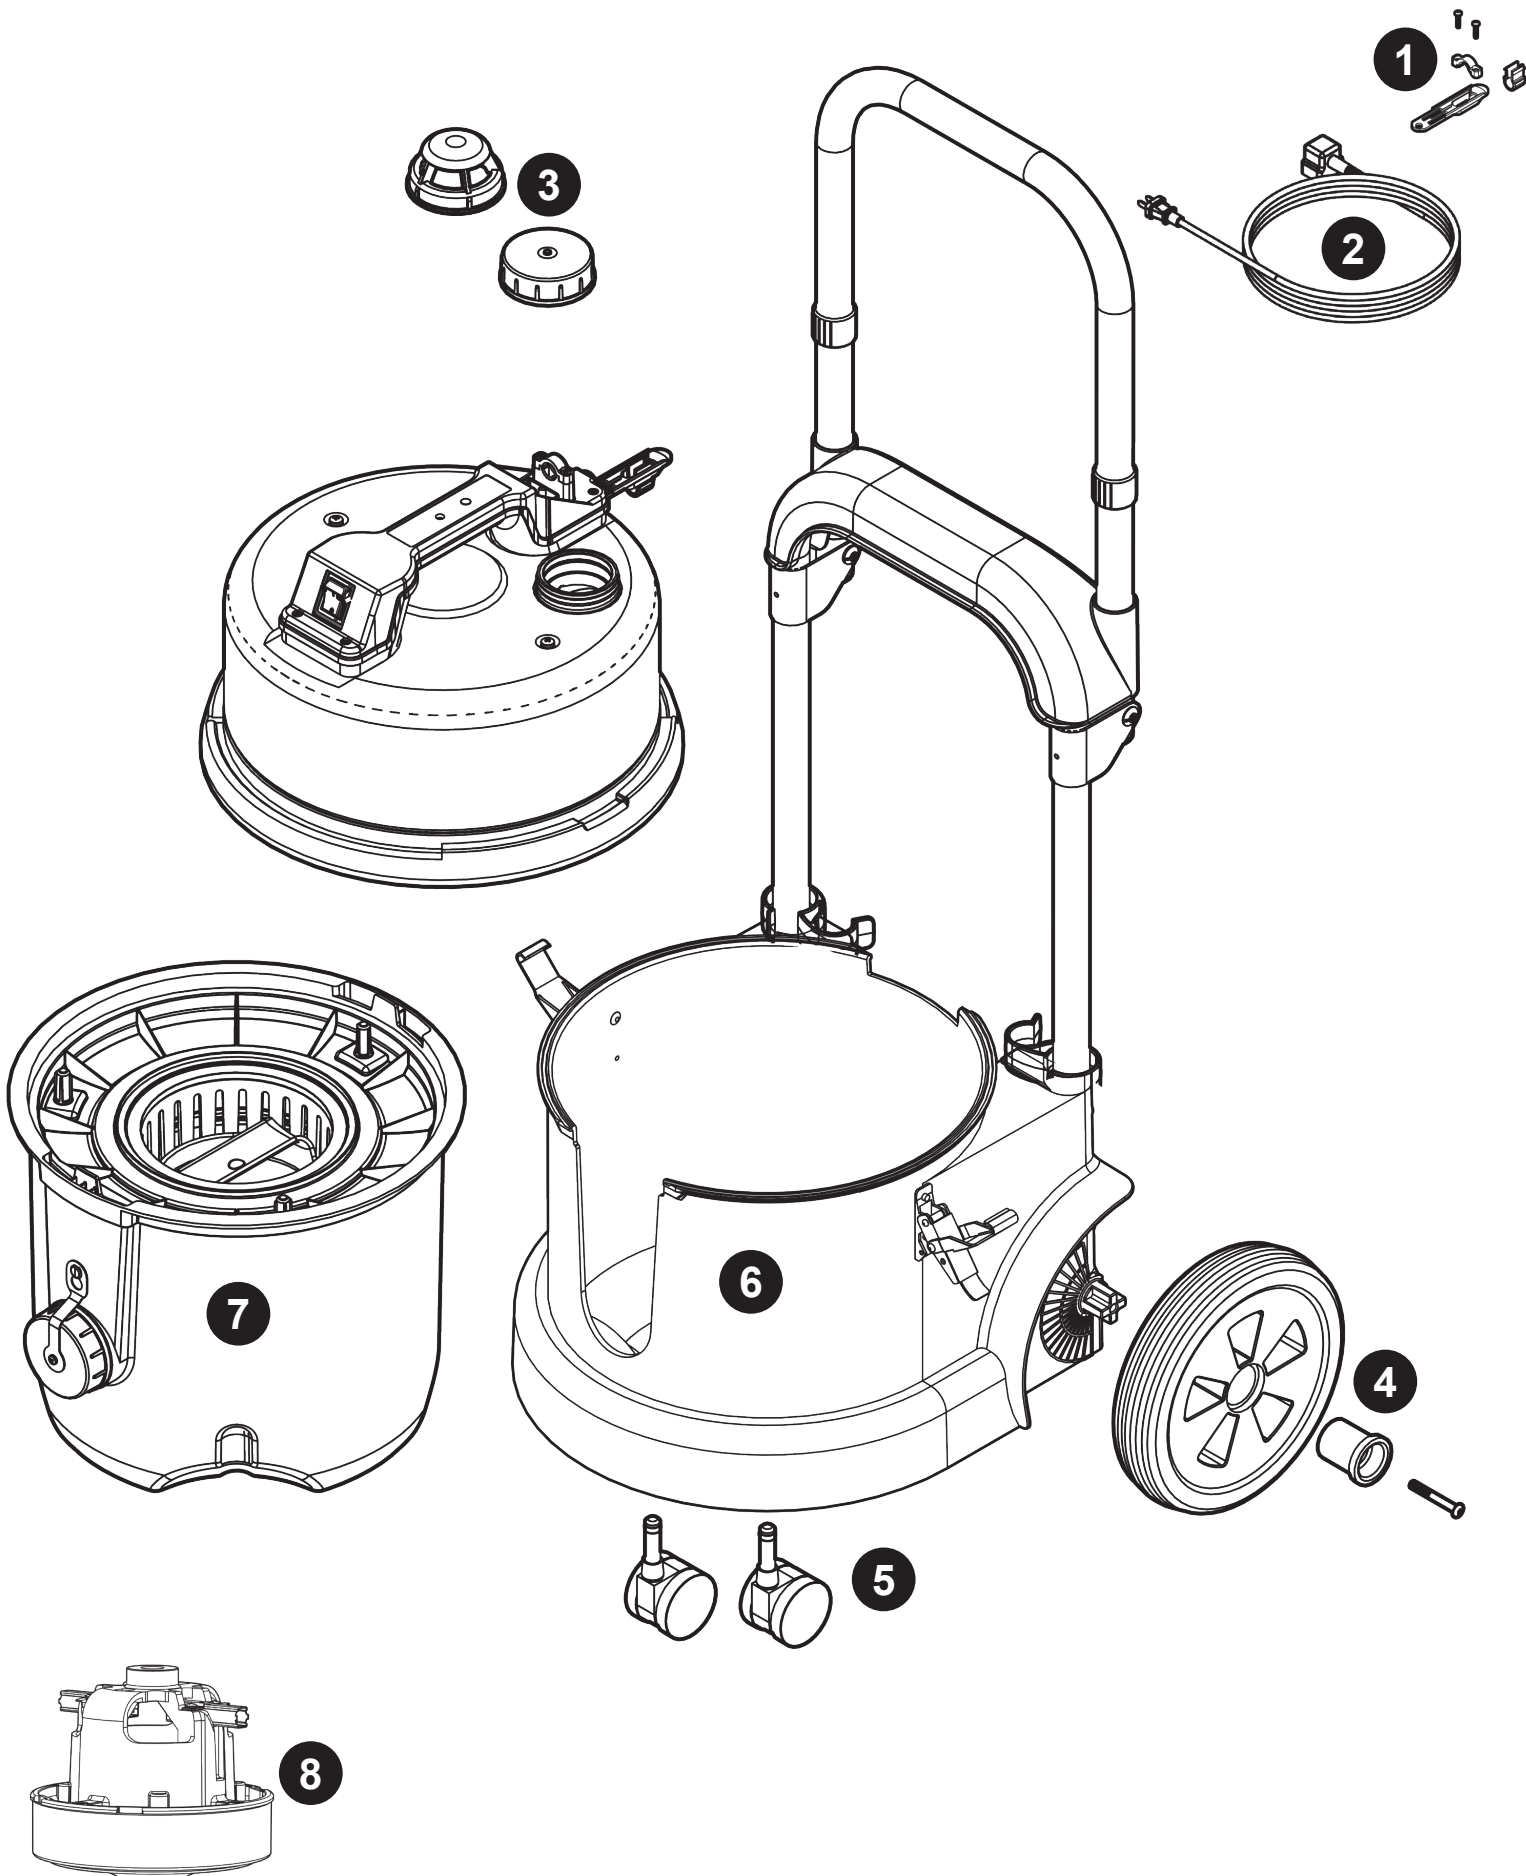

HZC390L Exploded Spares

Hazardous Dust Extraction

Num	Description	Num
1	CABLE CLAMP	227564
	NO6.5/8 INCH LG. POZI-PAN.SCREW.Z/PL. PLASTITE X 2	219107
	STRAIN RELIEF ARM	227636
	CABLE CLIP	227637
2	MAINS CABLE.YELLOW.10000.1.3.UK PLUG.10A SOCKET PLUG	911757
	10.0MT X 1MM X 3 CORE YELLOW CABLE (SOCKET + PLUG) EURO	236124
	10.0 METRE LONG X 1.5MM X 3 CORE CABLE (110V INDUSTRIAL PLUG)	907544
3	AIR DIFFUSER FOR BLOWER TYPES	604151
	BLANKING CAP	206363
4	8 INCH WHEEL X 2	204104
	M6 X 45MM SOCKET BUTTON HEAD SCREWS ZINC (X 2)	219881
	WASHER.M6.FORM G Z/PL	219008
	390 DRUM WHEEL HUB (X 2)	237120
5	50MM TWIN WHEEL CASTOR WITH PU TYRE (X 2 OFF)	204111
6	390 DRUM ASSEMBLY (YELLOW) HZC CUT OUT - FOLDING HANDLE	909190
7	H CLASS DISPOSABLE FILTER UNIT (FILTER SELECTION)	909007
8	230V 2 STAGE THRU FLOW TAPER FAN MOTOR (DL21104T) TCO	205403
	120V 2 STAGE THRU FLOW TAPER FAN MOTOR (DL21101T) TCO	205401

(909539 Kit AA16)

Image Reference	Item Description	Part Number	Item Quantity
	FLO MAX CONICAL HOSE 38MM-32MM (BOFLEX) (2.2M) Parallel	915907	1
	280mm Stainless Steel Gulper	601917	1
	240mm Crevice Tool	601142	1
	38/32mm Adaptor	602159	1
	Double Taper Adaptor	601141	1
	65mm Soft Dusting Brush	601144	1
	152mm Rubber Brush	602161	1
	Hose Closure	909221	1