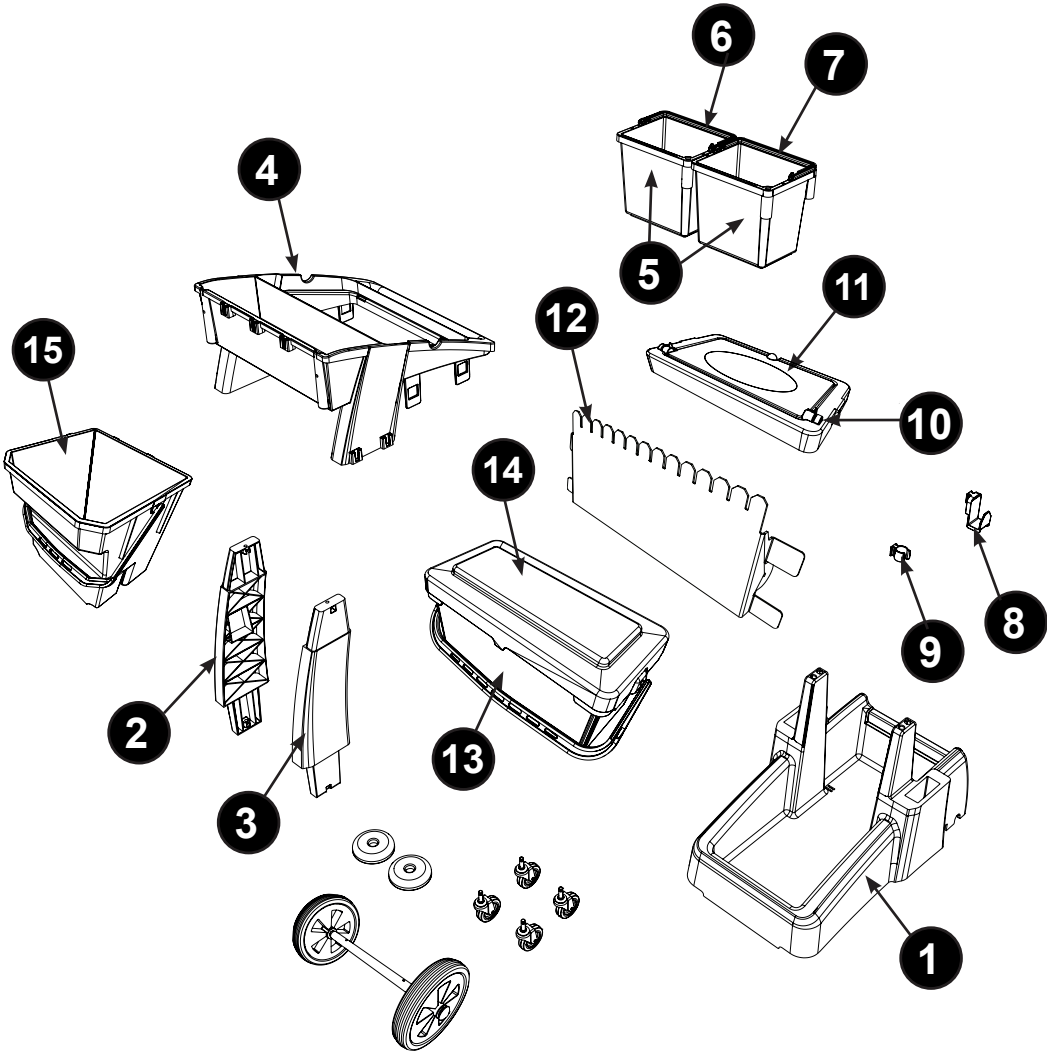

MM-8

Numatic

numatic.com

Original Instructions

Item	Description	Quantity
1	Reflo Base	1
2	Left Hand Upright	1
3	Right Hand Upright	1
4	Handle Frame	1
5	5 Litre Bucket	2
6	Red Handle	1
7	Blue Handle	1
8	Versaclean Hook T Slot	1
9	22mm Mid Mop Clamp	1
10	Bag Securing	1
11	Lid	1
12	MB 400 Bracket	1
13	Mopmatic Bucket	1
14	Mopmatic 3 Lid	1
15	28 Litre Bucket	1
Optional Extra:	Axle and Wheel Assembly	1

x4

x2

NO6 X 1 3/8 Inch Long Pozi
Pan Screw

x2

x2

x2

M8 X 25mm Socket Bolt

x2

x2

M8 X 25mm Socket Bolt

x2

x2

No. 8 x Inch Pozi Pan
Screw

x2