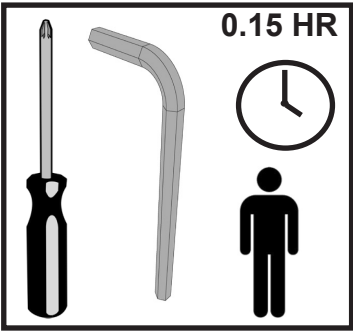

MM-8

Numatic

numatic.com

Original Instructions

Item	Description	Quantity
1	Reflo Base	1
2	Left Hand Upright	1
3	Right Hand Upright	1
4	Handle Frame	1
5	5 Litre Bucket	2
6	Red Handle	1
7	Blue Handle	1
8	Versaclean Hook T Slot	1
9	22mm Mid Mop Clamp	1
10	Bag Securing	1
11	Lid	1
12	MB 400 Bracket	1
13	Mopmatic Bucket	1
14	Mopmatic 3 Lid	1
15	28 Litre Bucket	1
Optional Extra:	Axle and Wheel Assembly	1

x4

x2

NO6 X 1 3/8 Inch Long Pozi
Pan Screw

x2

x2

x2

M8 X 25mm Socket Bolt

x2

x2

M8 X 25mm Socket Bolt

x2

x2

No. 8 x Inch Pozi Pan
Screw

x2