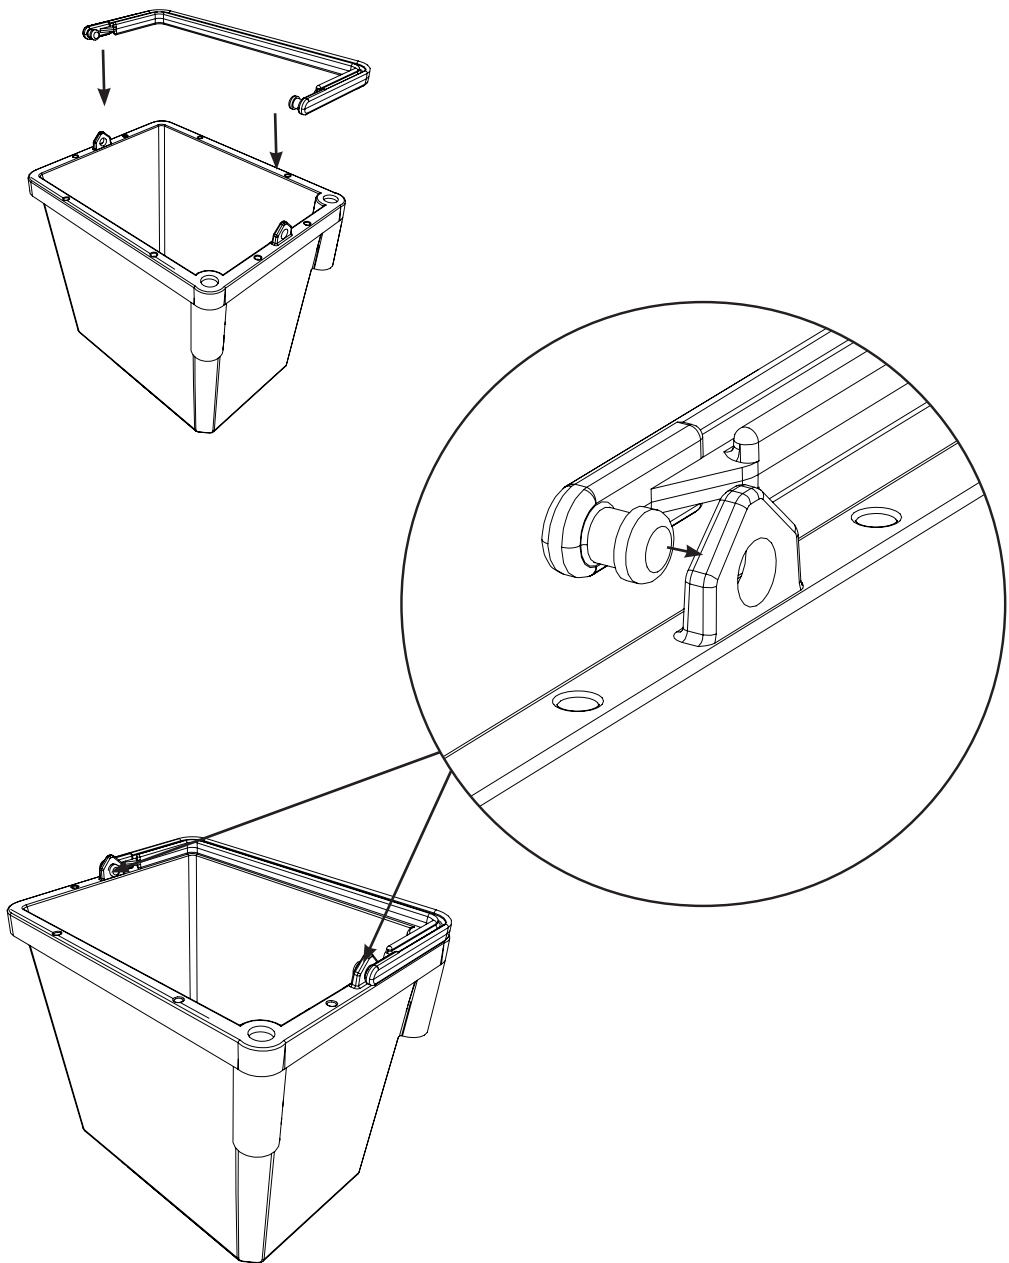

MM-8

Numatic

numatic.com

Original Instructions

Item	Description	Quantity
1	Reflo Base	1
2	Left Hand Upright	1
3	Right Hand Upright	1
4	Handle Frame	1
5	5 Litre Bucket	2
6	Red Handle	1
7	Blue Handle	1
8	Versaclean Hook T Slot	1
9	22mm Mid Mop Clamp	1
10	Bag Securing	1
11	Lid	1
12	MB 400 Bracket	1
13	Mopmatic Bucket	1
14	Mopmatic 3 Lid	1
15	28 Litre Bucket	1
Optional Extra:	Axle and Wheel Assembly	1

x4

x2

NO6 X 1 3/8 Inch Long Pozi
Pan Screw

x2

x2

x2

M8 X 25mm Socket Bolt

x2

x2

M8 X 25mm Socket Bolt

x2

x2

No. 8 x Inch Pozi Pan
Screw

x2