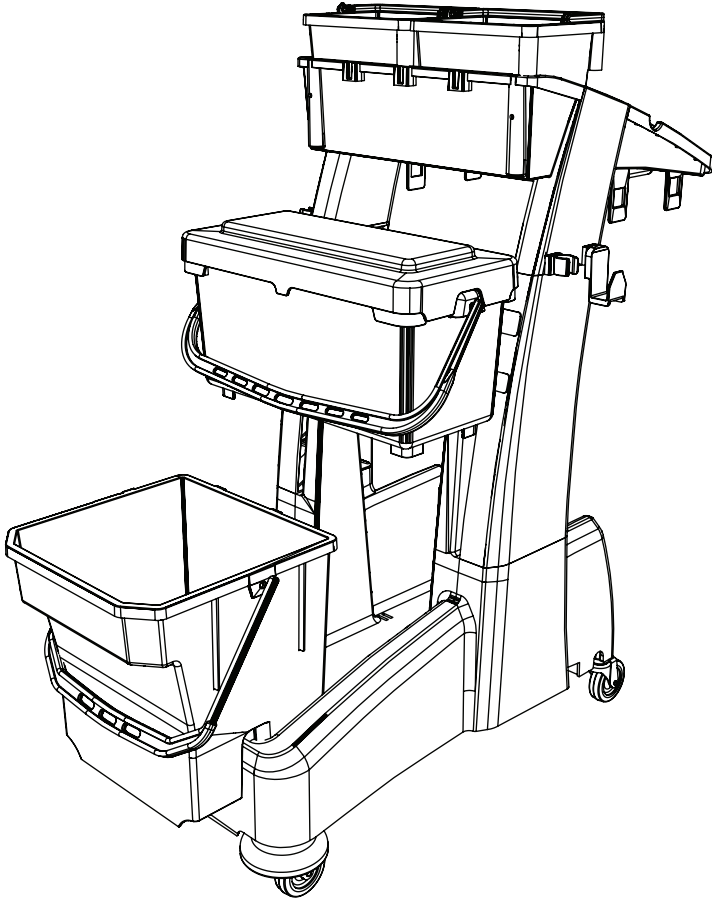

MM-8

Numatic

numatic.com

Original Instructions

Item	Description	Quantity
1	Reflo Base	1
2	Left Hand Upright	1
3	Right Hand Upright	1
4	Handle Frame	1
5	5 Litre Bucket	2
6	Red Handle	1
7	Blue Handle	1
8	Versaclean Hook T Slot	1
9	22mm Mid Mop Clamp	1
10	Bag Securing	1
11	Lid	1
12	MB 400 Bracket	1
13	Mopmatic Bucket	1
14	Mopmatic 3 Lid	1
15	28 Litre Bucket	1
Optional Extra:	Axle and Wheel Assembly	1

x4

x2

NO6 X 1 3/8 Inch Long Pozi
Pan Screw

x2

x2

x2

M8 X 25mm Socket Bolt

x2

x2

M8 X 25mm Socket Bolt

x2

x2

No. 8 x Inch Pozi Pan
Screw

x2