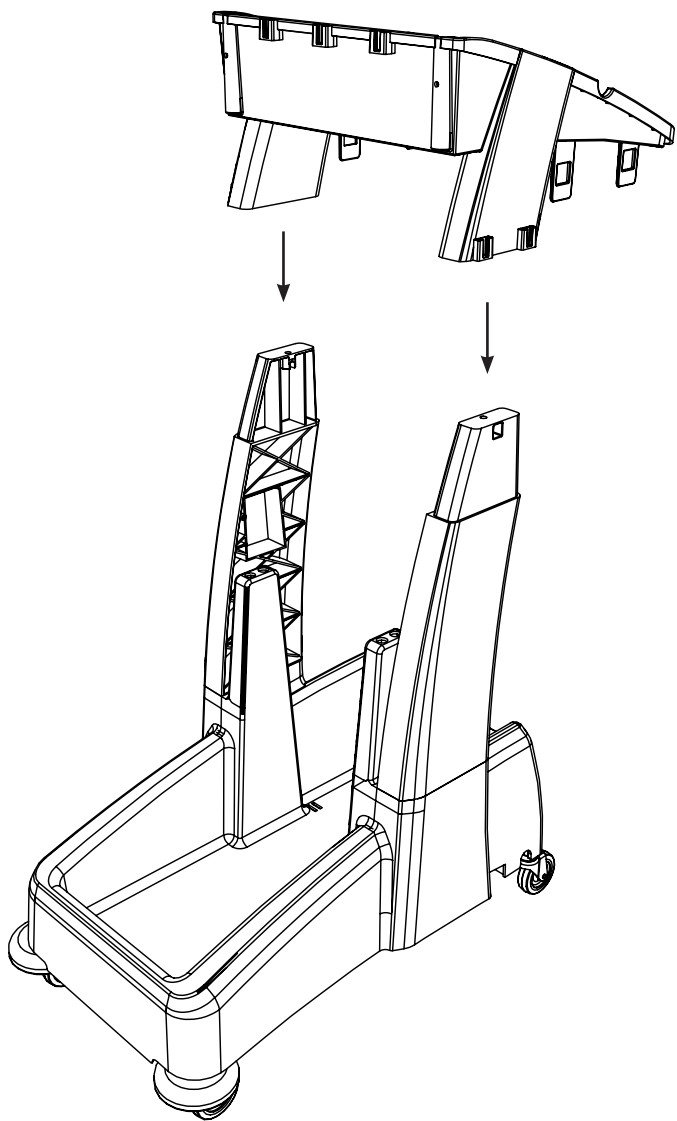

MM-8

Numatic

numatic.com

Original Instructions

Item	Description	Quantity
1	Reflo Base	1
2	Left Hand Upright	1
3	Right Hand Upright	1
4	Handle Frame	1
5	5 Litre Bucket	2
6	Red Handle	1
7	Blue Handle	1
8	Versaclean Hook T Slot	1
9	22mm Mid Mop Clamp	1
10	Bag Securing	1
11	Lid	1
12	MB 400 Bracket	1
13	Mopmatic Bucket	1
14	Mopmatic 3 Lid	1
15	28 Litre Bucket	1
Optional Extra:	Axle and Wheel Assembly	1

x4

x2

NO6 X 1 3/8 Inch Long Pozi
Pan Screw

x2

x2

x2

M8 X 25mm Socket Bolt

x2

x2

M8 X 25mm Socket Bolt

x2

x2

No. 8 x Inch Pozi Pan
Screw

x2