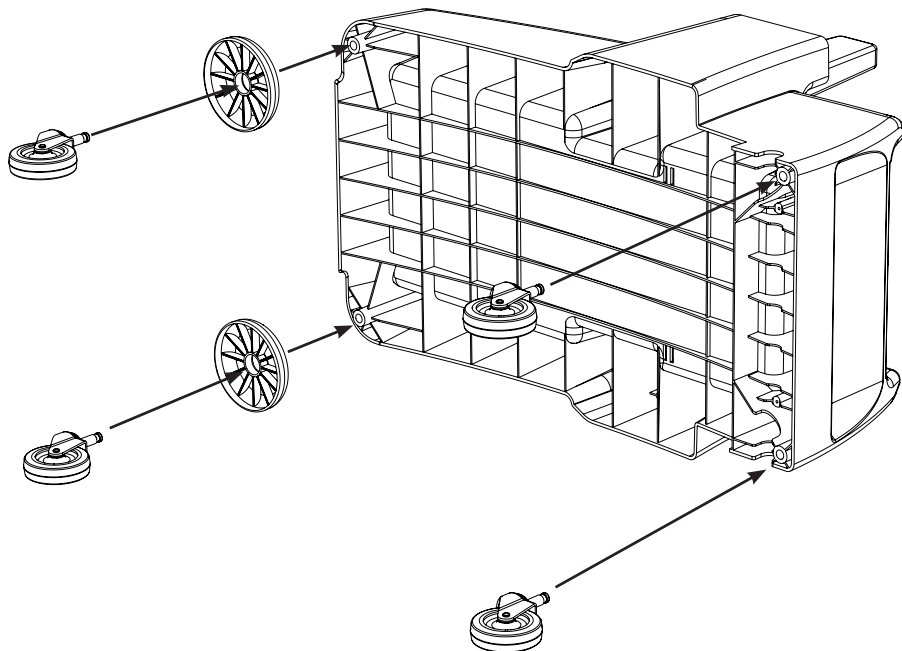

MM-8

Numatic

numatic.com

Original Instructions

Item	Description	Quantity
1	Reflo Base	1
2	Left Hand Upright	1
3	Right Hand Upright	1
4	Handle Frame	1
5	5 Litre Bucket	2
6	Red Handle	1
7	Blue Handle	1
8	Versaclean Hook T Slot	1
9	22mm Mid Mop Clamp	1
10	Bag Securing	1
11	Lid	1
12	MB 400 Bracket	1
13	Mopmatic Bucket	1
14	Mopmatic 3 Lid	1
15	28 Litre Bucket	1
Optional Extra:	Axle and Wheel Assembly	1

x4

x2

NO6 X 1 3/8 Inch Long Pozi
Pan Screw

x2

x2

x2

M8 X 25mm Socket Bolt

x2

x2

M8 X 25mm Socket Bolt

x2

x2

No. 8 x Inch Pozi Pan
Screw

x2