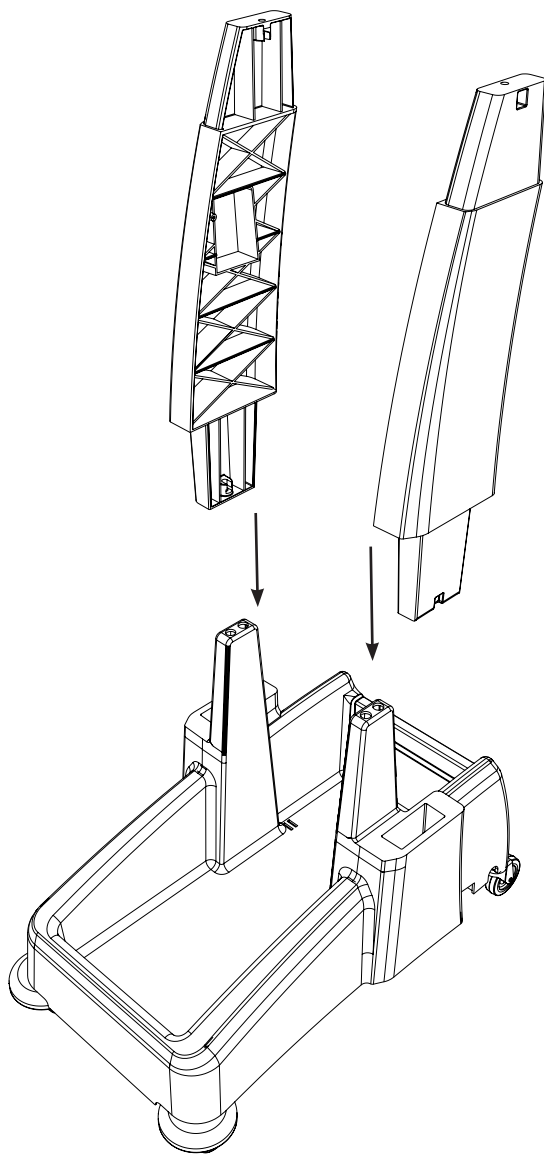

MM-8

Numatic

numatic.com

Original Instructions

Item	Description	Quantity
1	Reflo Base	1
2	Left Hand Upright	1
3	Right Hand Upright	1
4	Handle Frame	1
5	5 Litre Bucket	2
6	Red Handle	1
7	Blue Handle	1
8	Versaclean Hook T Slot	1
9	22mm Mid Mop Clamp	1
10	Bag Securing	1
11	Lid	1
12	MB 400 Bracket	1
13	Mopmatic Bucket	1
14	Mopmatic 3 Lid	1
15	28 Litre Bucket	1
Optional Extra:	Axle and Wheel Assembly	1

x4

x2

NO6 X 1 3/8 Inch Long Pozi
Pan Screw

x2

x2

x2

M8 X 25mm Socket Bolt

x2

x2

M8 X 25mm Socket Bolt

x2

x2

No. 8 x Inch Pozi Pan
Screw

x2