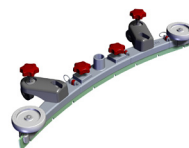

903853 - 750 TWINTEC ALUMINIUM
FLOOR TOOL (38MM HOSE, RED
TRIM, SERILOR BLADES)