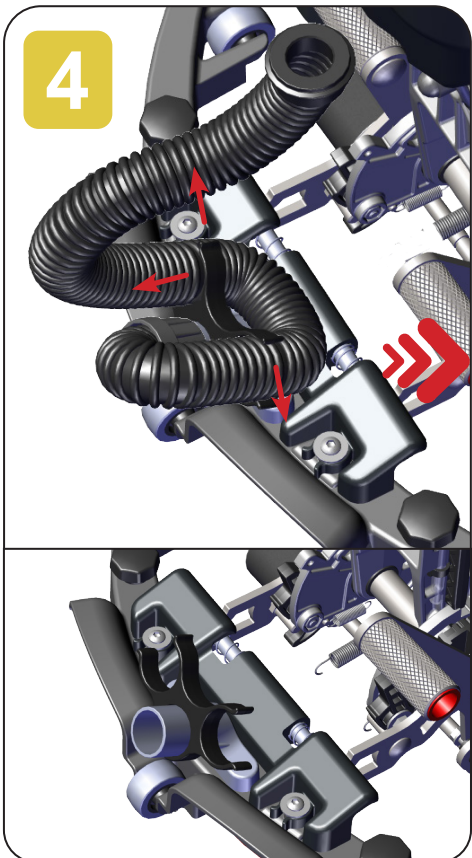

244NX/244NX-R Monthly Maintenance

Compact and Cordless Scrubber Dryer

To be done once a month in addition to the Daily Maintenance

After cleaning the machine and all the components, reassemble the machine. Then place the machine back into its stored location.