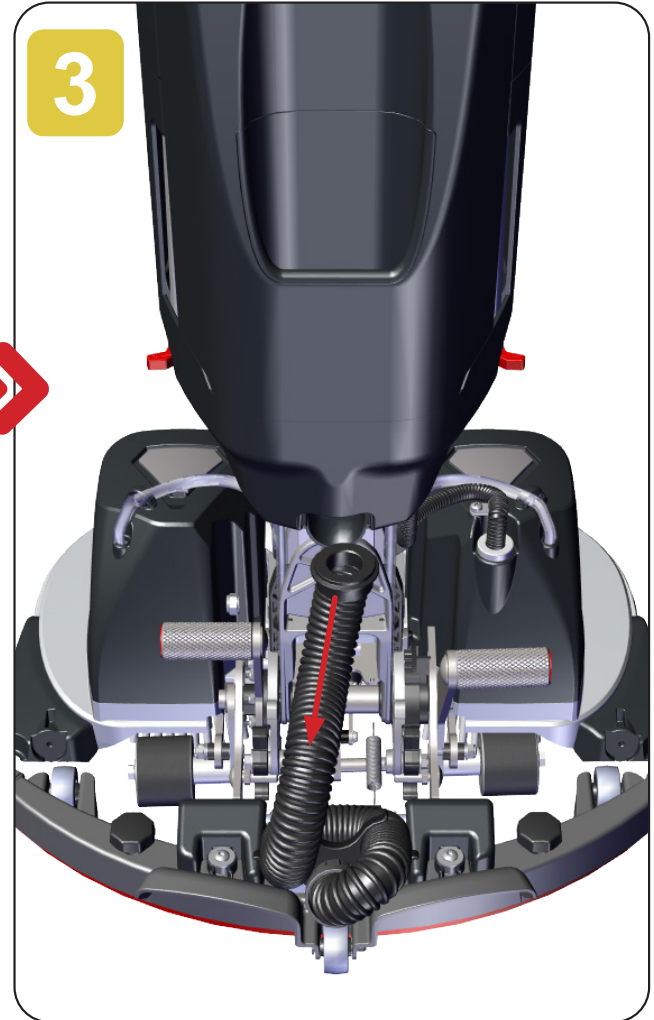

244NX/244NX-R Monthly Maintenance

Compact and Cordless Scrubber Dryer

To be done once a month in addition to the Daily Maintenance

After cleaning the machine and all the components, reassemble the machine. Then place the machine back into its stored location.