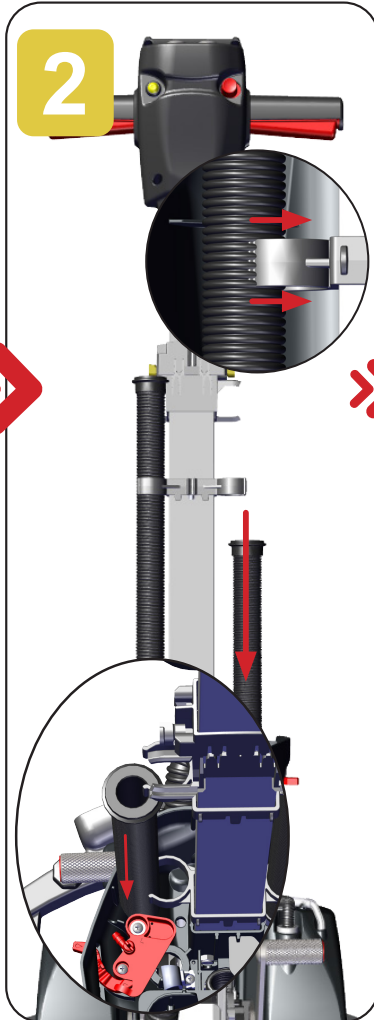

244NX/244NX-R Monthly Maintenance

Compact and Cordless Scrubber Dryer

To be done once a month in addition to the Daily Maintenance

After cleaning the machine and all the components, reassemble the machine. Then place the machine back into its stored location.