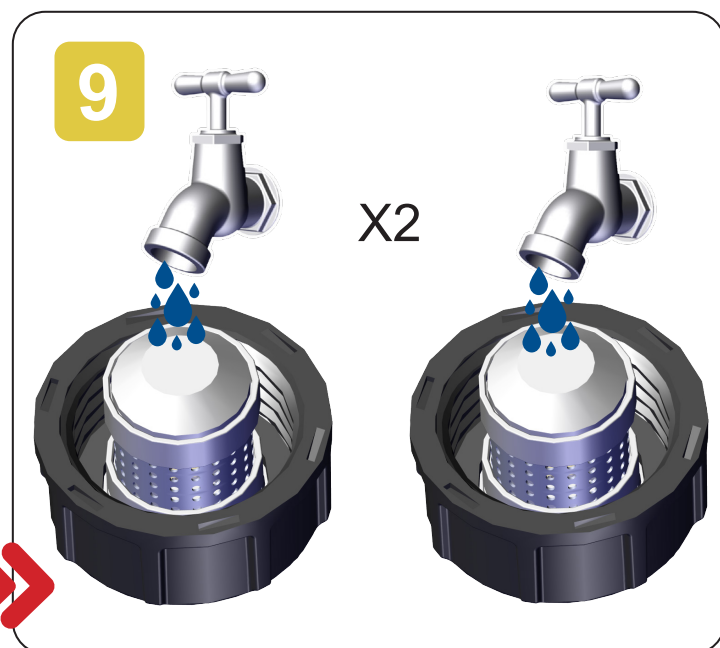

244NX/244NX-R Monthly Maintenance

Compact and Cordless Scrubber Dryer

To be done once a month in addition to the Daily Maintenance

After cleaning the machine and all the components, reassemble the machine. Then place the machine back into its stored location.