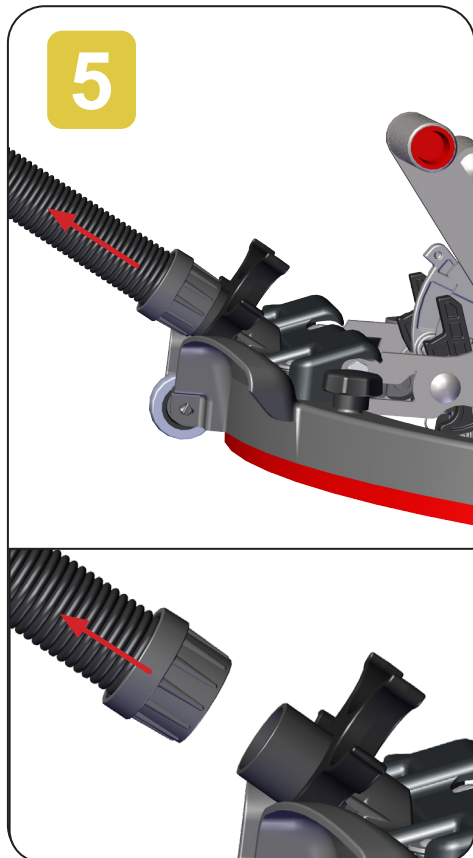

244NX/244NX-R Monthly Maintenance

Compact and Cordless Scrubber Dryer

To be done once a month in addition to the Daily Maintenance

After cleaning the machine and all the components, reassemble the machine. Then place the machine back into its stored location.