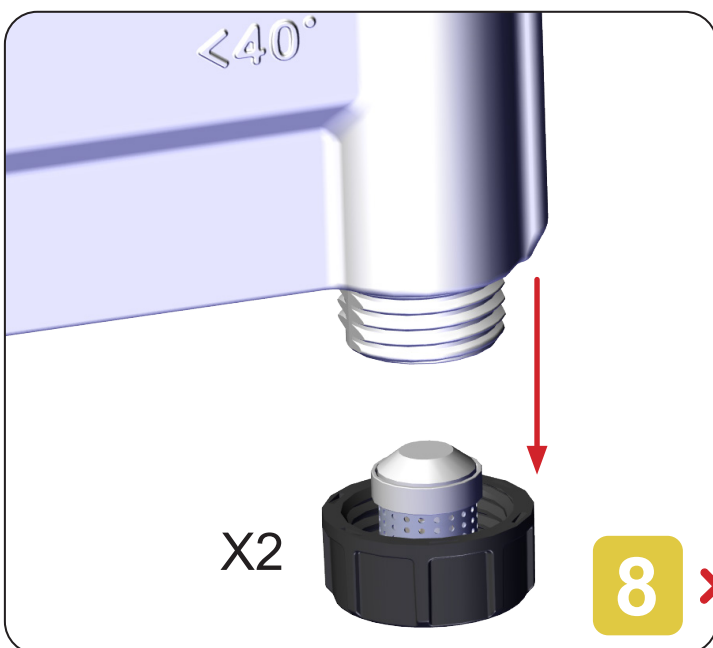

244NX/244NX-R Monthly Maintenance

Compact and Cordless Scrubber Dryer

To be done once a month in addition to the Daily Maintenance

After cleaning the machine and all the components, reassemble the machine. Then place the machine back into its stored location.