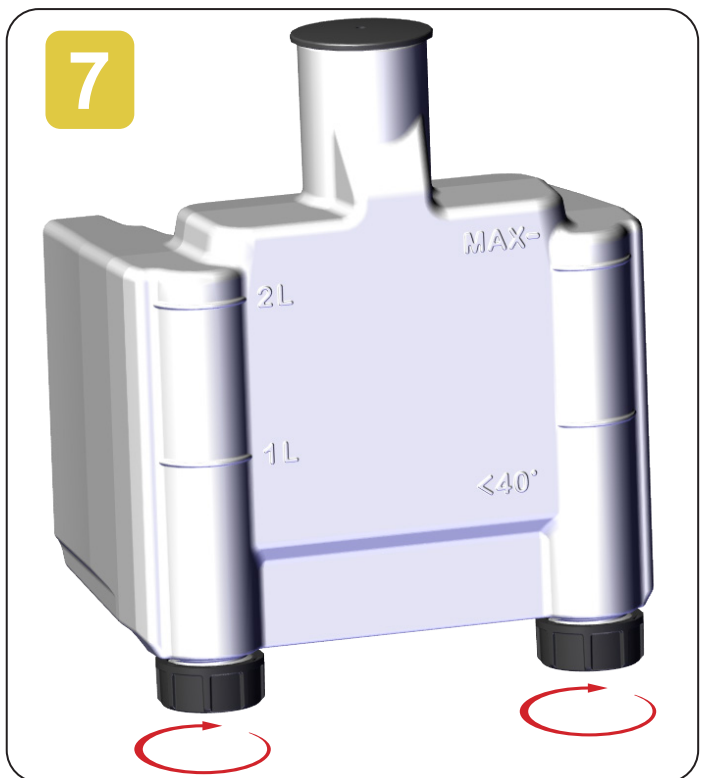

244NX/244NX-R Monthly Maintenance

Compact and Cordless Scrubber Dryer

To be done once a month in addition to the Daily Maintenance

After cleaning the machine and all the components, reassemble the machine. Then place the machine back into its stored location.