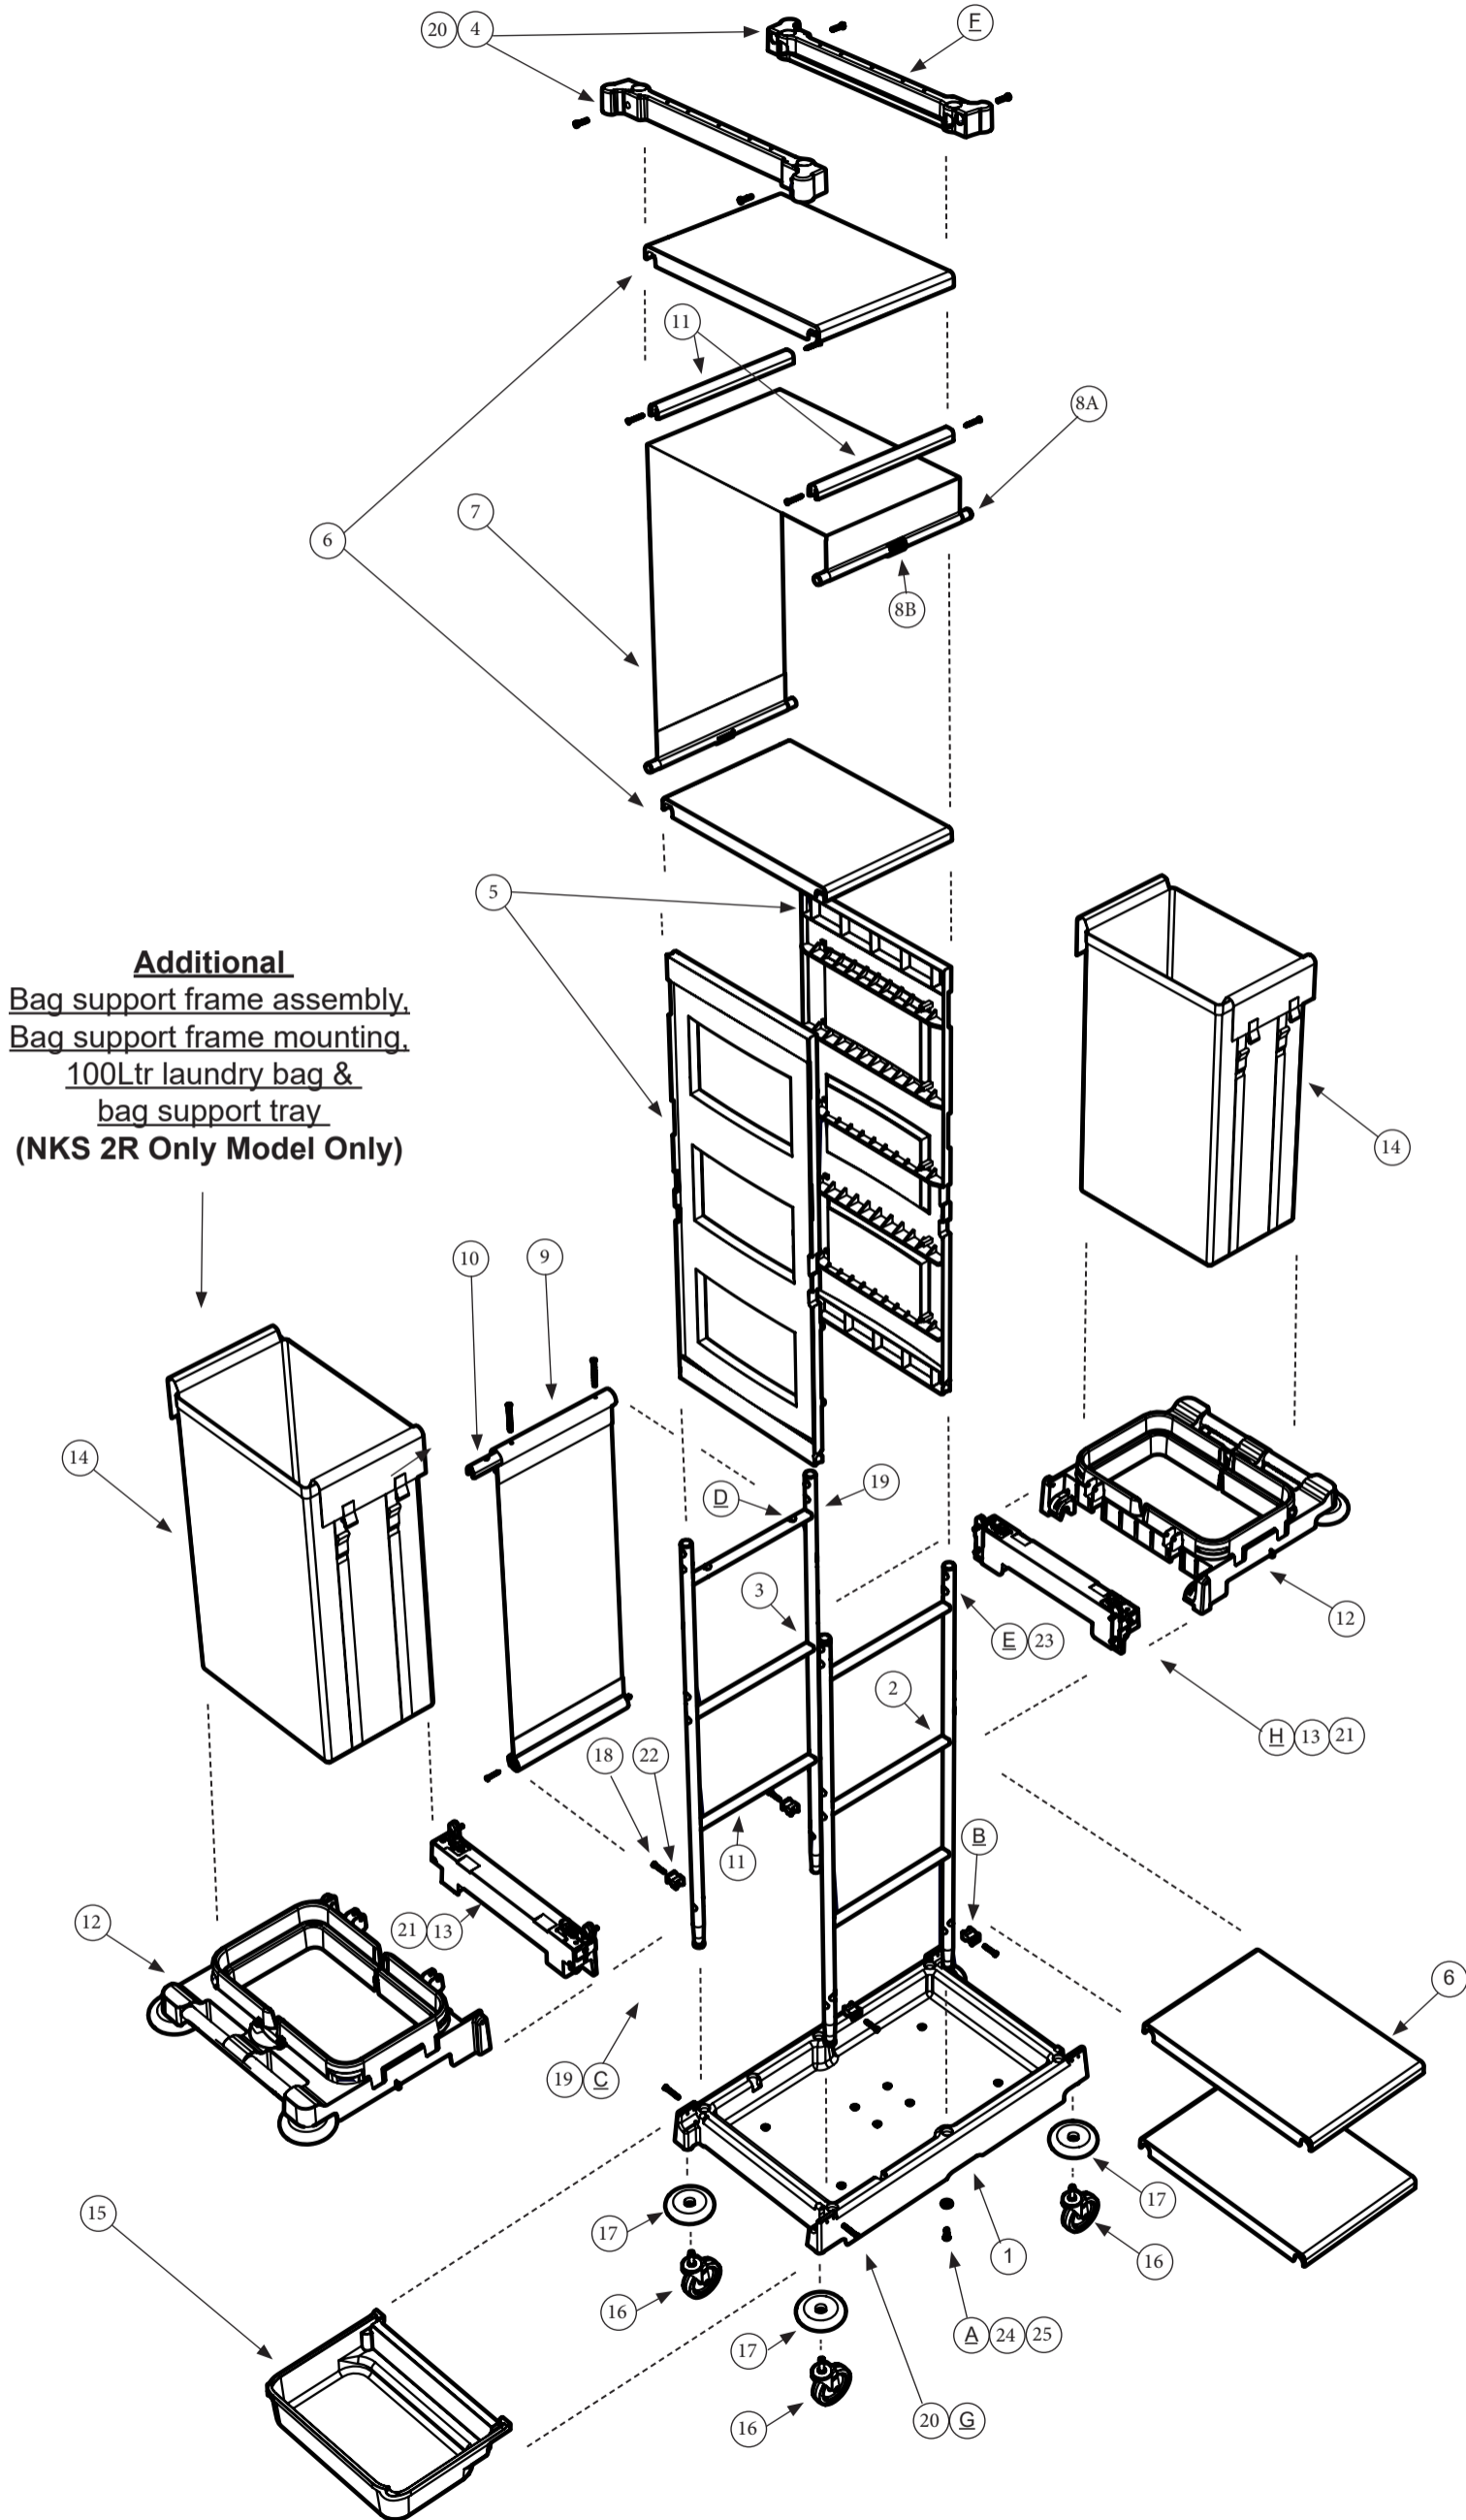

Exploded Spare NKS 1 & 2 R

NKS 1 & 2 R Exploded Details

Additional
 Bag support frame assembly,
 Bag support frame mounting,
 100Ltr laundry bag &
 bag support tray
 (NKS 2R Only Model Only)

Detail Views A To K

Specification subject to change without prior notice
www.numatic.co.uk © Numatic International Limited

Exploded Spare NKS 1 & 2 R

NKS 1 & 2 R Items Table & Part Numbers

Item Number	Item Description	Part Number	Quantity	Trolley Model
1	Large black reflo trolley base	910010	1	NKS 1 & 2 R
2	Front upright weld assembly mild steel painted silver	906524	1	NKS 1 & 2 R
3	Rear upright weld assembly mild steel painted silver	906523	1	NKS 1 & 2 R
4	Door mounting black	913168	2	NKS 1 & 2 R
5	Panel tall (black)	913169	2	NKS 1 & 2 R
6	Shelf (Narrow)	223105	4	NKS 1 & 2 R
7	Sliding Cover Assembly	906995	1	NKS 1 & 2 R
8A	Cover pull tube painted silver (380mm)	906532	2	NKS 1 & 2 R
8B	19mm Diameter tube profile x 40mm long	206495	2	NKS 1 & 2 R
9	Servokeeper rear cover (Single)	206308	1	NKS 1 & 2 R
10	Tie-bar dark grey short (Nylon)	223117	1	NKS 1 & 2 R
11	Tie-bar dark grey plain short (Nylon)	223116	3	NKS 1 & 2 R
12	Bag support frame assembly (Black)	910708	1	NKS 1 & 2 R
13	Bag support frame mounting moulding (Black reflo)	910707	1	NKS 1 & 2 R
14	100 Ltr Heavy duty laundry bag (Grey)	918001	1	NKS 1 & 2 R
16	4 Inch stem fitting castor	911354	4	NKS 1 & 2 R
17	Buffer moulding	204030	4	NKS 1 & 2 R
18	Mounting Block Moulding	223212	4	NKS 1 & 2 R
19	No.8 1 & 1/2 Inch long raised countersunk self tap screw	219839	-	NKS 1 & 2 R
20	M5 x 25mm Long pozi pan screw	219057	-	NKS 1 & 2 R
21	M5 x 30mm Pozi countersunk Z/PL screw	904520	-	NKS 1 & 2 R
22	M5 x 35mm Long pozi pan screw	220033	-	NKS 1 & 2 R
23	M6 x 70mm Long pozi pan countersunk screw	219422	-	NKS 1 & 2 R
24	M8 x 25mm Long socket bolt	219555	-	NKS 1 & 2 R
25	M8 Washer	221154	-	NKS 1 & 2 R