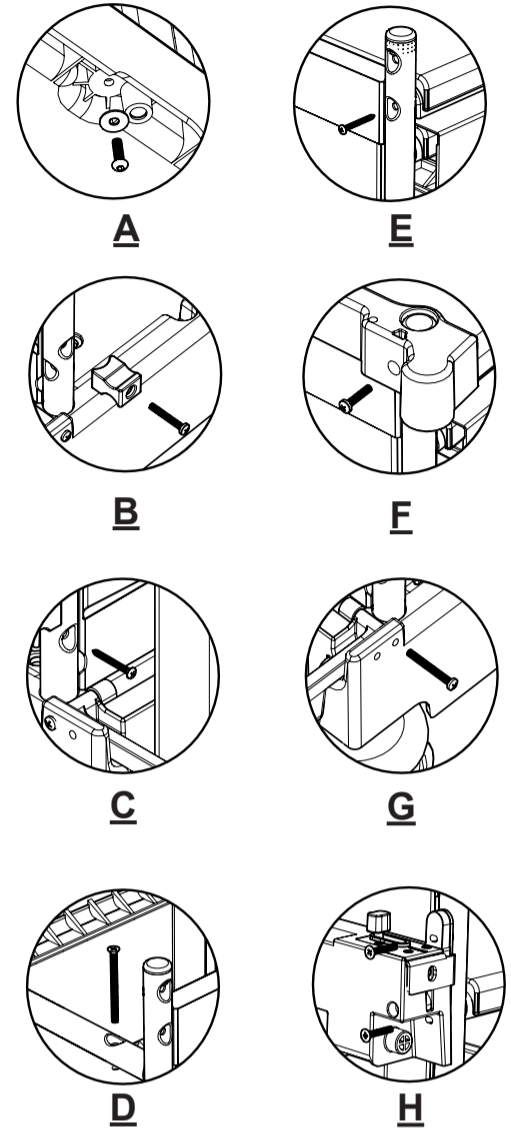

Exploded Spare NKS 1 & 2 R

NKS 1 & 2 R Exploded Details

Additional
 Bag support frame assembly,
 Bag support frame mounting,
 100Ltr laundry bag &
 bag support tray
 (NKS 2R Only Model Only)

Detail Views A To K

Specification subject to change without prior notice
www.numatic.co.uk © Numatic International Limited

Exploded Spare NKS 1 & 2 R

NKS 1 & 2 R Items Table & Part Numbers

Item Number	Item Description	Part Number	Quantity	Trolley Model
1	Large black reflo trolley base	910010	1	NKS 1 & 2 R
2	Front upright weld assembly mild steel painted silver	906524	1	NKS 1 & 2 R
3	Rear upright weld assembly mild steel painted silver	906523	1	NKS 1 & 2 R
4	Door mounting black	913168	2	NKS 1 & 2 R
5	Panel tall (black)	913169	2	NKS 1 & 2 R
6	Shelf (Narrow)	223105	4	NKS 1 & 2 R
7	Sliding Cover Assembly	906995	1	NKS 1 & 2 R
8A	Cover pull tube painted silver (380mm)	906532	2	NKS 1 & 2 R
8B	19mm Diameter tube profile x 40mm long	206495	2	NKS 1 & 2 R
9	Servokeeper rear cover (Single)	206308	1	NKS 1 & 2 R
10	Tie-bar dark grey short (Nylon)	223117	1	NKS 1 & 2 R
11	Tie-bar dark grey plain short (Nylon)	223116	3	NKS 1 & 2 R
12	Bag support frame assembly (Black)	910708	1	NKS 1 & 2 R
13	Bag support frame mounting moulding (Black reflo)	910707	1	NKS 1 & 2 R
14	100 Ltr Heavy duty laundry bag (Grey)	918001	1	NKS 1 & 2 R
16	4 Inch stem fitting castor	911354	4	NKS 1 & 2 R
17	Buffer moulding	204030	4	NKS 1 & 2 R
18	Mounting Block Moulding	223212	4	NKS 1 & 2 R
19	No.8 1 & 1/2 Inch long raised countersunk self tap screw	219839	-	NKS 1 & 2 R
20	M5 x 25mm Long pozi pan screw	219057	-	NKS 1 & 2 R
21	M5 x 30mm Pozi countersunk Z/PL screw	904520	-	NKS 1 & 2 R
22	M5 x 35mm Long pozi pan screw	220033	-	NKS 1 & 2 R
23	M6 x 70mm Long pozi pan countersunk screw	219422	-	NKS 1 & 2 R
24	M8 x 25mm Long socket bolt	219555	-	NKS 1 & 2 R
25	M8 Washer	221154	-	NKS 1 & 2 R