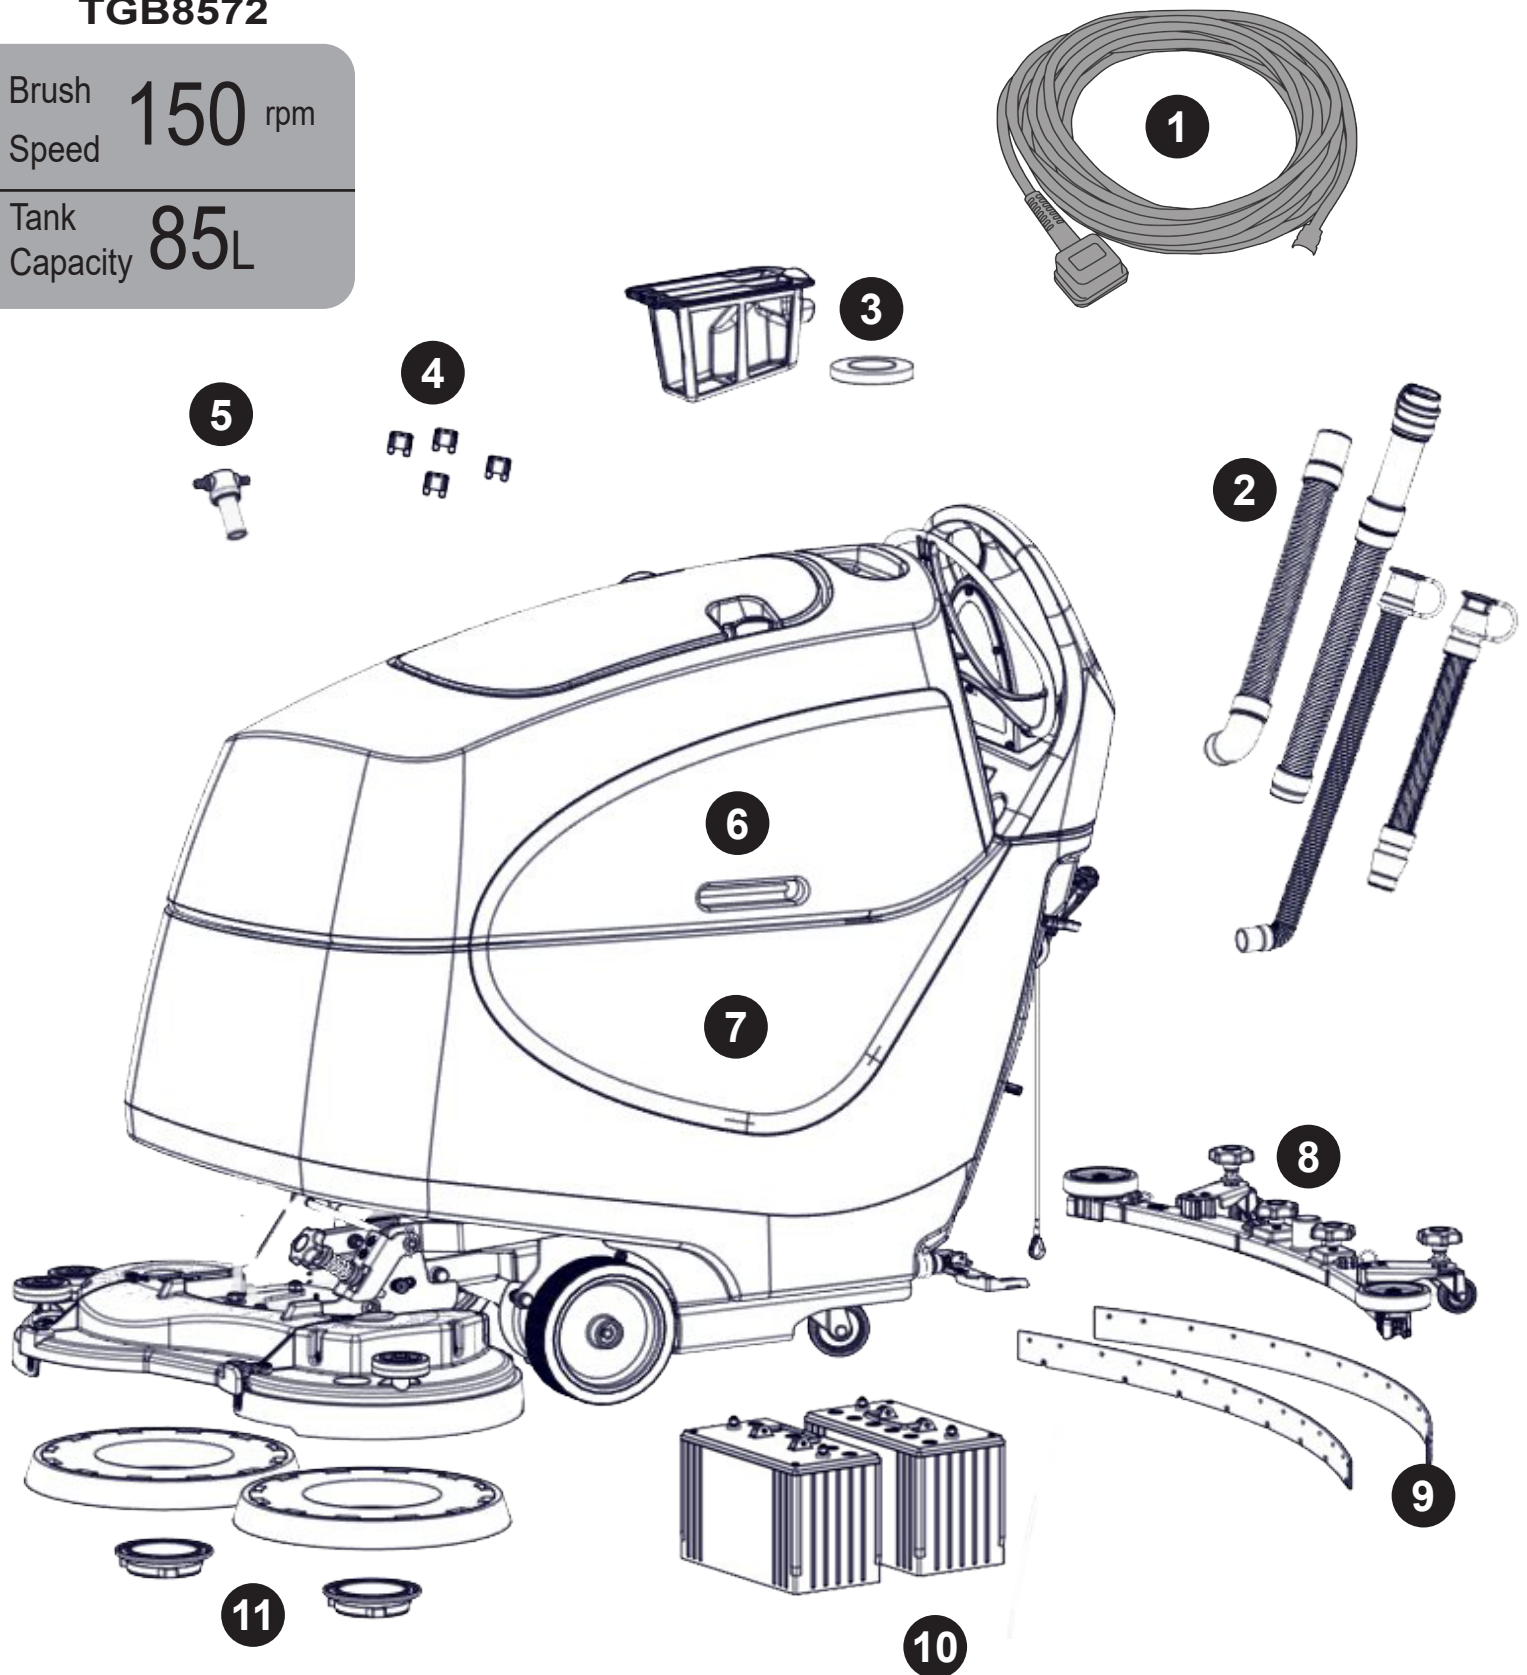

# TGB8572 Exploded Spares

TWIN TEC GEL BATTERY RANGE

## TGB8572

Brush Speed **150** rpm

Tank Capacity **85L**

<b>Num</b>	<b>Description</b>	<b>Num</b>
1	MAINS CABLE.YELLOW.1500	906975
2	DUMP HOSE ASSEMBLY WITH RED HOSE CAP	903977
	28MM X 370MM LONG 3:1 STRETCH HOSE WITH RED CAP	903696
	35MM X 250MM STRETCH HOSE (3:1) WITH ADJUSTABLE CUFF WITH CAP	901548
3	PROCESSED FILTER BASKET LID (RED)	903284
	INNER FOAM FILTER/OUTER FOAM FILTER	221047
4	FUSE 2.5A (6.3x32)	903066
	30 AMP MAXI FUSE (GREEN)	230104
	20 AMP MAXI FUSE (YELLOW)	221091
	40 AMP MAXI FUSE (ORANGE)	221047
5	EXTENDED STRAINER	208888
6	TGB.8572 TOP TANK ASSEMBLY	905416
7	TGB.8572 BOTTOM TANK ASSEMBLY	905422
8	750 TWINTEC ALUMINIUM FLOOR TOOL (38MM HOSE,RED TRIM, SERILOR BLADES)	903853
9	MONOLAYER SERILOR GREEN POLYURETHANE BLADE SET	900519
10	98 AMP/HOUR STUD TERMINAL GEL TYPE BATTERY (E31 SLD G ST)	230138
11	MODIFIED CHUCK (CRO)	230285

## TGB8572

606193	WANDER FLOOR KIT FOR ALL TGB MACHINES (38MM)	900519	REPLACEMENT BLADE SET, FOR 750 FLOOR TOOL
606302	370MM LONGLIFE SCRUBBING BRUSH	900524	360MM NULOC2 DRIVE BOARD
606303	370MM LONG LIFE SCRUBBING BRUSH	903449	370MM POLYSCRUB BRUSH
606400	360MM PADLOC DRIVE BOARD	903994	370MM NYLOSCRUB SHAMPOO BRUSH
		904699	ALUMINIUM FLOOR TOOL 750MM