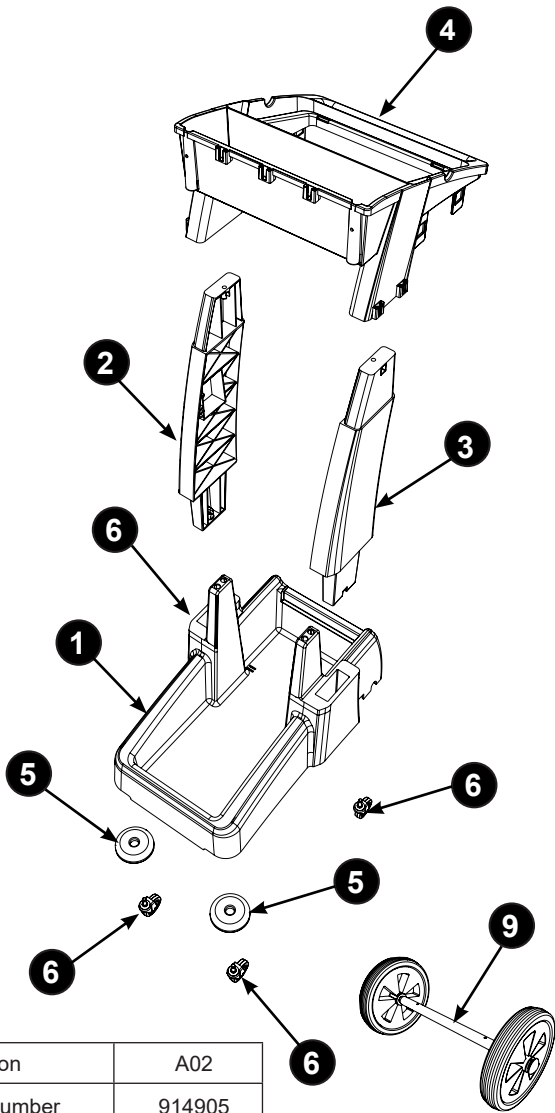

# Exploded Spares MM-0

Number	Description	Part Number	Quantity
1	Reflo Base	915029	1
2	Left Hand Upright	914907	1
3	Right Hand Upright	914906	1
4	Handle Frame	913982	1
5	Buffers	227479	2
6	Castors	204118	4
7	M8 x 25MM Socket Bolt	219555	4
<b>Big Wheel Only:</b>			
8	No 6 X 1 3/8 Inch Long Pozi Pan Screw	219848	2
9	Replacement Axle Wheel Assembly	915320	1

Revision	A02
Part Number	914905