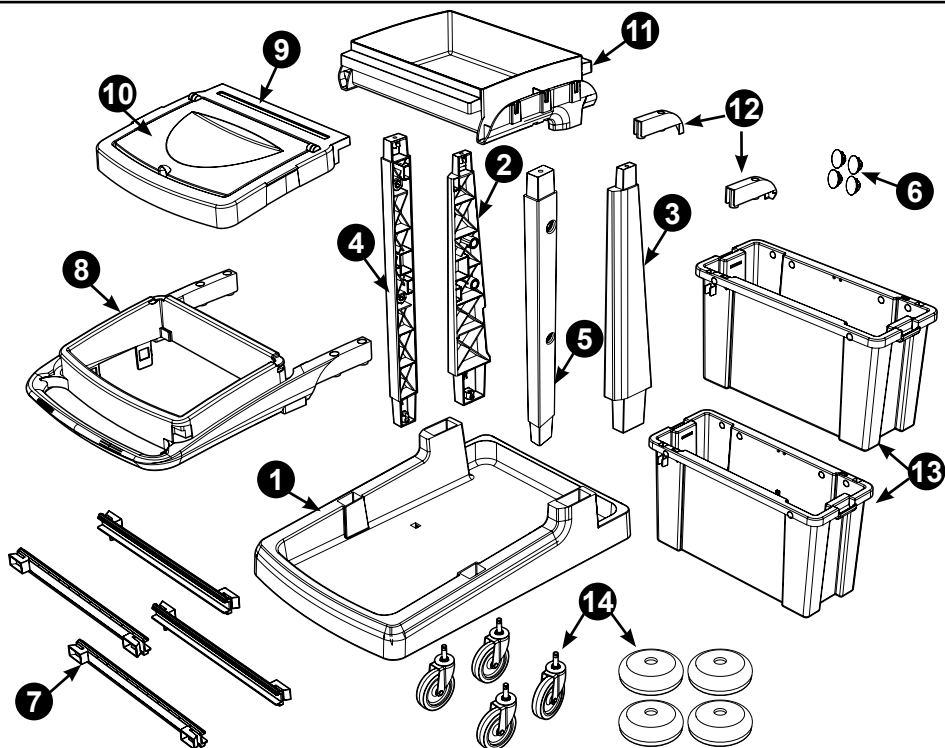

EM-2

Numatic

numatic.com

Original Instructions

0.25 HR

Item	Description	Qty
1	Ecomatic short reflo base	1
2	Front right hand reflo upright	1
3	Front left hand reflo upright	1
4	Rear right hand reflo upright	1
5	Rear left hand reflo upright	1
6	Hole Plug	4
7	Reflo Runner	4
8	Reflo bag frame	1
9	Reflo bag securing frame	1
10	Lid moulding	1
11	Reflo tray	1
12	Ecomatic cover moulding	2
13	Narrow reflo storage box	2
14	Castors & Buffers (Buffers Optional Extra)	4

M8 25mm
Socket Bolt

X 10

Allen Key

X 1

Buffer

X 4

X 4

X 4

X 4