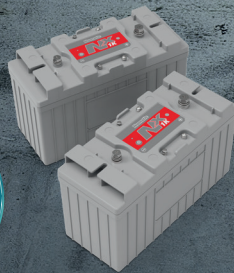

## **NX1K** Next Generation Lithium Power

**4x Longer Lasting than Lead Batteries\***

**Advanced & Safe Lithium Phosphate Technology**

**Flexible Charging**

**4000 Charge Cycles**

**3 Years Warranty†**