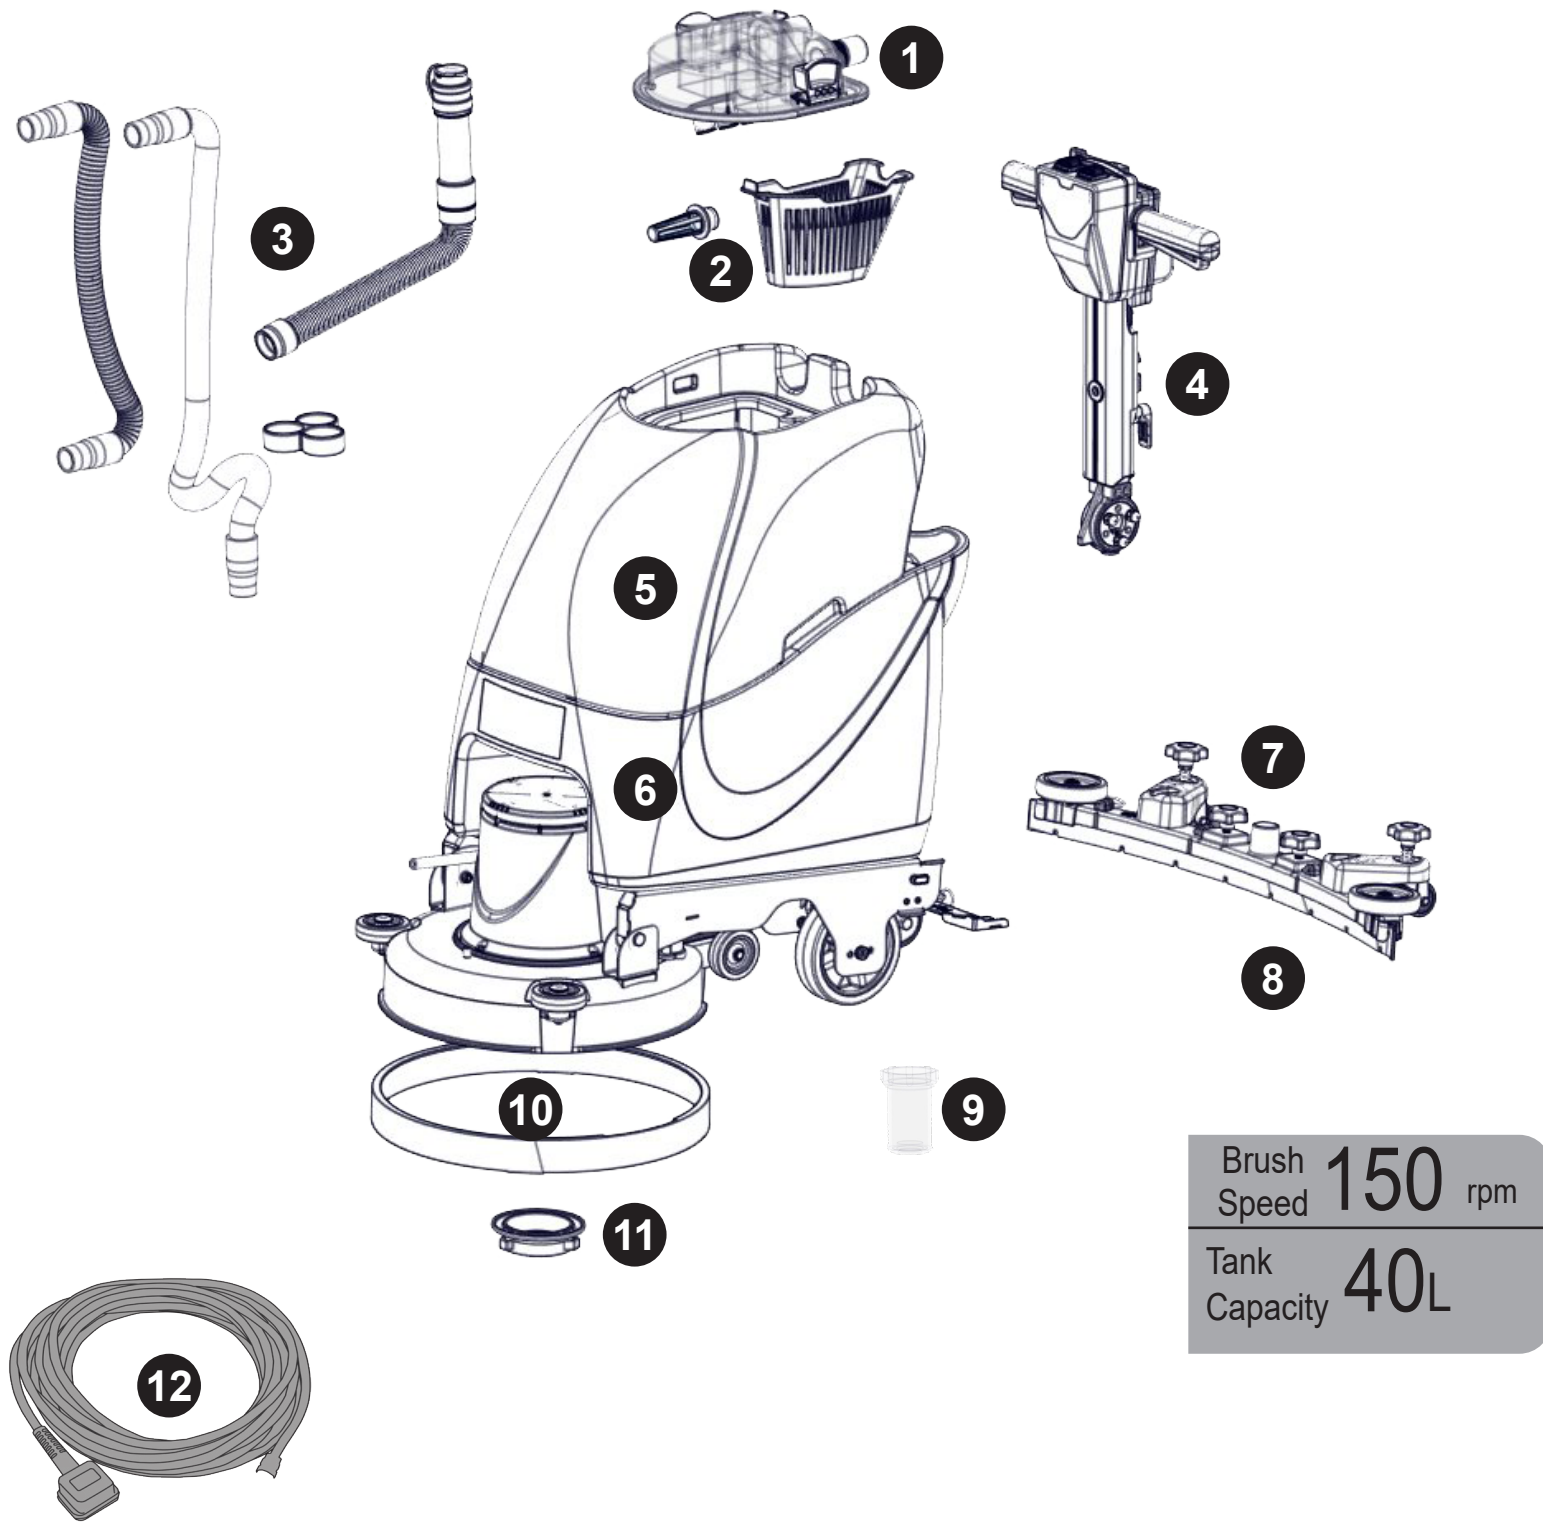

TT4045 TT4055 Exploded Spares

TWIN TEC MAINS RANGE

Brush Speed	150 rpm
Tank Capacity	40L

Num	Description	Num
1	TGB4045 SEPARATOR ASSEMBLY	903838
2	TT/B 345 BARREL FILTER	206265
	MESHLESS FILTER BASKET (RED)	906070
3	VAC HOSE 580MM X Ø38MM	905520
	35MM X 690MM LONG 3:1 STRETCH HOSE (SHORT & LONG CUFF)	280019
	35MM X 250MM STRETCH HOSE (3:1) C/W ADJUSTABLE CUFF	901548
	CAP / 28MM X 270MM LONG 3:1 STRETCH HOSE C/W RED CAP	903695
	HOSE GUIDE	237718
4	TT4045/4055G.HANDLE ASSEMBLY.V17	903983
5	TT4045/4055G.GRAPHITE TOP TANK ASSY	903976
6	TT4045/55G.BOTTOM TANK ASSEMBLY	903980
7	650 TWINTEC ALUMINIUM FLOOR TOOL	904691
	750 TWINTEC ALUMINIUM FLOOR TOOL	903853
8	650 LAMINATED SERILOR GREEN POLYURETHANE BLADE SET	900518
	750 LAMINATED SERILOR GREEN POLYURETHANE BLADE SET	900519
9	EXTENDED STRAINER	208888
10	TT/TTB345/3450 SPLASH SKIRT MOULDING /	229644
	TT4550 SPLASH SKIRT MOULDING	229562
11	DIE CAST CHUCK MACHINED	230207
12	20.0MT X 1.5MM X 3 CORE CABLE (SOCKET + PLUG) UK	911819
	MAINS CABLE.YELLOW.20000.1m5.3.INDUSTRIAL.16A SOCKET PLUG	236118

The user is solely responsible for evaluating Numatic International Ltd products and evaluating if said product is suitable for a particular purpose and user's method of application.

TT.4045G

606193	Wander Floor Kit for all TGB machines (38mm)	900974	Nuplex Pads - 5 Pack 430mm
606203	450mm Polyscrub Scrubbing Brush	606204	450mm Nyloscrub Shampoo Brush
904691	Aluminium Floor tool Adjustable Wheels and Polyurethane Blades	900518	Replacement Green Polyurethane Blade Set, for 650 Floor Tool
606306	450mm LongLife Scrubbing Brush	900525	400mm NuLoc2 Drive Board TT - TTB 4045
606307	450mm LongLife Light Scrubbing Brush	900969	Nuplex Pads - 3 Pack 430mm
606401	400mm PadLoc Drive Board	609100	Emptying Hose Extensions Kit