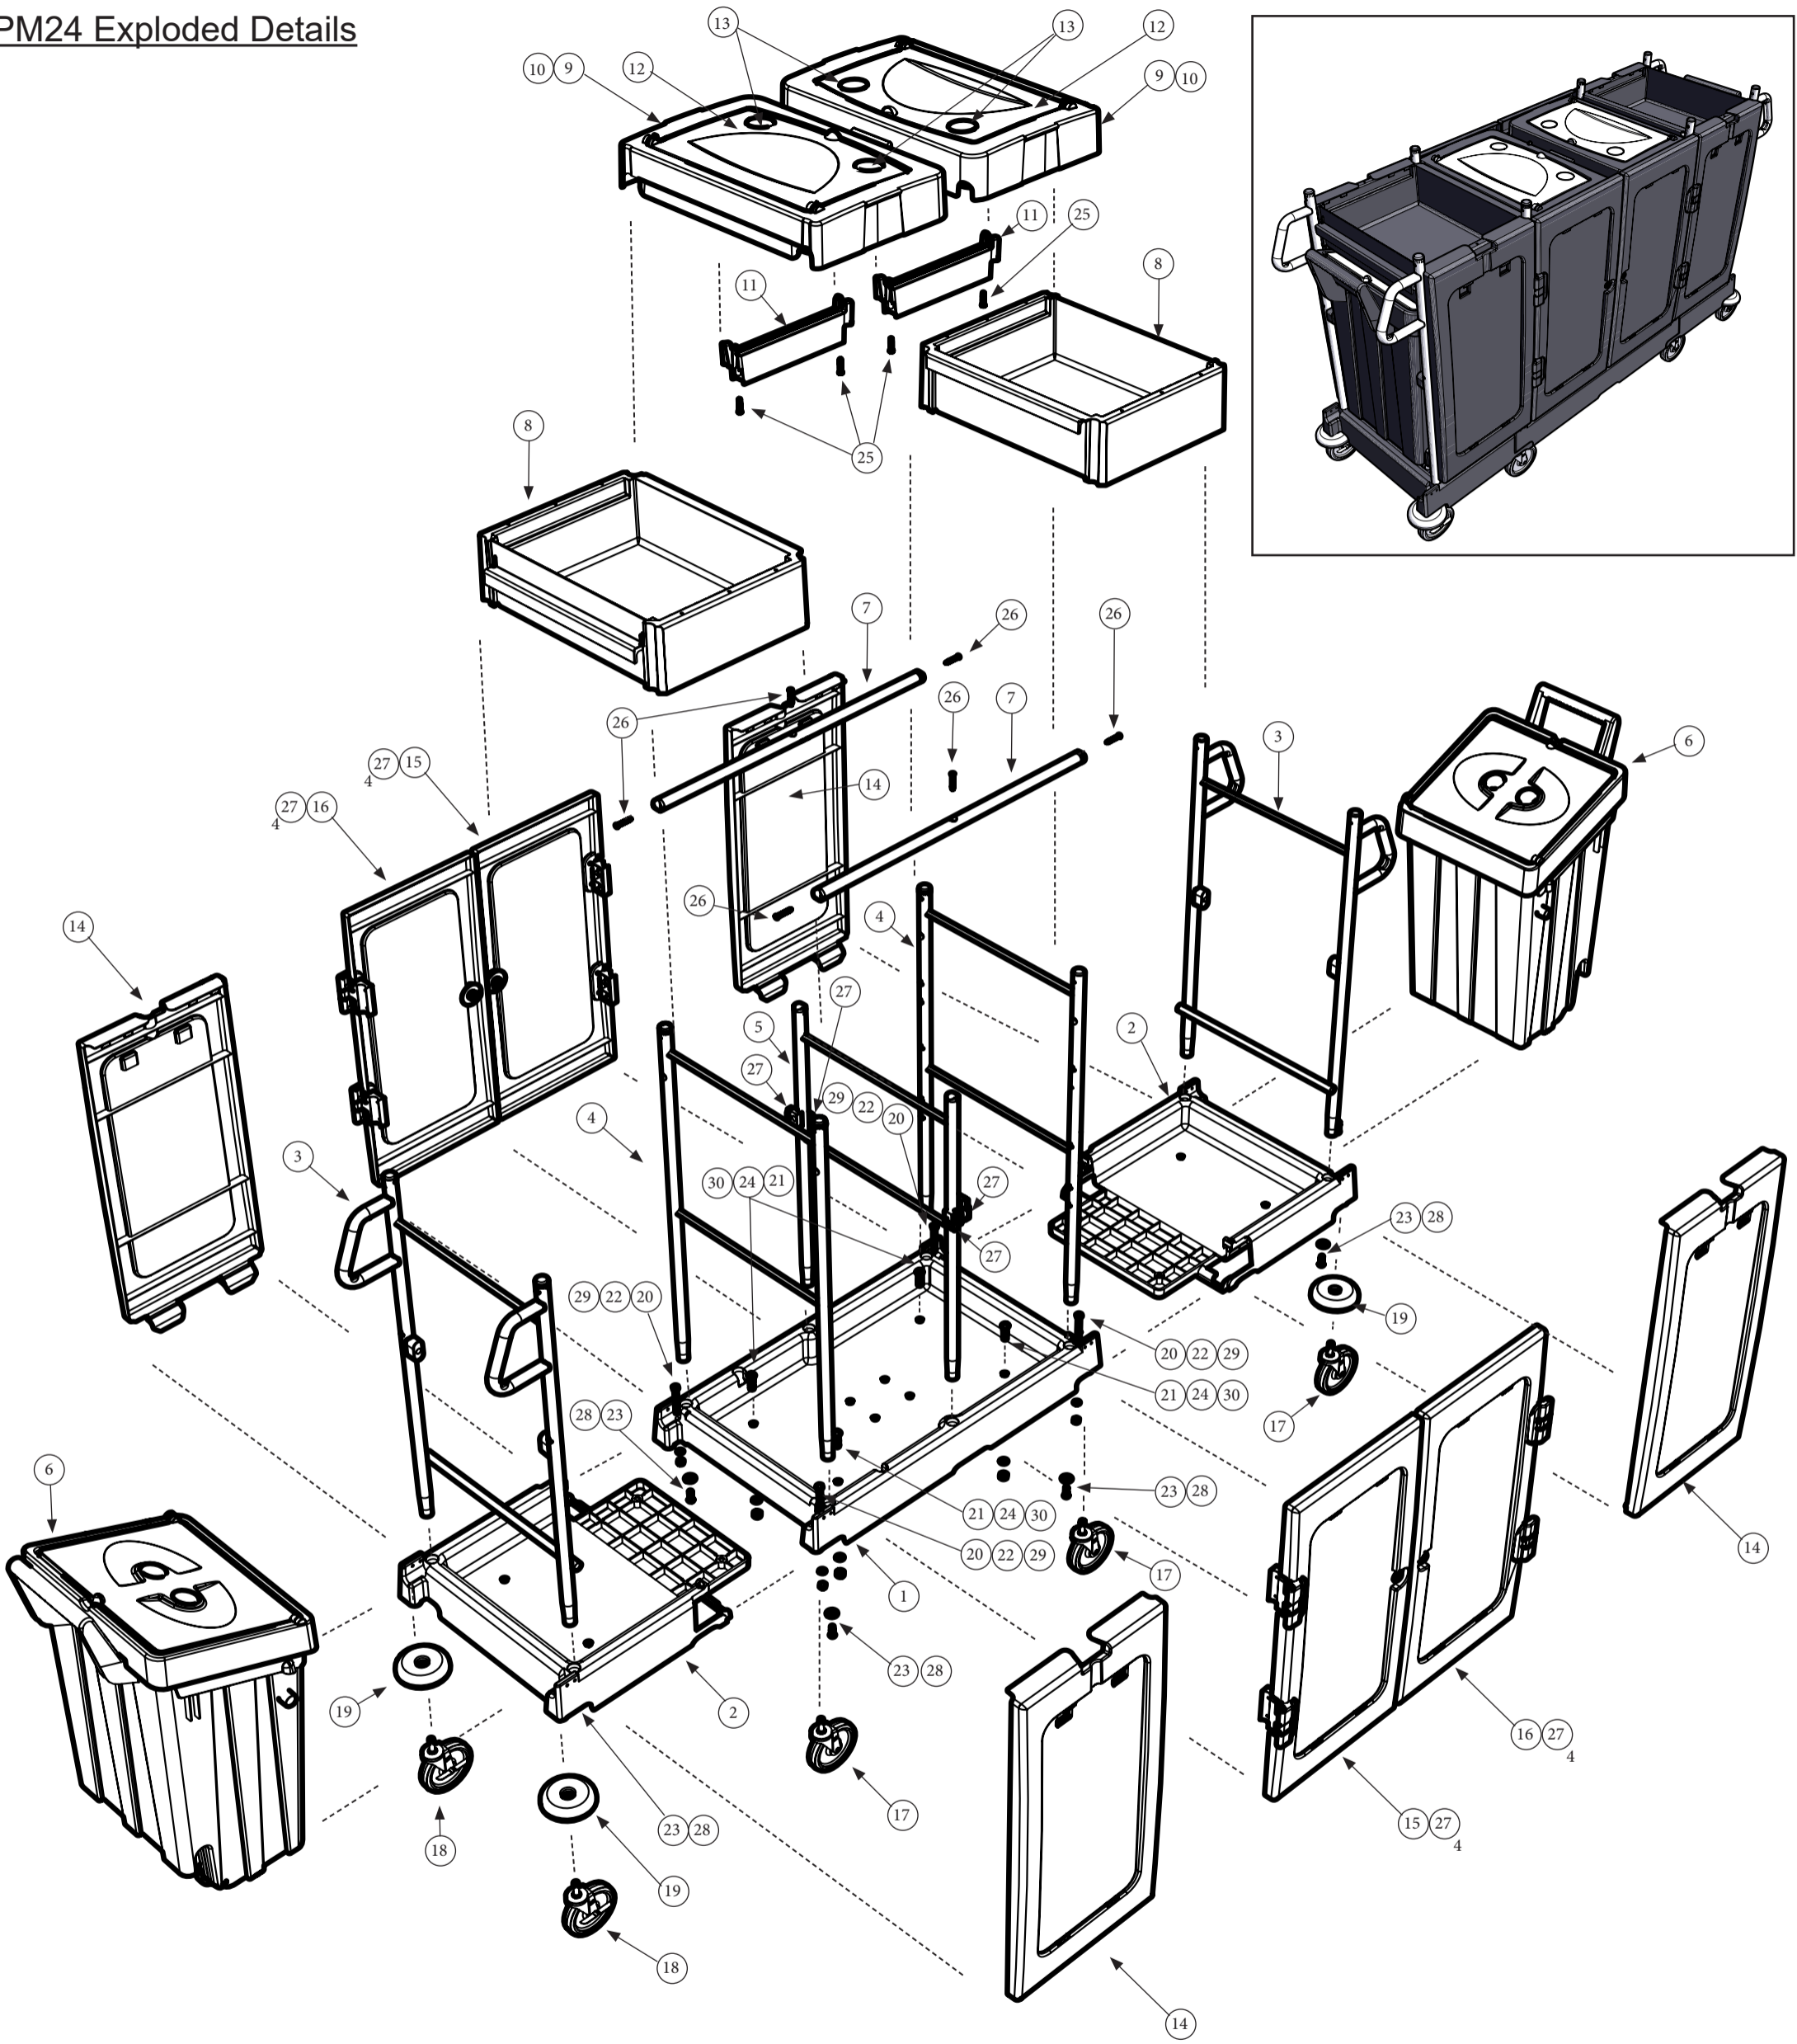

Exploded Spare PM34

Numatic

PM24 Exploded Details

Notes:-
 1. See page 2 of 2 for items list and part numbers.

Revision	A01
----------	-----

Numatic International Limited,
 Chard, Somerset, TA20 2GB
 Telephone: 01460 68600
 Fax: 01460 68458

EXP-002020 02/23(A01)

Exploded Spare PM34

Numatic

PM24 Items Table & Part Numbers

Item Number	Item Description	Part Number	Item Quantity
1	Large base - black reflo	910011	1
2	Base extension - black	910035	2
3	Rear upright frame welded assembly - stainless steel	908643	2
4	Upright frame welded assembly - stainless steel	913656	2
5	Upright frame welded assembly - stainless steel	913715	1
6	Rear swing out waste bin - black reflo	910236	2
7	Tiebar - stainless steel	913720	2
8	Clip on tray - black	910012	2
9	Bag support moulding	911934	2
10	Bag support frame (without lugs)	911929	2
11	Bag frame insert	910615	2
12	Lid moulding	912506	2
13	Colour code disc dark grey	223124	6
14	Side panel - black	910013	4
15	Door 'A' assembly	909426	2
16	Door 'B' assembly	909428	2
17	5" Castor - metal	204113	6
18	5" Braked castor - metal	204114	2
19	Buffer moulding	227479	4
20	M8 Nylon insert nut	219070	4
21	M10 Nylon insert nut - stainless steel	219897	4
22	M8 Form 'A' washer - stainless steel	219578	4
23	M8 Form 'C' washer	221154	10
24	M10 Form 'A' washer - stainless steel	219903	4
25	No 6 x 1" Long pozi pan screw	219602	4
26	No 8 x 1 & 1/2" Long raised countersunk self tap screw	219839	6
27	M5 x 16mm Long pozi pan screw - stainless steel	219547	20
28	M8 x 25mm Long socket bolt - Z/PL	219555	10
29	M8 x 75mm Long hex head bolt - stainless steel	291123	8
30	M10 x 40mm Long socket button head bolt - stainless steel	909100	4