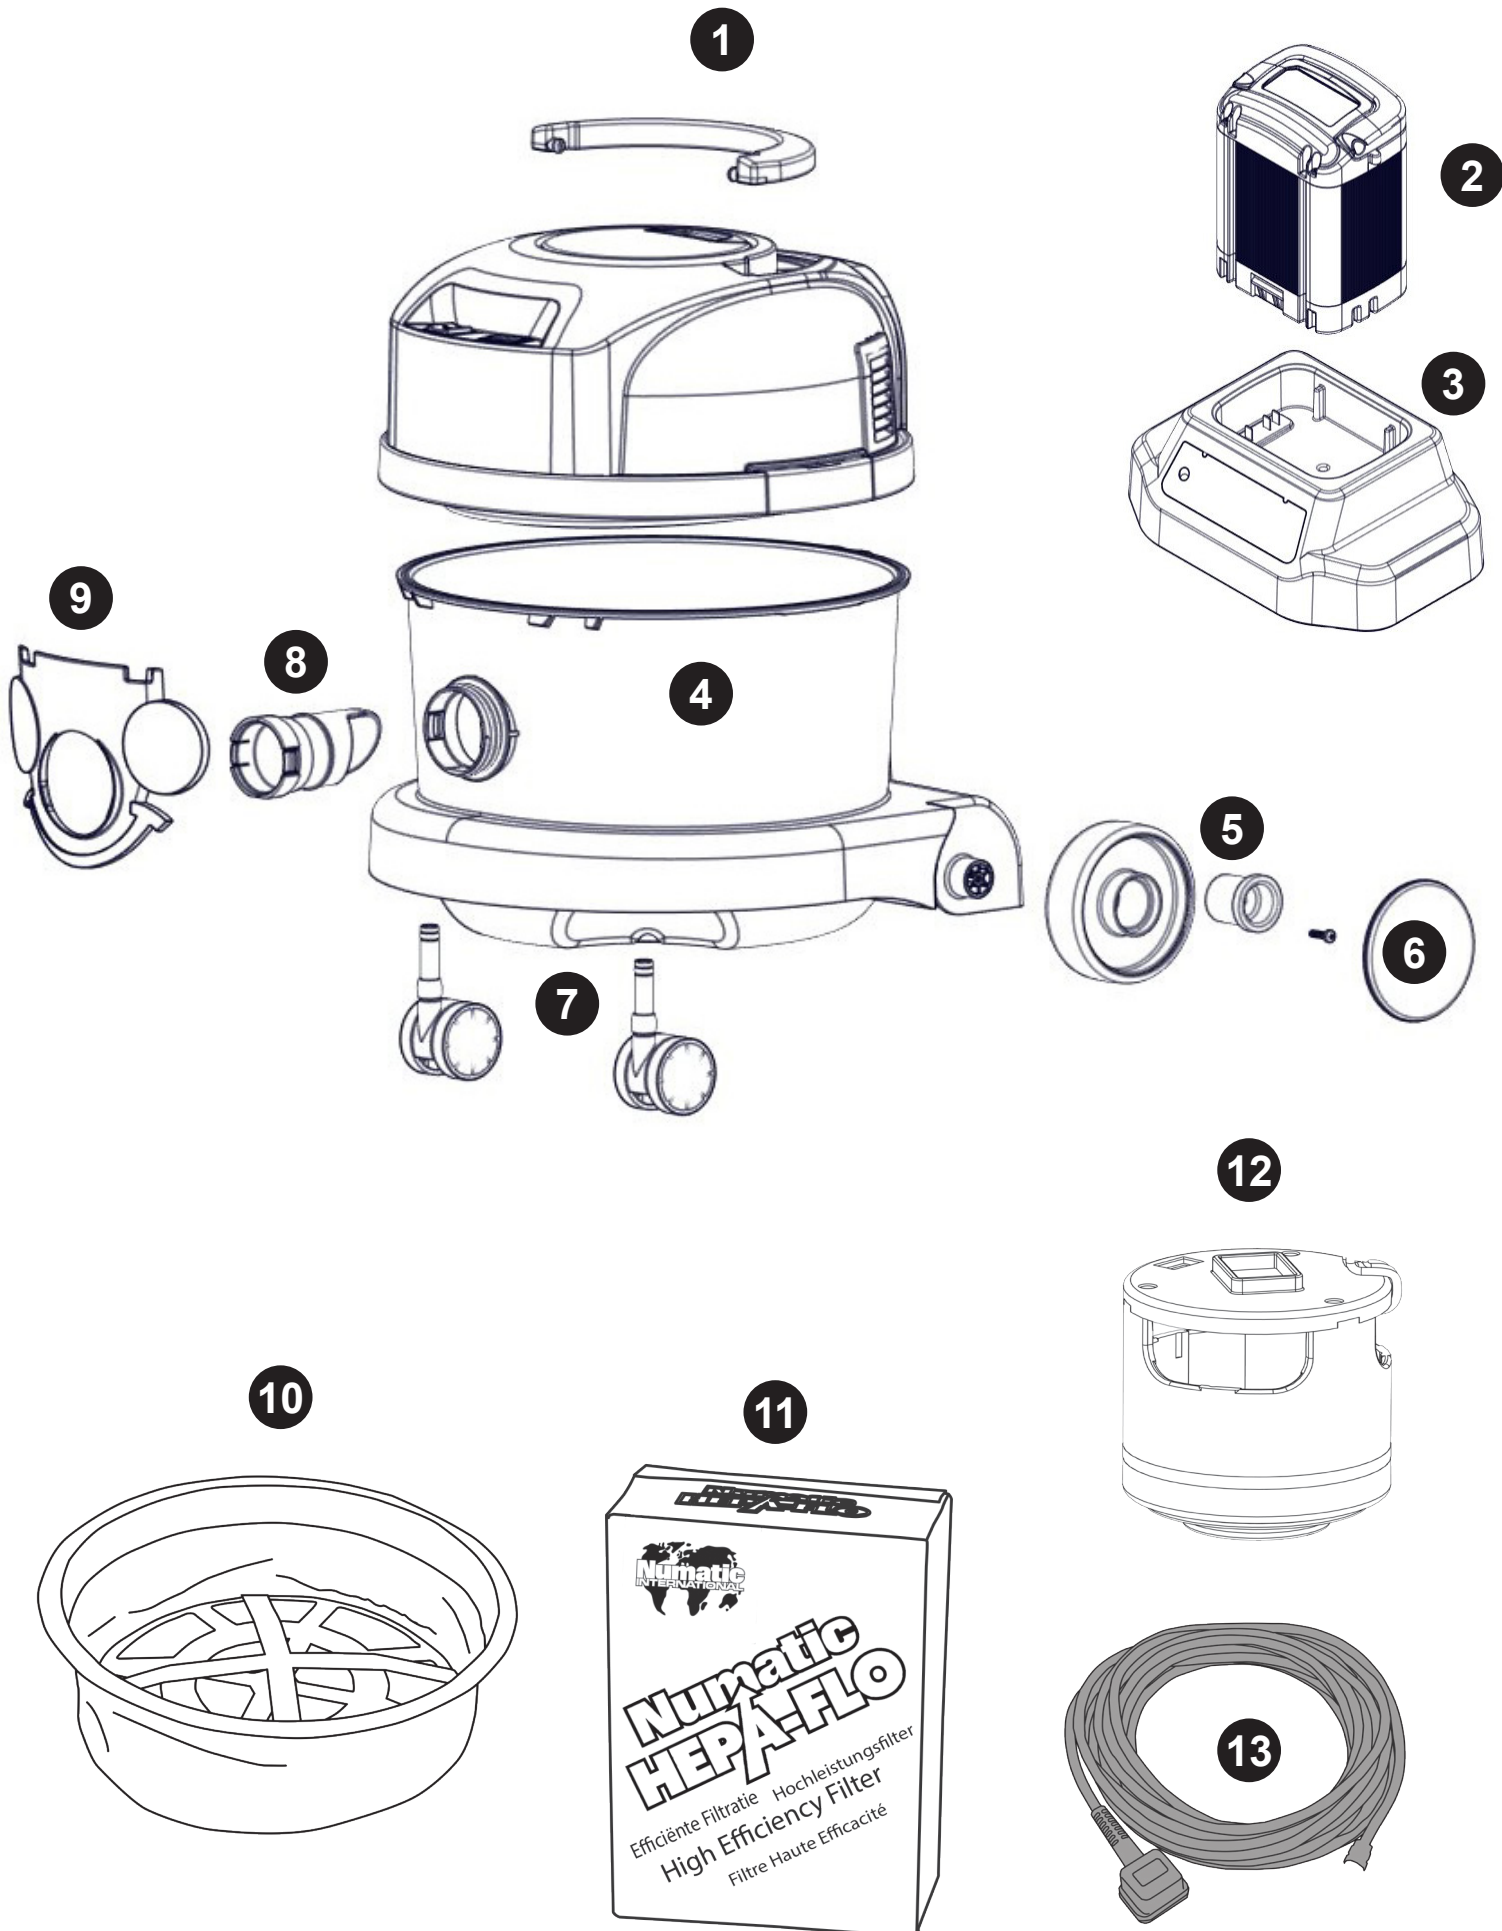

# NBV240NX Exploded Spares

NUMATIC BATTERY VACUUM RANGE

<b>Num</b>	<b>Description</b>	<b>Num</b>
1	REELER HANDLE	227120
2	NUMATIC LITHIUM BATTERY 36V (BATTERY COLOUR BLACK.GREY)	913686
3	BATTERY VAC.CHARGER/DOCK.V16.UK	607846
	NX 300 LITHIUM BATTERY CHARGER	911334
4	12INCH 240 DRUM WITH ACCESSORY WITH STORAGE (RED) + HENRY FACE	902718
5	WHEEL HUB FOR 2 SHOT WHEEL	227868
	HENRY WHEEL 2 SHOT MOULDING	227640
	NO8.5/8 IINCH LONG POZI-PAN SCREW Z/PL PLASTITE	219105
6	COLOURED WHEEL DISC (RED)	227687
7	50MM TWIN WHEEL CASTOR WITH PU TYRE	204111
8	DRY DIFFUSER NECK	237119
9	HENRY SNAP FACE (RED)	325966
10	PACK OF 3 NVM-1CH HEPAFLO BAGS	909291
	BOX OF 5 NVM-1CH HEPAFLO BAGS	907076
	BOX OF 10 NVM-1CH HEPAFLO BAGS	907075
11	12" TRITEX FILTER (DRY ONLY USE)	909559
12	36V DC 1 STAGE DIRECT AIR FLOW AMETEK MOTOR (UK)	902326
	SIP CINDERSON 74MM 36V MOTOR (350W/200W) (EU)	911985
13	MAINS CABLE.BLACK.1800.0m75.3 .UK PLUG.	912365
	MAINS CABLE.BLACK.1800.0m75.3.EUROPEAN PLUG.	912361
	MAINS CABLE.BLACK.1800.1.3. AUSTRALIAN PLUG.	912360
	MAINS CABLE.BLACK.1800.1.3. SWISS PLUG.	912364
	MAINS CABLE.BLACK.1800.18AWG.3. NORTH AMERICAN PLUG.	912362
	MAINS CABLE.BLACK.1800.1.3. SOUTH AFRICAN PLUG.	912363

## (916028 Kit AS55)

Item Description	Part Number	Item Quantity
PARALLEL HOSE 32MM (BOFLEX) (2M)	909557	1
32mm Stainless Steel tube Set	909563	1
280MM COMBINATION TOOL HEAD PLASTIC BASE	911609	1
Handy Kit	909564	1

## Kit AA29E

Item Description	Part Number	Item Quantity
PARALLEL HOSE 32MM (BOFLEX) (2.2M)	915907	1
32mm Stainless Steel tube Set	909563	1
280MM COMBINATION TOOL HEAD PLASTIC BASE (PRO-FLO PF280) (RD280) [7]	912358	1
Handy Kit	909564	1