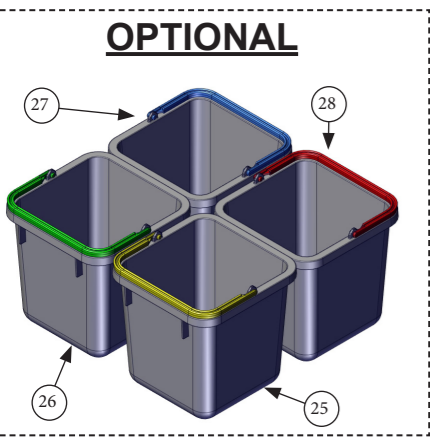

# Exploded Spare Ecomatic EM-1

# Numatic

Item Number	Item Description	Part Number	Quantity
1	Ecomatic black base printed numatic reflo - short	909980	1
2	Front left hand black reflo upright assembly with nut & bolt fitted	909374	1
3	Front right hand black reflo upright assembly with nut & bolt fitted	909373	1
4	Rear left hand black reflo upright assembly with nut & bolt fitted	909363	1
5	Rear right hand black reflo upright assembly with nut & bolt fitted	909375	1
6	Lock (x2) (Eco-matic) - <b>Optional lock kit for uprights</b>	910842	1
7	Door hole plug graphite	902984	4
8	Ecomatic bag frame black reflo	909358	1
9	Bag securing frame black reflo	909187	1
10	Lid grey	912506	1
11	Colour code disc dark grey	223124	1
12	Top tray black reflo with nuts & bolts fitted	909357	1
13	Black reflo left hand cover	910729	1
14	Black reflo right hand cover	910732	1
15	Ecomatic tray black reflo	909359	1
16	4 x 4 Inch castor	908204	1
17	<b>Optional - Ecomatic buffer set (x4)</b>	910757	1
18	M8 x 25mm LG.Socket bolt Z/PL	219555	-
19	Nut M8 Plain Z/PL	219079	-
20	<b>Optional - 120-Litre grey waste bags (roll of 10 - 700mm x 1100mm)</b>	908229	0.1
21	<b>Optional - 5L Swing bucket kit - grey, red handle</b>	906277	-
22	<b>Optional - 5L Swing bucket kit - grey, blue handle</b>	906278	-
23	<b>Optional - 5L Swing bucket kit - grey, green handle</b>	906279	-
24	<b>Optional - 5L Swing bucket kit - grey, yellow handle</b>	906280	-
25	<b>Optional - 10L Grey buckey with yellow handle</b>	905240	-
26	<b>Optional - 10L Grey buckey with green handle</b>	905239	-
27	<b>Optional - 10L Grey buckey with blue handle</b>	905238	-
28	<b>Optional - 10L Grey buckey with red handle</b>	905237	-