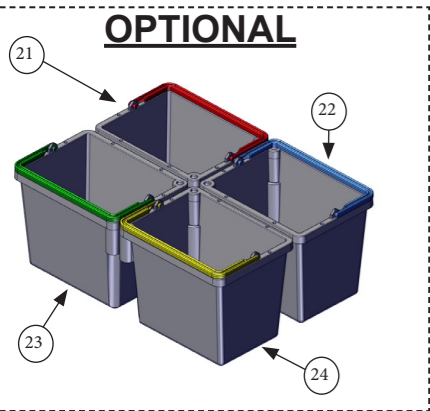

# Numatic

Item Number	Item Description	Part Number	Quantity
1	Ecomatic black base printed numatic reflo - short	909980	1
2	Front left hand black reflo upright assembly with nut & bolt fitted	909374	1
3	Front right hand black reflo upright assembly with nut & bolt fitted	909373	1
4	Rear left hand black reflo upright assembly with nut & bolt fitted	909363	1
5	Rear right hand black reflo upright assembly with nut & bolt fitted	909375	1
6	Lock (x2) (Eco-matic) - <b>Optional lock kit for uprights</b>	910842	1
7	Door hole plug graphite	902984	4
8	Ecomatic bag frame black reflo	909358	1
9	Bag securing frame black reflo	909187	1
10	Lid grey	912506	1
11	Colour code disc dark grey	223124	1
12	Top tray black reflo with nuts & bolts fitted	909357	1
13	Black reflo left hand cover	910729	1
14	Black reflo right hand cover	910732	1
15	Ecomatic tray black reflo	909359	1
16	4 x 4 Inch castor	908204	1
17	<b>Optional - Ecomatic buffer set (x4)</b>	910757	1
18	M8 x 25mm LG.Socket bolt Z/PL	219555	-
19	Nut M8 Plain Z/PL	219079	-
20	<b>Optional - 120-Litre grey waste bags (roll of 10 - 700mm x 1100mm)</b>	908229	0.1
21	<b>Optional - 5L Swing bucket kit - grey, red handle</b>	906277	-
22	<b>Optional - 5L Swing bucket kit - grey, blue handle</b>	906278	-
23	<b>Optional - 5L Swing bucket kit - grey, green handle</b>	906279	-
24	<b>Optional - 5L Swing bucket kit - grey, yellow handle</b>	906280	-
25	<b>Optional - 10L Grey buckey with yellow handle</b>	905240	-
26	<b>Optional - 10L Grey buckey with green handle</b>	905239	-
27	<b>Optional - 10L Grey buckey with blue handle</b>	905238	-
28	<b>Optional - 10L Grey buckey with red handle</b>	905237	-