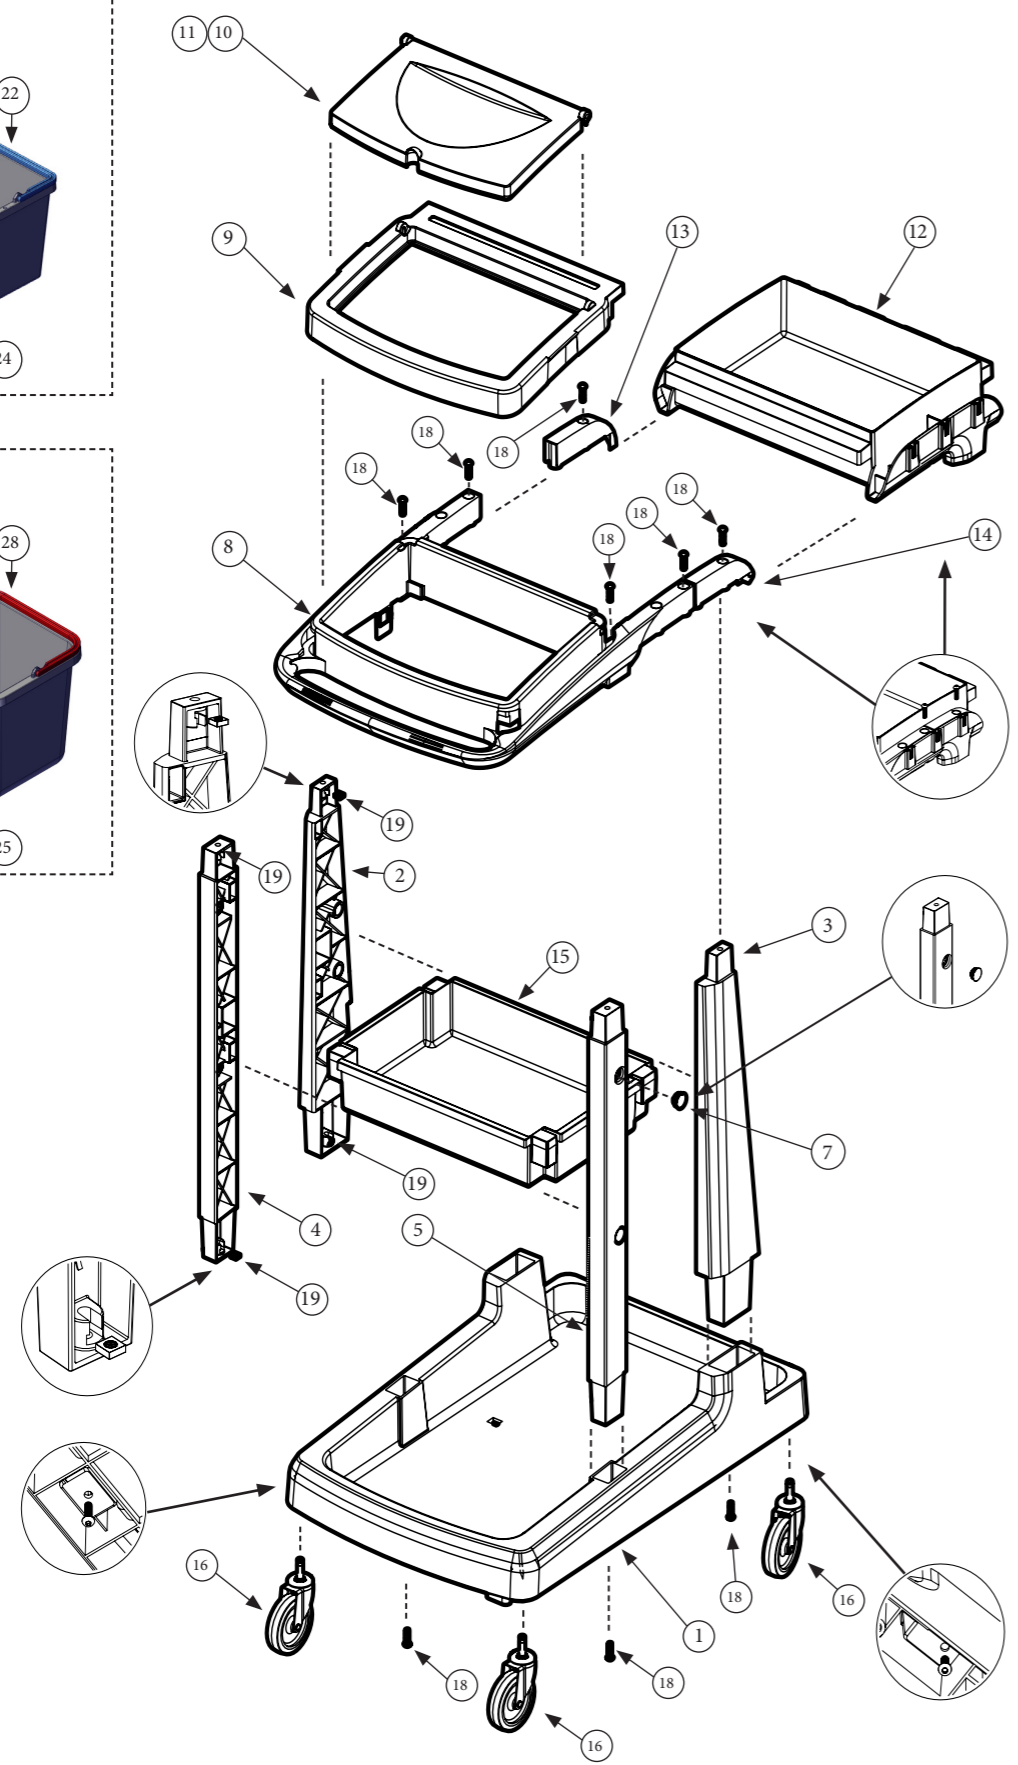

# Exploded Spare Ecomatic EM-1

# Numatic

Item Number	Item Description	Part Number	Quantity
1	Ecomatic black base printed numatic reflo - short	909980	1
2	Front left hand black reflo upright assembly with nut & bolt fitted	909374	1
3	Front right hand black reflo upright assembly with nut & bolt fitted	909373	1
4	Rear left hand black reflo upright assembly with nut & bolt fitted	909363	1
5	Rear right hand black reflo upright assembly with nut & bolt fitted	909375	1
6	Lock (x2) (Eco-matic) - <b>Optional lock kit for uprights</b>	910842	1
7	Door hole plug graphite	902984	4
8	Ecomatic bag frame black reflo	909358	1
9	Bag securing frame black reflo	909187	1
10	Lid grey	912506	1
11	Colour code disc dark grey	223124	1
12	Top tray black reflo with nuts & bolts fitted	909357	1
13	Black reflo left hand cover	910729	1
14	Black reflo right hand cover	910732	1
15	Ecomatic tray black reflo	909359	1
16	4 x 4 Inch castor	908204	1
17	<b>Optional - Ecomatic buffer set (x4)</b>	910757	1
18	M8 x 25mm LG.Socket bolt Z/PL	219555	-
19	Nut M8 Plain Z/PL	219079	-
20	<b>Optional - 120-Litre grey waste bags (roll of 10 - 700mm x 1100mm)</b>	908229	0.1
21	<b>Optional - 5L Swing bucket kit - grey, red handle</b>	906277	-
22	<b>Optional - 5L Swing bucket kit - grey, blue handle</b>	906278	-
23	<b>Optional - 5L Swing bucket kit - grey, green handle</b>	906279	-
24	<b>Optional - 5L Swing bucket kit - grey, yellow handle</b>	906280	-
25	<b>Optional - 10L Grey buckey with yellow handle</b>	905240	-
26	<b>Optional - 10L Grey buckey with green handle</b>	905239	-
27	<b>Optional - 10L Grey buckey with blue handle</b>	905238	-
28	<b>Optional - 10L Grey buckey with red handle</b>	905237	-