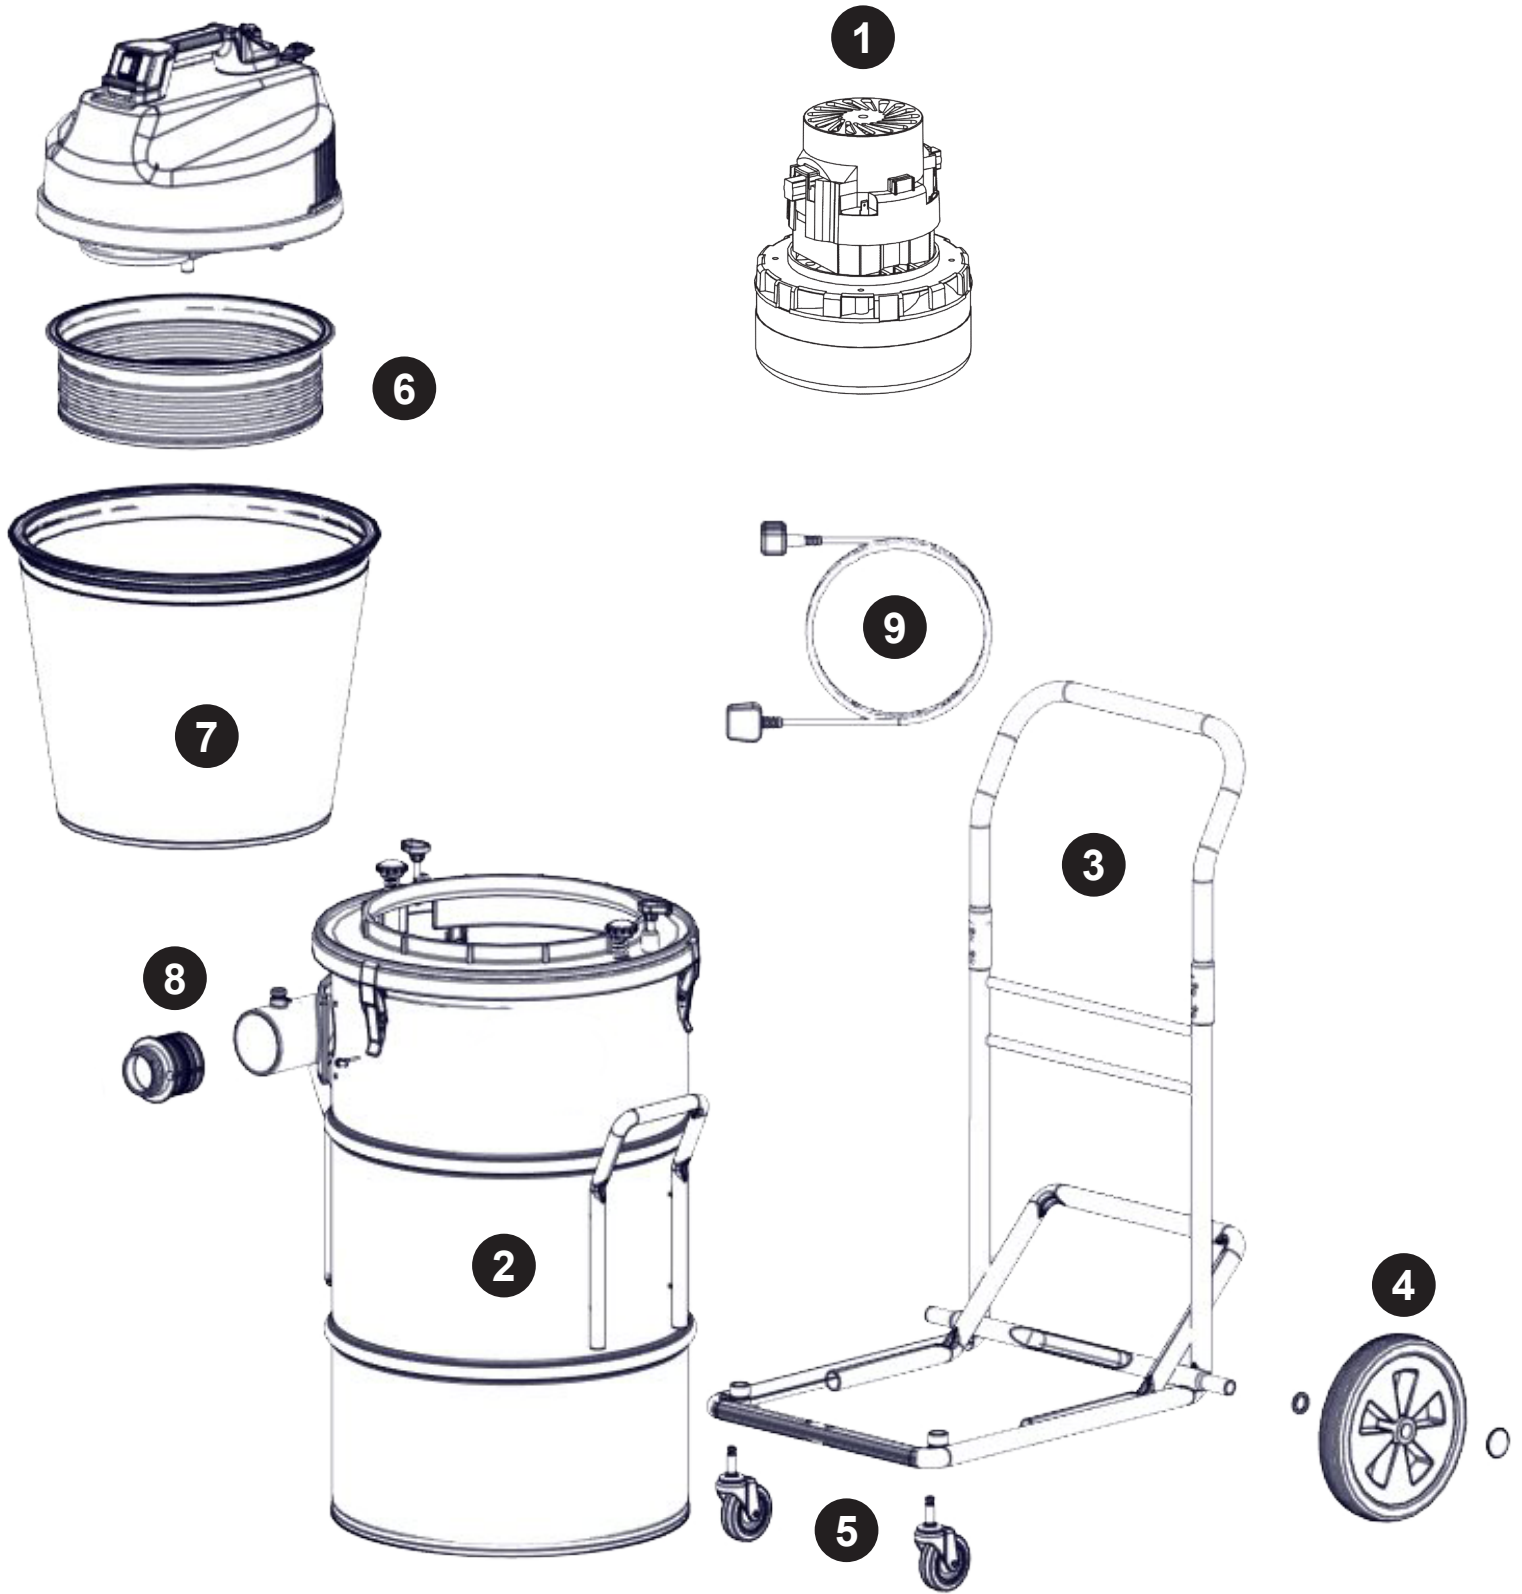

# NTD2003 Exploded Spares

NUTEC INDUSTRIAL

Num	Description	Num
1	240V 2 STAGE D.I BYPASS MOTOR ASSY (BL21104)(MARKED 230V) (14 INCH WVD/CTD)	<b>323013</b>
	230V 2 STAGE D.I BYPASS MOTOR ASSY (14 INCH WVD/CTD)	<b>323014</b>
	120V 2 STAGE D.I BYPASS ACUSTEK MOTOR (BL21101)	<b>205409</b>
2	NTD2003 STAINLESS STEEL DRUM ASSEMBLY	<b>500112</b>
	NTD2002 SHAKER ASSEMBLY [1]	<b>502004</b>
3	NV1500 HEAVY DUTY MILD STEEL CHASSIS ASSEMBLY (REDUCED AXLE)	<b>501040</b>
4	10 INCH WHEEL(BLACK/GREY) 20MM BORE	<b>204028</b>
	NYLON WASHER 17 W 10570	<b>219505</b>
	STARLOCK PUSH ON FASTENER BV 6678-07S	<b>219504</b>
5	3 INCH STEM FITTING CASTOR	<b>204060</b>
6	14 INCH WHITE FILTER ASSEMBLY	<b>604116</b>
7	NTD2000 FILTER ASSEMBLY	<b>502016</b>
8	THREAD CONNECTOR MOULDING	<b>206188</b>
	14 INCH WHITE FILTER ASSEMBLY	<b>502153</b>
9	MAINS CABLE.YELLOW.10000.1m5.2.UK PLUG.10A SOCKET PLUG	<b>911816</b>
	MAINS CABLE.YELLOW.10000.2m5.2.INDUSTRIAL 32A PLUG.STRIPPED	<b>911743</b>
	10.0MT X 1.5MM X 2 CORE CABLE (SOCKET + PLUG) SOUTH AFRICA	<b>236149</b>

## (607335 Kit BS5)

Image Reference	Item Description	Part Number	Item Quantity
	2.4m NuFlex Threaded hose	602102	1
	38mm Stainless Steel tube Set	602917	1
	ProFlo DRY Floor Tool	602381	1
	152mm Rubber Brush with Stiff Bristles	602162	1