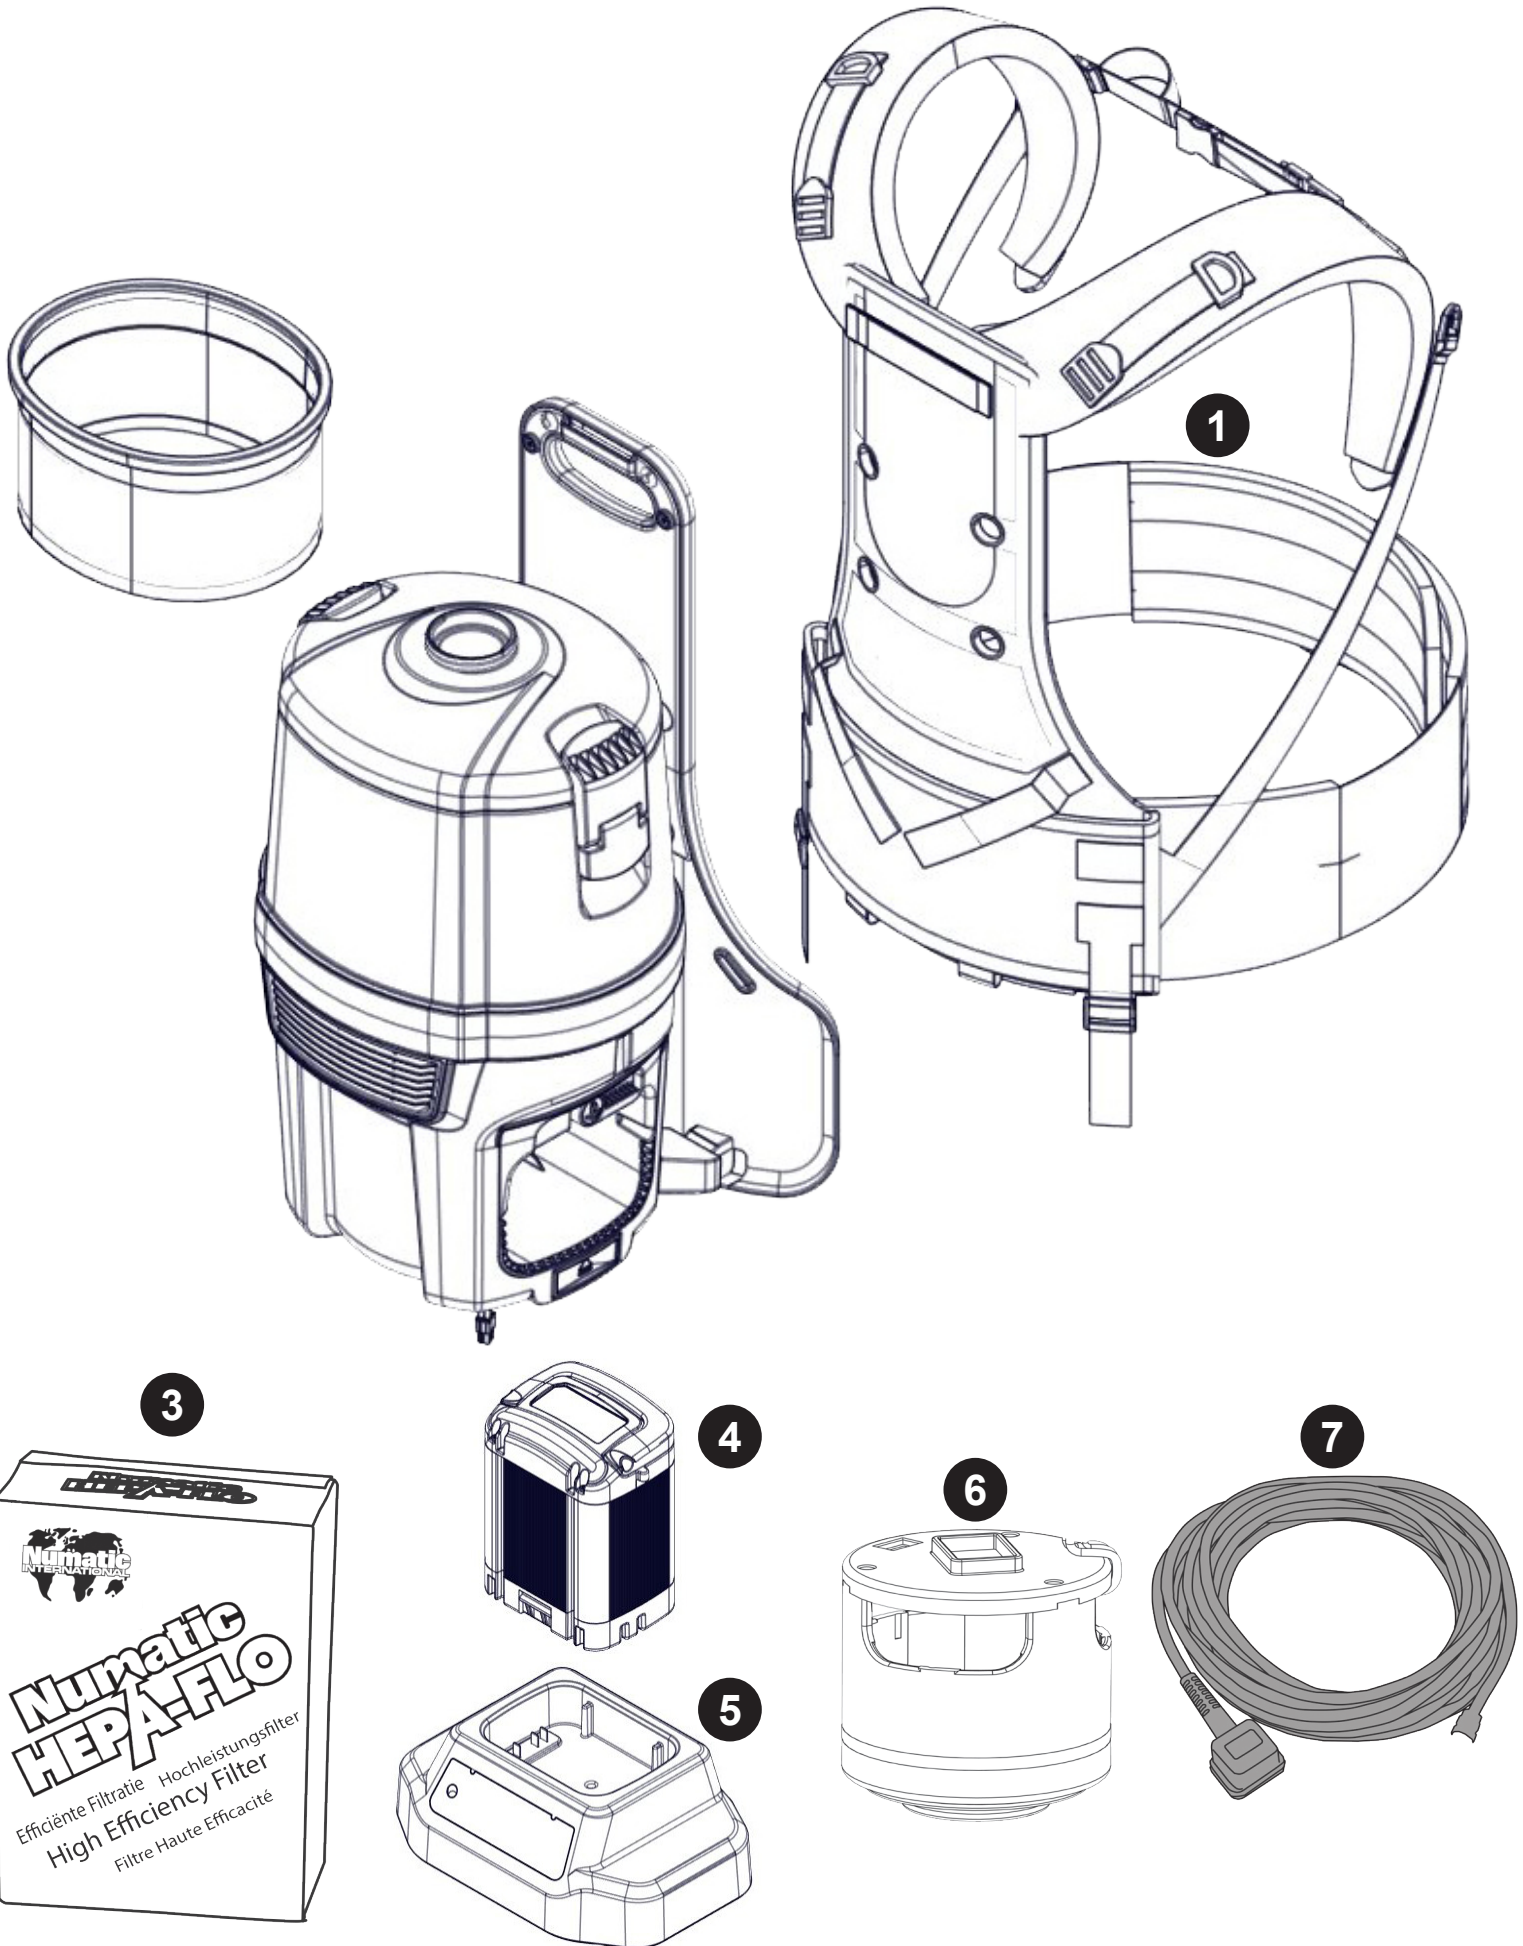

RSB150 Exploded Spares

NX300 PRO CORDLESS NETWORK

Num	Description	Num
1	RUCKSACK HARNESS - RSB150/RSV150 (RED)	912533
2	SHORT BACKPACK TRITEX FILTER	910915
3	NVM-1AH INDIVIDUAL HEPAFLO FILTER BAG (RSV130)	604011
4	NX 300.LITHIUM ION BATTERY (300W/HR) PACKED.UN3480	913686
5	NX.300 LITHIUM BATTERY CHARGER [5]	911334
6	SIP CINDERSON 74MM 36V MOTOR (350W/200W)	911895
7	MAINS CABLE.BLACK.1800.0m75.3 .UK PLUG.	912365
	MAINS CABLE.BLACK.1800.0m75.3.EUROPEAN PLUG.	912361
	MAINS CABLE.BLACK.1800.1.3. AUSTRALIAN PLUG.	912360
	MAINS CABLE.BLACK.1800.1.3. SWISS PLUG.	912364
	MAINS CABLE.BLACK.1800.18AWG.3. NORTH AMERICAN PLUG.	912362
	MAINS CABLE.BLACK.1800.1.3. SOUTH AFRICAN PLUG.	912363

(607817 Kit AAT30E)

Item Description	Part Number
1.2M BOFLEX RSB/RSV150 HOSE ASSEMBLY	914980
270MM COMBINATION TOOL HEAD PLASTIC BASE (PRO-FLO PF270)	902923
65MM SOFT DUSTING BRUSH (NVA-44B)	601144
32MM DOUBLE TAPER ADAPTOR	601141
32MM ALUMINIUM WAND BEND PAINTED BLACK WITH BLACK NPC VOLUME CONTROL	915195
TELESCOPIC WAND 32 X 560 X 940 ALUMINIUM	914759

(912958 Kit AST30B)

Item Description	Part Number
1.2M BOFLEX RSB/RSV150 HOSE ASSEMBLY	914980
290MM COMBINATION TOOL HEAD PLASTIC BASE (PRO-FLO PF290)	601729
65MM SOFT DUSTING BRUSH (NVA-44B)	601144
32MM DOUBLE TAPER ADAPTOR	601141
DOUBLE TAPER STAINLESS STEEL BEND WITHOUT VOLUME CONTROL	601923
TELESCOPIC WAND STAINLESS STEEL(32MM X 420MM X 560MM)	601045
422MM LONG X 32MM O/D STAINLESS STEEL EXTENSION TUBE	601008