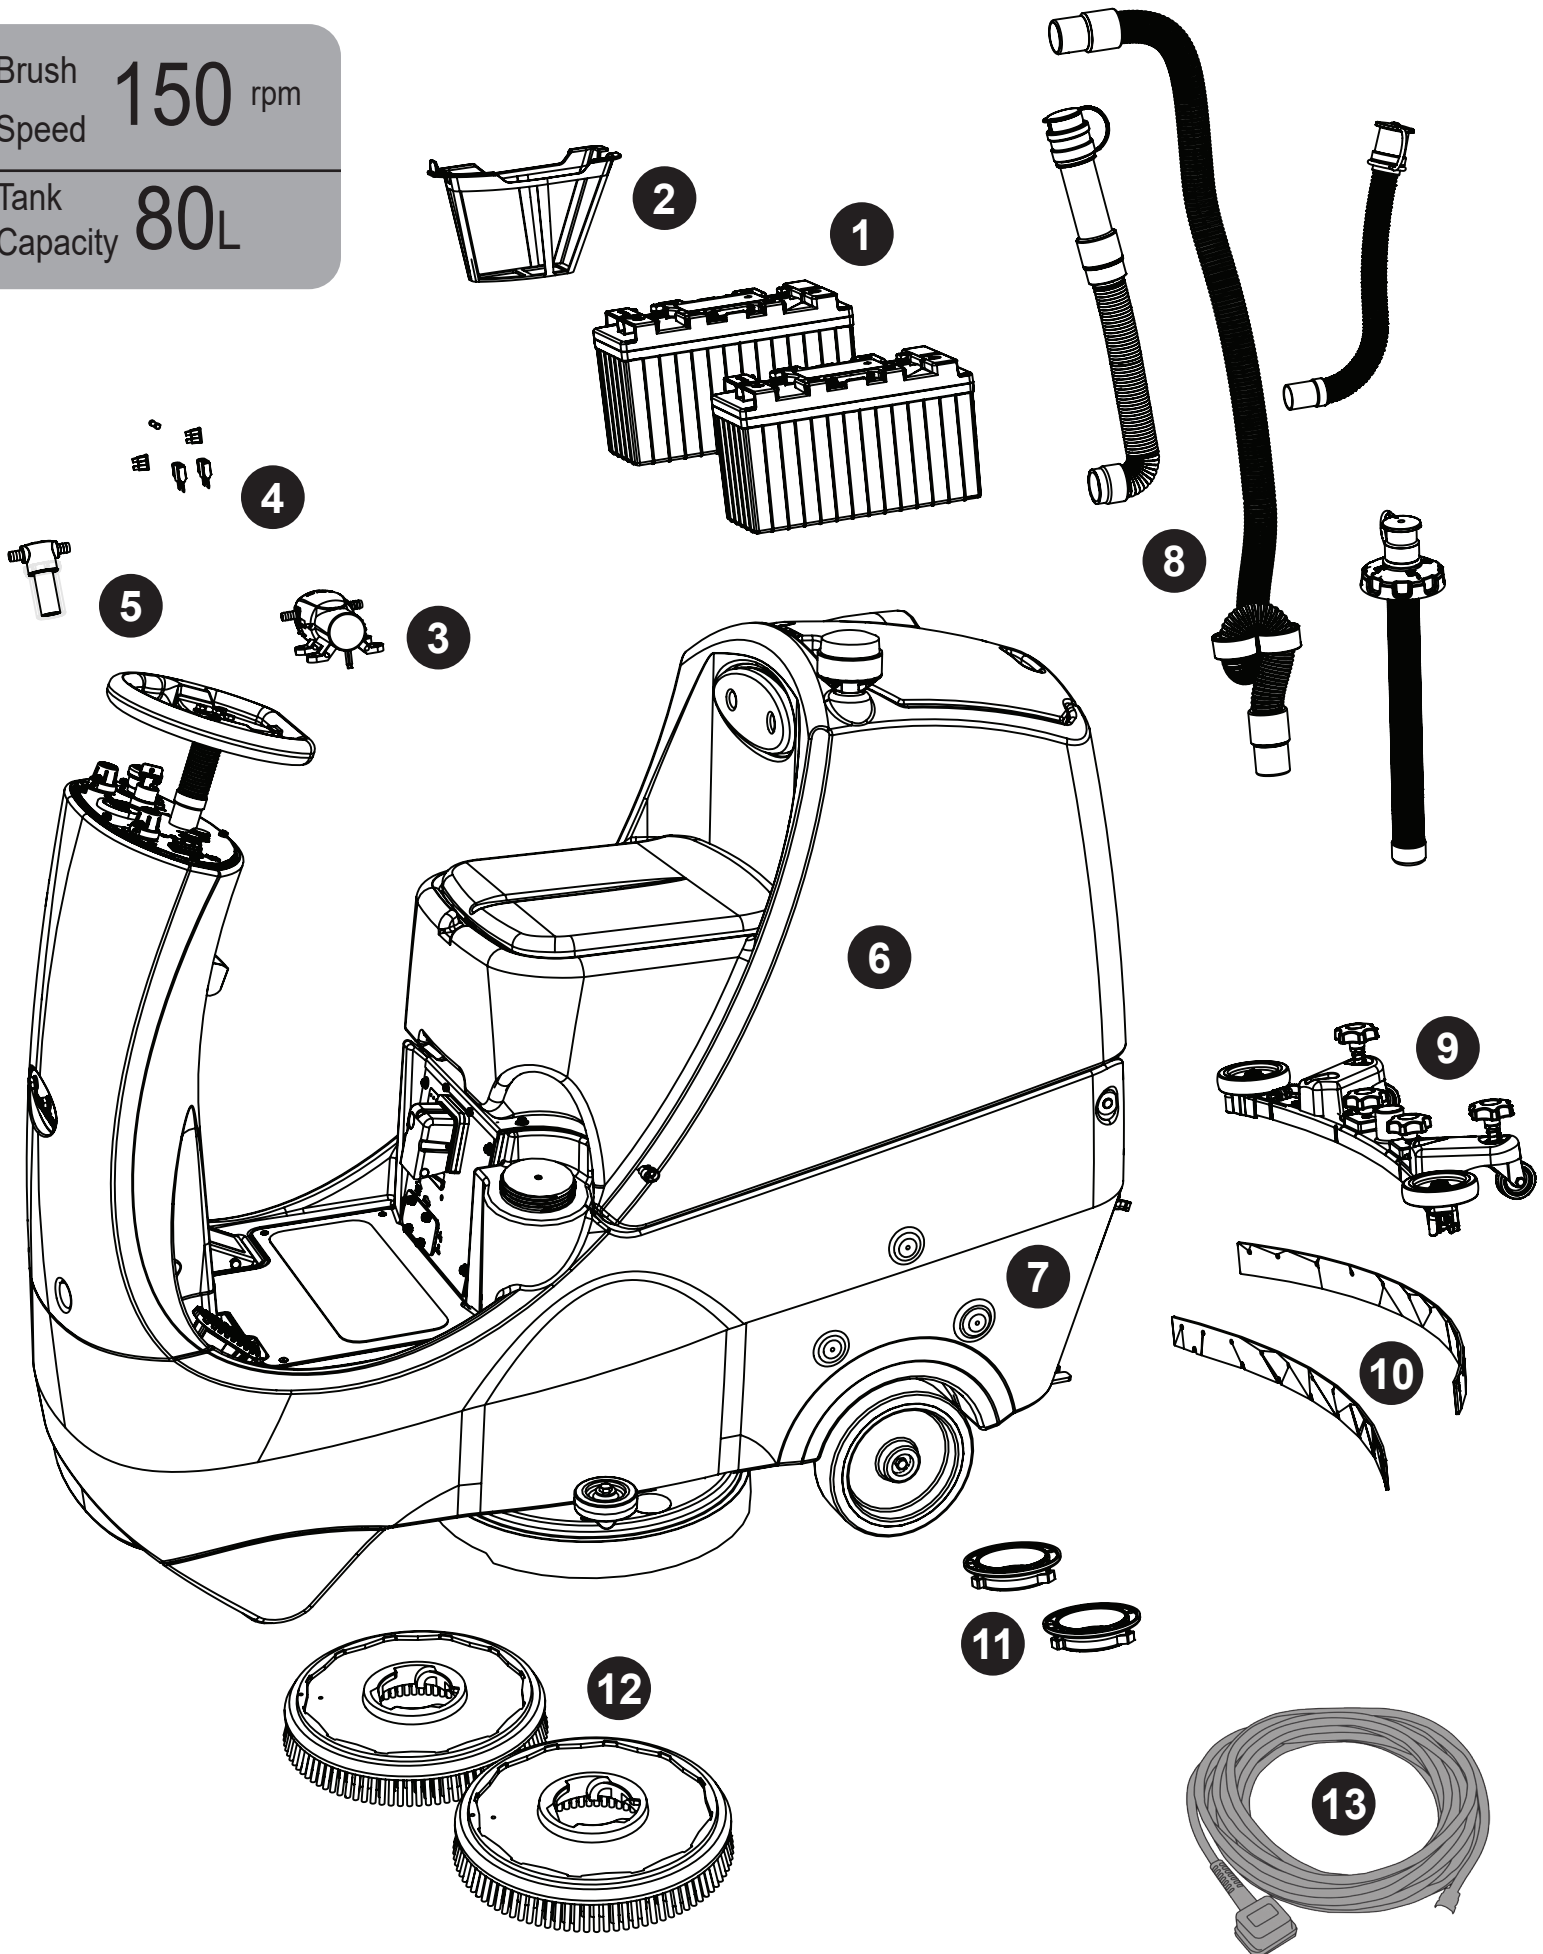

CRL8072 (50ah/100ah) / Telematics Exploded Spares

Ride-on Scrubber Dryer

Brush Speed **150** rpm
Tank Capacity **80L**

	Description	Part Number
1	NX1K LFP BATTERY TYPE (LI-ION)	911948
2	MESHLESS FILTER BASKET (RED)	906070
3	PUMP 24V DC / 1.5 AMPS	206726
4	20 AMP MAXI FUSE (YELLOW)	221091
	30 AMP MAXI FUSE (GREEN)	230104
	4 AMP ATOF BLADE FUSE	905570
	10 AMP BLADE FUSE	906573
	FUSE 2.5A (6.3x32)	903066
5	EXTENDED STRAINER	208888
6	CRG8055/8072 TOP TANK ASSEMBLY	907615
7	CRL8055/8072 BOTTOM TANK ASSEMBLY	915172
8	CRO8055 DUMP HOSE	208938
	28MM X 370MM LONG 3:1 STRETCH HOSE WITH RED CAP	903696
	35MM X 180MM STRETCH HOSE (3:1) WITH ADJUSTABLE CUFF WITH CAP	902468
	SUCTION HOSE 1330MM X Ø38MM	213061
	HOSE GUIDE	237718
9	750 TWINTEC ALUMINIUM FLOOR TOOL (38MM HOSE,RED TRIM, SERILOR BLADES)	903853
10	SERILOR BLADES (SPARE ITEM)	900518
11	MODIFIED CHUCK (CRO)	230285
12	370MM TEN-TEC BRUSH - CODE RED	918293
13	UK TYPE CHARGING LEAD	220386
	AUSTRALIAN CHARGER LEAD	220438
	YELLOW CABLE EURO TYPE CHARGING LEAD	221079
	CHARGING LEAD ASSY + SWISS PLUG	220392

918293	370MM TEN-TEC BRUSH - CODE RED	903994	370MM NYLOSCRUB SHAMPOO BRUSH (SINGLE)
900524	360MM NULOC2 DRIVE BOARD	902505	CADDY KIT (RED)
904699	ALUMINIUM FLOOR TOOL 750MM C/W ADJUSTABLE WHEELS AND POLYURETHANE BLADES	903182	SPRAY MOP MOUNTING KIT
900519	REPLACEMENT GREEN POLYURETHANE BLADE SET, 944MM FOR 750 FLOOR TOOL	903183	WANDER FLOOR KIT (38MM)