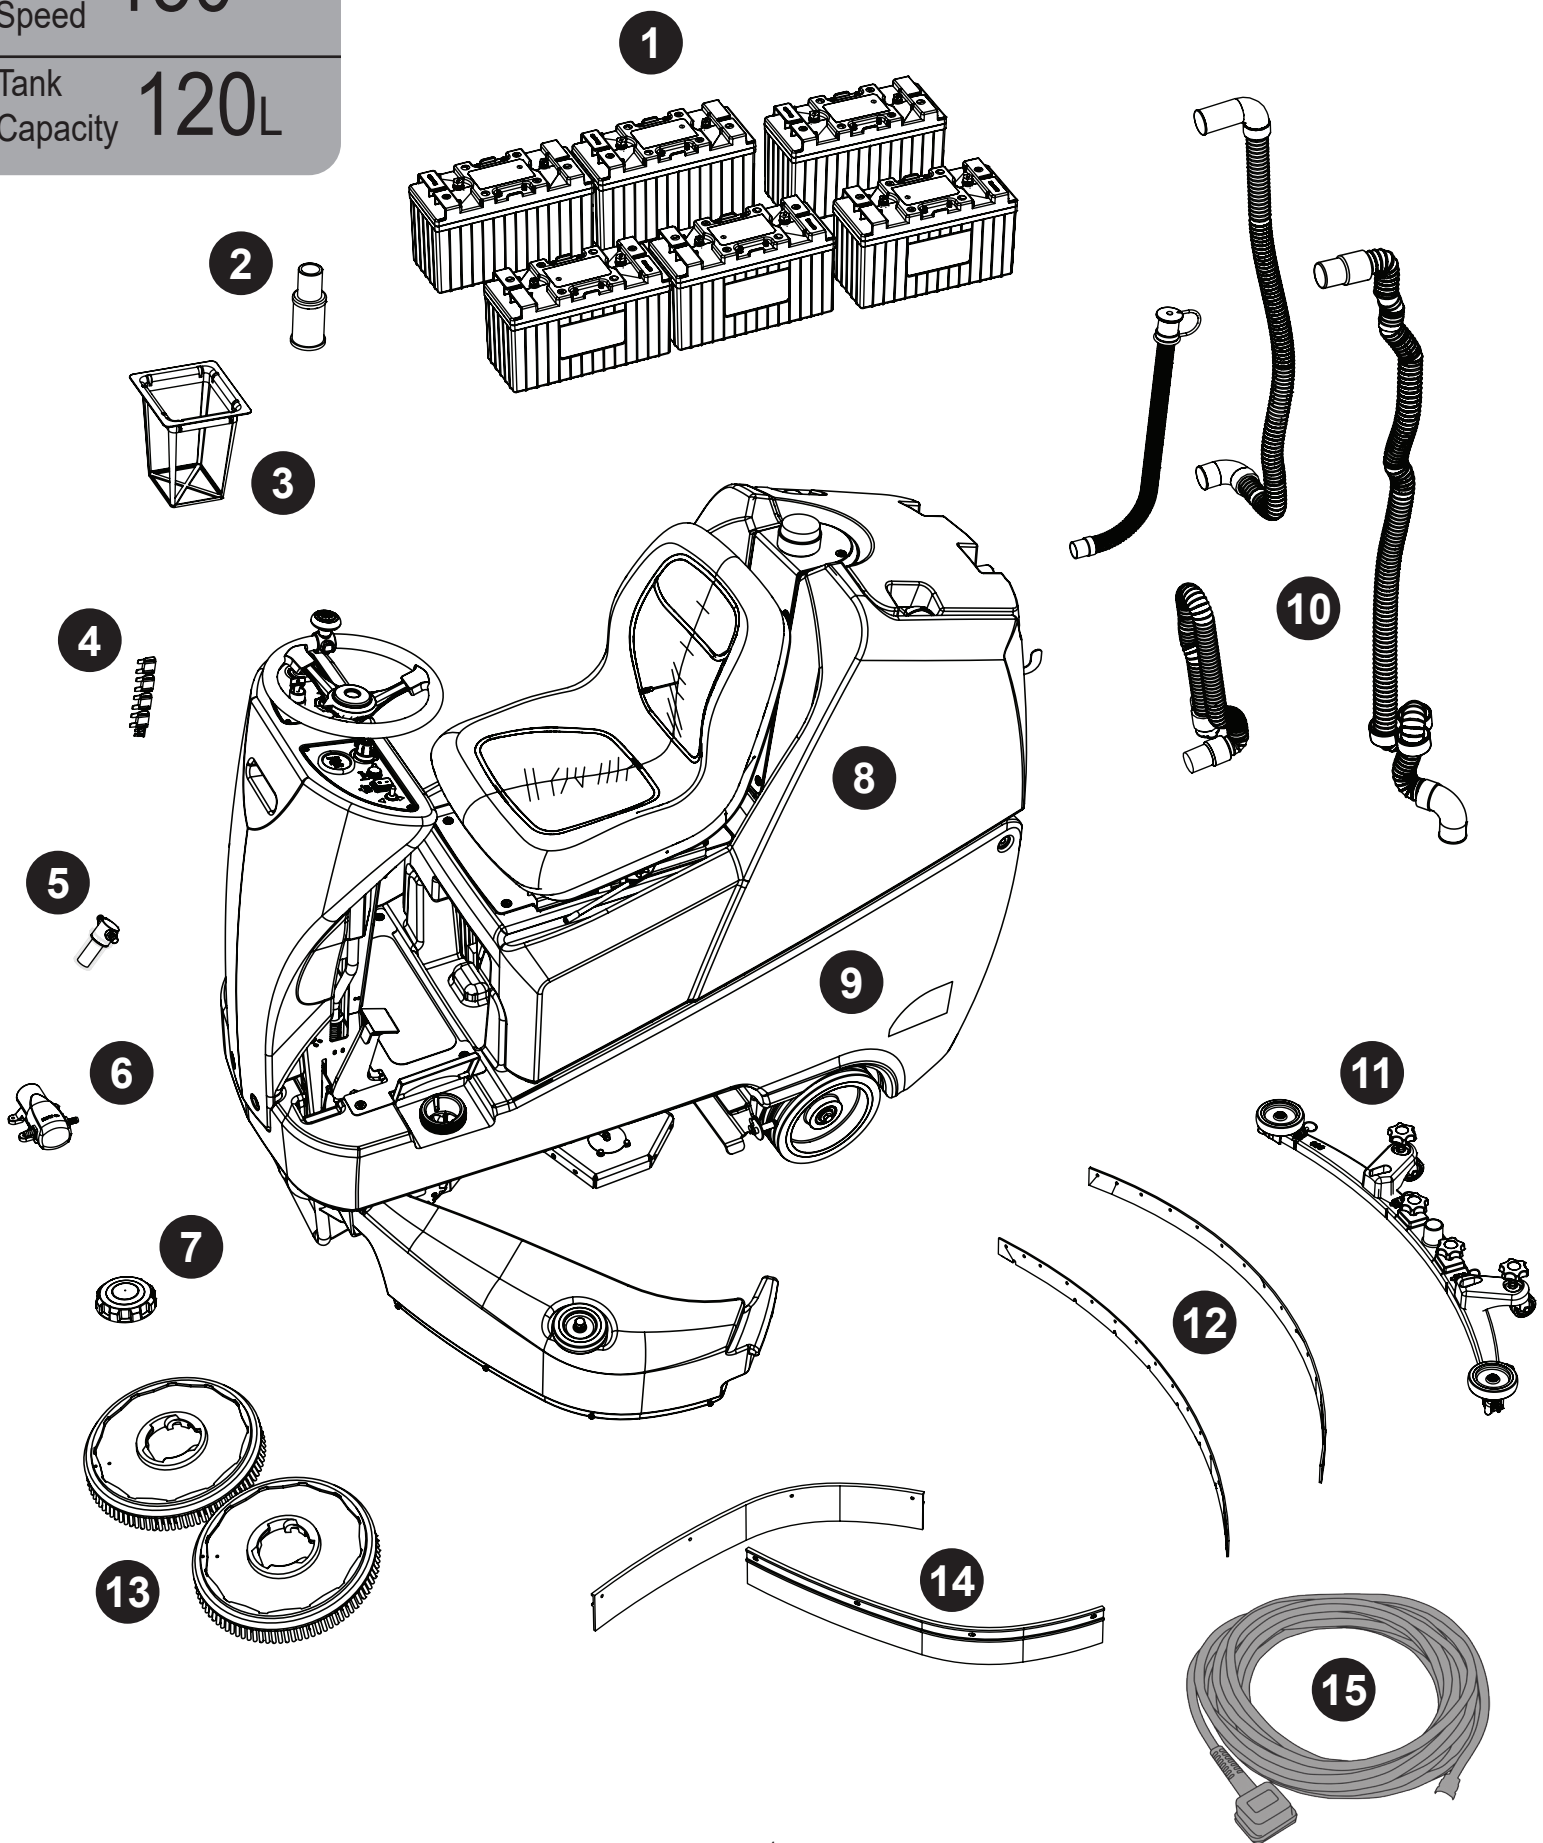

TRL720 (150ah/200ah/250ah/300ah) / Telematics Exploded Spares

Ride-on Scrubber Dryer

Brush Speed **150** rpm
Tank Capacity **120L**

	Description	Part Number
1	NX1K LFP BATTERY TYPE (LI-ION)	911948
2	FLOAT BASKET FILTER	909396
3	TANK FILTER (RED)	908342
4	4 X 20 AMP MAXI FUSE (YELLOW)	221091
	4 AMP ATOF BLADE FUSE	905570
	FUSE 2.5A (6.3X32)	903066
5	EXTENDED STRAINER	208888
6	PUMP 24V DC / 1.5 AMPS	206726
7	RED FILLER CAP	904198
8	TOP TANK ASSEMBLY (TRG)	908971
9	TRL BOTTOM TANK ASSEMBLY	915168
10	DUMP HOSE 1100MM X Ø38MM	908990
	VAC HOSE 1060MM X Ø38MM	213060
	DUMP HOSE ASSEMBLY C/W RED HOSE CAP	903977
	SUCTION HOSE 1700MM X Ø38MM	908821
	HOSE GUIDE	237718
11	750 TWINTEC ALUMINIUM FLOOR TOOL (38MM HOSE, RED TRIM, SERILOR BLADES)	904699
12	SERILOR BLADES (SPARE ITEM)	900519
13	370MM TEN-TEC BRUSH - CODE RED	918293
14	SPLASH SKIRT	206947
15	UK TYPE CHARGING LEAD	220386
	AUSTRALIAN CHARGER LEAD	220438
	YELLOW CABLE EURO TYPE CHARGING LEAD	221079
	CHARGING LEAD ASSY + SWISS PLUG	220392

918293	370MM TEN-TEC BRUSH - CODE RED	903994	370MM NYLOSCRUB SHAMPOO BRUSH (SINGLE)
900524	360MM NULOC2 DRIVE BOARD	902739	CADDY KIT (RED)
904699	ALUMINIUM FLOOR TOOL 750MM C/W ADJUSTABLE WHEELS AND POLYURETHANE BLADES	604053	REPLACEMENT SEAT COVER
900519	REPLACEMENT GREEN POLYURETHANE BLADE SET, 944MM FOR 750 FLOOR TOOL	606182	WANDER FLOOR KIT (38MM)