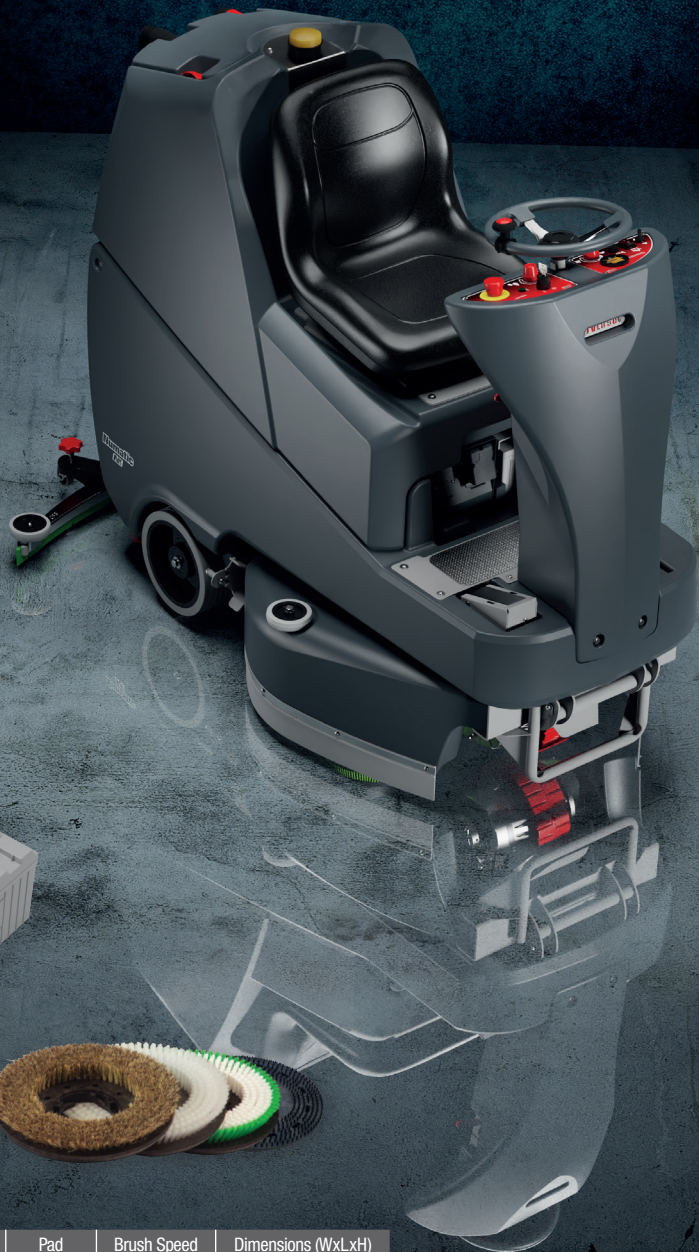

TVL850

True cordless convenience and customisation by choice of three scrubbing widths and longer runtime. The unique arrangement of three independent scrubbing heads can provide personalised performance on almost any surface application.

Powered by the latest lithium phosphate technology, NX1K. Providing fast charging with complete flexibility, with no impact on battery health. A 120L capacity front wheel drive machine, with a fantastic turning radius, to get in and out of places other machines just won't go.

CLEAN, DRY & SAFE Floors in Minutes

Consistent, quick and high-quality cleaning results, wherever they're needed.

COMPLETE Cleaning Control

Fully adjustable speed control, easy access to batteries and fuses and simple brush changes.

FAST & FLEXIBLE Charging

NX1K technology provides fast and flexible charging.

STAY CLEANING For Longer

With 120L capacity and up to 6 hours 20 minutes runtime, the TVL850 keeps you cleaning for longer.

Nu-Track Insights

Built-in intelligent fleet management telemetry system, Nu-Track, provides in-depth insights, lowering costs and increasing productivity across your fleet†.

Nu-Assist

With the Nu-Assist App on hand, you and your team have 24/7 access to multilingual training, troubleshooting and maintenance content from any device, increasing cleaning productivity across the board.

NX1K Next Generation Lithium Power

4x Longer Lasting than Lead Batteries*

Advanced & Safe Lithium Phosphate Technology

Flexible Charging

4000 Charge Cycles

3 Years Warranty†

Accessories and Replacement Parts

A comprehensive range of accessories and replacement parts are available to achieve professional results, whatever the challenge.

Specifications

Model	Batteries	Runtime	Recharge	Capacity	Deck	Brush	Pad	Brush Speed	Dimensions (WxLxH)
TVL850	x3	3hrs5mins	7hrs30mins	120L	650/750/850mm	3x300mm	3x300mm	212 RPM	1054x1676x1425mm
	x4	4hrs10mins	10hrs						
	x5	5hrs15mins	12hrs30mins						
	x6	6hrs20mins	15hrs						

*Any comparisons used are based on typical usage scenarios, results may differ. Performance comparisons use equivalent GelTec models.

† 3 Years warranty subject to terms and market availability, please contact Numatic for more information.

* Nu-Track subject to market/model availability.

Numatic

numatic.com

©Numatic International Limited 2023. Specification subject to change without prior notice.