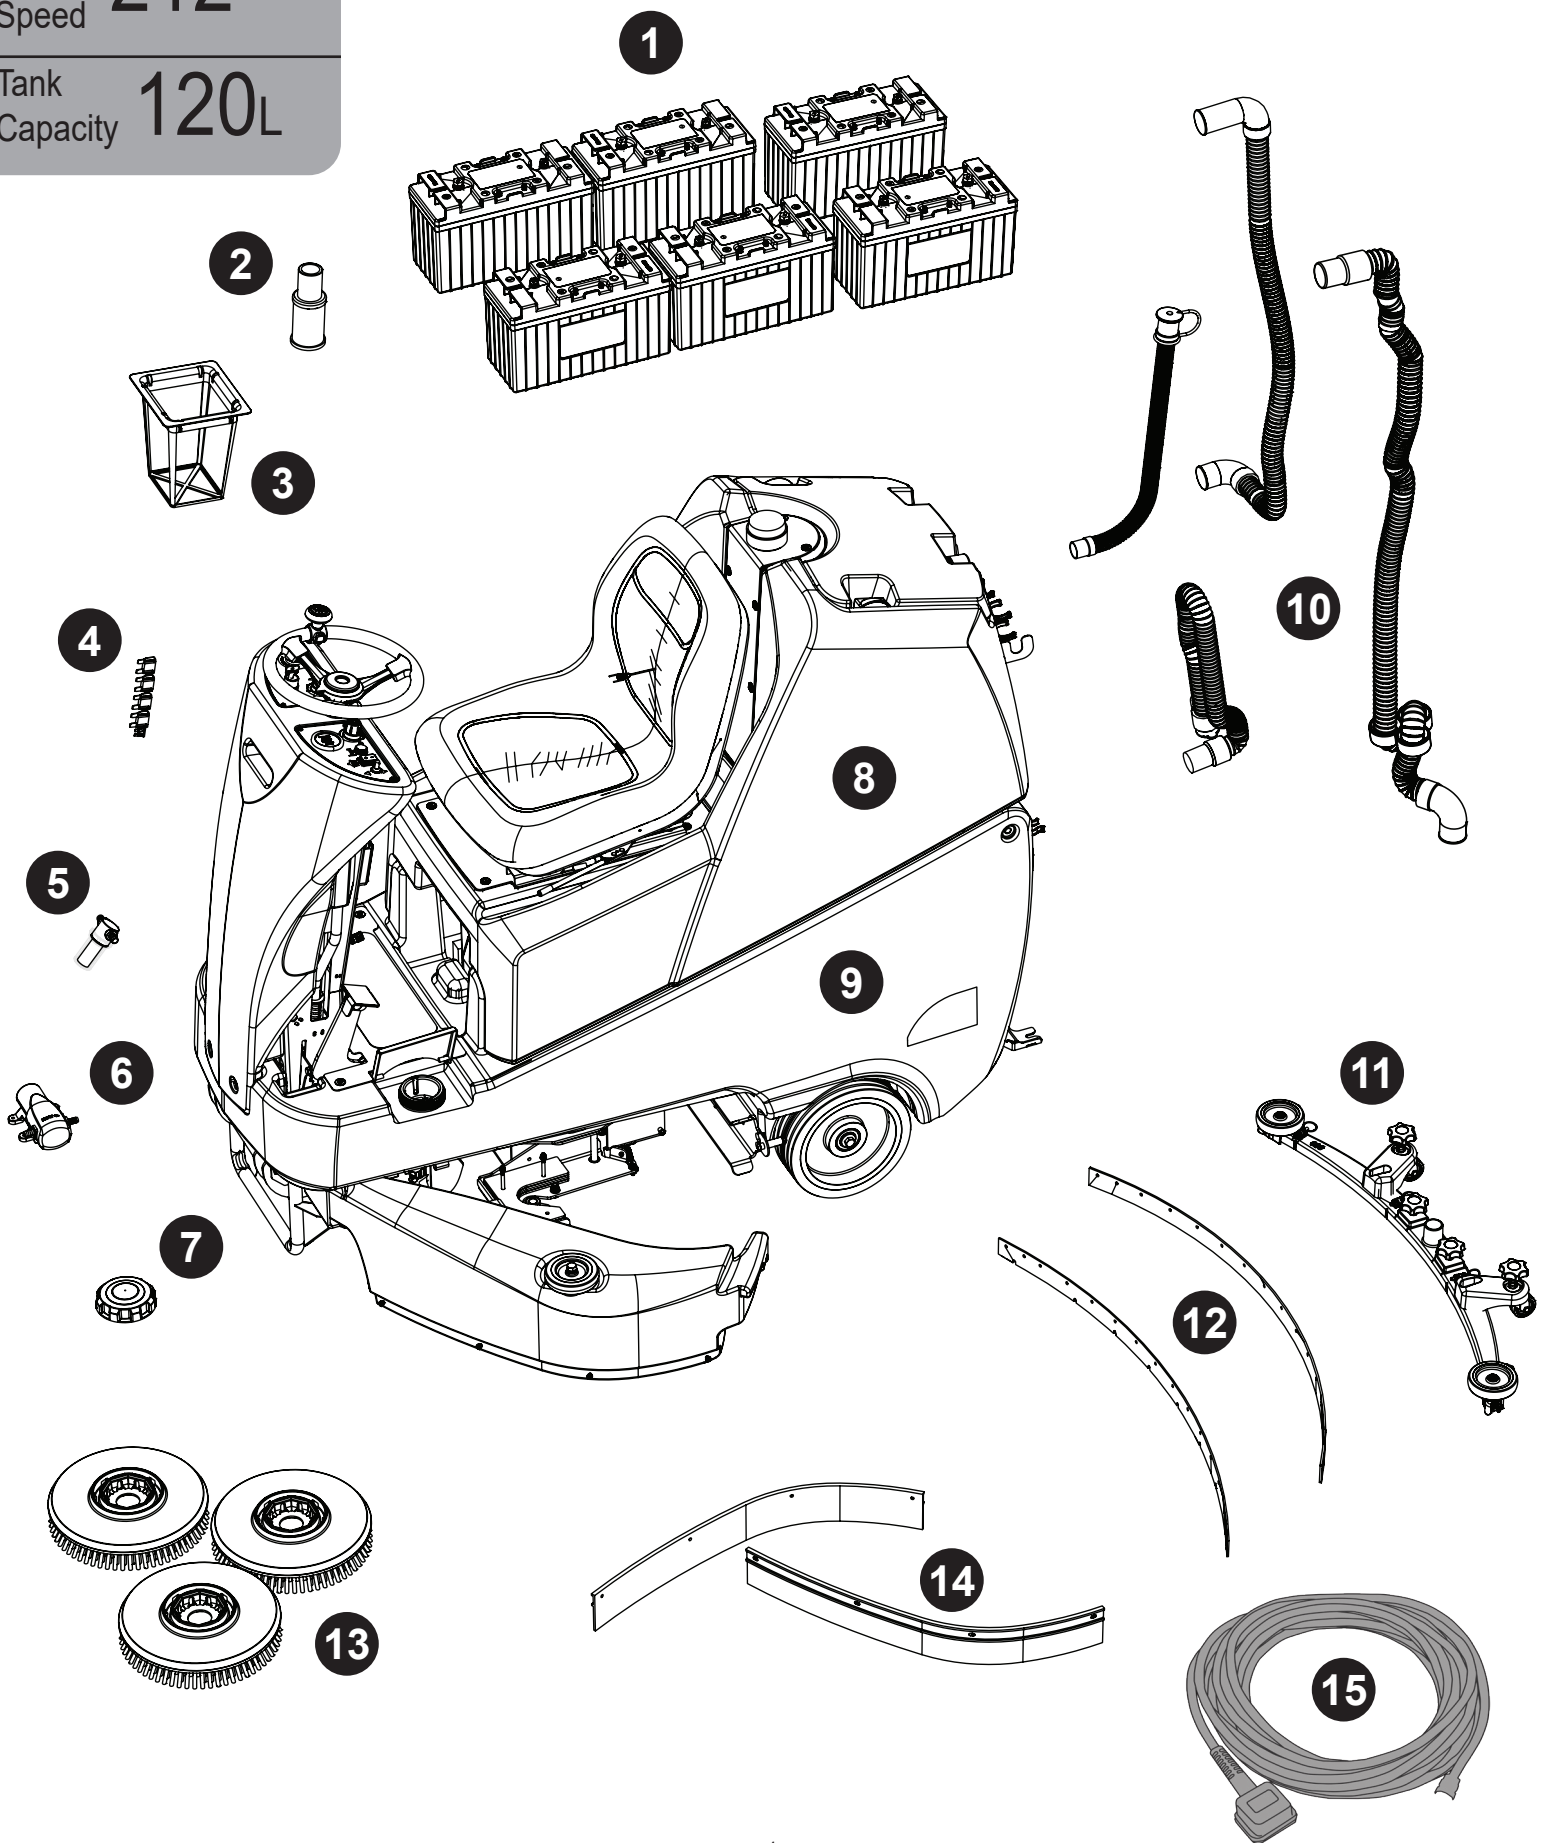

TVL850 (150ah/200ah/250ah/300ah) / Telematics Exploded Spares

Ride-on Scrubber Dryer

Brush Speed **212 rpm**
Tank Capacity **120L**

	Description	Part Number
1	NX1K LFP BATTERY TYPE (LI-ION)	911948
2	FLOAT BASKET FILTER	909396
3	TANK FILTER (RED)	908342
4	4 X 20 AMP MAXI FUSE (YELLOW)	221091
	4 AMP ATOF BLADE FUSE	905570
	FUSE 2.5A (6.3X32)	903066
5	EXTENDED STRAINER	208888
6	PUMP 24V DC / 1.5 AMPS	206726
7	RED FILLER CAP	904198
8	TOP TANK ASSEMBLY (TRG)	908971
9	TRL BOTTOM TANK ASSEMBLY	915168
10	DUMP HOSE 1100MM X Ø38MM	908990
	VAC HOSE 1060MM X Ø38MM	213060
	DUMP HOSE ASSEMBLY C/W RED HOSE CAP	903977
	SUCTION HOSE 1700MM X Ø38MM	908821
	HOSE GUIDE	237718
11	850 TWINTEC ALUMINIUM FLOOR TOOL (38MM HOSE, RED TRIM, SERILOR BLADES)	904209
12	SERILOR BLADES (SPARE ITEM)	900519
13	300MM TEN-TEC "OCTO" BRUSH - CODE RED	918292
14	SPLASH SKIRT	206947
15	UK TYPE CHARGING LEAD	220386
	AUSTRALIAN CHARGER LEAD	220438
	YELLOW CABLE EURO TYPE CHARGING LEAD	221079
	CHARGING LEAD ASSY + SWISS PLUG	220392

918292	300MM TEN-TEC "OCTO" BRUSH - CODE RED	606151	300MM OCTO NYLOSCRUB BRUSH
900719	300MM NULOC OCTO DRIVE BOARD	902739	CADDY KIT (RED)
904209	ALUMINIUM FLOOR TOOL 850MM C/W ADJUSTABLE WHEELS AND POLYURETHANE BLADES	604053	REPLACEMENT SEAT COVER
900520	REPLACEMENT GREEN POLYURETHANE BLADE SET, 1053MM FOR 850 FLOOR TOOL	606182	WANDER FLOOR KIT (38MM)