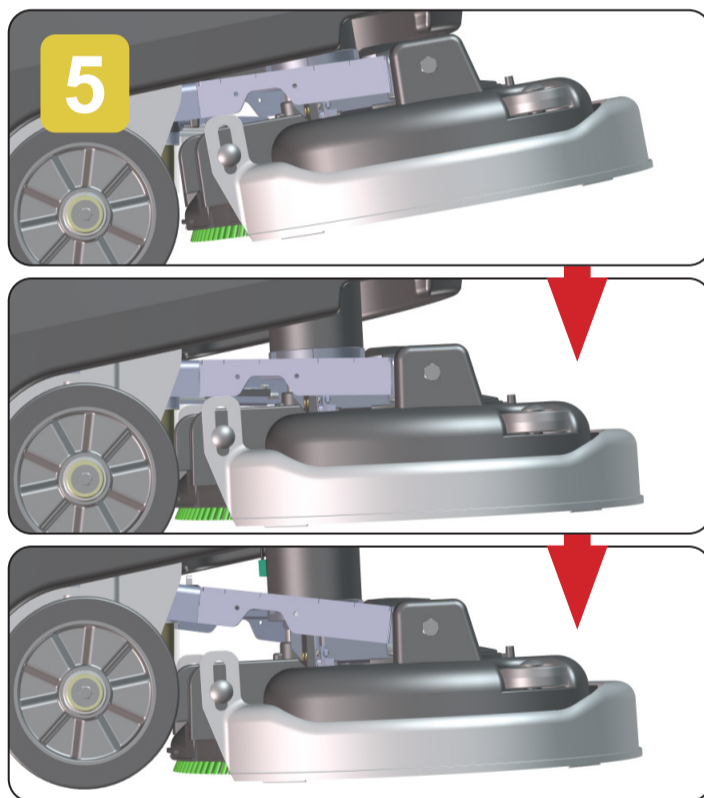

TGB6055 Operating Guide

Walk-behind Battery Scrubber Dryer

To start the machine, turn the key (1) then pull the start triggers (2) with the deck down, this will start the brush spinning.

With the machine running press the Water On/Off button and the Vacuum On/Off button as required.