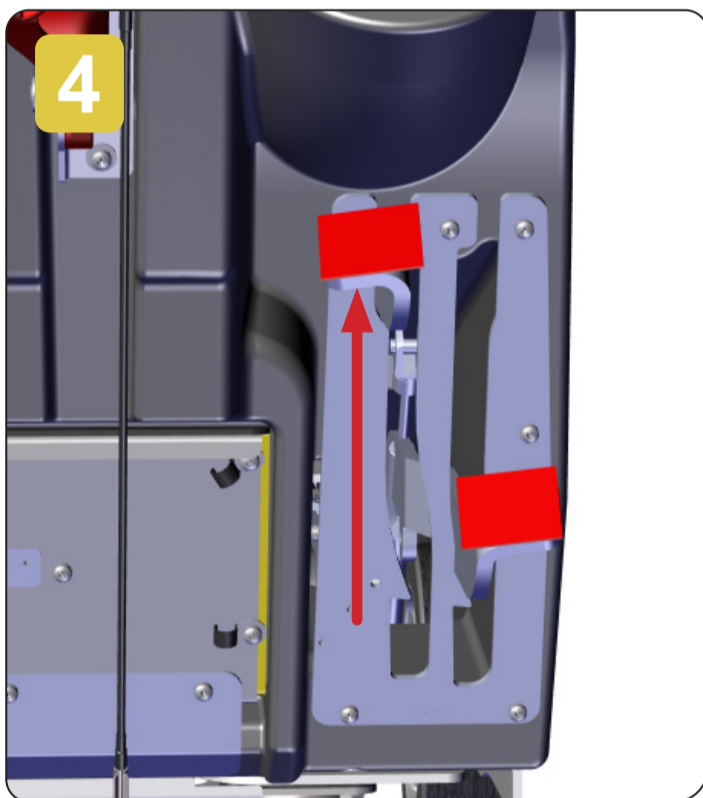

TGB6055 Operating Guide

Walk-behind Battery Scrubber Dryer

To start the machine, turn the key (1) then pull the start triggers (2) with the deck down, this will start the brush spinning.

With the machine running press the Water On/Off button and the Vacuum On/Off button as required.