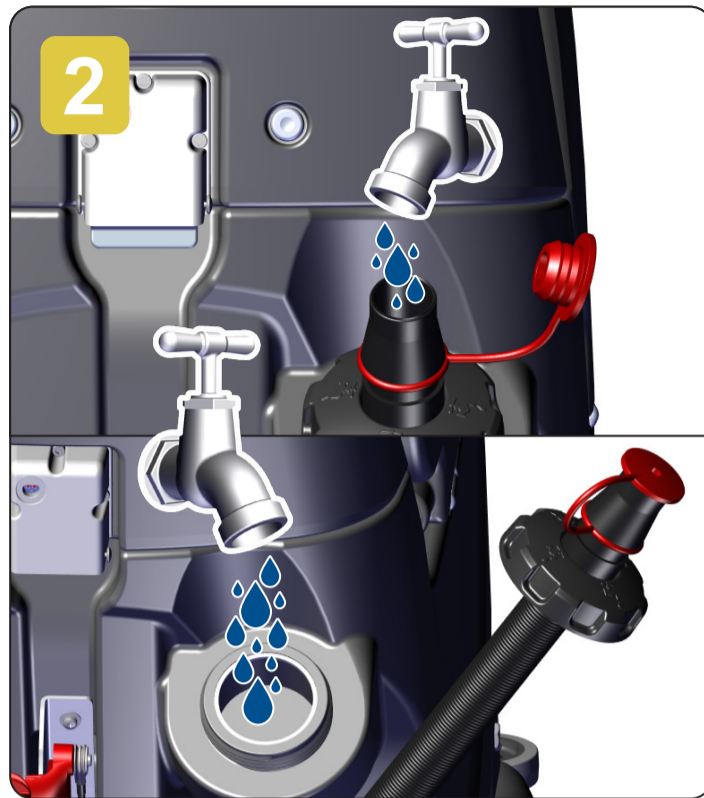

TGB6055 Operating Guide

Walk-behind Battery Scrubber Dryer

To start the machine, turn the key (1) then pull the start triggers (2) with the deck down, this will start the brush spinning.

With the machine running press the Water On/Off button and the Vacuum On/Off button as required.