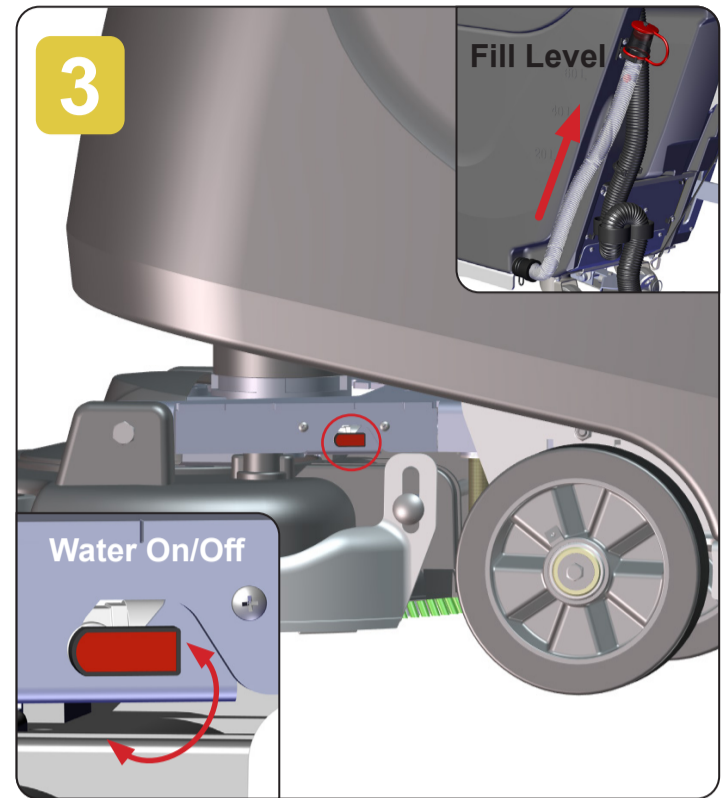

TGB6055 Operating Guide

Walk-behind Battery Scrubber Dryer

To start the machine, turn the key (1) then pull the start triggers (2) with the deck down, this will start the brush spinning.

With the machine running press the Water On/Off button and the Vacuum On/Off button as required.