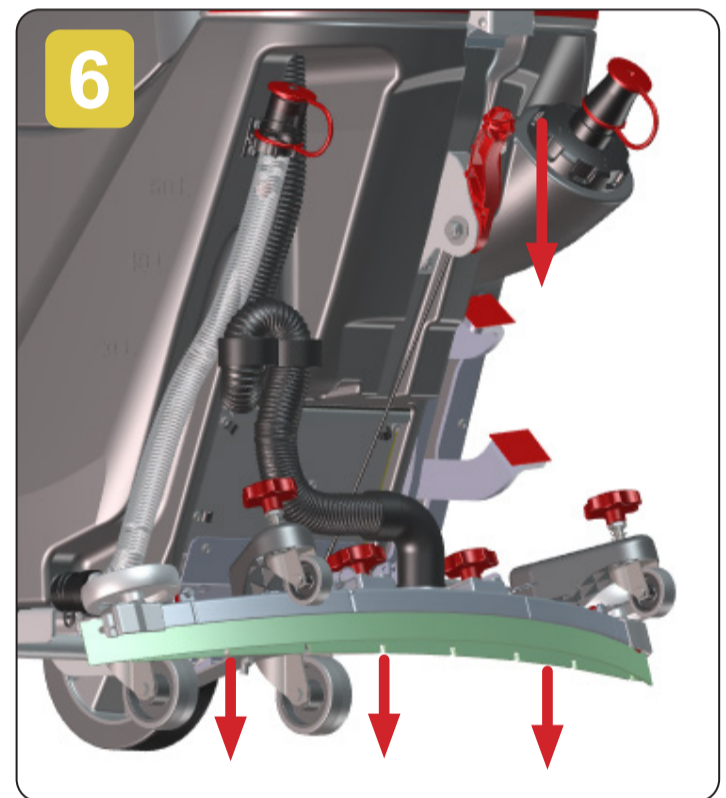

TGB6055 Operating Guide

Walk-behind Battery Scrubber Dryer

To start the machine, turn the key (1) then pull the start triggers (2) with the deck down, this will start the brush spinning.

With the machine running press the Water On/Off button and the Vacuum On/Off button as required.