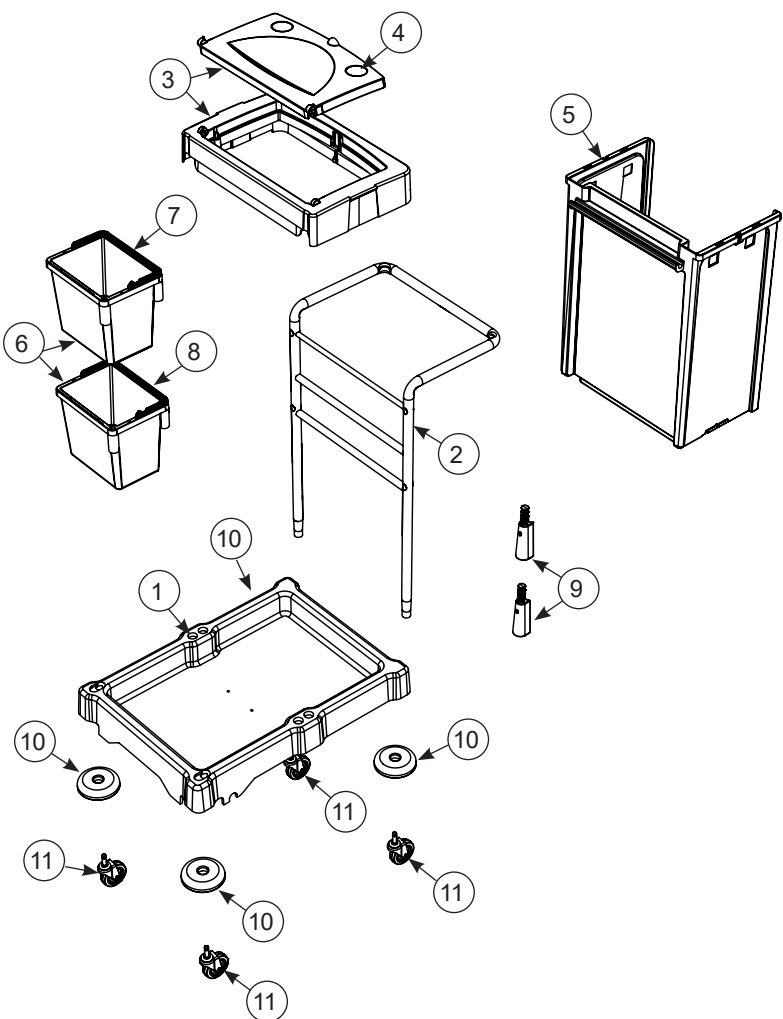

# Exploded Spares Servo Matic SM/SMX-1405

Item Number	Item Description	Part Number	Quantity
1	Mini Trolley Base	910677	1
2	1405 Upright Frame Weld Assembly	911978	1
3	Lid Set	912676	1
4	Colour Coding Disc (Grey)	223124	2
5	Waste Bag Cover and Clip Assembly (SMX Only)	912677	1
6	5 Litre Swing Bucket	223565	2
7	5 Litre Bucket Handle (Blue)	905150	1
8	5 Litre Bucket Handle (Red)	905149	1
9	Bucket Mount	223316	2
10	Buffers	227479	4
11	Castors	204060	4
12	120-Litre Grey Waste Bags (Roll of 10 - 700mm x 1100mm) - Optional	908229	1

Revision A03

Part Number (SM) 912636 (SMX) 912638

 numatic.com  +44 (0)1460 68480