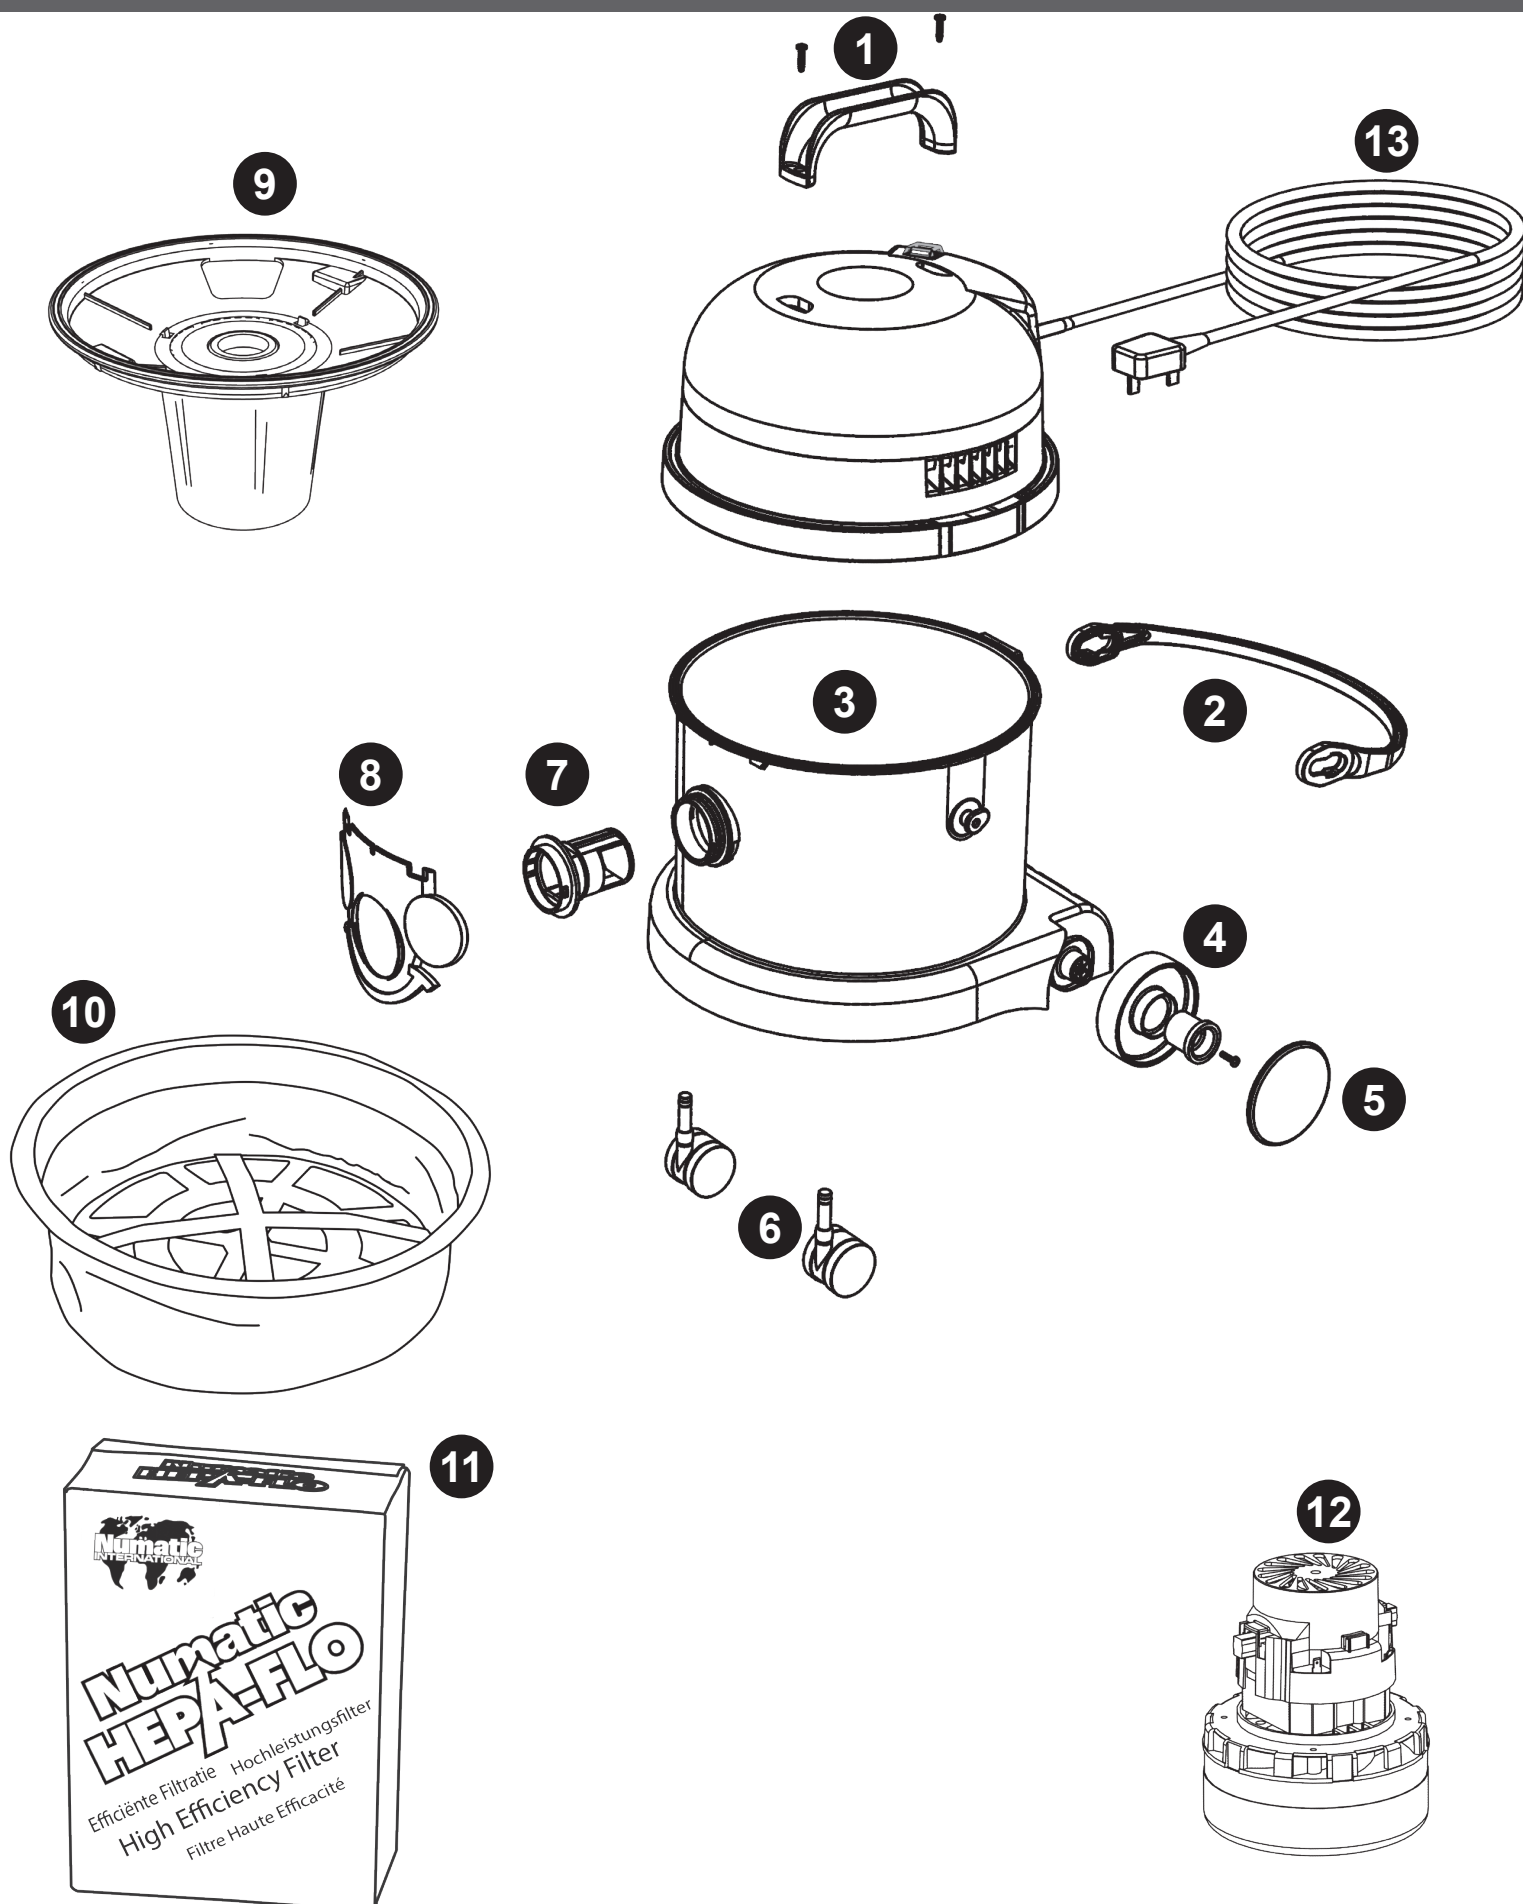

# CVC370 (CHARLES) Exploded Spares

DRY VACUUM RANGE

Num	Description				Num
1	Handle (Extra vac)				<b>206451</b>
	No8.1 Inch long pozi-pan screw stainless steel plastite				<b>219369</b>
2	370 Drum handle				<b>907190</b>
3	CVC 370 Drum with accessory storage (BLUE) + Henry face				<b>908662</b>
4	Wheel hub for 2 shot wheel				<b>227868</b>
	Henry wheel 2 shot moulding				<b>227640</b>
	NO8.5/8 Inch long pozi-pan screw plastite				<b>219105</b>
5	Coloured wheel disc (Blue)				<b>227688</b>
6	50mm Twin wheel castor with PU tyre				<b>204111</b>
7	Wet diffuser neck				<b>206493</b>
8	Henry snap face (Blue)				<b>326101</b>
9	12 inch Float Cage Assemble Complete				<b>52136</b>
10	12" TriTex Filter (Dry only use)				<b>909559</b>
11	Pack of 10 NVM-2BH HepaFlo Bags				<b>604016</b>
12	220 - 230V By-Pass motor (205443)				<b>205443</b>
	120V 2 STAGE D.I BYPASS ACUSTEK MOTOR (BL21101T)TCO				<b>205441</b>
13	10 Metre X 1MM X 2 Core (UK plug)	<b>236033</b>	13	10 Metre X 18AWG X 3 Core (CSA plug)	<b>236043</b>
13	10 Metre X 1MM X 2 Core (European plug)	<b>236034</b>	13	10 Metre X 1MM X 2 Core (South Africa plug)	<b>236036</b>
13	10 Metre X 1MM X 2 Core (Swiss plug)	<b>220861</b>	13	10 Metre X 1MM X 2 Core (Australia plug)	<b>236044</b>
13	2 CORE X 1.25MM X 10MTR BLACK HVCTF TAIWAN CABLE. ROHS MARKED PLUG				<b>908882</b>

Item Description	Part Number
<b>Kit AS21</b>	
300mm Combination Floor Tool	902071
300mm MultiFlo Wet Pick-Up Tool	900954
TriTex Fliter	909559
2m Threaded Hose	914413
Handy Kit	909564
32mm Stainless Steel Tube Set	909563