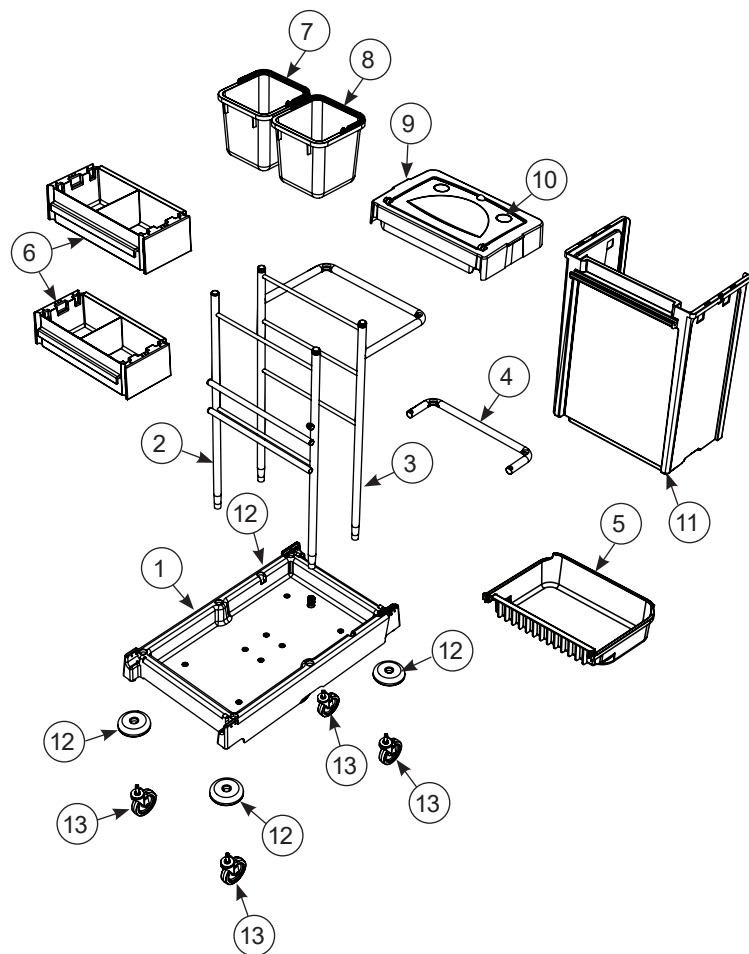

Exploded Spares Servo Matic SM/SMX-1415

Item Number	Item Description	Part Number	Quantity
1	Large Reflo Trolley Base	910011	1
2	Front Upright Frame Assembly	911990	1
3	Rear Upright Frame Assembly	911991	1
4	Waste Bin Support Frame (SMX Only)	912625	1
5	Reflo Bag Support Tray (SM Only)	910684	1
6	Clip on Reflo Half Tray	910683	2
7	6 Litre Bucket (Blue Handle)	905234	1
8	6 Litre Bucket (Red Handle)	905233	1
9	3 Piece Lid set	912676	1
10	Colour Coding Disc (Grey)	223124	2
11	Waste Bag Cover and Clip Assembly (SMX Only)	912677	1
12	Buffers	227479	4
13	Castors	911354	4
14	120-Litre Grey Waste Bags (Roll of 10 - 700mm x 1100mm) - Optional	908229	1

Revision	A03	
Part Number	(SM) 912640	(SMX) 912643

EXP-002013 02/23 (A03)

 numatic.com  +44 (0)1460 68480